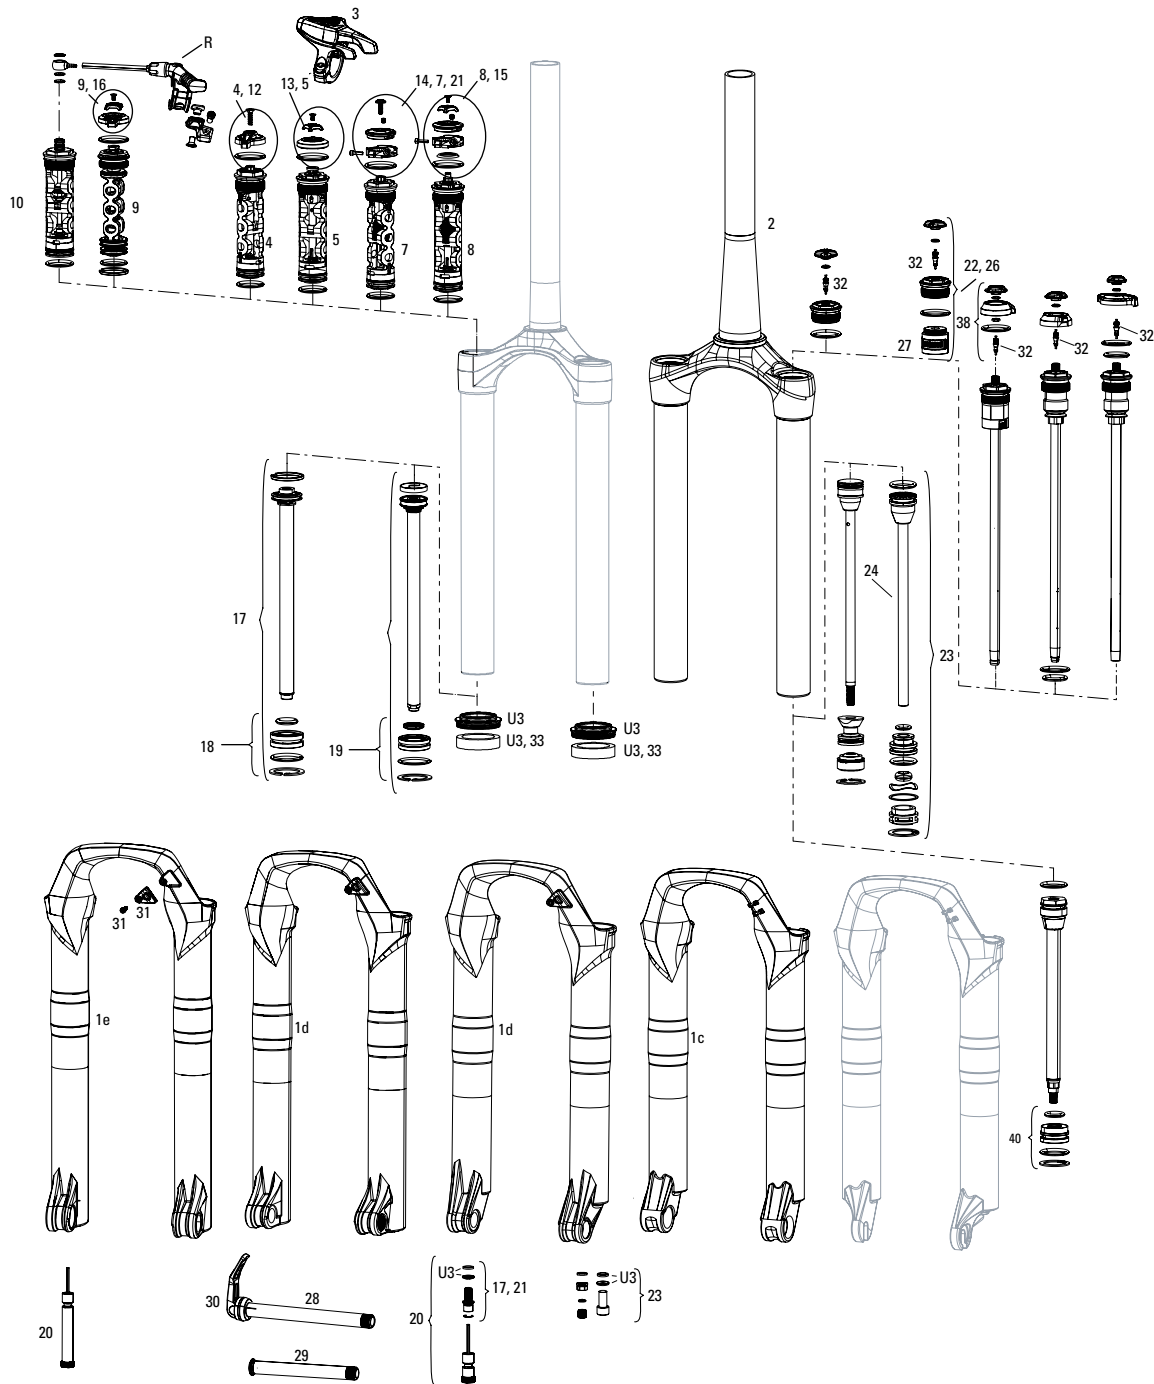

REVELATION 32mm A1-A7 (2010-2017)

Note:

1. **IMPORTANT** - 2010+ Revelation: 150mm air spring assembly NOT compatible with 2006-2009 Revelation forks.
1. Full service kits include replaceable rebound damper sealheads, o-rings, glide rings, retaining rings, crush washers, crush washer retainers and shaft bolts/nuts. All air service kits include replacement schrader valve cores. Not all service parts are pictured. All basic service kits include the following replaceable wear items: o-rings, glide rings, dust seals, and foam rings.
  2. Rebound damper and spring shaft kits include crush washers, crush washer retainers and shaft bolts, as well as upper tube retaining rings and rebound adjuster knob.
  3. Convert from Crown Adjust to Remote Adjust: Use upgrade kits.
  4. Solo Air internals require Solo Air CSU; Solo Air internals are not compatible with Dual Air CSU. Dual Air internals require Dual Air CSU; Dual Air internals are not compatible with Solo Air CSU.
  5. Revelation RCT3 A3 (2014+) compression damper must be used with Revelation A3 rebound damper (with Rapid Recovery valving). Revelation RCT3 A2 (2012-2013) compression damper is not compatible with Revelation RCT3 A3 compression damper.
  6. 2011-2012 XLoc remote uses 2.5wt suspension fluid. 2013+ XLoc remote uses Reverb hydraulic fluid. Use fluid indicated on fork top cap.