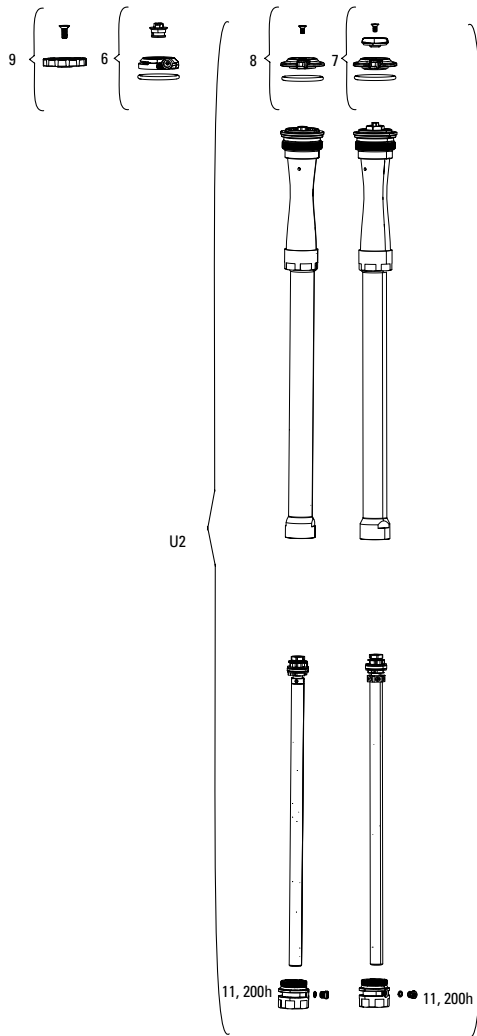

PIKE SELECT/SELECT+/ULTIMATE (2020-2021)

PIKE SELECT/SELECT+/ULTIMATE (2020-2021)