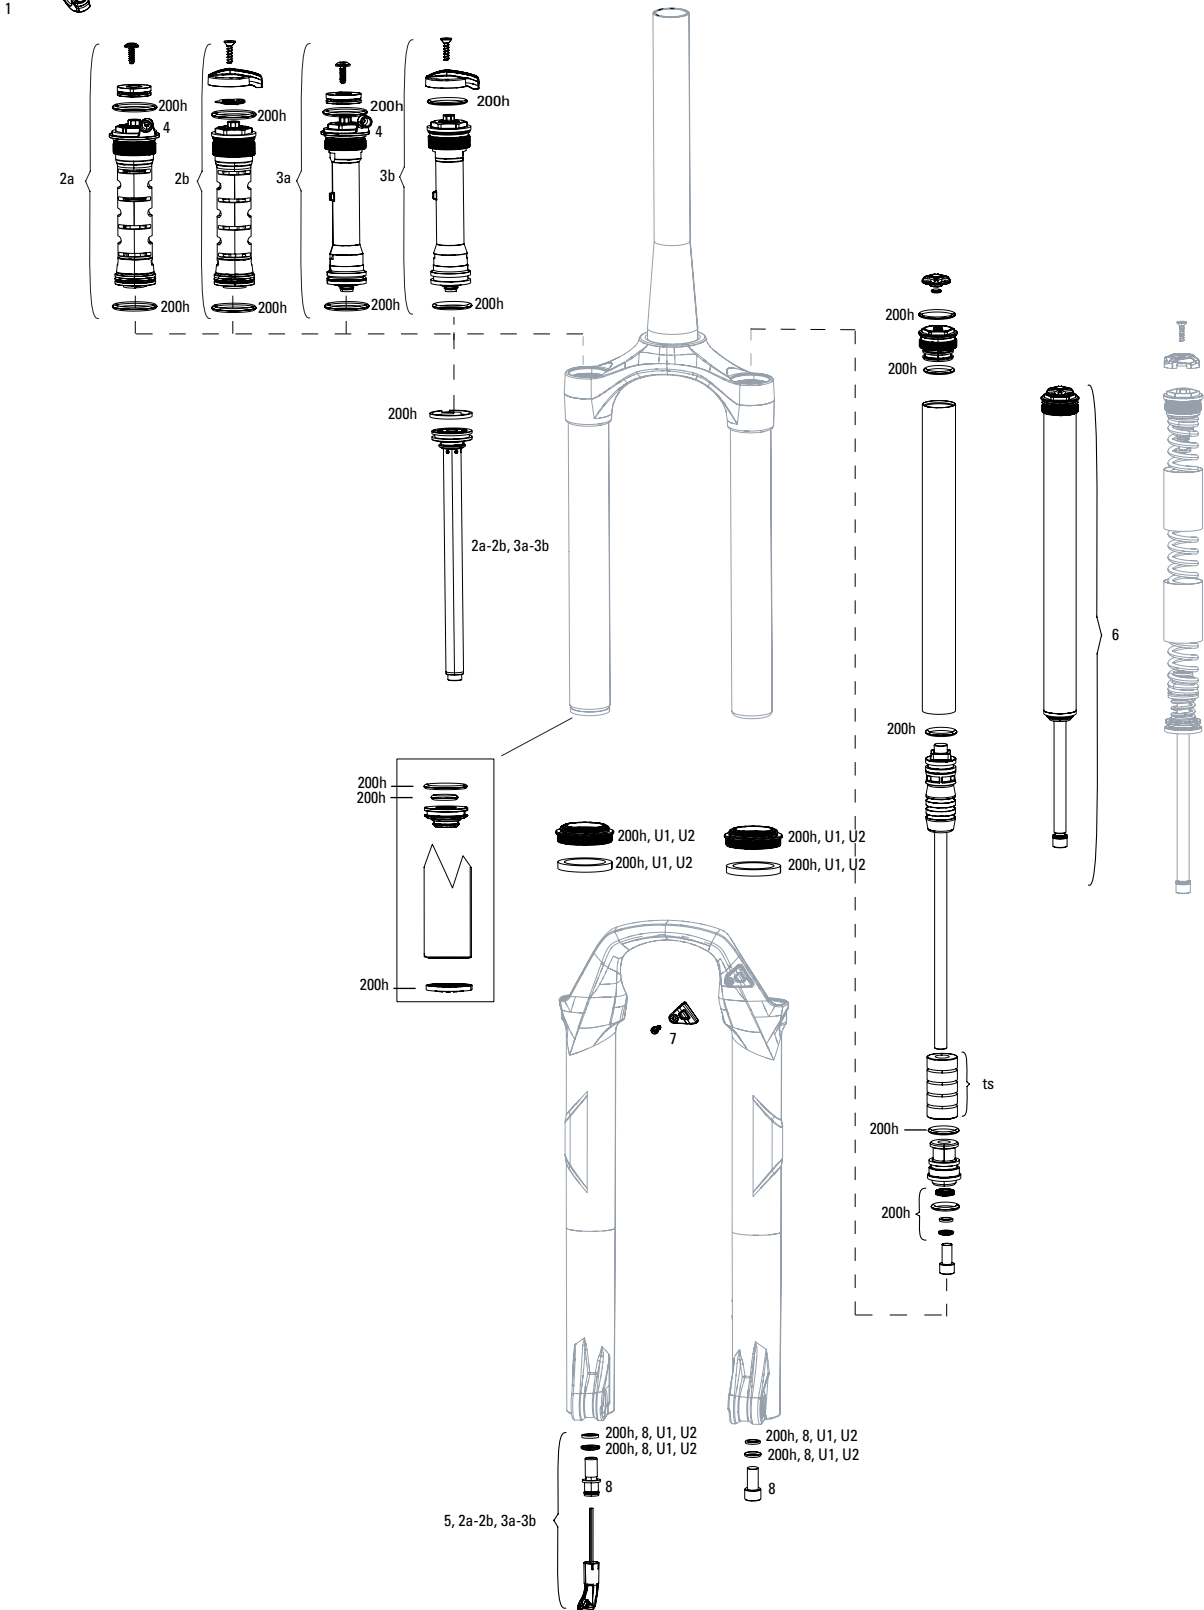

RECON SILVER TK D1/ RL D1 (2021)

Note:

1. All 200H service kits include the following replaceable wear items: o-rings, glide rings, dust seals, and foam rings.
2. Use air spring kit to upgrade and change firmness in coil forks
3. Convert from Crown Adjust to Remote Adjust: Remote compression damper requires remote compression adjuster spool, cable clamp and remote lever assembly.