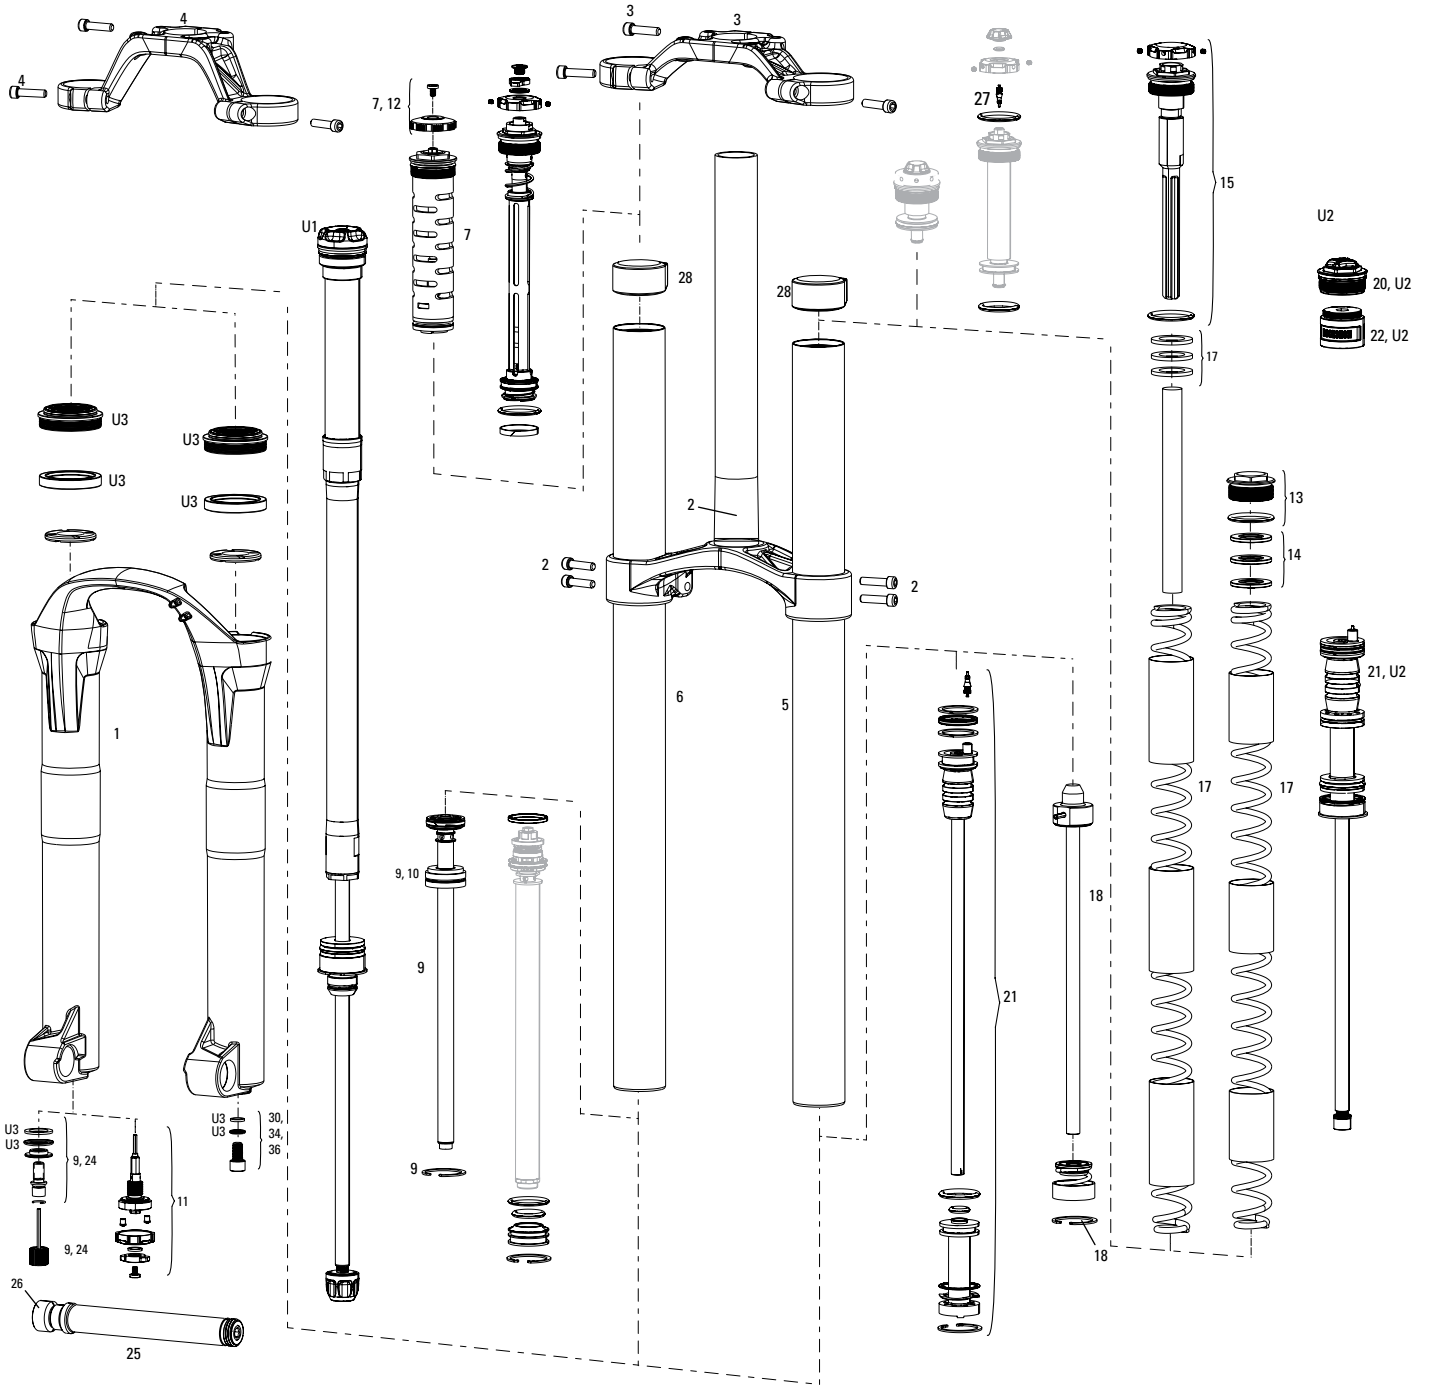

BOXXER 35mm A1-A2 (2010-2014)

Note:

1. Full service kits include replaceable o-rings, glide rings, retaining rings, crush washers, crush washer retainers and shaft bolts/nuts. All air service kits include replacement schrader valve cores. Not all service parts are pictured.
2. 2011-2012 R2C2/World Cup compression and rebound dampers must be used together and cannot be used with either 2010 compression or 2010 rebound damper.
3. World Cup Solo Air Retro kit (2010 to 2011+ air internals) is compatible only with 2010 BoXXer upper tube. 2011+ BoXXer straight-wall upper is only compatible with 2011+ BoXXer Solo Air spring assembly and top cap; must replace Solo Air spring assembly and top cap when using 2011+ BoXXer straight-wall upper tube.
4. When Using Newer Lower Leg on Montion Control Fork, remove casting plug.
5. A complete decal and maxle overview can be found in back of the catalog.