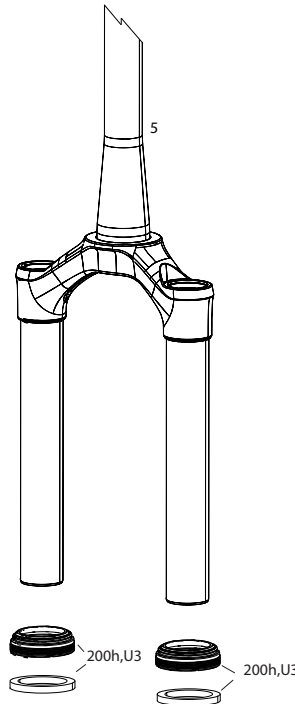

RACE DAY DAMPER

Note:
1. Convert from Crown Adjust to Cable Remote Adjust: complete damper upgrade kit
2. Decal and Maxle pages can be found in back of the catalog.