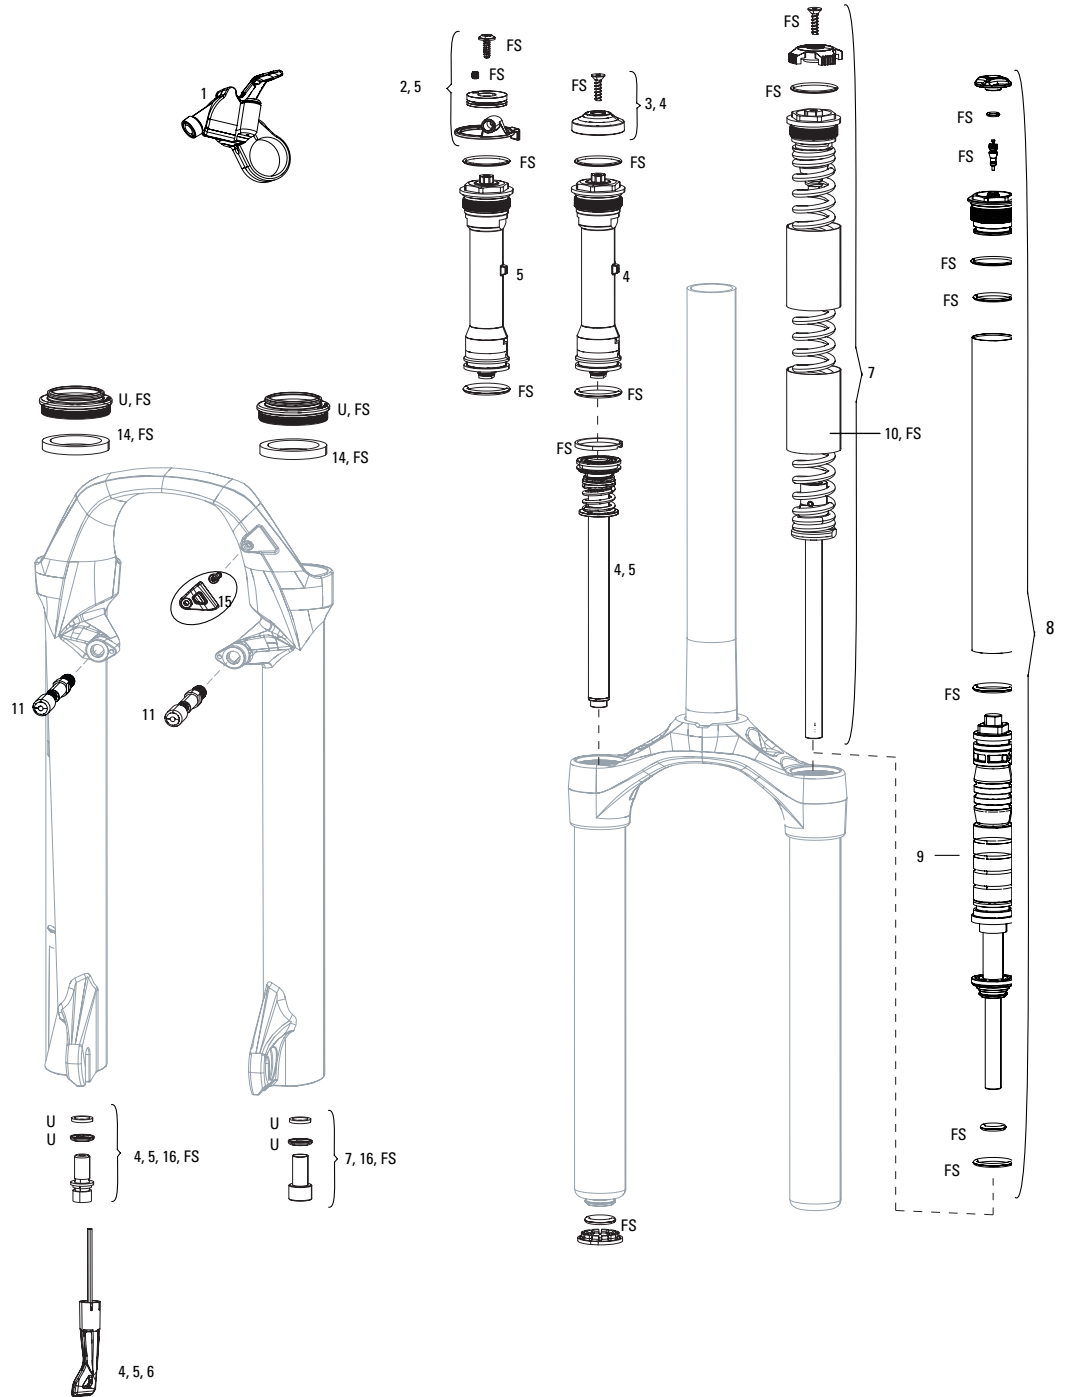

Note:

1. If your 29" 80mm travel fork CSU measures 321 +/-2 from the top of the crown to the bottom of the stanchion, you will need to use Air Spring 11.4018.010.152
2. Full service kits include replaceable o-rings, glide rings, retaining rings, crush washers, crush washer retainers and shaft bolts/nuts. Not all service parts are pictured. All basic service kits include the following replaceable wear items: o-rings, glide rings, dust seals, and foam rings.
3. Decal page can be found in back of the catalog.