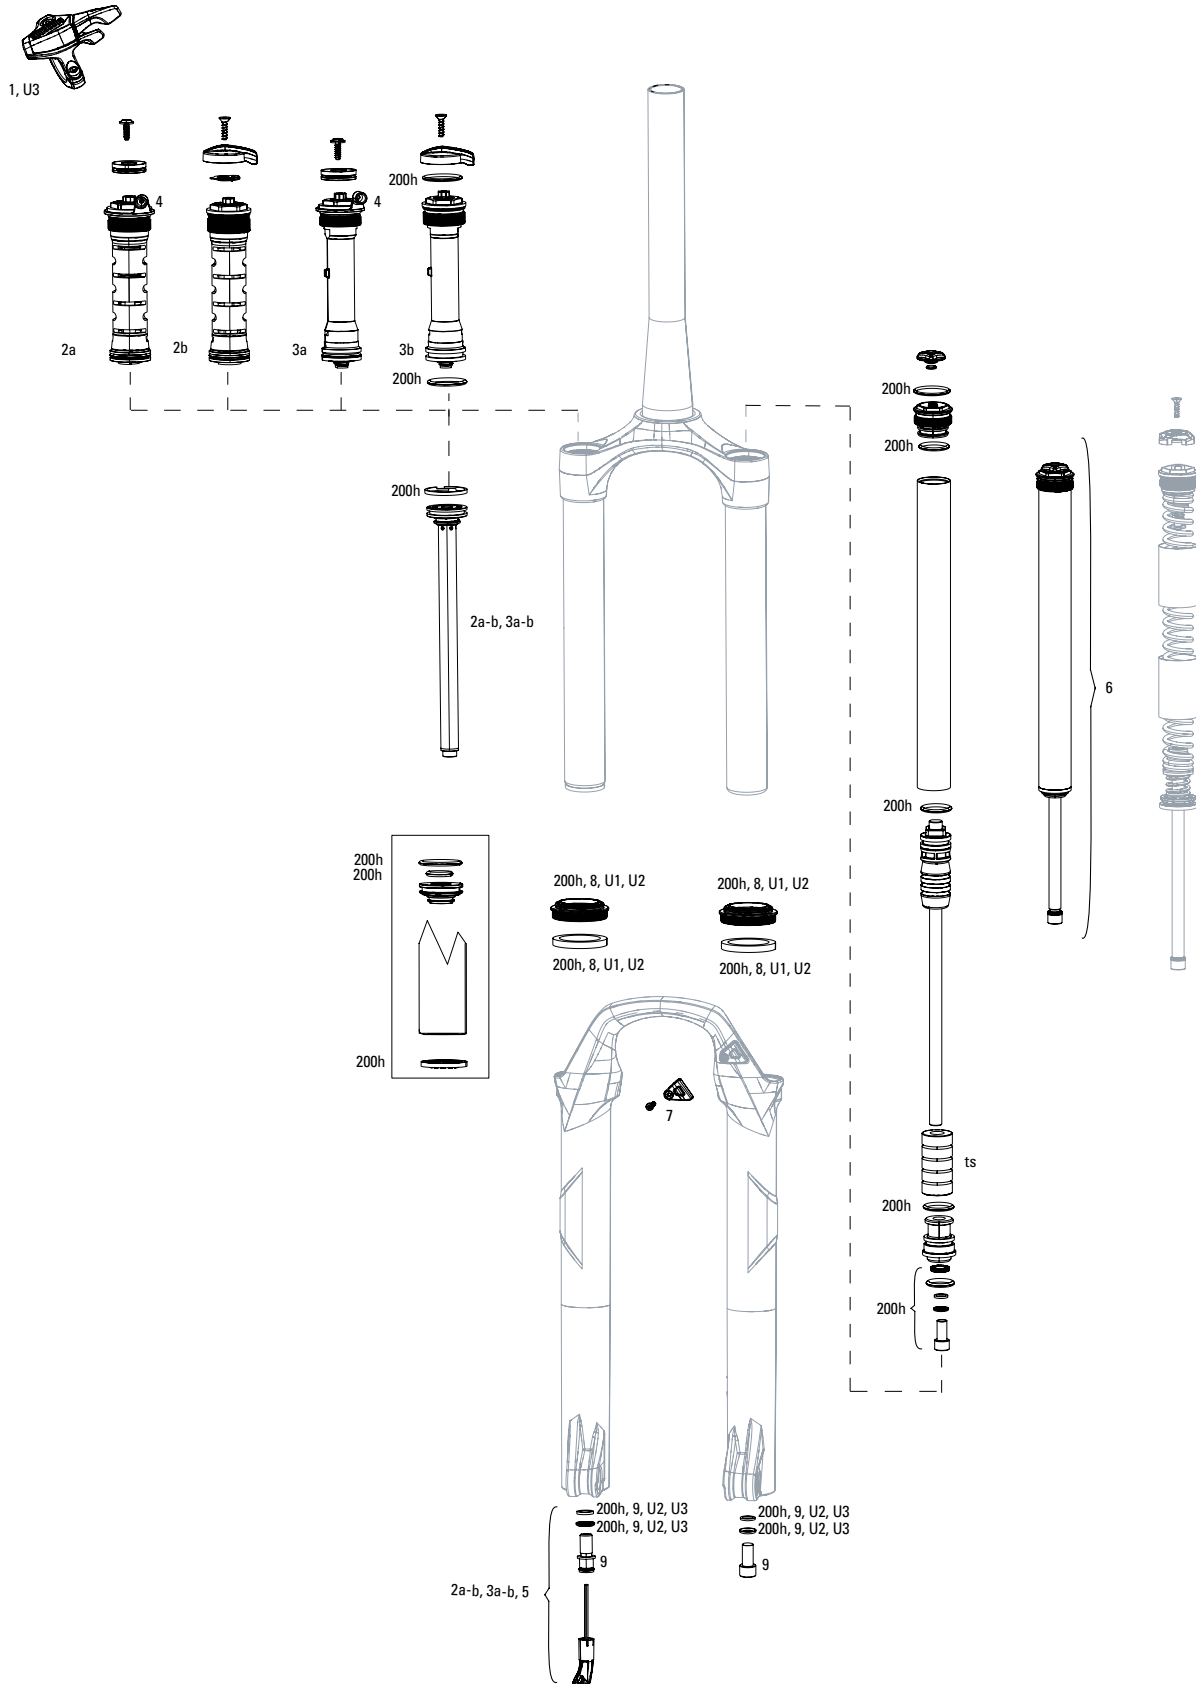

RECON TK A1-A2/RL A1-A2 (2018-2019)

Note:

1. 200H service kits include the following replaceable wear items: o-rings, glide rings, dust seals, and foam rings.
2. Convert from Crown Adjust to Remote Adjust: Remote compression damper requires remote compression adjuster spool, cable clamp and remote lever assembly.
3. Thread Pitch is 0.8mm for Recon Silver C1 and Sektor Silver A2
4. Maximum Tire Diameter: 710mm Maximum Tire Width: 62mm
5. Recon Silver RL B1/TK C1 32mm lower legs use flangeless wiper seals.