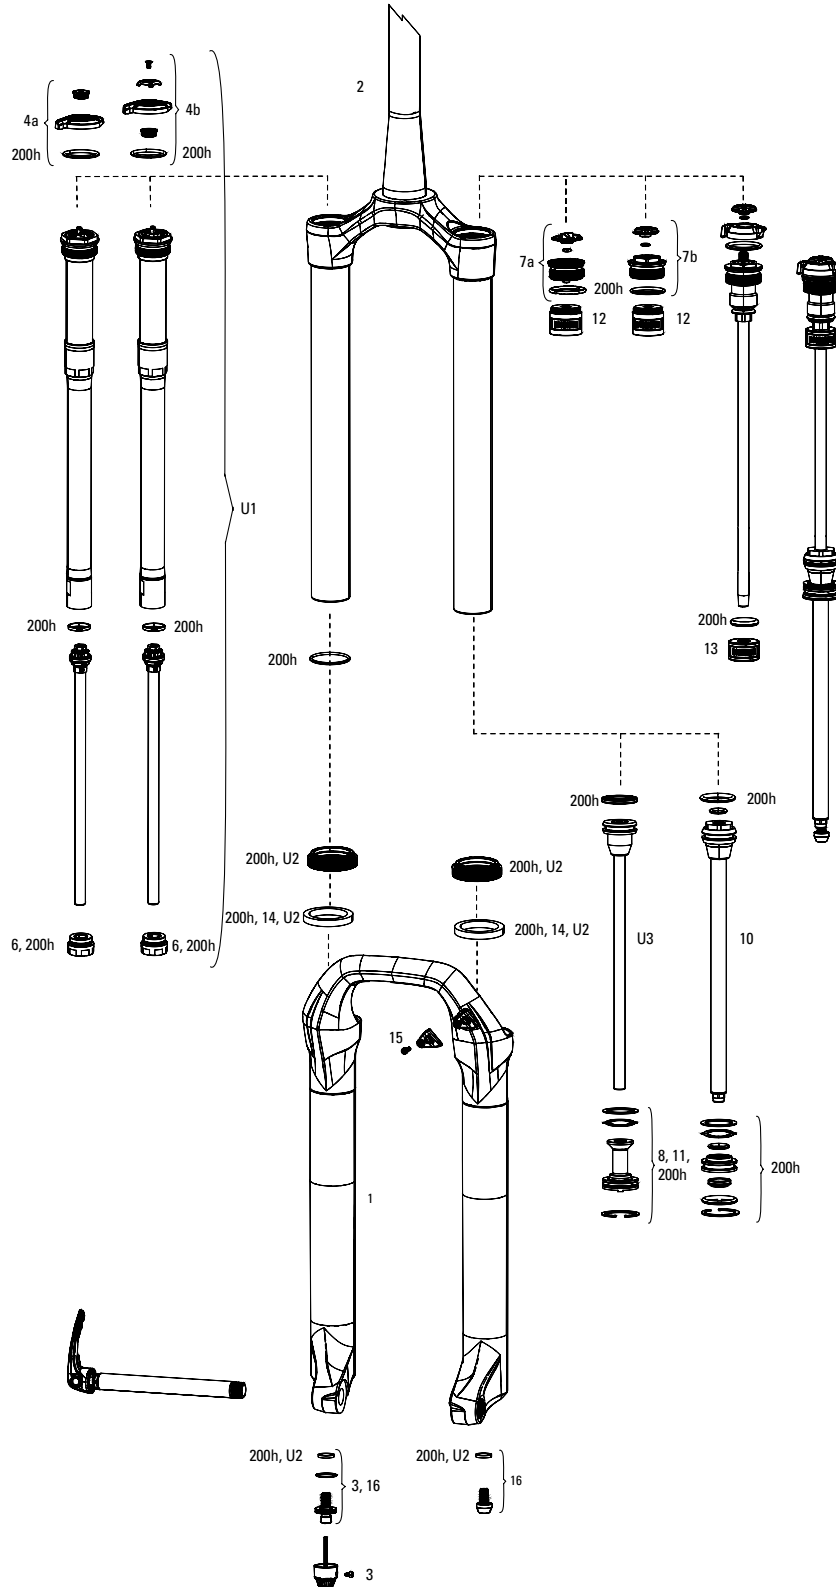

PIKE 29+ RCT3 B1/RC C1 (2017-2019)

Note:

1. 200 Hour service kits include replaceable o-rings, glide rings, retaining rings, crush washers, and crush washer retainers. All air service kits include replacement schrader valve cores. A2. Charger damper fluid -use RockShox Rear Suspension Damping Fluid 3wt.
3. Charger lower leg lubricant - use RockShox Pike Suspension Oil, 0w-30.
4. Charger damper bleed - use Bleed fitting Charger Damper and RockShox Charger Damper Standard Bleed Kit.
5. For Travel Change and Bottomless Token options, see the respective pages in this catalog, listed in the Index.
6. Pike Solo Air CSU's do not come with gradients printed on the stanchion tubes.
7. Pike Boost Compatible threading for the top cap of the Charger Damper and Air Top Cap is specific to the Boost Compatible chassis.
8. A complete decal and maxle overview can be found in back of the catalog.