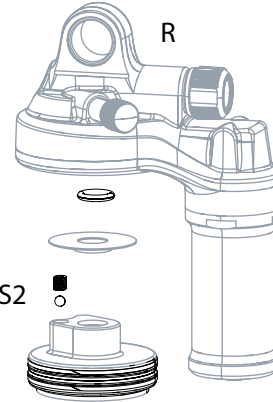

MONARCH PLUS A1-A2 (2011-2013)

MONARCH PLUS A1-A2 (2011-2013)

UPGRADE	
1	00.4018.783.004 AIR CAN UPGRADE KIT - DEBONAIR 165X38 (INCLUDES AIR CAN, VOLUME SPACERS, SEALS & DECALS) - B1 & LATER (MONARCH 2014+/RT32013+)
1	00.4018.783.005 AIR CAN UPGRADE KIT - DEBONAIR 184X44 (INCLUDES AIR CAN, VOLUME SPACERS, SEALS & DECALS) - B1 & LATER (MONARCH 2014+/RT32013+)
1	00.4018.783.006 AIR CAN UPGRADE KIT - DEBONAIR 190/200X51 (INCLUDES AIR CAN,VOLUME SPACERS, SEALS & DECALS) - B1 & LATER (MONARCH 2014+/RT3 2013+)
1	00.4018.783.007 AIR CAN UPGRADE KIT - DEBONAIR 200X57 (INCLUDES AIR CAN, VOLUME SPACERS, SEALS & DECALS) - B1 & LATER (MONARCH 2014+/RT32013+)
1	00.4018.783.008 AIR CAN UPGRADE KIT - DEBONAIR 216X63 (INCLUDES AIR CAN, VOLUME SPACERS, SEALS & DECALS) - B1 & LATER (MONARCH 2014+/RT32013+)
SERVICE	
S1	00.4315.032.250 AM REAR SHOCK AIR CAN HIGH VOLUME SERVICE KIT, BASIC - MONARCH/MONARCH PLUS (2012)
S2	11.4115.129.010 REAR SHOCK SERVICE KIT - (DOES NOT INCLUDED AIR CAN SEALS) - MONARCH PLUS
S3	00.4315.032.240 AM REAR SHOCK AIR CAN SERVICE KIT, BASIC - MONARCH/MONARCH PLUS (2012)
AIR CAN	
2	11.4115.106.020 REAR SHOCK AIR CAN - 165X38 - MONARCH/PLUS RC3/RT/R(2011-2013) MONARCH RT3 (2011-2012)
DAMPER	
3	11.4115.112.060 REAR SHOCK DAMPER BODY/IFP - MONARCH RT3/RL/RT/R200X57
3	11.4115.112.080 REAR SHOCK DAMPER BODY/IFP - MONARCH RT3/RL/RT/R216X63
3	11.4115.112.090 REAR SHOCK DAMPER BODY/IFP - MONARCH RT3/RL/RT/R222X66
SPARES	
4	11.4115.119.010 REAR SHOCK COMPRESSION KNOB KIT - MONARCH PLUS
5	11.4115.121.010 REAR SHOCK RESERVOIR - 60.5MM MONARCH PLUS A1/B1
6	11.4115.122.010 REAR SHOCK INTERNAL FLOATING PISTON - RESERVOIR (INCLUDES O-RING) - MONARCH PLUS A1/BA
7	11.4115.124.010 REAR SHOCK AIR VALVE KIT - (INCLUDES VALVE BODY, VALVE, VALVE CAP) - MONARCH/MONARCH PLUS
8	11.4308.327.002 AIR VALVE KIT - SCHRADER CORE (QTY 2) - FORKS/SHOCKS/REVERB
9	11.4115.013.000 REAR SHOCK EYELET BUSHING KIT -1/2"X1/2" (QTY 2)
10	11.4118.042.000 REAR SHOCK VOLUME REDUCER KIT - BOTTOMLESS RINGS - (INCLUDES VOLUME ADJUST RINGS, QTY 9) -MONARCH/VIVID AIR
15	11.4115.117.020 REAR SHOCK REBOUND KNOB KIT - (INCLUDES REBOUND KNOB ASSEMBLY) - MONARCH PLUS B1
TOOLS/GREASE/FLUIDS	
ns	11.4115.094.010 LUBRICANT, REAR SHOCK AIR CAN, MAXIMA 15W 50, 1 LITER BOTTLE
ns	11.4115.094.030 MAXIMA SUSPENSION OIL PLUSH, 3WT 1 LITER BOTTLE - REAR SHOCK/CHARGER DAMPER
11	00.4315.027.010 REAR SHOCK AIR VALVE ADAPTER TOOL - REAR SHOCKS
12	00.4115.154.020 REAR SHOCK VISE BLOCKS, 3 HOLE FOR ROCKSHOX MONARCH/VIVID/VIVID AIR/REVERB
13	00.4315.026.010 REAR SHOCK 1/2"X1/2" BUSHING TOOL (EYELET/SEALHEAD) ROCKSHOX
ns	00.4315.023.010 HIGH-PRESSURE FORK/SHOCK PUMP (300 PSI MAX) ROCKSHOX
ns	00.4315.023.030 HIGH-PRESSURE FORK/SHOCK PUMP (600 PSI MAX) ROCKSHOX
ns	00.4315.023.040 HIGH-PRESSURE FORK/SHOCK PUMP (300 PSI MAX) ROCKSHOX DIGITALGAUGE
ns	00.4315.022.010 REAR SHOCK SCHRADER VALVE REMOVAL TOOL ROCKSHOX
14	00.4118.013.000 REAR SHOCK BODY VISE BLOCKS, ROCKSHOX MONARCH
ns	00.4318.008.002 GREASE ROCKSHOX DYNAMIC SEAL GREASE (PTFE) 1OZ - RECOMMENDED FOR SERVICING REAR SHOCKS & FORKS
ns	00.4318.008.004 GREASE ROCKSHOX DYNAMIC SEAL GREASE 500ML - RECOMMENDED FOR SERVICING REAR SHOCKS & FORKS