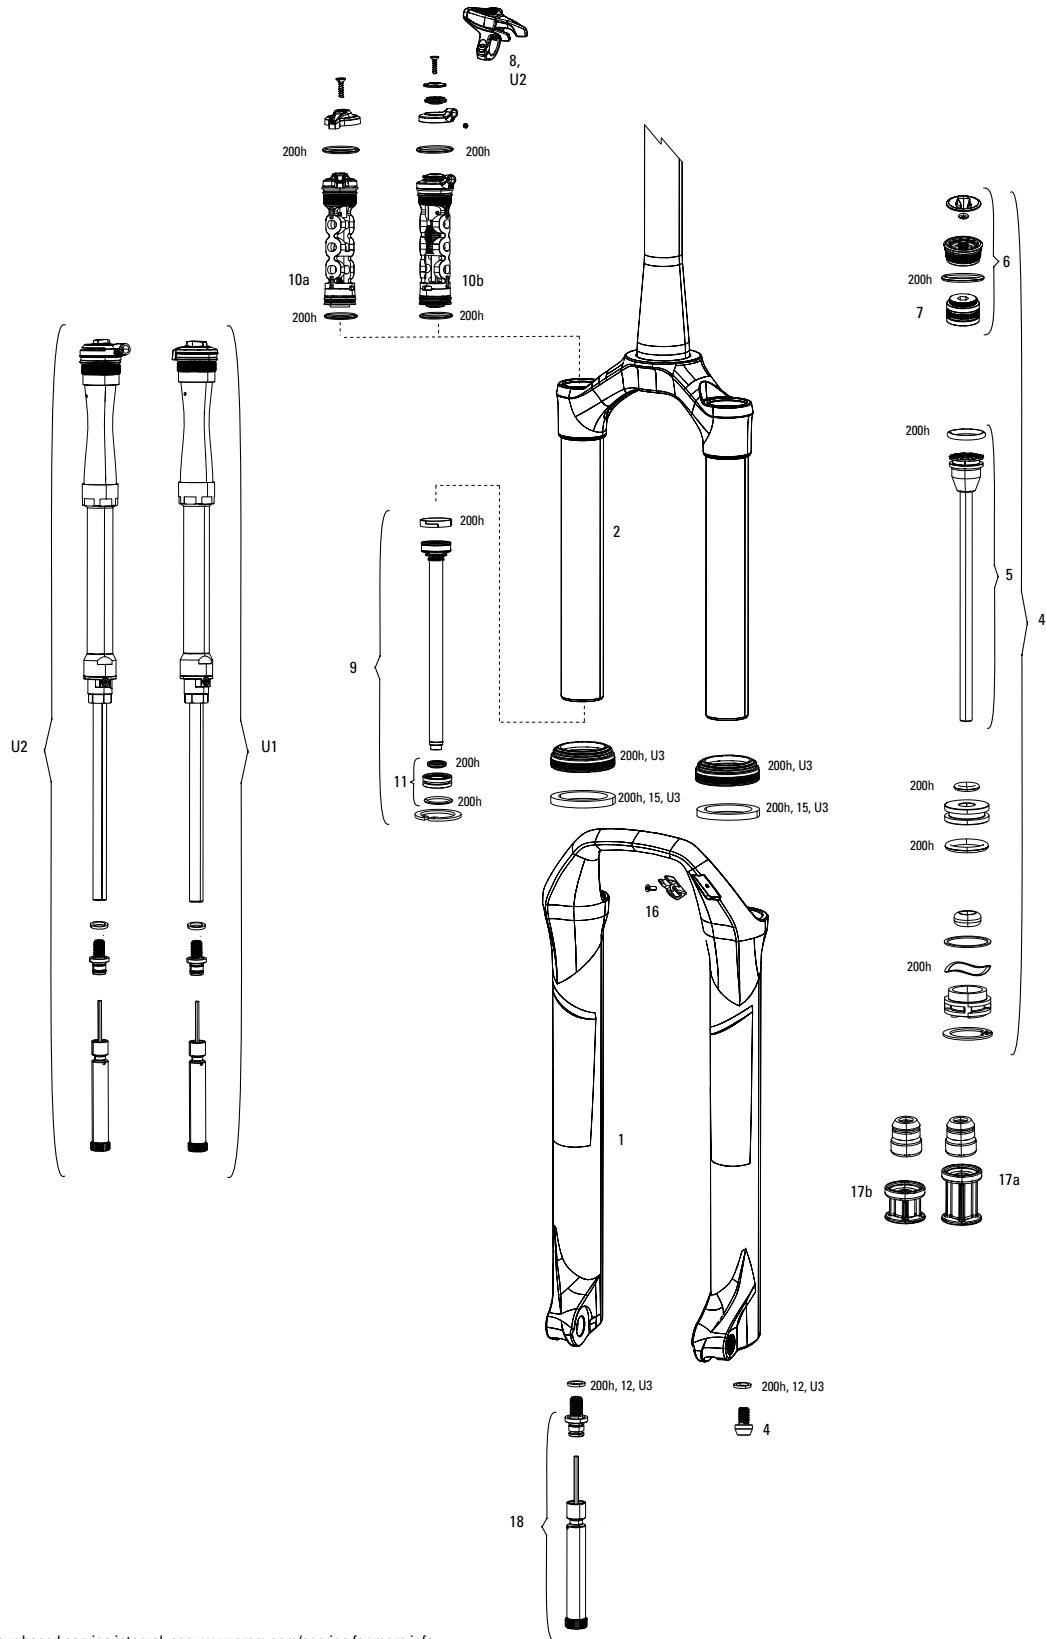

Note:

1. 2017 SID models use a hour based service interval, see www.sram.com/service for more info.
2. Convert from Crown Adjust to Remote Adjust: Remote compression damper requires remote compression adjuster spool, cable clamp and remote lever assembly.
3. Solo Air internals require Solo Air CSU; Solo Air internals are not compatible with Dual Air CSU. Dual Air internals require Dual Air CSU; Dual Air internals are not compatible with Solo Air CSU.
4. REBA chassis and internals may be travel-specific. See part kit descriptions for identification.
5. Decal and Maxle pages can be found in back of the catalog.
6. SID B1 / Reba A7 100mm max travel has 80mm and 100mm gradients ; SID B1 / Reba A7 120mm max travel has 80mm and 120mm gradients