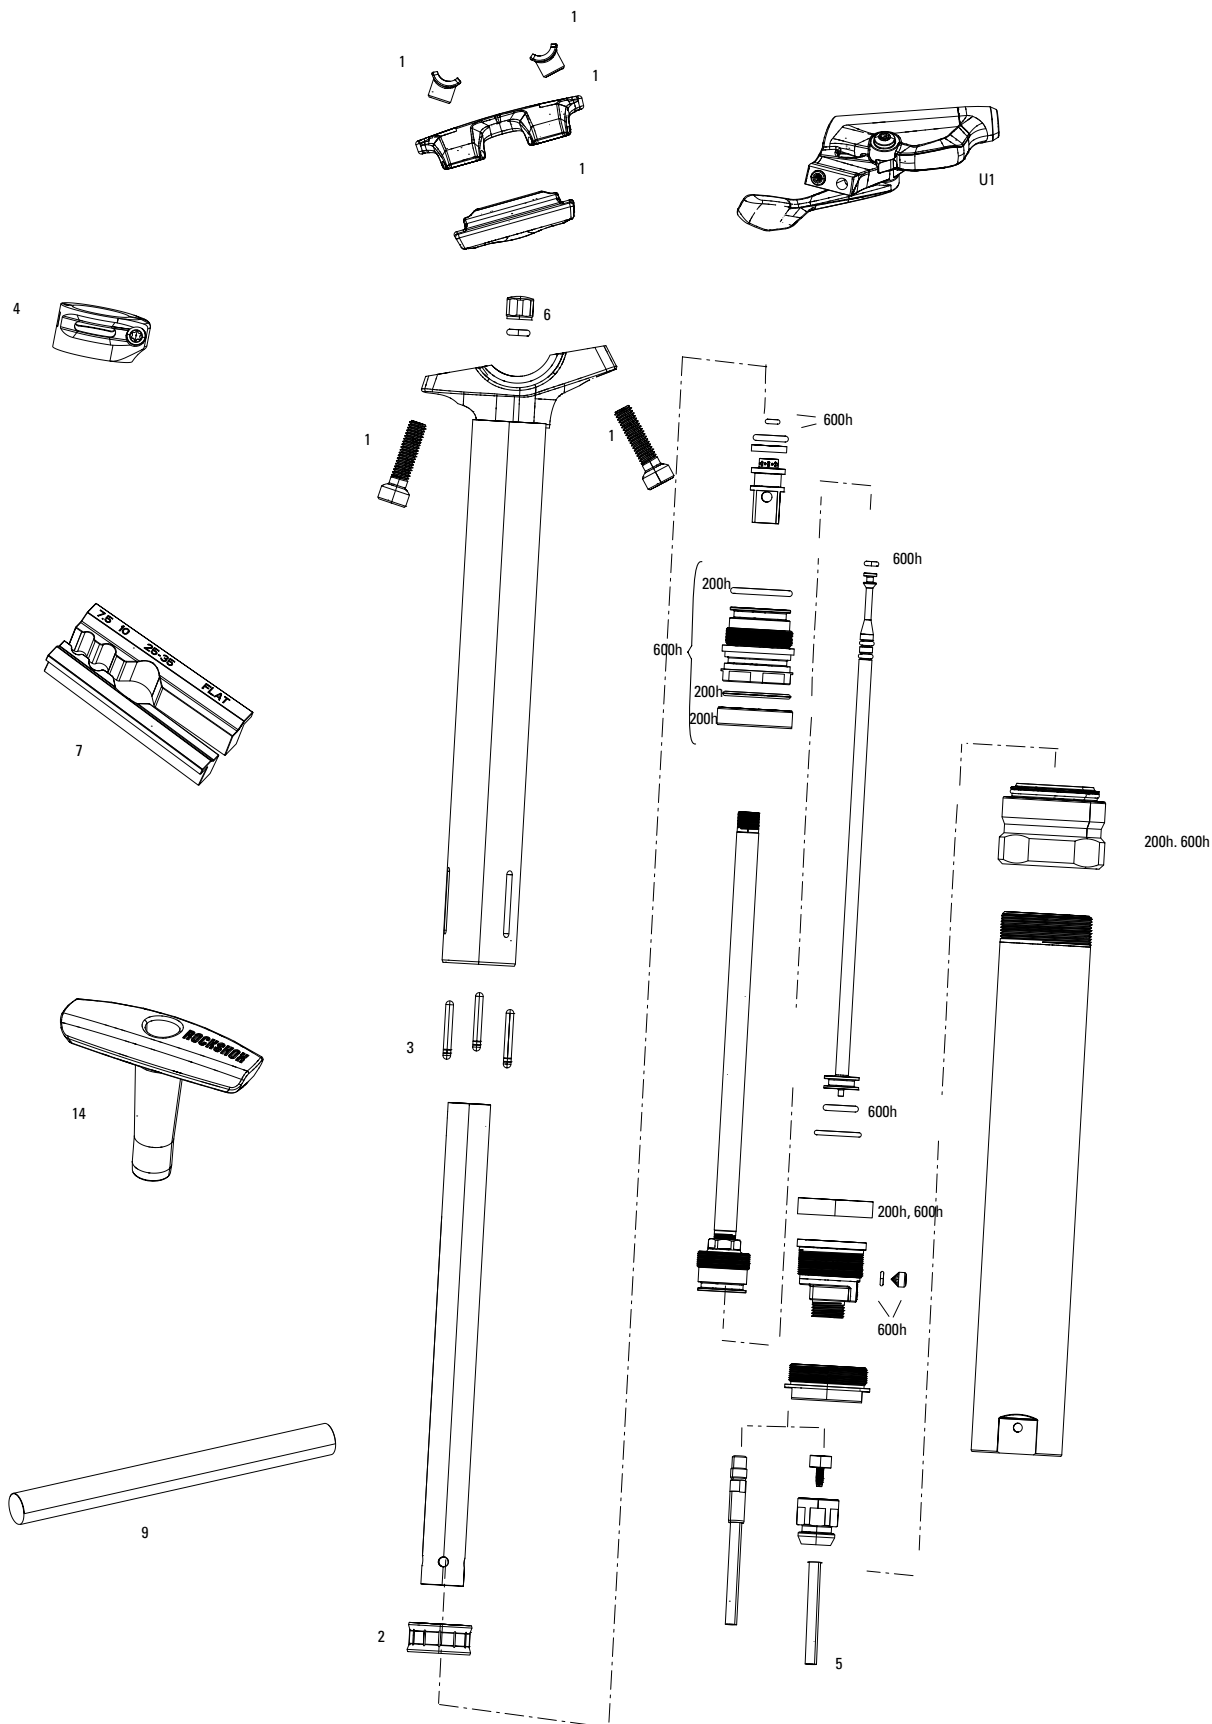

REVERB AXS A1 (2020-2021)

SERVICE

200h	11.6818.051.000	SEATPOST SERVICE KIT - 200 HOUR/1 YEAR SERVICE (INCLUDES FOAM RING, TOPCAP ASSEMBLY, INNER SEALHEAD BUSHING, & O-RINGS) - REVERB AXS
600h	11.6818.051.001	SEATPOST SERVICE KIT - 600 HOUR/3 YEAR SERVICE (INCLUDES IFP, SEALHEAD ASSEMBLY, AND TOPCAP ASSEMBLY; REQUIRES OIL HEIGHT TOOL & IFP HEIGHT TOOL) REVERB AXS

SPARES

1	11.6818.054.000	SEATPOST POST CLAMP KIT - (INCLUDES CLAMP, NUTS & BOLTS) - REVERB AXS A1 (2020)
2	11.6818.033.000	SEATPOST INNER SEALHEAD - (CONTAINS SEALHEAD WITH BUSHINGS, O-RINGS, WIPER SEAL, RETAINING RING) - REVERB STEALTH B1(2017), REVERB AXS (2020+)
3	11.6818.053.000	SEATPOST IFP - GREY (INTERNAL FLOATING PISTON (QTY 1) - REVERB/REVERB STEALTH A1-C1, REVERB AXS A1
4	11.6818.037.000	SEATPOST BRASS KEYS - SIZE 0 (QTY 3) - REVERB/REVERB STEALTH A1- B1, REVERB AXS (2020+)
4	11.6818.037.001	SEATPOST BRASS KEYS - SIZE 3 (QTY 3) - REVERB/REVERB STEALTH A1- B1, REVERB AXS (2020+)
4	11.6818.037.002	SEATPOST BRASS KEYS - SIZE 4 (QTY 3) - REVERB/REVERB STEALTH A1- B1, REVERB AXS (2020+)
4	11.6818.037.003	SEATPOST BRASS KEYS - SIZE 5 (QTY 3) - REVERB/REVERB STEALTH A1- B1, REVERB AXS (2020+)
4	11.6818.037.004	SEATPOST BRASS KEYS - SIZE 6 (QTY 3) - REVERB/REVERB STEALTH A1- B1, REVERB AXS (2020+)
5	00.6818.006.000	REVERB ENDURO HEIGHT COLLAR SILVER

TOOLS/GREASE/FLUIDS

ns	00.4318.008.002	GREASE ROCKSHOX DYNAMIC SEAL GREASE (PTFE) 1OZ - RECOMMENDED FOR SERVICING REAR SHOCKS & FORKS
ns	00.4318.008.004	GREASE ROCKSHOX DYNAMIC SEAL GREASE 500ML - RECOMMENDED FOR SERVICING REAR SHOCKS & FORKS
ns	11.4115.094.050	MAXIMA SEAT POST FLUID SERENE, 16 OZ BOTTLE - REVERB (FOR USE IN SERVICING REVERB SEAT POST ONLY, NOT FOR USE IN REMOTE)
ns	00.4315.023.010	HIGH-PRESSURE FORK/SHOCK PUMP (300 PSI MAX) ROCKSHOX
ns	00.4315.022.010	REAR SHOCK SCHRADER VALVE REMOVAL TOOL ROCKSHOX
6	00.6818.044.000	SEATPOST VENT VALVE TOOL - REVERB AXS/REVERB C1
7	00.6818.045.000	SEATPOST VICE BLOCKS - 7.5MM,10MM, 25-35MM (USED FOR REVERB SERVICE) - REVERB AXS/REVERB A1-B1/REVERB STEALTH A2-C1
8	00.6818.043.000	SEATPOST IFP HEIGHT TOOL (210MM LENGTH) - REVERB AXS/REVERB A1-B1/REVERB STEALTH A2-C1

TACKLEBOX AND BULK SPARES

9	11.6818.053.001	SEATPOST IFP - GREY (INTERNAL FLOATING PISTON (QTY 10) - REVERB/REVERB STEALTH A1-C1, REVERB AXS A1
10	11.6818.035.000	SEATPOST BRASS KEYS - SIZE 0 (QTY 12) - REVERB/REVERB STEALTH A1- B1, REVERB AXS (2020+)
10	11.6818.035.001	SEATPOST BRASS KEYS - SIZE 3 (QTY 12) - REVERB/REVERB STEALTH A1- B1, REVERB AXS (2020+)
10	11.6818.035.002	SEATPOST BRASS KEYS - SIZE 4 (QTY 12) - REVERB/REVERB STEALTH A1- B1, REVERB AXS (2020+)
10	11.6818.035.003	SEATPOST BRASS KEYS - SIZE 5 (QTY 12) - REVERB/REVERB STEALTH A1- B1, REVERB AXS (2020+)
10	11.6818.035.004	SEATPOST BRASS KEYS - SIZE 6 (QTY 12) - REVERB/REVERB STEALTH A1- B1, REVERB AXS (2020+)
11	11.6818.035.005	SEATPOST FOAM RING - (QTY 10) - REVERB/REVERB STEALTH A1- B1, REVERB AXS (2020+)

REMOTE

12	00.3018.254.000	EC AXS ROCKSHOX LEFT HAND 1 BUTTON CONTROLLER(INCLUDES DISCRETE CLAMP) - REVERB AXS A1+ (2020+)
13	11.7018.076.001	ELECTRONIC CONTROLLER BATTERY HATCH AND O-RING XX1, X01 EAGLE AXS AND REVERB AXS
ns	00.3018.102.000	SRAM ETAP/AXS BATTERY QTY 1
ns	00.3018.117.000	SRAM ETAP/AXS BATTERY CHARGER AND CORD
14	11.6818.052.000	SEATPOST LEVER KIT- ROCKSHOX LEFT, SINGLE (INCLUDES SPRING AND PIN) REVERB AXS
15	11.7618.008.000	BATTERY BLOCK- ETAP/AXS QTY 1

REVERB STEALTH C1 (2020-2021)

1. Discard bar, o-ring and sleeve when using 11.6815.025.030 seatpost hydraulic hose for Reverb Stealth C1 post
2. Seatpost uses Serene Fluid
3. Remote uses Reverb Fluid