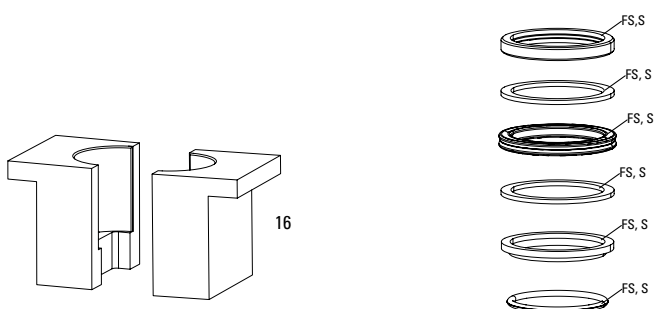

UPGRADE	
U1	00.4018.783.000 DAMPER UPGRADE KIT - CHARGER - (INCLUDES COMPLETE RIGHT SIDE INTERNALS) - BOXXER (A1-B1/2010-2019)
U2	00.4018.783.001 AIR SPRING UPGRADE KIT - SOLO AIR - INCLUDES REFINED SOLO AIR ASSEMBLY, 4 BOTTOMLESS TOKENS - BOXXER (2011-2016, SERIAL NUMBER LATER THAN 16T11XXXXXX)
U3	00.4318.045.004 FORK DUST WIPER UPGRADE KIT - 35MM BLACK FLANGELESS ULTRA-LOW FRICTION SKF SEALS (INCLUDES DUST WIPERS, 4MM & 6MM FOAM RINGS-PIKE/LYRIK B1/YARI/REVELATION/BOXXER/DOMAIN/35/SID35MM)
SERVICE	
ns	11.4015.387.000 FORK SERVICE KIT - BOXXER TEAM (2010-2014)
ns	11.4015.388.000 FORK SERVICE KIT - BOXXER WORLD CUP (2010)
ns	11.4015.476.020 FORK SERVICE KIT - BOXXER R2C2/WC (2011-2014)
ns	00.4315.032.150 AM FORK SERVICE KIT, BASIC (INCLUDES DUST SEALS, FOAM RINGS, O-RING SEALS) - BOXXER RC (2012-2016)
ns	00.4315.032.160 AM FORK SERVICE KIT, BASIC (INCLUDES DUST SEALS, FOAM RINGS, O-RING SEALS) - BOXXER R2C2 (2012-2014)
ns	00.4315.032.170 AM FORK SERVICE KIT, BASIC (INCLUDES DUST SEALS, FOAM RINGS, O-RING SEALS) - BOXXER WORLD CUP (2012-2014)
ns	11.4015.386.000 FORK SERVICE KIT - BOXXER RACE/RC (2010-2016)
LOWER LEG	
1	11.4018.006.217 FORK LOWER LEG - (DECALS NOT INCLUDED) 26 20X110 BLACK - BOXXER 2010-2016
1	11.4018.006.219 FORK LOWER LEG - (DECALS NOT INCLUDED) 26 20X110 DIFFUSION BLACK - BOXXER 2010-2016
1	11.4018.006.220 FORK LOWER LEG - (DECALS NOT INCLUDED) 27 20X110 BLACK - BOXXER (B1/2015-2017)
1	11.4018.006.222 FORK LOWER LEG - (DECALS NOT INCLUDED) 27 20X110 DIFFUSION BLACK - BOXXER (B1/2015-2017), DOMAIN DUAL CROWN (2015-2017)
UPPER TUBE	
2	11.4015.362.010 FORK CSU LOWER CROWN/STEERER ASSEMBLY - BLACK - 2010-2014 BOXXER 35MM
3	11.4015.364.100 FORK UPPER CROWN - 35MM, SHORT BLACK CLEAR - BOXXER/DOMAIN DUAL CROWN B1-B2 (2015-2018)
4	11.4015.364.130 FORK UPPER CROWN - 35MM, TALL BLACK CLEAR - BOXXER/DOMAIN DUAL CROWN B1-B2 (2015-2018)
5	11.4015.363.020 FORK CSU UPPER TUBE - STRAIGHT-WALL, LEFT (COMPATIBLE ONLY WITH BOXXER SOLO AIR SPRING & TOP CAP) - BOXXER 2011-2014
6	11.4015.363.040 FORK CSU UPPER TUBE - TAPER WALL, RIGHT, BLACK BOXXER (2013-2015)
DAMPER	
7	11.4015.368.000 FORK COMPRESSION DAMPER - MOCO IS (INCLUDES COMPRESSION ADJUSTER KNOB) - BOXXER RACE/RC 2010-2016
9	11.4015.371.000 FORK REBOUND DAMPER - (INCLUDES SHAFT BOLT, SEALHEAD & ADJUSTER KNOB) - BOXXER RACE/RC 2010-2016
10	11.4015.372.000 FORK DAMPER SEALHEAD ASSEMBLY - BOXXER RACE/RC 2010-2015
11	11.4015.472.010 FORK REBOUND DAMPER KNOB KIT - (INCLUDES ADJUSTER KNOB & BOLT) - BOXXER TEAM/R2C2/WC 2010-2014
12	11.4015.367.000 FORK COMPRESSION DAMPER KNOB KIT - CROWN MOCO IS COMPRESSION DAMPER (2010-2016 BOXXER, DOMAIN, LYRIK, TOTEM)
SPRING	
13	11.4015.375.000 FORK SPRING COIL TOP CAP - BOXXER RACE A1-B1 (2010-2018)
14	11.4015.376.000 FORK SPRING COIL SPACERS - PRELOAD (QTY 4) - DOMAIN DUAL CROWN A1-A3 (2007-2017)/BOXXER RACE/RC, TEAM/R2C2 (2010-2018)
15	11.4015.377.000 FORK SPRING COIL - TOP-CAP/DROP-STOP ASSEMBLY (ADJUSTER KNOB) - BOXXER TEAM/R2C2 (2010-2018)
17	11.4015.380.000 FORK SPRING COIL - X-SOFT (SILVER) - DOMAIN DUAL CROWN A1-A3 (2007-2017)/BOXXER RACE/RC, TEAM/R2C2 (2010-2018)
17	11.4015.380.010 FORK SPRING COIL - SOFT (YELLOW) - DOMAIN DUAL CROWN A1-A3 (2007-2017)/BOXXER RACE/RC, TEAM/R2C2 (2010-2018)
17	11.4015.380.020 FORK SPRING COIL - MEDIUM (RED) - DOMAIN DUAL CROWN A1-A3 (2007-2017)/BOXXER RACE/RC, TEAM/R2C2 (2010-2018)
17	11.4015.380.030 FORK SPRING COIL - FIRM (BLUE) - DOMAIN DUAL CROWN A1-A3 (2007-2017)/BOXXER RACE/RC, TEAM/R2C2 (2010-2018)
17	11.4015.380.040 FORK SPRING COIL - X-FIRM (BLACK) - DOMAIN DUAL CROWN A1-A3 (2007-2017)/BOXXER RACE/RC, TEAM/R2C2 (2010-2018)
18	11.4015.381.000 FORK SPRING COIL SHAFT - (INCLUDES SHAFT BOLT) - DOMAIN DUAL CROWN A1-A3 (2007-2017)/BOXXER RACE/RC, TEAM/R2C2 (2010-2018)
20	11.4018.012.004 FORK SPRING AIR TOP CAP - 35MM (1.0MM THREAD PITCH) - PIKE A1-A2 (2014-2017)/BOXXER B1 (2015-2018)
21	11.4015.475.030 FORK SPRING SOLO AIR ASSEMBLY - BOXXER 2011-2016 (SERIAL NUMBER LATER THAN 16T11XXXXXX)
22	11.4018.032.000 FORK SPRING BOTTOMLESS TOKENS - 35MM SOLO AIR/DEBONAIR (QTY 3) - PIKE/BOXXER B1/LYRIK B1/YARI/SID 35MM
22	11.4018.032.001 FORK SPRING BOTTOMLESS TOKENS - 35MM SOLO AIR/DEBONAIR (QTY 10) PIKE/BOXXER B1/LYRIK B1/YARI/SID 35MM
SPARES	
24	11.4015.074.000 FORK REBOUND DAMPER KNOB KIT - (INCLUDES ADJUSTER KNOB & BOLT) - DOMAIN/LYRIK/TOTEM/10-14 BOXXER RC
25	00.4315.013.040 AXLE MAXLE DH FRONT MTB 20X110 LENGTH 165MM THREAD LENGTH 9MM THREAD PITCH M20X2.0 - 35MM CHASSIS
26	11.4015.366.010 AXLE MAXLE - DH WEDGE/LEVER/AXLE KIT - BOXXER 2010-2016
27	11.4308.327.002 AIR VALVE KIT - SCHRADER CORE (QTY 2) - FORKS/SHOCKS/REVERB
28	11.4015.361.000 FORK BUMPER STOP KIT - UPPER TUBE/FORK (QTY 2) - DOMAIN DUAL CROWN/BOXXER 35MM
ns	11.4015.359.000 FORK BUSHING KIT - 35MM UPPER 35X38MM, LOWER 35X53MM - DOMAIN DUAL CROWN 2011-2015 /BOXXER A1-A2 (2010-2014)
TOOLS/GREASE/FLUIDS	
ns	00.4318.032.000 FORK LOWER LEG DUST SEAL INSTALLATION TOOL 35MM (FOR FLANGELESS AND FLANGED DUST SEALS)
ns	00.4315.022.010 REAR SHOCK SCHRADER VALVE REMOVAL TOOL ROCKSHOX
ns	00.4315.023.020 AIR PUMP (HIGH PRESSURE/HIGH VOLUME CONVERTIBLE) ROCKSHOX BOXXER
ns	00.4315.023.030 HIGH-PRESSURE FORK/SHOCK PUMP (600 PSI MAX) ROCKSHOX
ns	11.4315.021.020 ROCKSHOX SUSPENSION OIL, 5WT, 120ML BOTTLE - FORK DAMPER
ns	11.4015.354.010 ROCKSHOX SUSPENSION OIL, 5WT, 1 LITER BOTTLE - FORK DAMPER
ns	11.4315.021.040 ROCKSHOX SUSPENSION OIL, 15WT, 120ML BOTTLE - LOWER LEGS
ns	11.4015.354.030 ROCKSHOX SUSPENSION OIL, 15WT, 1 LITER BOTTLE - LOWER LEGS