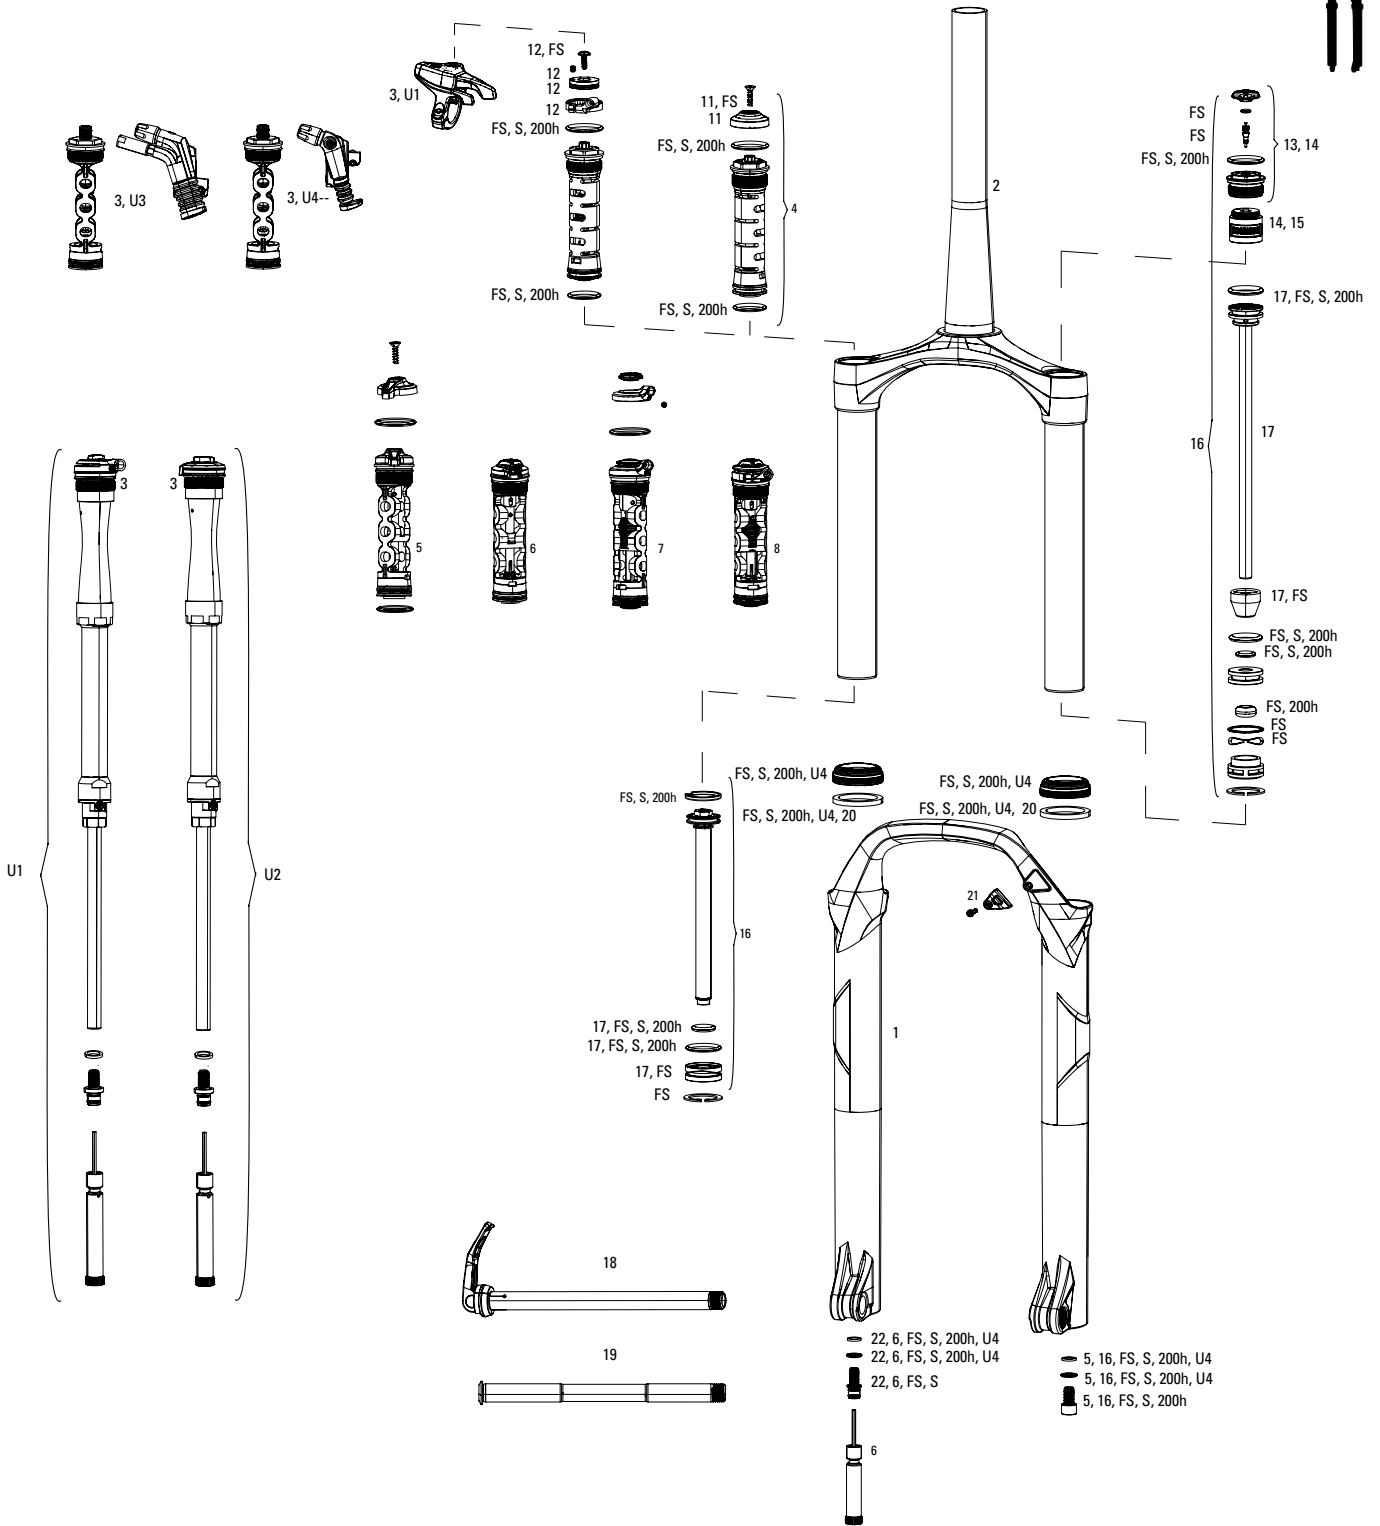

BLUTO A1-A4 (2015-2021)

Notes:

1. Full service kits include replaceable o-rings, glide rings, retaining rings, crush washers, crush washer retainers and shaft bolts/nuts. All air service kits include replacement schrader valve cores. Not all service parts are pictured. All basic service kits include the following replaceable wear items: o-rings, glide rings, dust seals, and foam rings.
2. Rebound damper and spring shaft kits include crush washers, crush washer retainers and shaft bolts, as well as upper tube retaining rings and rebound adjuster knob.
3. Convert from Crown Adjust to Remote Adjust: Use remote upgrade kit.
4. Decal pages can be found in back of the catalog.