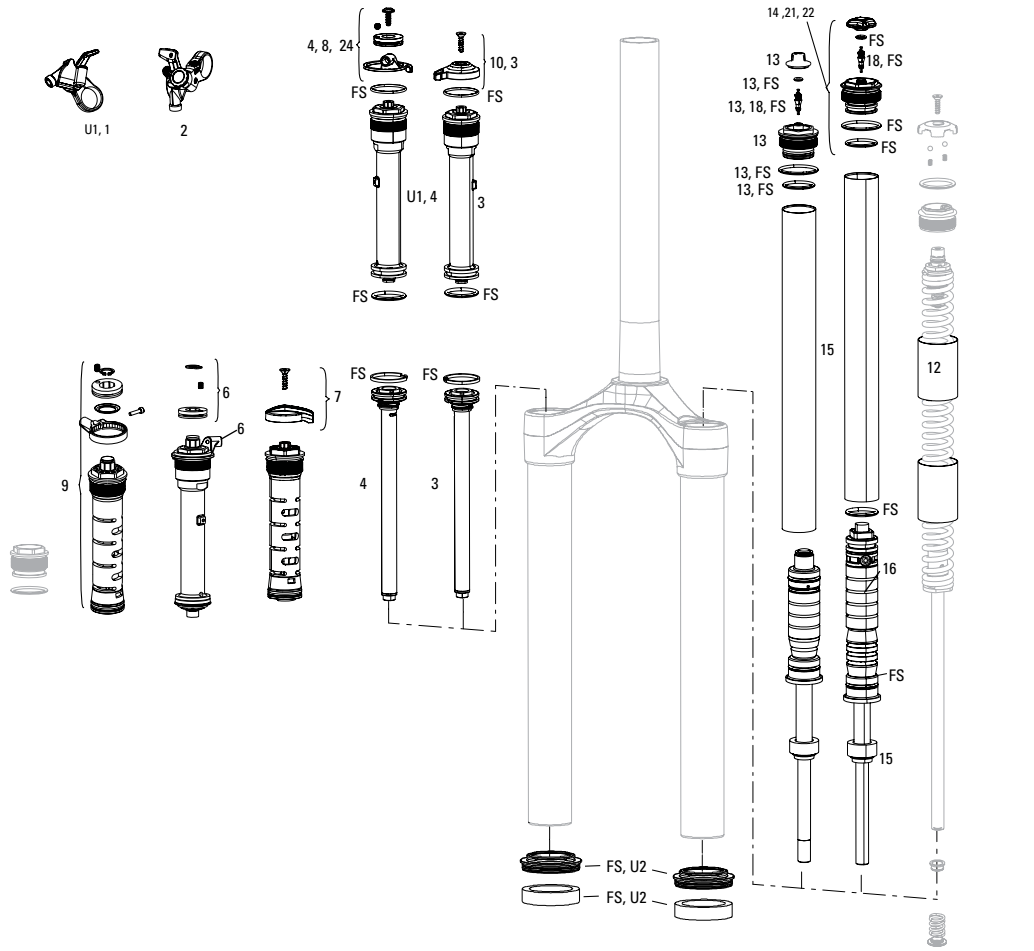

RECON SILVER A1-A3 (2011-2015)

Note:

1. Full service kits include replaceable o-rings, glide rings, retaining rings, crush washers, crush washer retainers and shaft bolts/nuts. Not all service parts are pictured. All basic service kits include the following replaceable wear items: o-rings, glide rings, dust seals, and foam rings.
2. Convert from Crown Adjust to Remote Adjust: Remote compression damper requires remote compression adjuster spool, cable clamp and remote lever assembly.