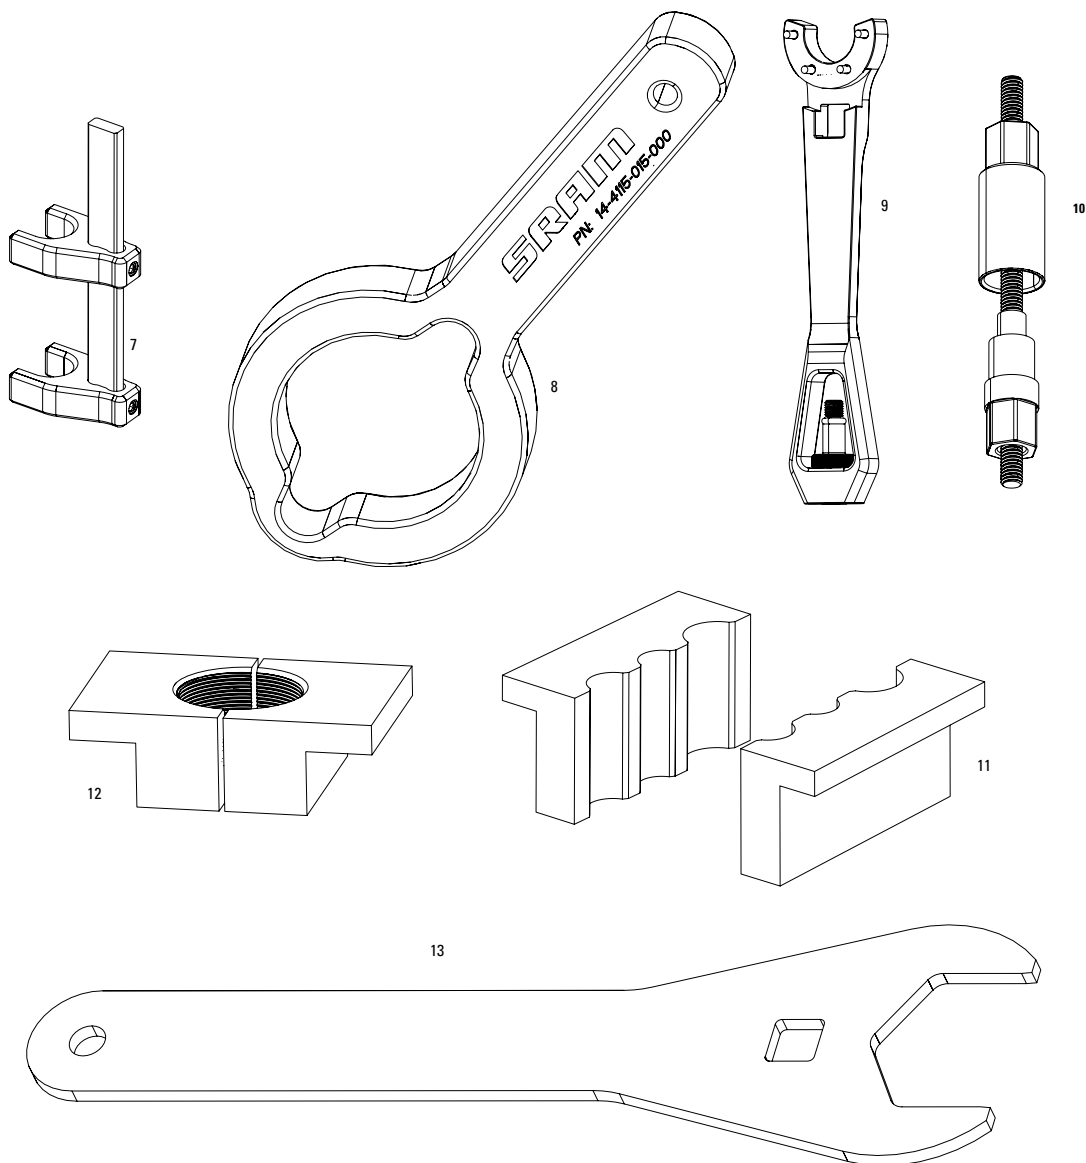

**Note:**

1. Vivid air can wrench is required for air can removal. Vivid 31mm wrench is required for reservoir removal.
2. Use '1/2"x1/2" Rear Shock Bushing/Mount Hardware Tool' to remove and install eyelet bushing and mounting hardware.
3. All Air Can assemblies are fully assembled.