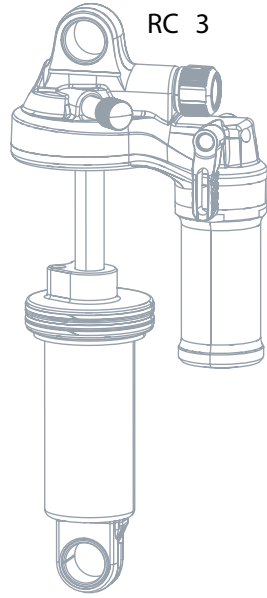

MONARCH PLUS A1-A2 (2011-2013)

MONARCH PLUS A1-A2 (2011-2013)

UPGRADE	
1	00.4018.783.004 AIR CAN UPGRADE KIT - DEBONAIR 165X38 (INCLUDES AIR CAN, VOLUME SPACERS, SEALS & DECALS) - B1 & LATER (MONARCH 2014+/RT32013+)
1	00.4018.783.005 AIR CAN UPGRADE KIT - DEBONAIR 184X44 (INCLUDES AIR CAN, VOLUME SPACERS, SEALS & DECALS) - B1 & LATER (MONARCH 2014+/RT32013+)
1	00.4018.783.006 AIR CAN UPGRADE KIT - DEBONAIR 190/200X51 (INCLUDES AIR CAN,VOLUME SPACERS, SEALS & DECALS) - B1 & LATER (MONARCH 2014+/RT3 2013+)
1	00.4018.783.007 AIR CAN UPGRADE KIT - DEBONAIR 200X57 (INCLUDES AIR CAN, VOLUME SPACERS, SEALS & DECALS) - B1 & LATER (MONARCH 2014+/RT32013+)
1	00.4018.783.008 AIR CAN UPGRADE KIT - DEBONAIR 216X63 (INCLUDES AIR CAN, VOLUME SPACERS, SEALS & DECALS) - B1 & LATER (MONARCH 2014+/RT32013+)
SERVICE	
S1	00.4315.032.250 AM REAR SHOCK AIR CAN HIGH VOLUME SERVICE KIT, BASIC - MONARCH/MONARCH PLUS (2012)
S2	11.4115.129.010 REAR SHOCK SERVICE KIT - (DOES NOT INCLUDED AIR CAN SEALS) - MONARCH PLUS
S3	00.4315.032.240 AM REAR SHOCK AIR CAN SERVICE KIT, BASIC - MONARCH/MONARCH PLUS (2012)
AIR CAN	
2	11.4115.106.020 REAR SHOCK AIR CAN - 165X38 - MONARCH/PLUS RC3/RT/R(2011-2013) MONARCH RT3 (2011-2012)
DAMPER	
3	11.4115.112.060 REAR SHOCK DAMPER BODY/IFP - MONARCH RT3/RL/RT/R200X57
3	11.4115.112.080 REAR SHOCK DAMPER BODY/IFP - MONARCH RT3/RL/RT/R216X63
3	11.4115.112.090 REAR SHOCK DAMPER BODY/IFP - MONARCH RT3/RL/RT/R222X66
SPARES	
4	11.4115.119.010 REAR SHOCK COMPRESSION KNOB KIT - MONARCH PLUS
5	11.4115.121.010 REAR SHOCK RESERVOIR - 60.5MM MONARCH PLUS A1/B1
6	11.4115.122.010 REAR SHOCK INTERNAL FLOATING PISTON - RESERVOIR (INCLUDES O-RING) - MONARCH PLUS A1/BA
7	11.4115.124.010 REAR SHOCK AIR VALVE KIT - (INCLUDES VALVE BODY, VALVE, VALVE CAP) - MONARCH/MONARCH PLUS
8	11.4308.327.002 AIR VALVE KIT - SCHRADER CORE (QTY 2) - FORKS/SHOCKS/REVERB
9	11.4115.013.000 REAR SHOCK EYELET BUSHING KIT -1/2"X1/2" (QTY 2)
10	11.4118.042.000 REAR SHOCK VOLUME REDUCER KIT - BOTTOMLESS RINGS - (INCLUDES VOLUME ADJUST RINGS, QTY 9) -MONARCH/VIVID AIR
15	11.4115.117.020 REAR SHOCK REBOUND KNOB KIT - (INCLUDES REBOUND KNOB ASSEMBLY) - MONARCH PLUS B1
TOOLS/GREASE/FLUIDS	
ns	11.4115.094.010 LUBRICANT, REAR SHOCK AIR CAN, MAXIMA 15W 50, 1 LITER BOTTLE
ns	11.4115.094.030 MAXIMA SUSPENSION OIL PLUSH, 3WT 1 LITER BOTTLE - REAR SHOCK/CHARGER DAMPER
11	00.4315.027.010 REAR SHOCK AIR VALVE ADAPTER TOOL - REAR SHOCKS
12	00.4115.154.020 REAR SHOCK VISE BLOCKS, 3 HOLE FOR ROCKSHOX MONARCH/VIVID/VIVID AIR/REVERB
13	00.4315.026.010 REAR SHOCK 1/2"X1/2" BUSHING TOOL (EYELET/SEALHEAD) ROCKSHOX
ns	00.4315.023.010 HIGH-PRESSURE FORK/SHOCK PUMP (300 PSI MAX) ROCKSHOX
ns	00.4315.023.030 HIGH-PRESSURE FORK/SHOCK PUMP (600 PSI MAX) ROCKSHOX
ns	00.4315.023.040 HIGH-PRESSURE FORK/SHOCK PUMP (300 PSI MAX) ROCKSHOX DIGITALGAUGE
ns	00.4315.022.010 REAR SHOCK SCHRADER VALVE REMOVAL TOOL ROCKSHOX
14	00.4118.013.000 REAR SHOCK BODY VISE BLOCKS, ROCKSHOX MONARCH
ns	00.4318.008.002 GREASE ROCKSHOX DYNAMIC SEAL GREASE (PTFE) 1OZ - RECOMMENDED FOR SERVICING REAR SHOCKS & FORKS
ns	00.4318.008.004 GREASE ROCKSHOX DYNAMIC SEAL GREASE 500ML - RECOMMENDED FOR SERVICING REAR SHOCKS & FORKS