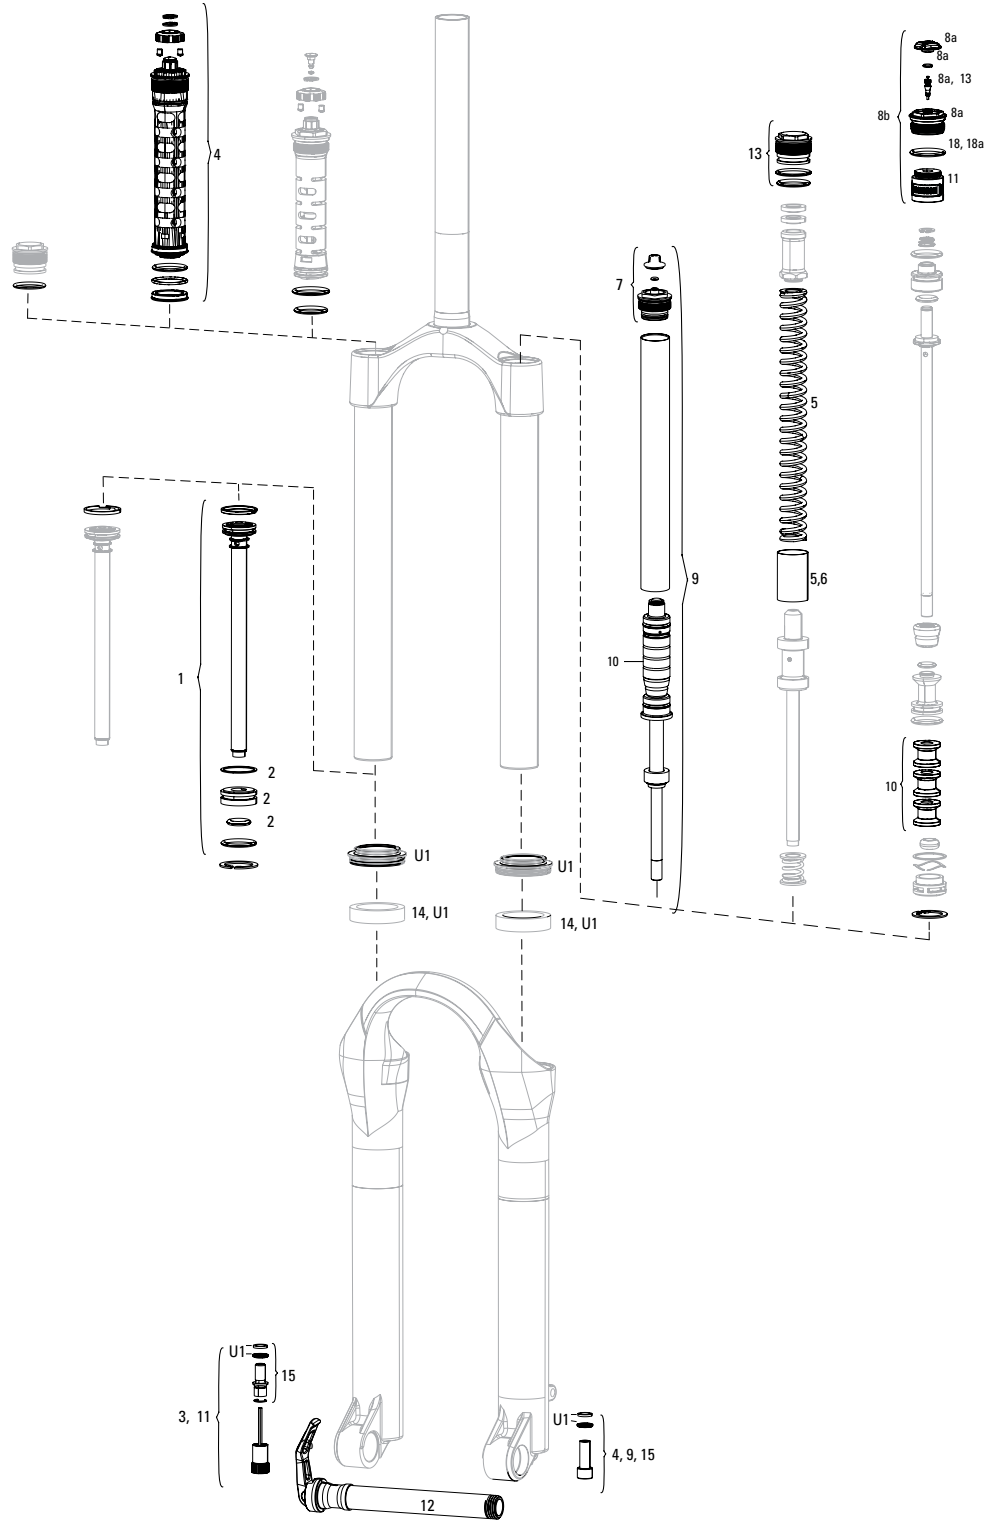

ARGYLE A1-A2 (2007-2017)

Note:

1. Full service kits include replaceable o-rings, glide rings, retaining rings, crush washers, crush washer retainers and shaft bolts/nuts. All air service kits include replacement schrader valve cores. Not all service parts are pictured. All basic service kits include the following replaceable wear items: o-rings, glide rings, dust seals, and foam rings..
2. Please note top cap, compression damper and air spring kit requirements for steel and aluminum upper tubes.
3. A complete decal and maxle overview can be found in back of the catalog.