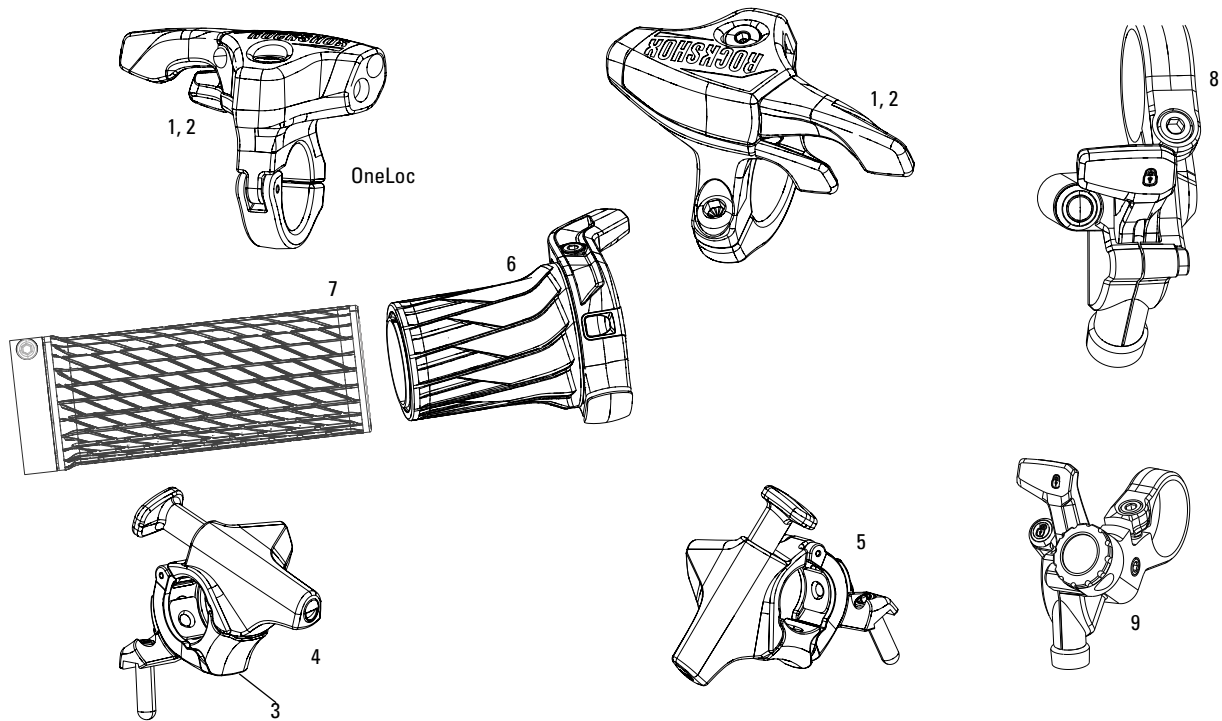

**ONELOC (2016-2020)**  
**PUSHLOC (2007-2012)/PUSHLOC (2013-2015)**  
**TWISTLOC 2018-2020**  
**POPLOC -( 2012-2020)**

**2013-2015 PushLoc MatchMaker**

**Note:**

1. 2013-2015 PushLoc is right and left-specific and is compatible only with 2013+ Motion Control and Recon Gold TurnKey compression dampers. Cable pull = 10mm.
2. Pre-2013 PushLoc and PopLoc are compatible only with pre-2013 Motion Control compression dampers and is convertible to left and right vertical, and left and right horizontal. Cable pull = 17mm.
3. OneLoc is compatible with 2013+ Motion Control and Recon Gold TK dampers with 10mm cable pull and replaces PushLoc.