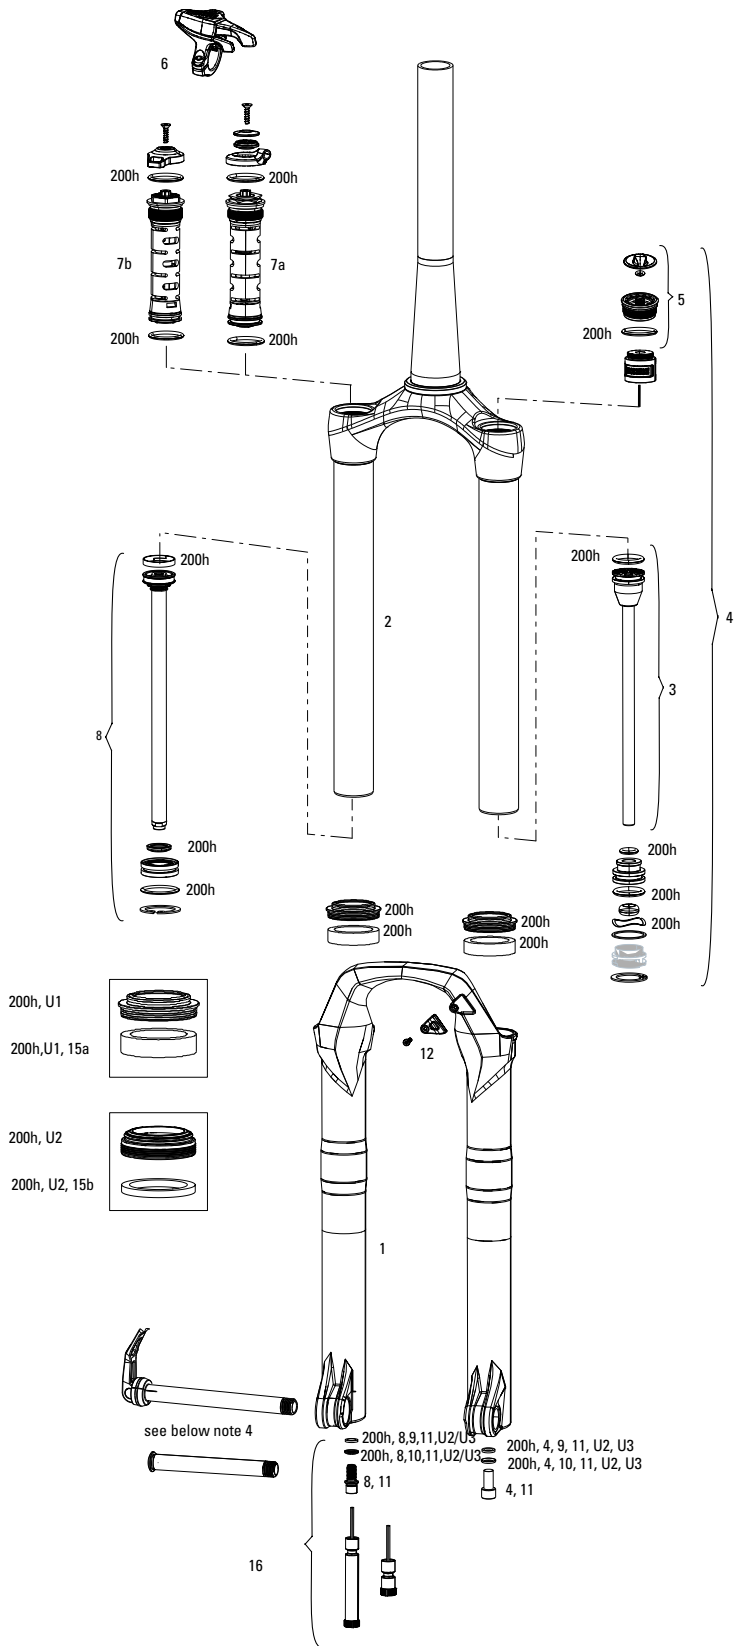

1. Convert from Crown Adjust to Remote Adjust: Remote compression damper requires remote compression adjuster spool, cable clamp and remote lever assembly.
2. Solo Air internals require Solo Air CSU; Solo Air internals are not compatible with Dual Air CSU. Dual Air internals require Dual Air CSU; Dual Air internals are not compatible with Solo Air CSU.
3. REBA chassis and internals may be travel-specific. See part kit descriptions for identification.
4. Decal and Maxle pages can be found in back of the catalog.
5. Reba A7 150mm max travel has 130mm to 150mm gradients