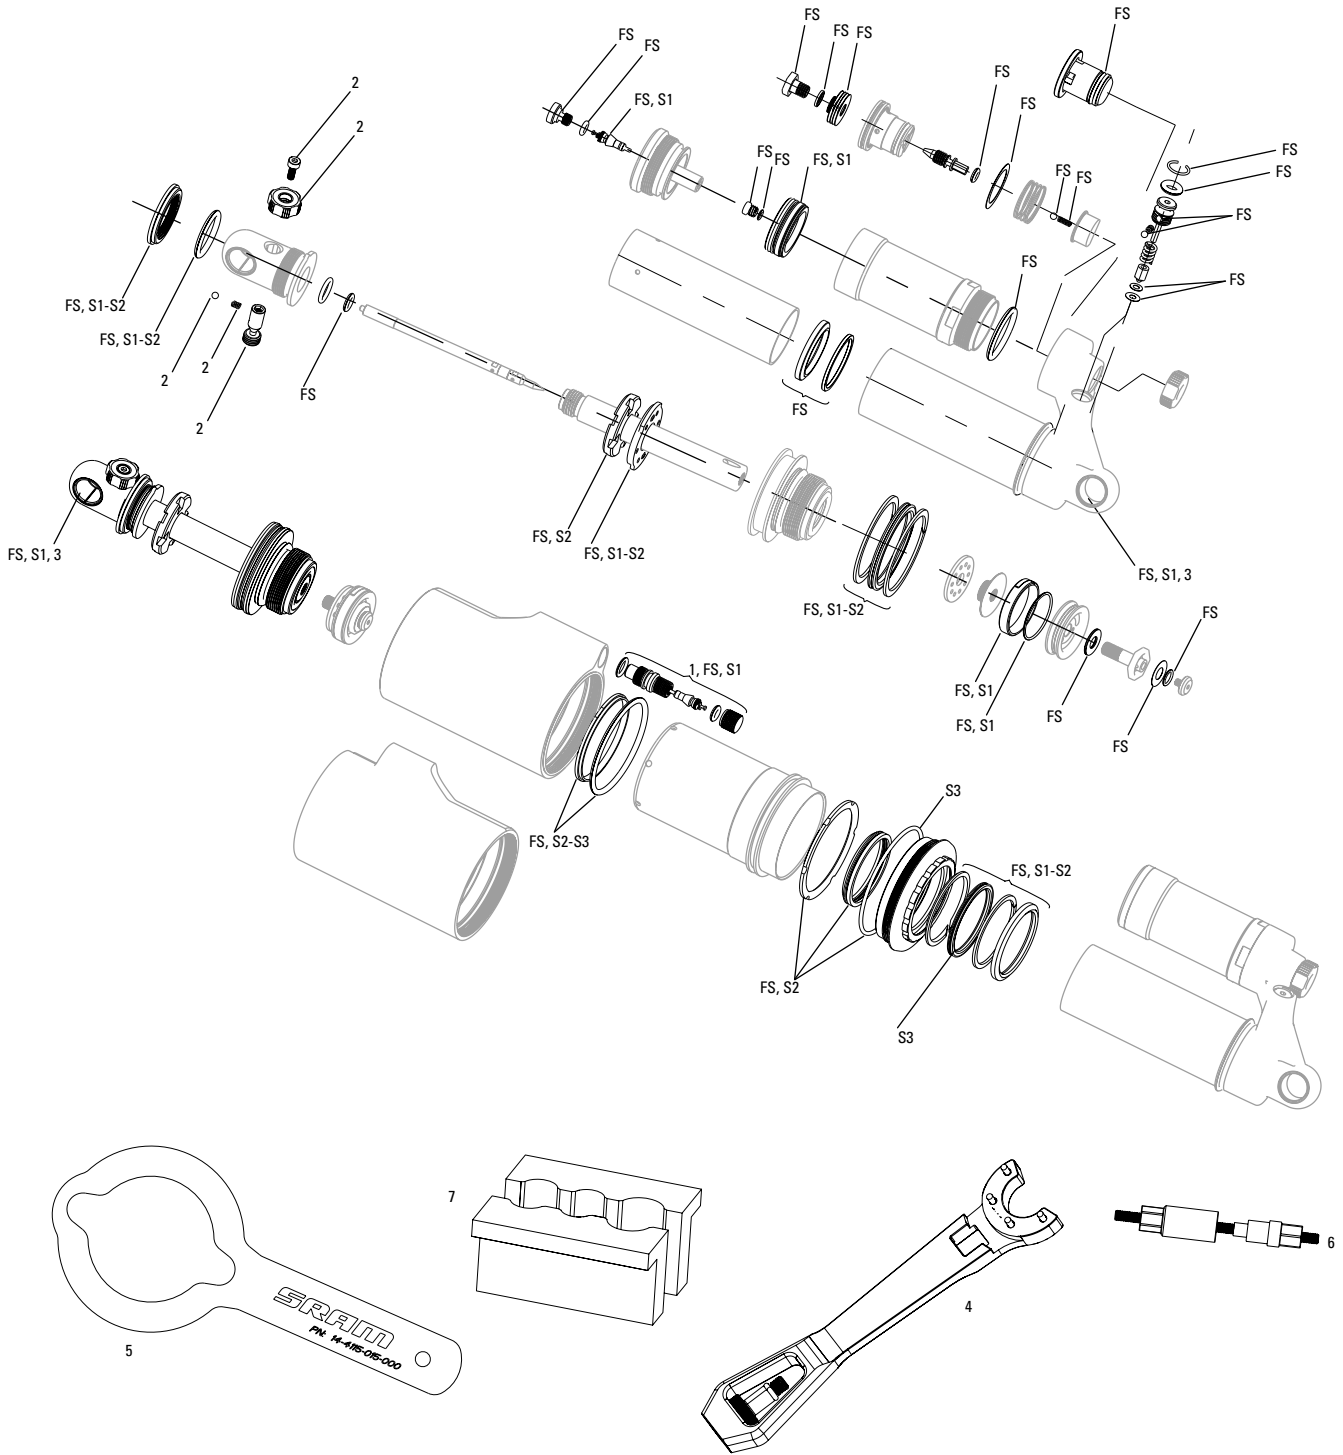

Note:

1. Not all service parts visible in exploded views. Vivid Air Service Kit includes o-rings, seals, glide rings, ball bearings, and detent springs.
2. Air can kits are assembled and included all seals pictured.
3. Vivid air can wrench is required for air can removal. Vivid spanner wrench is required for reservoir removal.
4. Use 1/2"x1/2" Rear Shock Bushing/Mount Hardware Tool to remove and install eyelet bushing and mounting hardware.