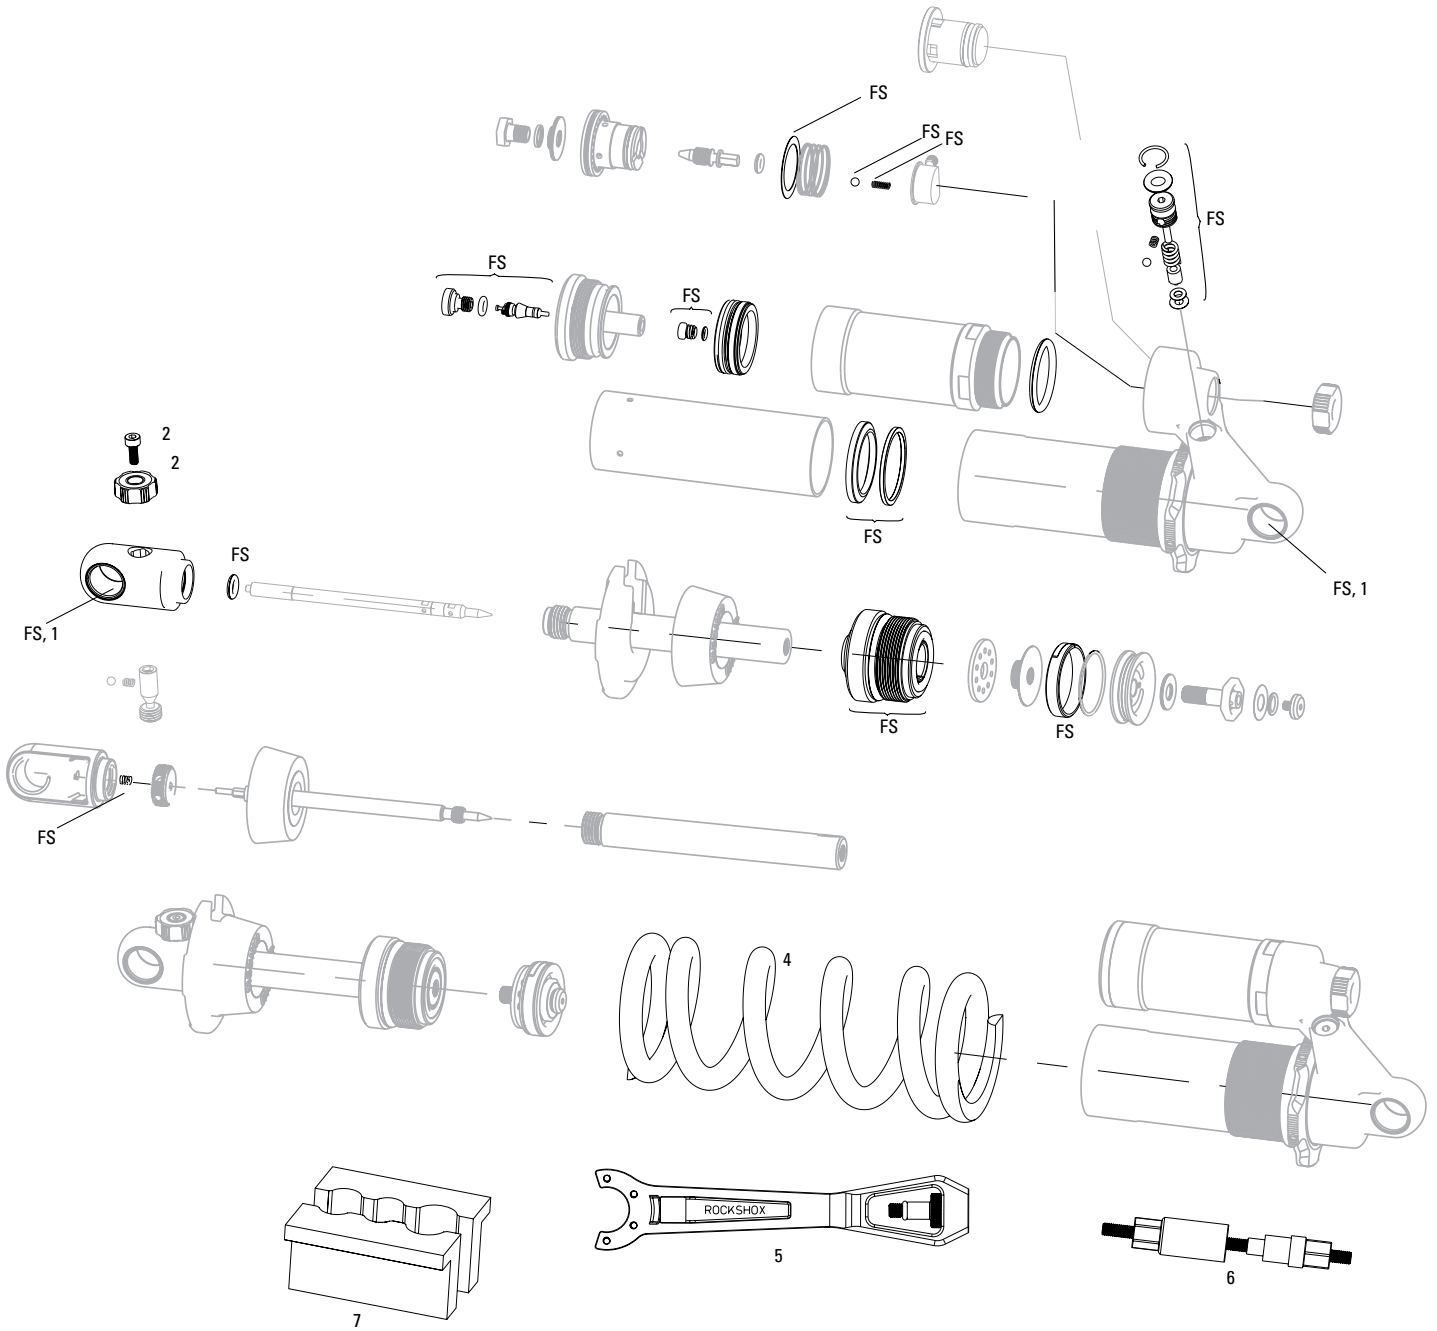

VIVID COIL (2008-2013)

Note:

1. Not all service parts may be visible in exploded views. Vivid Service Kit includes all o-rings, seals, glide rings, ball bearings, and detent springs.
2. Please note all model year identification in kit descriptions for compatibility.
3. Use appropriate aluminum spring collar/retainer (item 18) with spring rates 250lb - 500 lb. Use appropriate Steel spring collar/retainer (item 18) with spring rates 550lb - 650lb. See chart for reference.
4. Please refer to the Spring / Collar / Retainer Guide for the correct spring collar/retainer.
5. Use 1/2" x 1/2" Rear Shock Bushing/Mount Hardware Tool to remove and install eyelet bushing and mounting hardware.
6. Full Service kits contain updated sealhead assembly.

Spring / Collar/Retainer Guide		Shock Stroke					
		51mm 2.0in	57mm 2.25in	63mm 2.5in	70mm 2.75in	76mm 3.0in	89mm 3.5in
Spring Weight	200lb						
	250lb	n/a	n/a	Aluminum	Aluminum	Aluminum	
	300lb						
	350lb	Aluminum	Aluminum	Aluminum	Aluminum		
	400lb						
	450lb						
	500lb	Steel	Steel	Steel	Steel		
	550lb						
600lb	Steel	n/a	n/a	n/a	n/a		
650lb