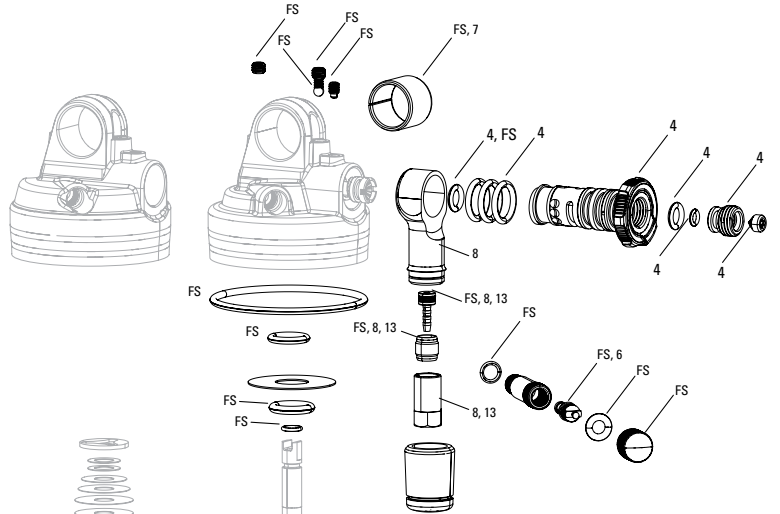

UPGRADE	
U1	00.4018.783.000 DAMPER UPGRADE KIT - CHARGER - (INCLUDES COMPLETE RIGHT SIDE INTERNALS) - BOXXER (A1-B1/2010-2019)
U2	00.4018.783.001 AIR SPRING UPGRADE KIT - SOLO AIR - INCLUDES REFINED SOLO AIR ASSEMBLY, 4 BOTTOMLESS TOKENS - BOXXER (2011-2016, SERIAL NUMBER LATER THAN 16T11XXXXXX)
U3	00.4318.045.004 FORK DUST WIPER UPGRADE KIT - 35MM BLACK FLANGELESS ULTRA-LOW FRICTION SKF SEALS (INCLUDES DUST WIPERS, 4MM & 6MM FOAM RINGS-PIKE/LYRIK B1/YARI/REVELATION/BOXXER/DOMAIN/35/SID35MM)
SERVICE	
ns	11.4015.387.000 FORK SERVICE KIT - BOXXER TEAM (2010-2014)
ns	11.4015.388.000 FORK SERVICE KIT - BOXXER WORLD CUP (2010)
ns	11.4015.476.020 FORK SERVICE KIT - BOXXER R2C2/WC (2011-2014)
ns	00.4315.032.150 AM FORK SERVICE KIT, BASIC (INCLUDES DUST SEALS, FOAM RINGS, O-RING SEALS) - BOXXER RC (2012-2016)
ns	00.4315.032.160 AM FORK SERVICE KIT, BASIC (INCLUDES DUST SEALS, FOAM RINGS, O-RING SEALS) - BOXXER R2C2 (2012-2014)
ns	00.4315.032.170 AM FORK SERVICE KIT, BASIC (INCLUDES DUST SEALS, FOAM RINGS, O-RING SEALS) - BOXXER WORLD CUP (2012-2014)
ns	11.4015.386.000 FORK SERVICE KIT - BOXXER RACE/RC (2010-2016)
LOWER LEG	
1	11.4018.006.217 FORK LOWER LEG - (DECALS NOT INCLUDED) 26 20X110 BLACK - BOXXER 2010-2016
1	11.4018.006.219 FORK LOWER LEG - (DECALS NOT INCLUDED) 26 20X110 DIFFUSION BLACK - BOXXER 2010-2016
1	11.4018.006.220 FORK LOWER LEG - (DECALS NOT INCLUDED) 27 20X110 BLACK - BOXXER (B1/2015-2017)
1	11.4018.006.222 FORK LOWER LEG - (DECALS NOT INCLUDED) 27 20X110 DIFFUSION BLACK - BOXXER (B1/2015-2017), DOMAIN DUAL CROWN (2015-2017)
UPPER TUBE	
2	11.4015.362.010 FORK CSU LOWER CROWN/STEERER ASSEMBLY - BLACK - 2010-2014 BOXXER 35MM
3	11.4015.364.100 FORK UPPER CROWN - 35MM, SHORT BLACK CLEAR - BOXXER/DOMAIN DUAL CROWN B1-B2 (2015-2018)
4	11.4015.364.130 FORK UPPER CROWN - 35MM, TALL BLACK CLEAR - BOXXER/DOMAIN DUAL CROWN B1-B2 (2015-2018)
5	11.4015.363.020 FORK CSU UPPER TUBE - STRAIGHT-WALL, LEFT (COMPATIBLE ONLY WITH BOXXER SOLO AIR SPRING & TOP CAP) - BOXXER 2011-2014
6	11.4015.363.040 FORK CSU UPPER TUBE - TAPER WALL, RIGHT, BLACK BOXXER (2013-2015)
DAMPER	
7	11.4015.368.000 FORK COMPRESSION DAMPER - MOCO IS (INCLUDES COMPRESSION ADJUSTER KNOB) - BOXXER RACE/RC 2010-2016
9	11.4015.371.000 FORK REBOUND DAMPER - (INCLUDES SHAFT BOLT, SEALHEAD & ADJUSTER KNOB) - BOXXER RACE/RC 2010-2016
10	11.4015.372.000 FORK DAMPER SEALHEAD ASSEMBLY - BOXXER RACE/RC 2010-2015
11	11.4015.472.010 FORK REBOUND DAMPER KNOB KIT - (INCLUDES ADJUSTER KNOB & BOLT) - BOXXER TEAM/R2C2/WC 2010-2014
12	11.4015.367.000 FORK COMPRESSION DAMPER KNOB KIT - CROWN MOCO IS COMPRESSION DAMPER (2010-2016 BOXXER, DOMAIN, LYRIK, TOTEM)
SPRING	
13	11.4015.375.000 FORK SPRING COIL TOP CAP - BOXXER RACE A1-B1 (2010-2018)
14	11.4015.376.000 FORK SPRING COIL SPACERS - PRELOAD (QTY 4) - DOMAIN DUAL CROWN A1-A3 (2007-2017)/BOXXER RACE/RC, TEAM/R2C2 (2010-2018)
15	11.4015.377.000 FORK SPRING COIL - TOP-CAP/DROP-STOP ASSEMBLY (ADJUSTER KNOB) - BOXXER TEAM/R2C2 (2010-2018)
17	11.4015.380.000 FORK SPRING COIL - X-SOFT (SILVER) - DOMAIN DUAL CROWN A1-A3 (2007-2017)/BOXXER RACE/RC, TEAM/R2C2 (2010-2018)
17	11.4015.380.010 FORK SPRING COIL - SOFT (YELLOW) - DOMAIN DUAL CROWN A1-A3 (2007-2017)/BOXXER RACE/RC, TEAM/R2C2 (2010-2018)
17	11.4015.380.020 FORK SPRING COIL - MEDIUM (RED) - DOMAIN DUAL CROWN A1-A3 (2007-2017)/BOXXER RACE/RC, TEAM/R2C2 (2010-2018)
17	11.4015.380.030 FORK SPRING COIL - FIRM (BLUE) - DOMAIN DUAL CROWN A1-A3 (2007-2017)/BOXXER RACE/RC, TEAM/R2C2 (2010-2018)
17	11.4015.380.040 FORK SPRING COIL - X-FIRM (BLACK) - DOMAIN DUAL CROWN A1-A3 (2007-2017)/BOXXER RACE/RC, TEAM/R2C2 (2010-2018)
18	11.4015.381.000 FORK SPRING COIL SHAFT - (INCLUDES SHAFT BOLT) - DOMAIN DUAL CROWN A1-A3 (2007-2017)/BOXXER RACE/RC, TEAM/R2C2 (2010-2018)
20	11.4018.012.004 FORK SPRING AIR TOP CAP - 35MM (1.0MM THREAD PITCH) - PIKE A1-A2 (2014-2017)/BOXXER B1 (2015-2018)
21	11.4015.475.030 FORK SPRING SOLO AIR ASSEMBLY - BOXXER 2011-2016 (SERIAL NUMBER LATER THAN 16T11XXXXXX)
22	11.4018.032.000 FORK SPRING BOTTOMLESS TOKENS - 35MM SOLO AIR/DEBONAIR (QTY 3) - PIKE/BOXXER B1/LYRIK B1/YARI/SID 35MM
22	11.4018.032.001 FORK SPRING BOTTOMLESS TOKENS - 35MM SOLO AIR/DEBONAIR (QTY 10) PIKE/BOXXER B1/LYRIK B1/YARI/SID 35MM
SPARES	
24	11.4015.074.000 FORK REBOUND DAMPER KNOB KIT - (INCLUDES ADJUSTER KNOB & BOLT) - DOMAIN/LYRIK/TOTEM/10-14 BOXXER RC
25	00.4315.013.040 AXLE MAXLE DH FRONT MTB 20X110 LENGTH 165MM THREAD LENGTH 9MM THREAD PITCH M20X2.0 - 35MM CHASSIS
26	11.4015.366.010 AXLE MAXLE - DH WEDGE/LEVER/AXLE KIT - BOXXER 2010-2016
27	11.4308.327.002 AIR VALVE KIT - SCHRADER CORE (QTY 2) - FORKS/SHOCKS/REVERB
28	11.4015.361.000 FORK BUMPER STOP KIT - UPPER TUBE/FORK (QTY 2) - DOMAIN DUAL CROWN/BOXXER 35MM
ns	11.4015.359.000 FORK BUSHING KIT - 35MM UPPER 35X38MM, LOWER 35X53MM - DOMAIN DUAL CROWN 2011-2015 /BOXXER A1-A2 (2010-2014)
TOOLS/GREASE/FLUIDS	
ns	00.4318.032.000 FORK LOWER LEG DUST SEAL INSTALLATION TOOL 35MM (FOR FLANGELESS AND FLANGED DUST SEALS)
ns	00.4315.022.010 REAR SHOCK SCHRADER VALVE REMOVAL TOOL ROCKSHOX
ns	00.4315.023.020 AIR PUMP (HIGH PRESSURE/HIGH VOLUME CONVERTIBLE) ROCKSHOX BOXXER
ns	00.4315.023.030 HIGH-PRESSURE FORK/SHOCK PUMP (600 PSI MAX) ROCKSHOX
ns	11.4315.021.020 ROCKSHOX SUSPENSION OIL, 5WT, 120ML BOTTLE - FORK DAMPER
ns	11.4015.354.010 ROCKSHOX SUSPENSION OIL, 5WT, 1 LITER BOTTLE - FORK DAMPER
ns	11.4315.021.040 ROCKSHOX SUSPENSION OIL, 15WT, 120ML BOTTLE - LOWER LEGS
ns	11.4015.354.030 ROCKSHOX SUSPENSION OIL, 15WT, 1 LITER BOTTLE - LOWER LEGS