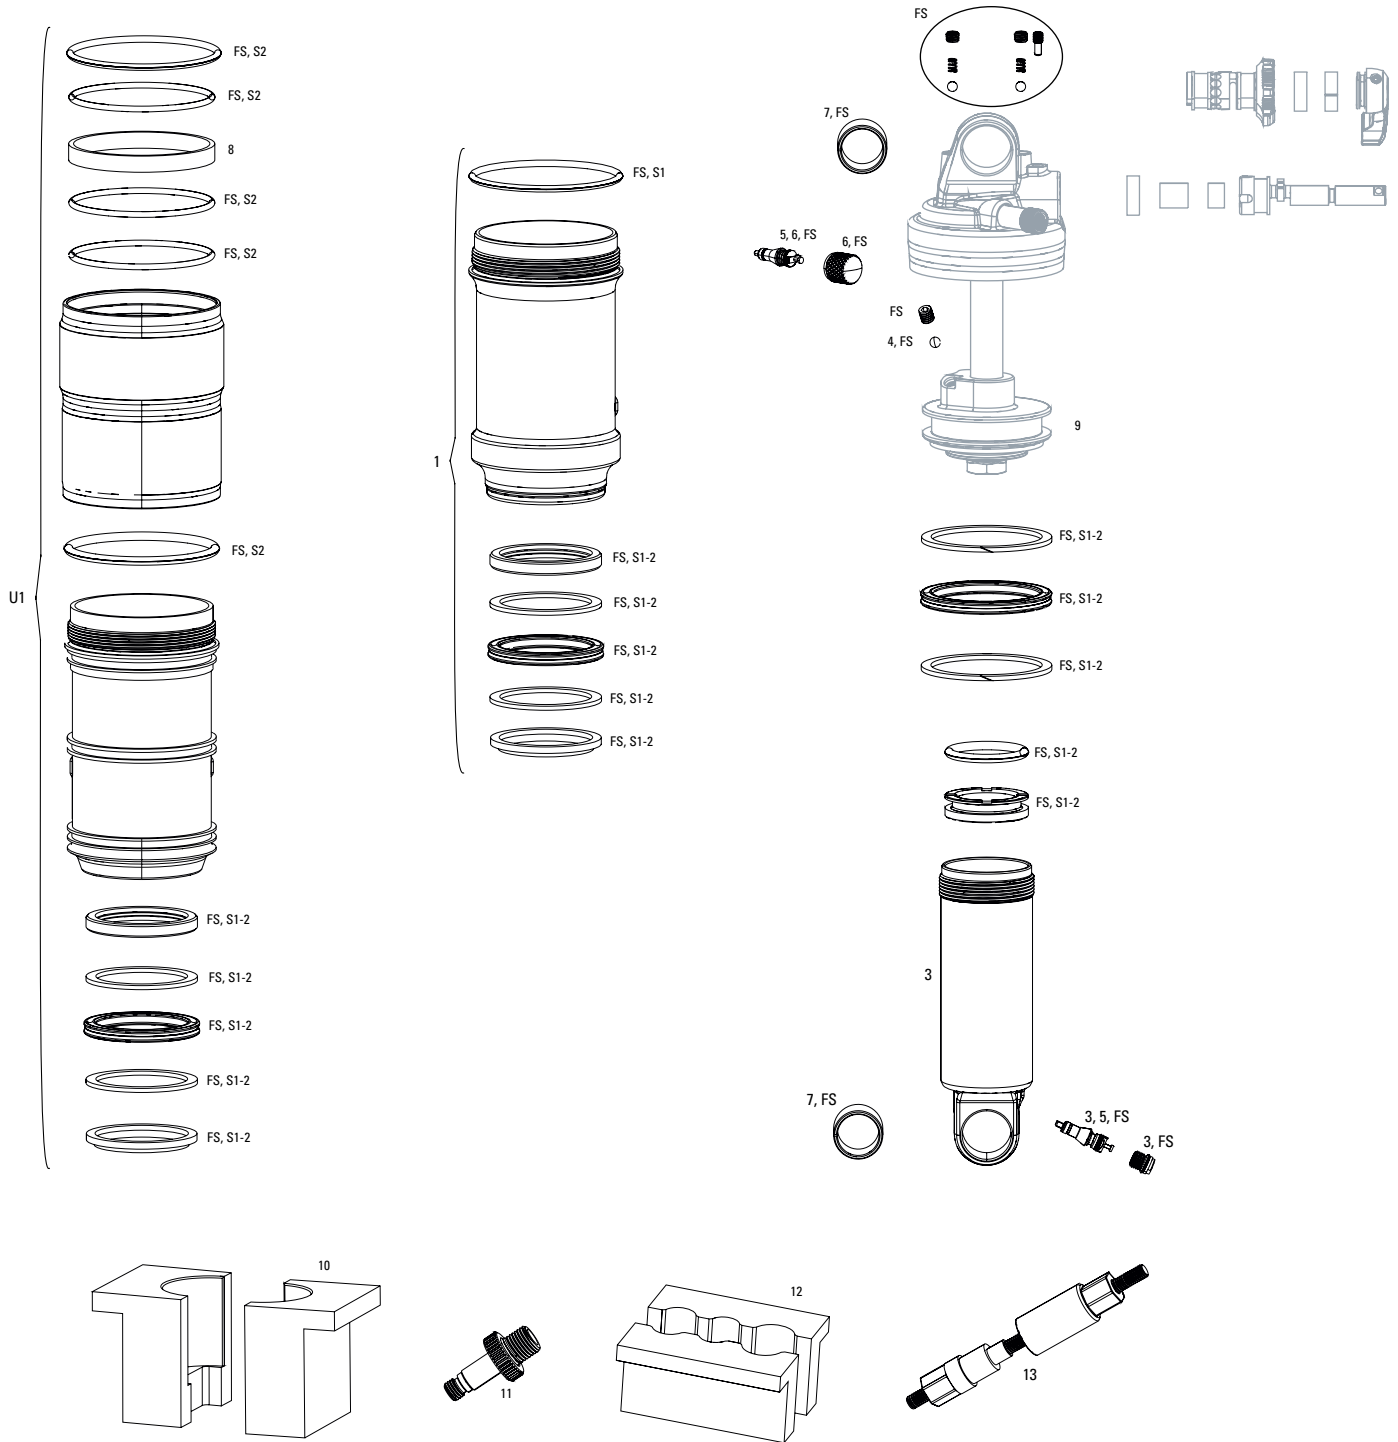

MONARCH RT3 D1-D2 (2016-2021)

Note:

1. Service Kit Full - Monarch RT3 intended for air seal and oil change/service to damper. AM Rear Shock Air Can Service Kit, Basic - Monarch RT3 intended for air seal service only.
2. Use 1/2"x1/2" Rear Shock Bushing/Mount Hardware Tool to remove and install eyelet bushing and mounting hardware.