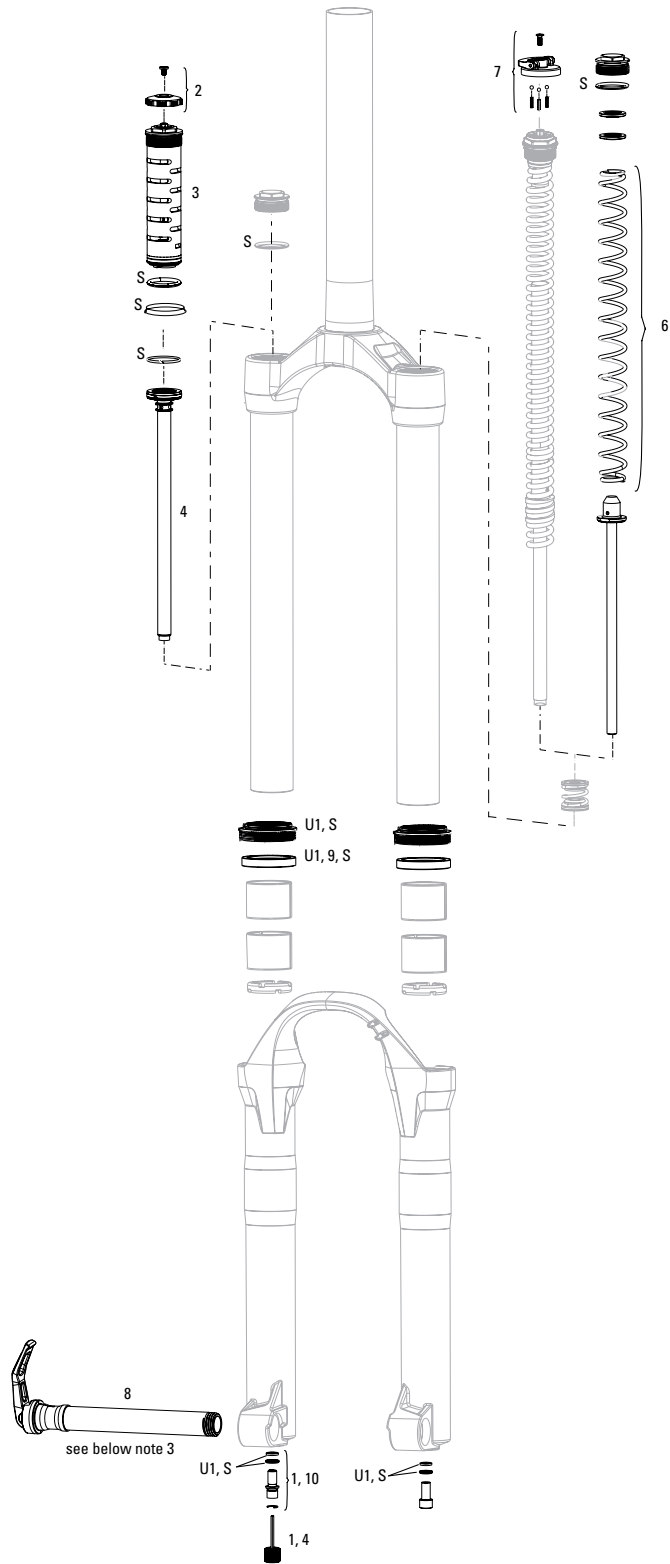

Note:

1. Full service kits include replaceable o-rings, glide rings, retaining rings, crush washers, crush washer retainers and shaft bolts/nuts. All air service kits include replacement schrader valve cores. Not all service parts are pictured. All basic service kits include the following replaceable wear items: o-rings, glide rings, dust seals, and foam rings.
2. Aftermarket forks include Medium spring installed. Soft and Firm tuning springs are included in fork box.
3. A complete decal and maxle overview can be found in back of the catalog.