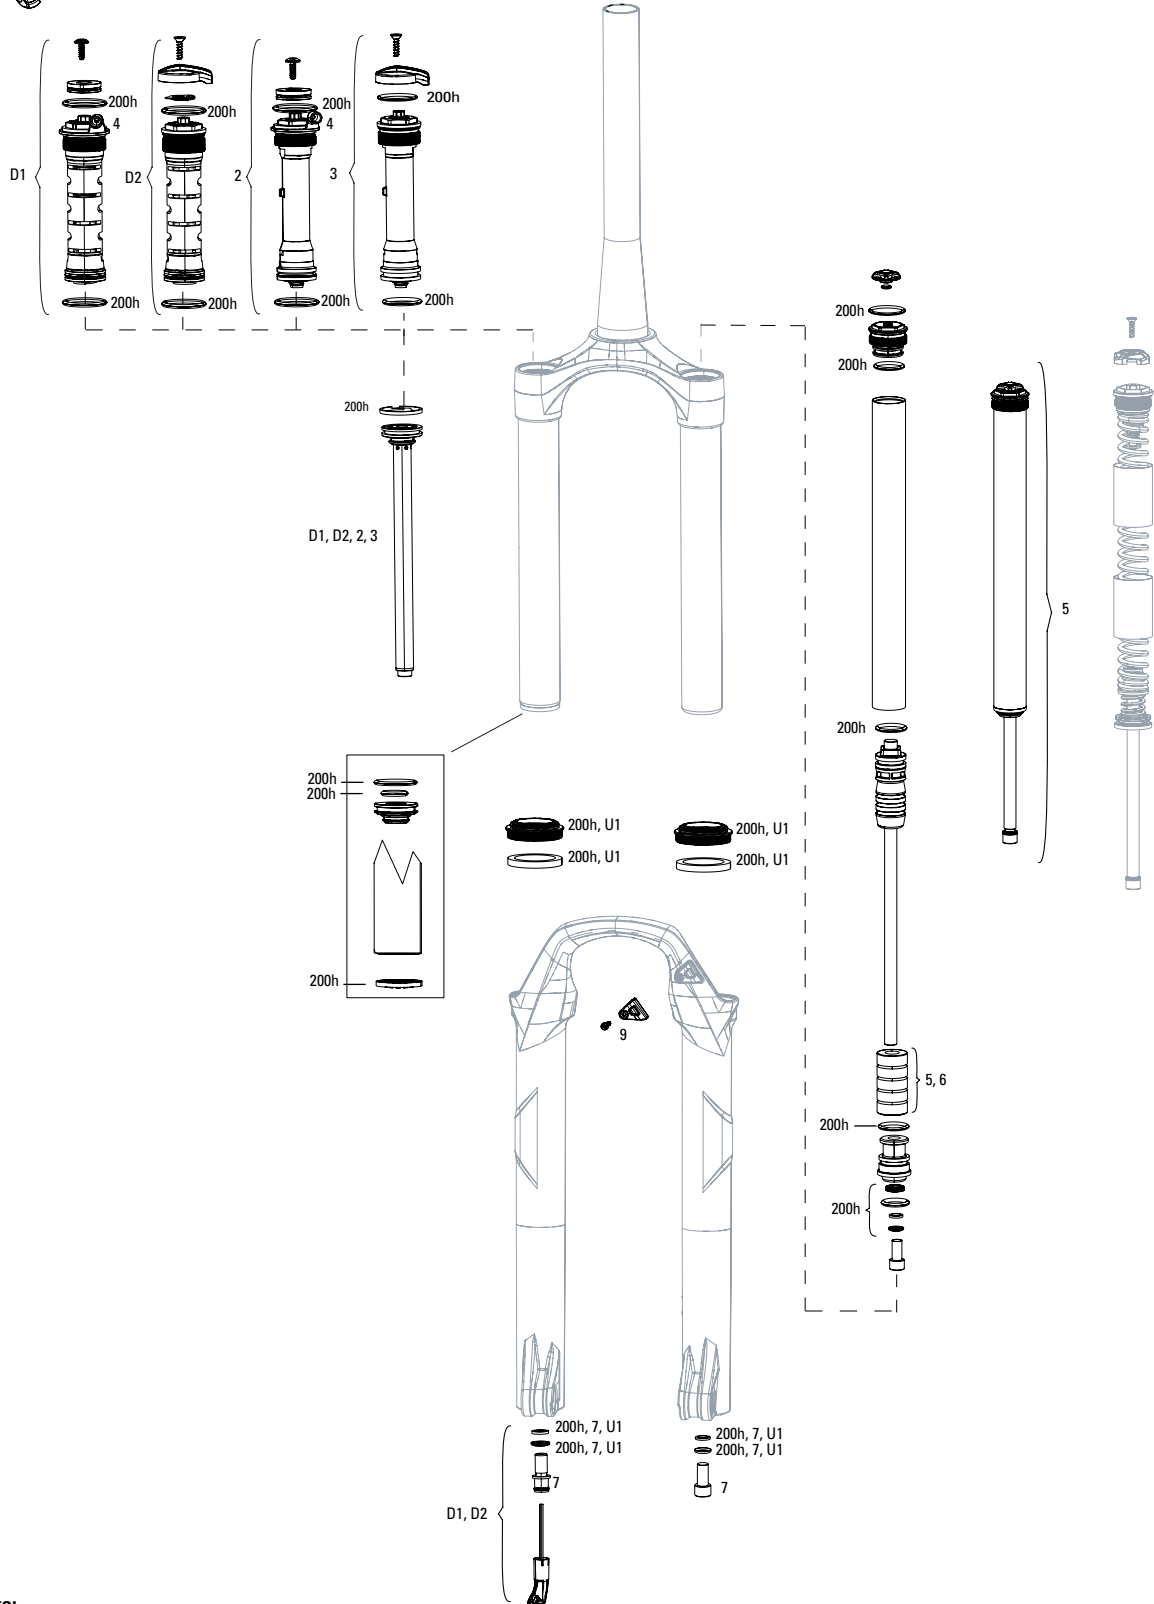

RECON TK B1/ RL B1 (2020)

U2, 1

Note:

1. All basic service kits include the following replaceable wear items: o-rings, glide rings, dust seals, and foam rings.
2. Use air spring kit to upgrade and change firmness in coil forks
3. Convert from Crown Adjust to Remote Adjust: Remote compression damper requires remote compression adjuster spool, cable clamp and remote lever assembly.
4. Maximum Tire Diameter: 710mm Maximum Tire Width: 62mm
5. Recon Silver RL B1/TK B1 32mm lower legs use flangless wiper seals.