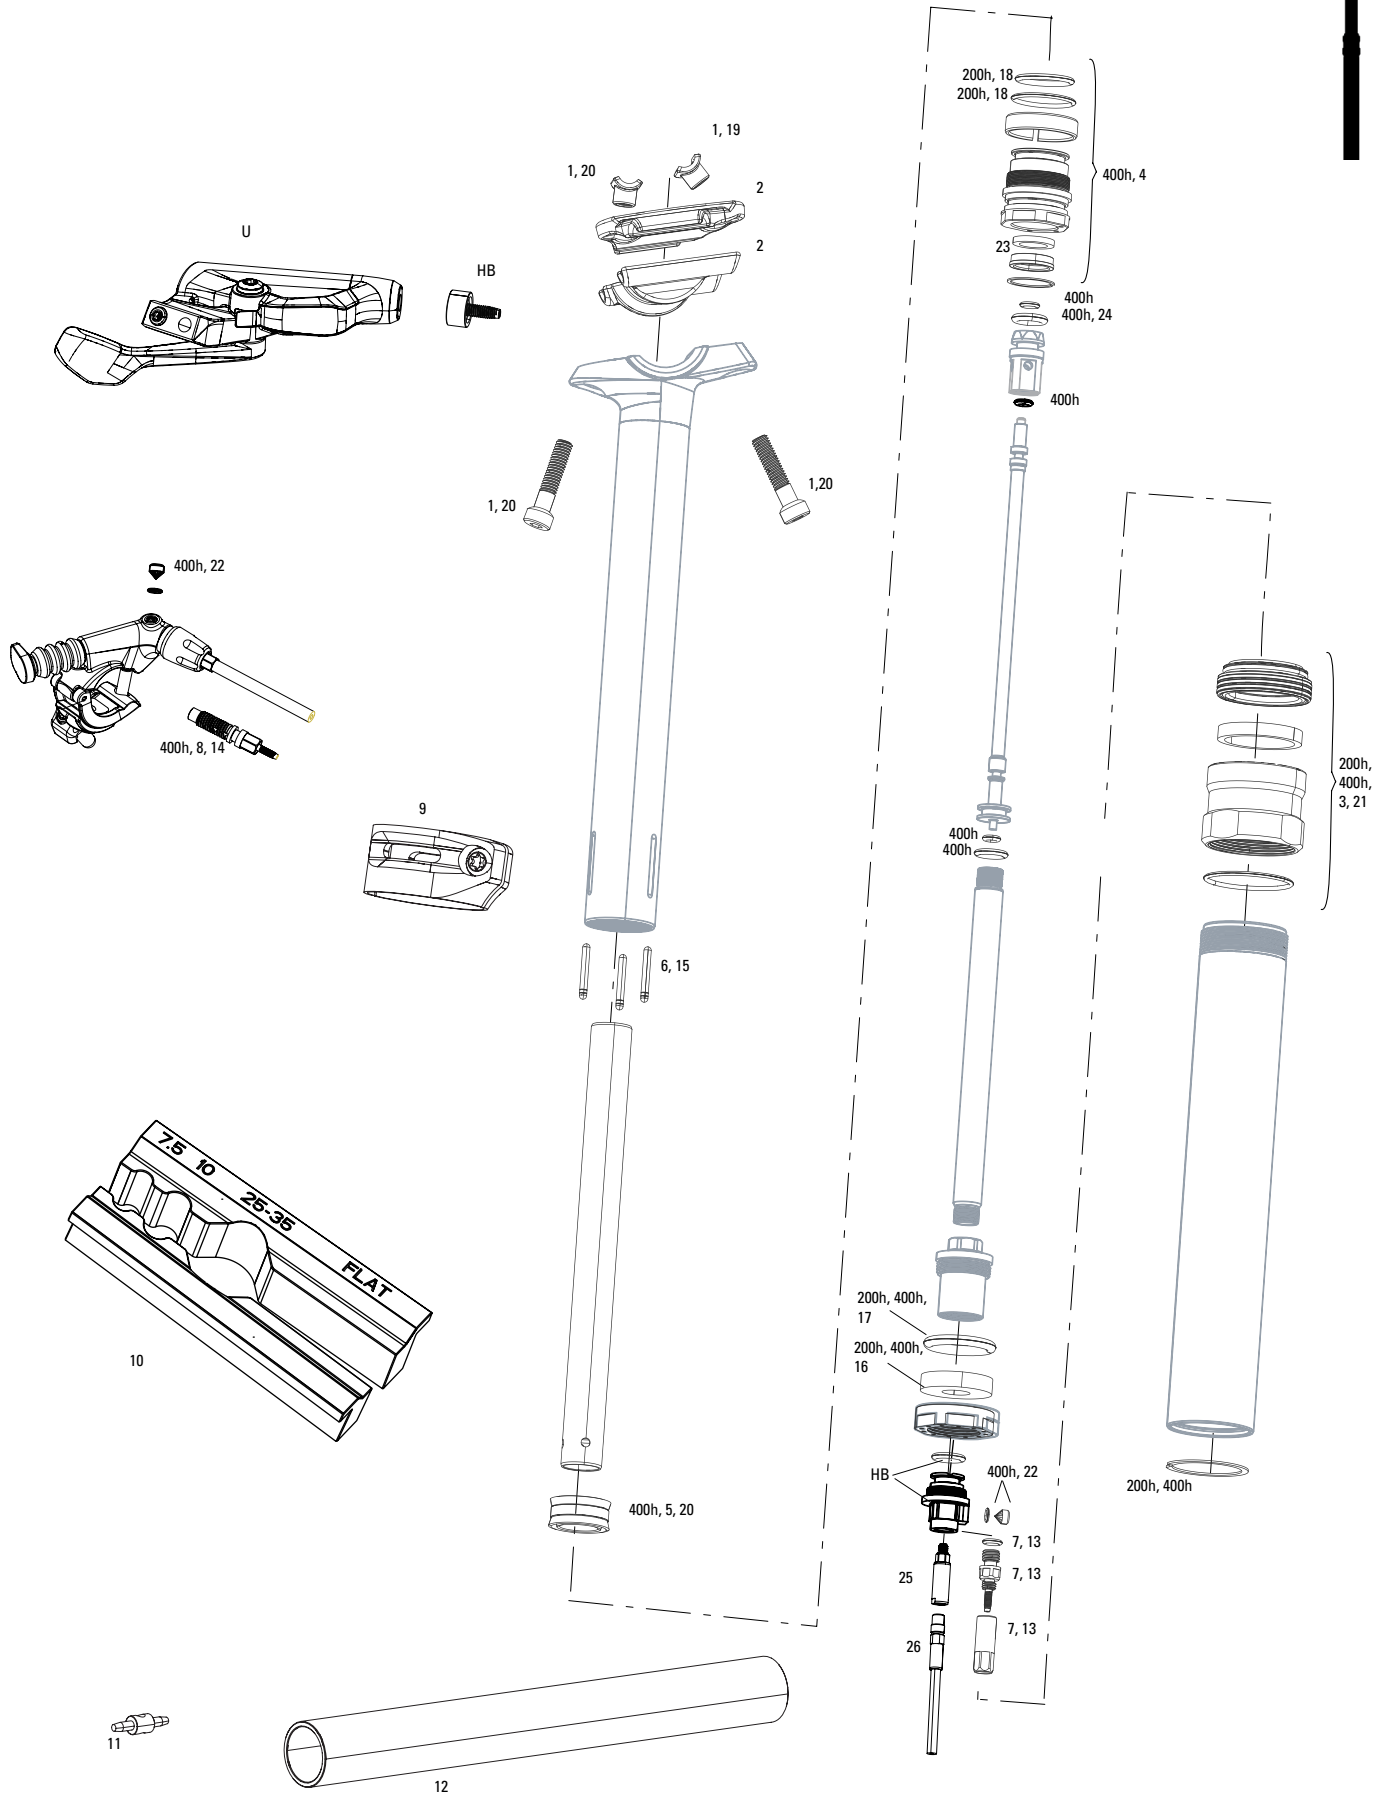

REVERB STEALTH B1 (2017-2019)

REVERB STEALTH B1 (2017-2019)