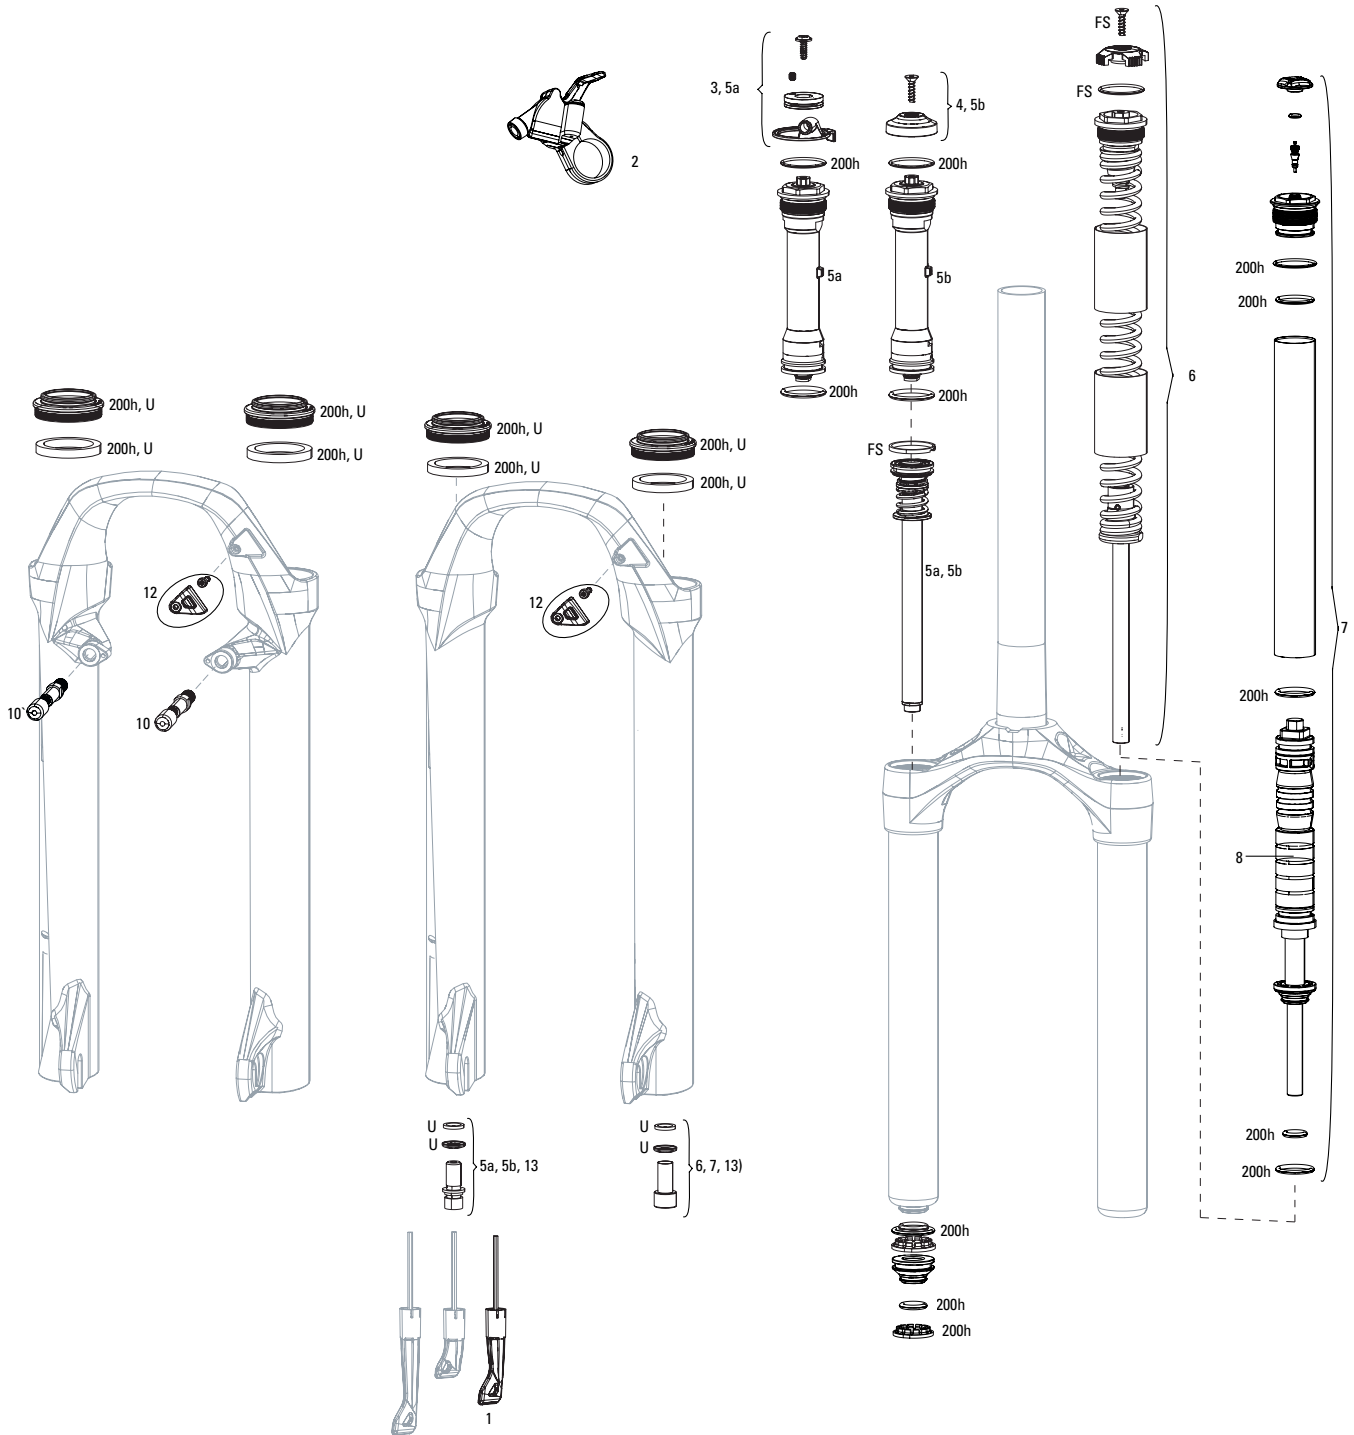

Note:

1. 200H service kits include replaceable o-rings, glide rings, crush washers, crush washer retainers and wiper seals.
2. Decal page can be found in back of the catalog.
3. A3 Spring Internals and Damper Internals (.8mm thread pitch) are not compatible with A1-A2 30 Silver (1.0mm thread pitch)