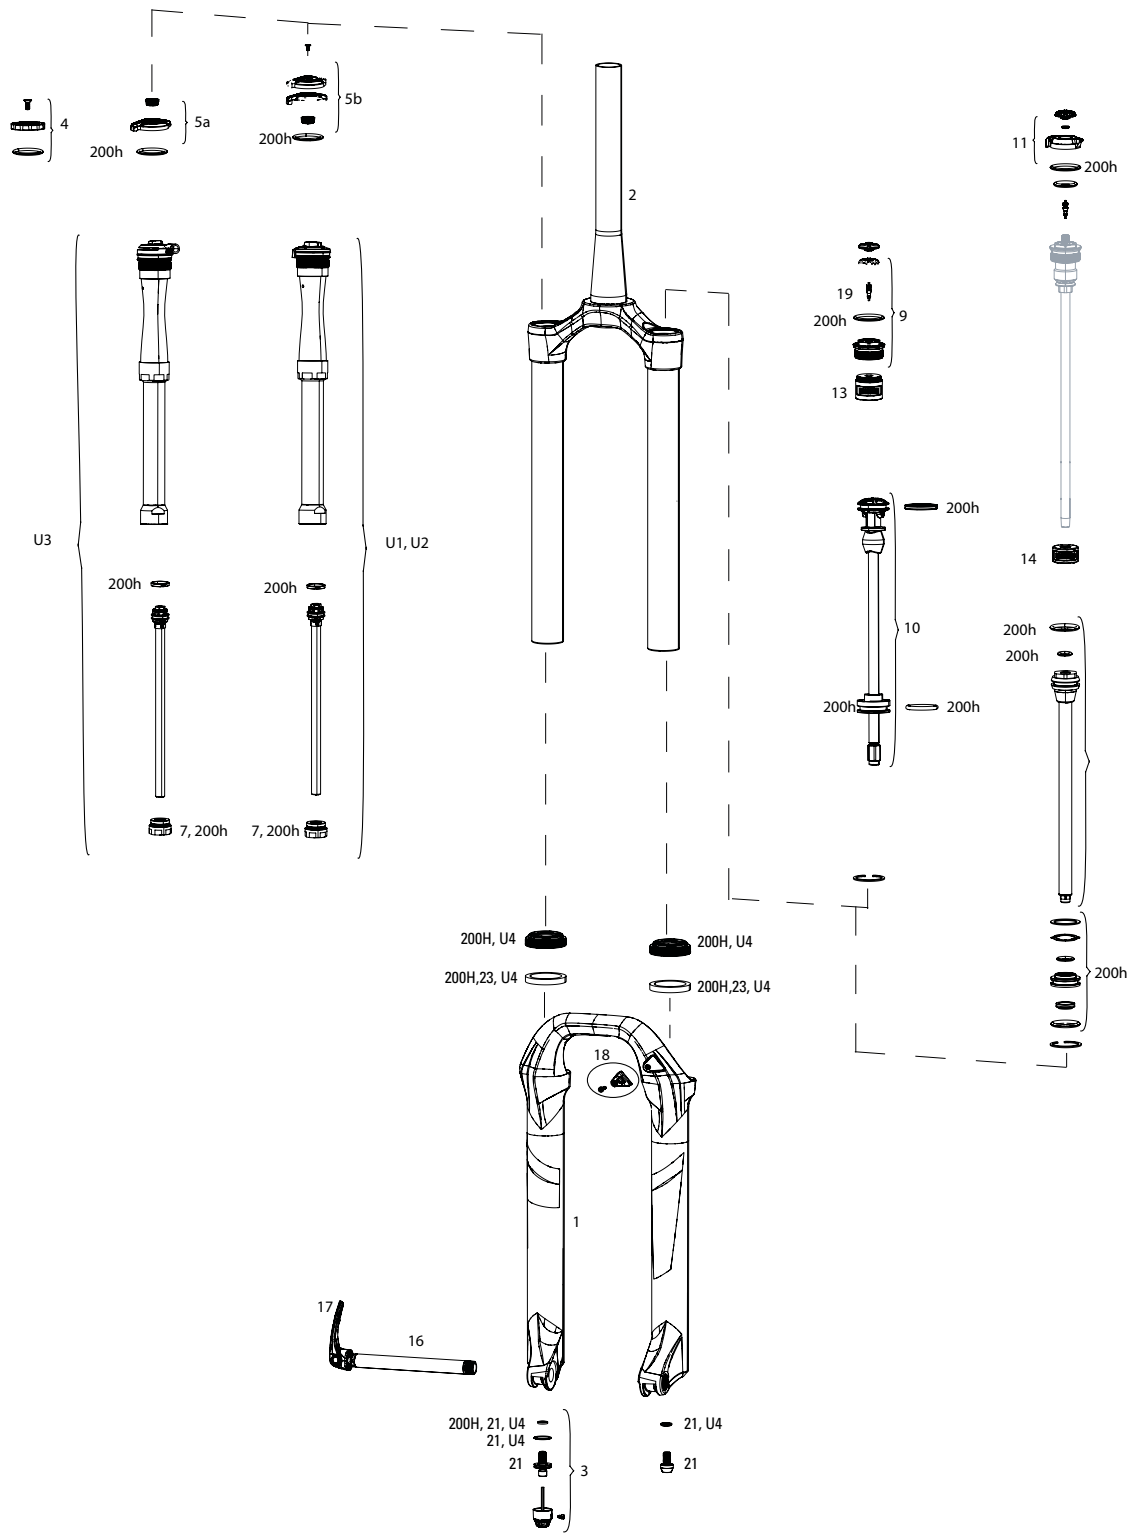

LYRIK SELECT/SELECT+/ULTIMATE C2 (2020)

Note:

1. 200h service kits include replaceable o-rings, glide rings, retaining rings, crush washers, sealheads, lower leg seals and foam rings. See www.sram.com/service for more information.
2. For Travel Change, see the respective pages in this catalog, listed in the Index.
3. Lyrik CSU's do not come with gradients printed on the stanchion tubes.
4. A complete decal and maxle overview can be found in back of the catalog.