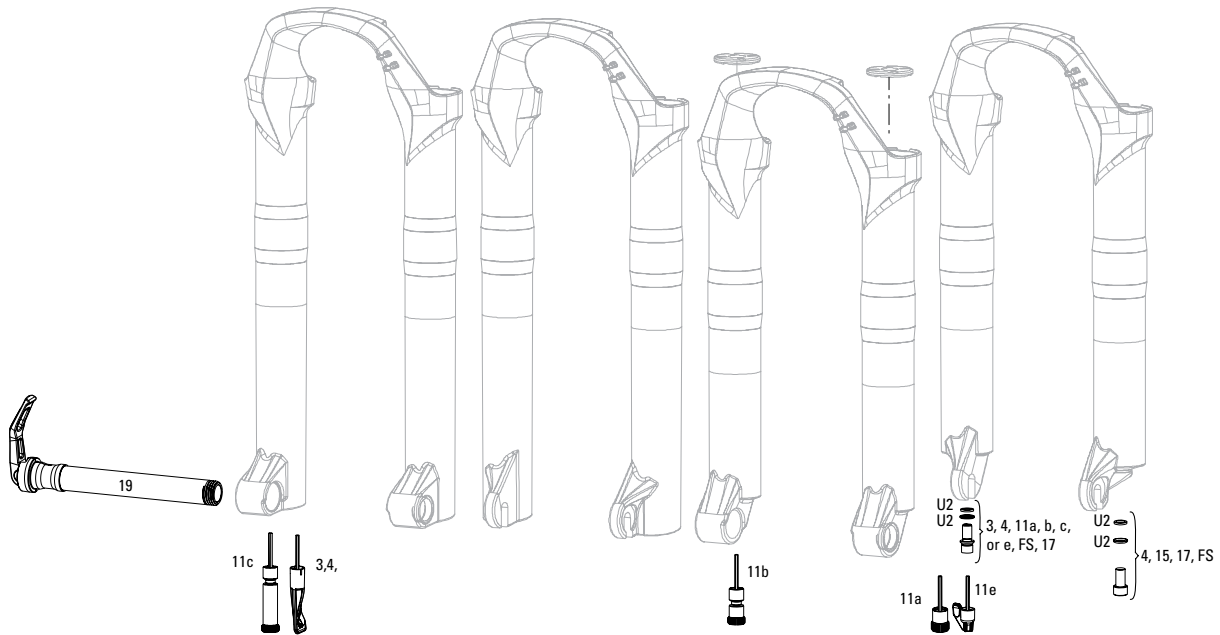

RECON SILVER A1-A3 (2011-2015)

Note:

1. Full service kits include replaceable o-rings, glide rings, retaining rings, crush washers, crush washer retainers and shaft bolts/nuts. Not all service parts are pictured. All basic service kits include the following replaceable wear items: o-rings, glide rings, dust seals, and foam rings.
2. Convert from Crown Adjust to Remote Adjust: Remote compression damper requires remote compression adjuster spool, cable clamp and remote lever assembly.