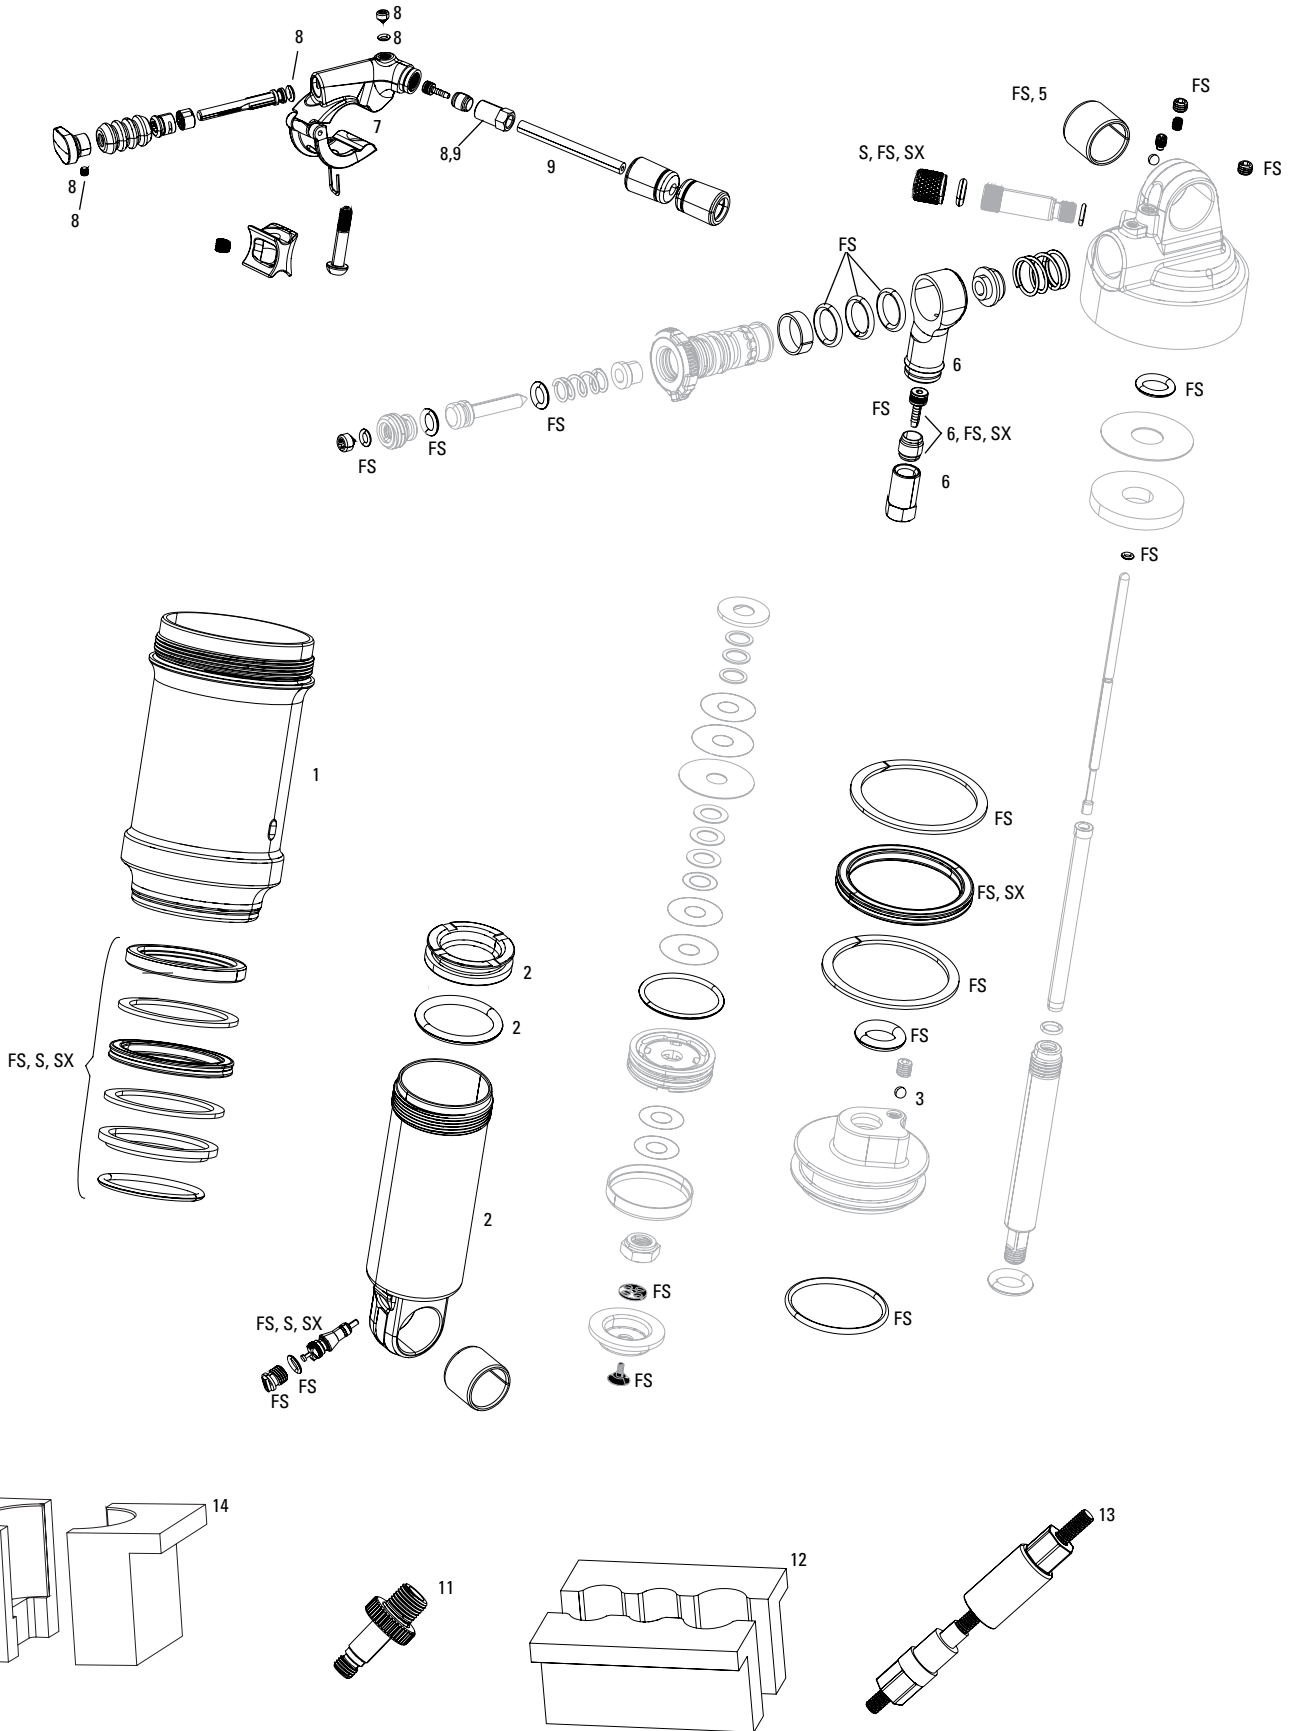

# MONARCH XX A1-B1 (2012-2013)

Xloc remote lever assembled, includes hose