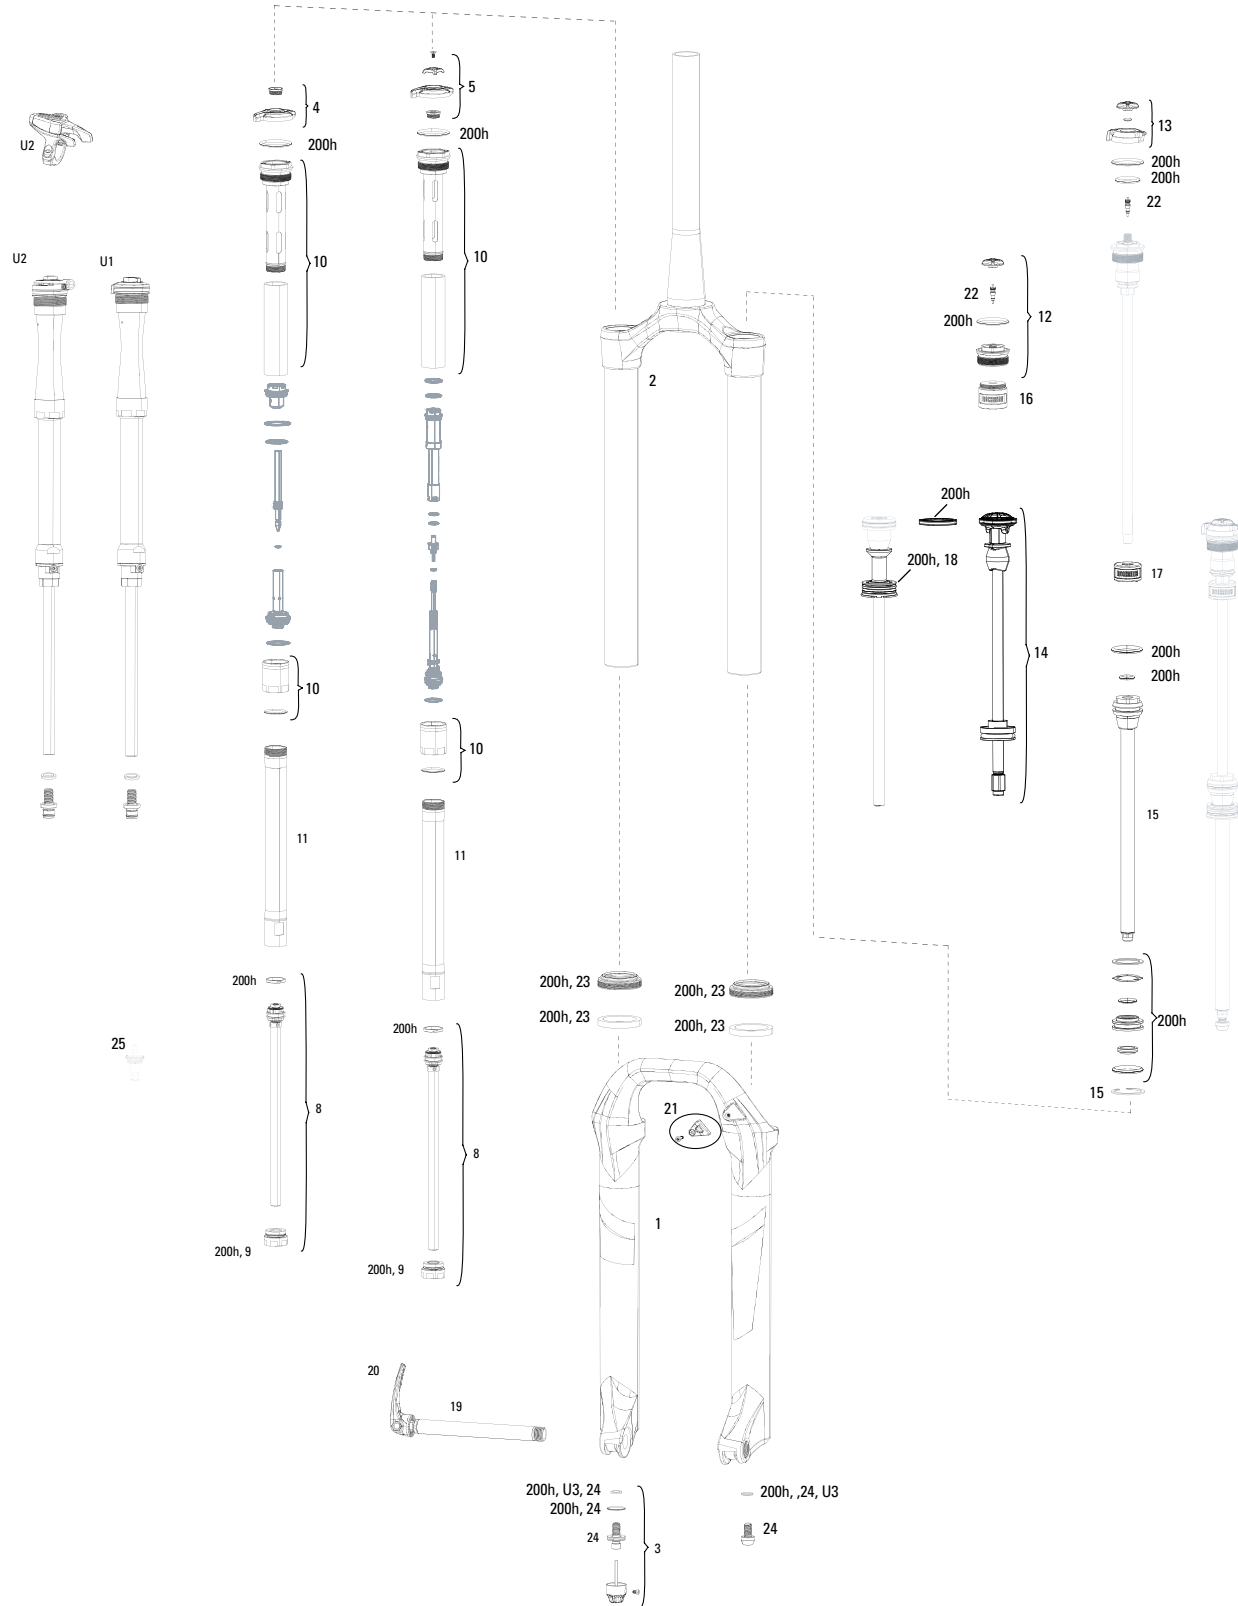

PIKE BOOST 15X110 A2 (2017)

Note:

1. 200 Hour Service kits include replaceable o-rings, glide rings, retaining rings, crush washers, crush washer retainers and wiper seals. All air service kits include replacement schrader valve cores. All basic service kits include the following replaceable wear items: o-rings, glide rings, dust seals, and foam rings.
2. Charger damper fluid - use RockShox Rear Suspension Damping Fluid 3wt.
3. Charger lower leg lubricant - use RockShox Pike Suspension Oil, 0w-30.
4. Charger damper bleed - use Bleed fitting Charger Damper and RockShox Charger Damper Standard Bleed Kit.
5. For Travel Change and Bottomless Token options, see the respective pages in this catalog, listed in the Index.
6. Pike Solo Air CSU's do not come with gradients printed on the stanchion tubes.
7. Pike Boost Compatible threading for the top cap of the Charger Damper and Air Top Cap is specific to the Boost Compatible chassis.
8. A complete decal and maxle overview can be found in back of the catalog.