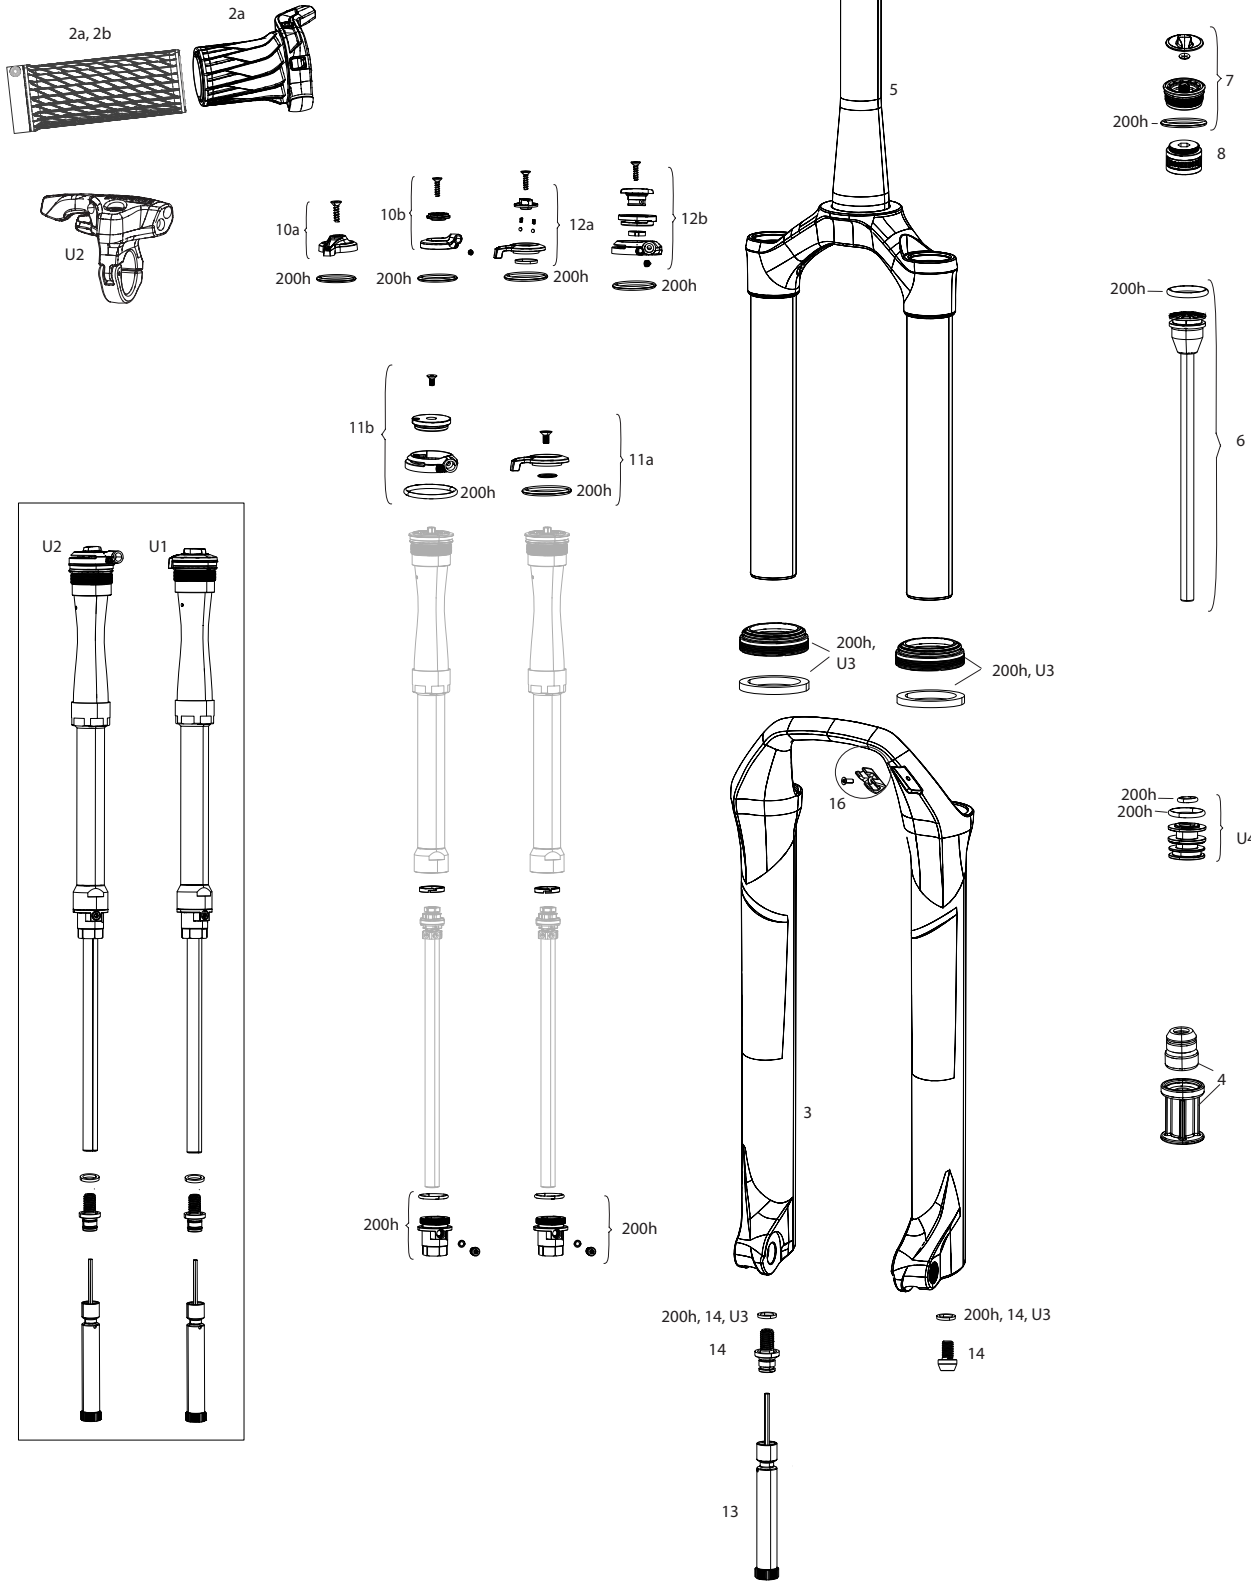

SID (32MM) SELECT/SELECT+/ULTIMATE B4 (2020)

Note:

1. 2020 SID models require exact oil and grease type called out on service kit label and in the service manual. See www.sram.com/service for more info.
2. Convert from Crown Adjust to Cable Remote Adjust: Remote compression damper, remote compression adjuster spool, cable clamp and remote lever assembly.
3. SID chassis and internals may be travel-specific. See part kit descriptions for identification.
4. Decal and Maxle pages can be found in back of the catalog.