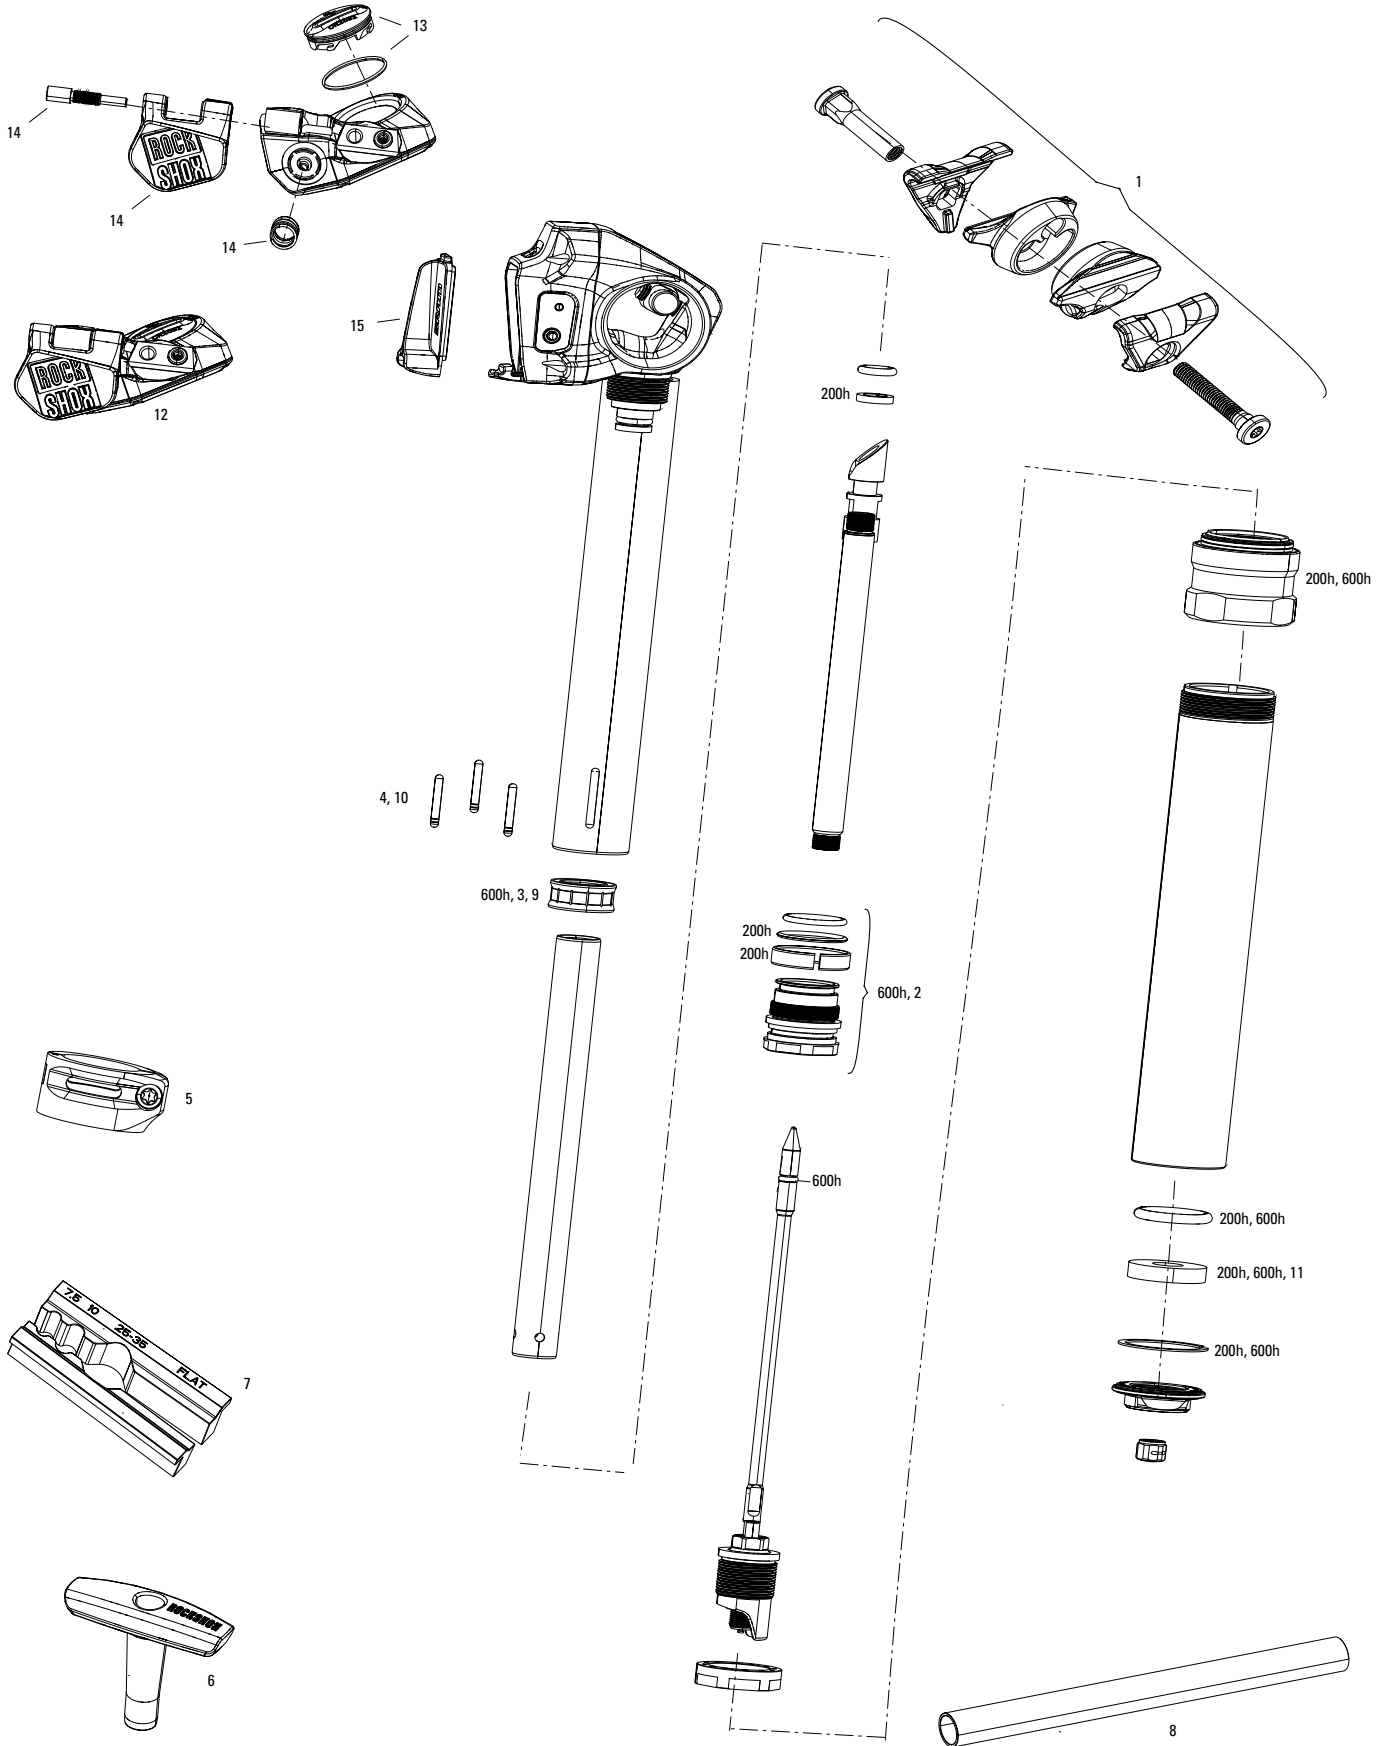

REVERB AXS A1 (2020-2021)

Note:
1. Reverb AXS uses Serene Fluid

REVERB AXS A1 (2020-2021)

SERVICE

200h	11.6818.051.000	SEATPOST SERVICE KIT - 200 HOUR/1 YEAR SERVICE (INCLUDES FOAM RING, TOPCAP ASSEMBLY, INNER SEALHEAD BUSHING, & O-RINGS) - REVERB AXS
600h	11.6818.051.001	SEATPOST SERVICE KIT - 600 HOUR/3 YEAR SERVICE (INCLUDES IFP, SEALHEAD ASSEMBLY, AND TOPCAP ASSEMBLY; REQUIRES OIL HEIGHT TOOL & IFP HEIGHT TOOL) REVERB AXS

SPARES

1	11.6818.054.000	SEATPOST POST CLAMP KIT - (INCLUDES CLAMP, NUTS & BOLTS) - REVERB AXS A1 (2020)
2	11.6818.033.000	SEATPOST INNER SEALHEAD - (CONTAINS SEALHEAD WITH BUSHINGS, O-RINGS, WIPER SEAL, RETAINING RING) - REVERB STEALTH B1(2017), REVERB AXS (2020+)
3	11.6818.053.000	SEATPOST IFP - GREY (INTERNAL FLOATING PISTON (QTY 1) - REVERB/REVERB STEALTH A1-C1, REVERB AXS A1
4	11.6818.037.000	SEATPOST BRASS KEYS - SIZE 0 (QTY 3) - REVERB/REVERB STEALTH A1- B1, REVERB AXS (2020+)
4	11.6818.037.001	SEATPOST BRASS KEYS - SIZE 3 (QTY 3) - REVERB/REVERB STEALTH A1- B1, REVERB AXS (2020+)
4	11.6818.037.002	SEATPOST BRASS KEYS - SIZE 4 (QTY 3) - REVERB/REVERB STEALTH A1- B1, REVERB AXS (2020+)
4	11.6818.037.003	SEATPOST BRASS KEYS - SIZE 5 (QTY 3) - REVERB/REVERB STEALTH A1- B1, REVERB AXS (2020+)
4	11.6818.037.004	SEATPOST BRASS KEYS - SIZE 6 (QTY 3) - REVERB/REVERB STEALTH A1- B1, REVERB AXS (2020+)
5	00.6818.006.000	REVERB ENDURO HEIGHT COLLAR SILVER

TOOLS/GREASE/FLUIDS

ns	00.4318.008.002	GREASE ROCKSHOX DYNAMIC SEAL GREASE (PTFE) 1OZ - RECOMMENDED FOR SERVICING REAR SHOCKS & FORKS
ns	00.4318.008.004	GREASE ROCKSHOX DYNAMIC SEAL GREASE 500ML - RECOMMENDED FOR SERVICING REAR SHOCKS & FORKS
ns	11.4115.094.050	MAXIMA SEAT POST FLUID SERENE, 16 OZ BOTTLE - REVERB (FOR USE IN SERVICING REVERB SEAT POST ONLY, NOT FOR USE IN REMOTE)
ns	00.4315.023.010	HIGH-PRESSURE FORK/SHOCK PUMP (300 PSI MAX) ROCKSHOX
ns	00.4315.022.010	REAR SHOCK SCHRADER VALVE REMOVAL TOOL ROCKSHOX
6	00.6818.044.000	SEATPOST VENT VALVE TOOL - REVERB AXS/REVERB C1
7	00.6818.045.000	SEATPOST VICE BLOCKS - 7.5MM,10MM, 25-35MM (USED FOR REVERB SERVICE) - REVERB AXS/REVERB A1-B1/REVERB STEALTH A2-C1
8	00.6818.043.000	SEATPOST IFP HEIGHT TOOL (210MM LENGTH) - REVERB AXS/REVERB A1-B1/REVERB STEALTH A2-C1

TACKLEBOX AND BULK SPARES

9	11.6818.053.001	SEATPOST IFP - GREY (INTERNAL FLOATING PISTON (QTY 10) - REVERB/REVERB STEALTH A1-C1, REVERB AXS A1
10	11.6818.035.000	SEATPOST BRASS KEYS - SIZE 0 (QTY 12) - REVERB/REVERB STEALTH A1- B1, REVERB AXS (2020+)
10	11.6818.035.001	SEATPOST BRASS KEYS - SIZE 3 (QTY 12) - REVERB/REVERB STEALTH A1- B1, REVERB AXS (2020+)
10	11.6818.035.002	SEATPOST BRASS KEYS - SIZE 4 (QTY 12) - REVERB/REVERB STEALTH A1- B1, REVERB AXS (2020+)
10	11.6818.035.003	SEATPOST BRASS KEYS - SIZE 5 (QTY 12) - REVERB/REVERB STEALTH A1- B1, REVERB AXS (2020+)
10	11.6818.035.004	SEATPOST BRASS KEYS - SIZE 6 (QTY 12) - REVERB/REVERB STEALTH A1- B1, REVERB AXS (2020+)
11	11.6818.035.005	SEATPOST FOAM RING - (QTY 10) - REVERB/REVERB STEALTH A1- B1, REVERB AXS (2020+)

REMOTE

12	00.3018.254.000	EC AXS ROCKSHOX LEFT HAND 1 BUTTON CONTROLLER(INCLUDES DISCRETE CLAMP) - REVERB AXS A1+ (2020+)
13	11.7018.076.001	ELECTRONIC CONTROLLER BATTERY HATCH AND O-RING XX1, X01 EAGLE AXS AND REVERB AXS
ns	00.3018.102.000	SRAM ETAP/AXS BATTERY QTY 1
ns	00.3018.117.000	SRAM ETAP/AXS BATTERY CHARGER AND CORD
14	11.6818.052.000	SEATPOST LEVER KIT- ROCKSHOX LEFT, SINGLE (INCLUDES SPRING AND PIN) REVERB AXS
15	11.7618.008.000	BATTERY BLOCK- ETAP/AXS QTY 1