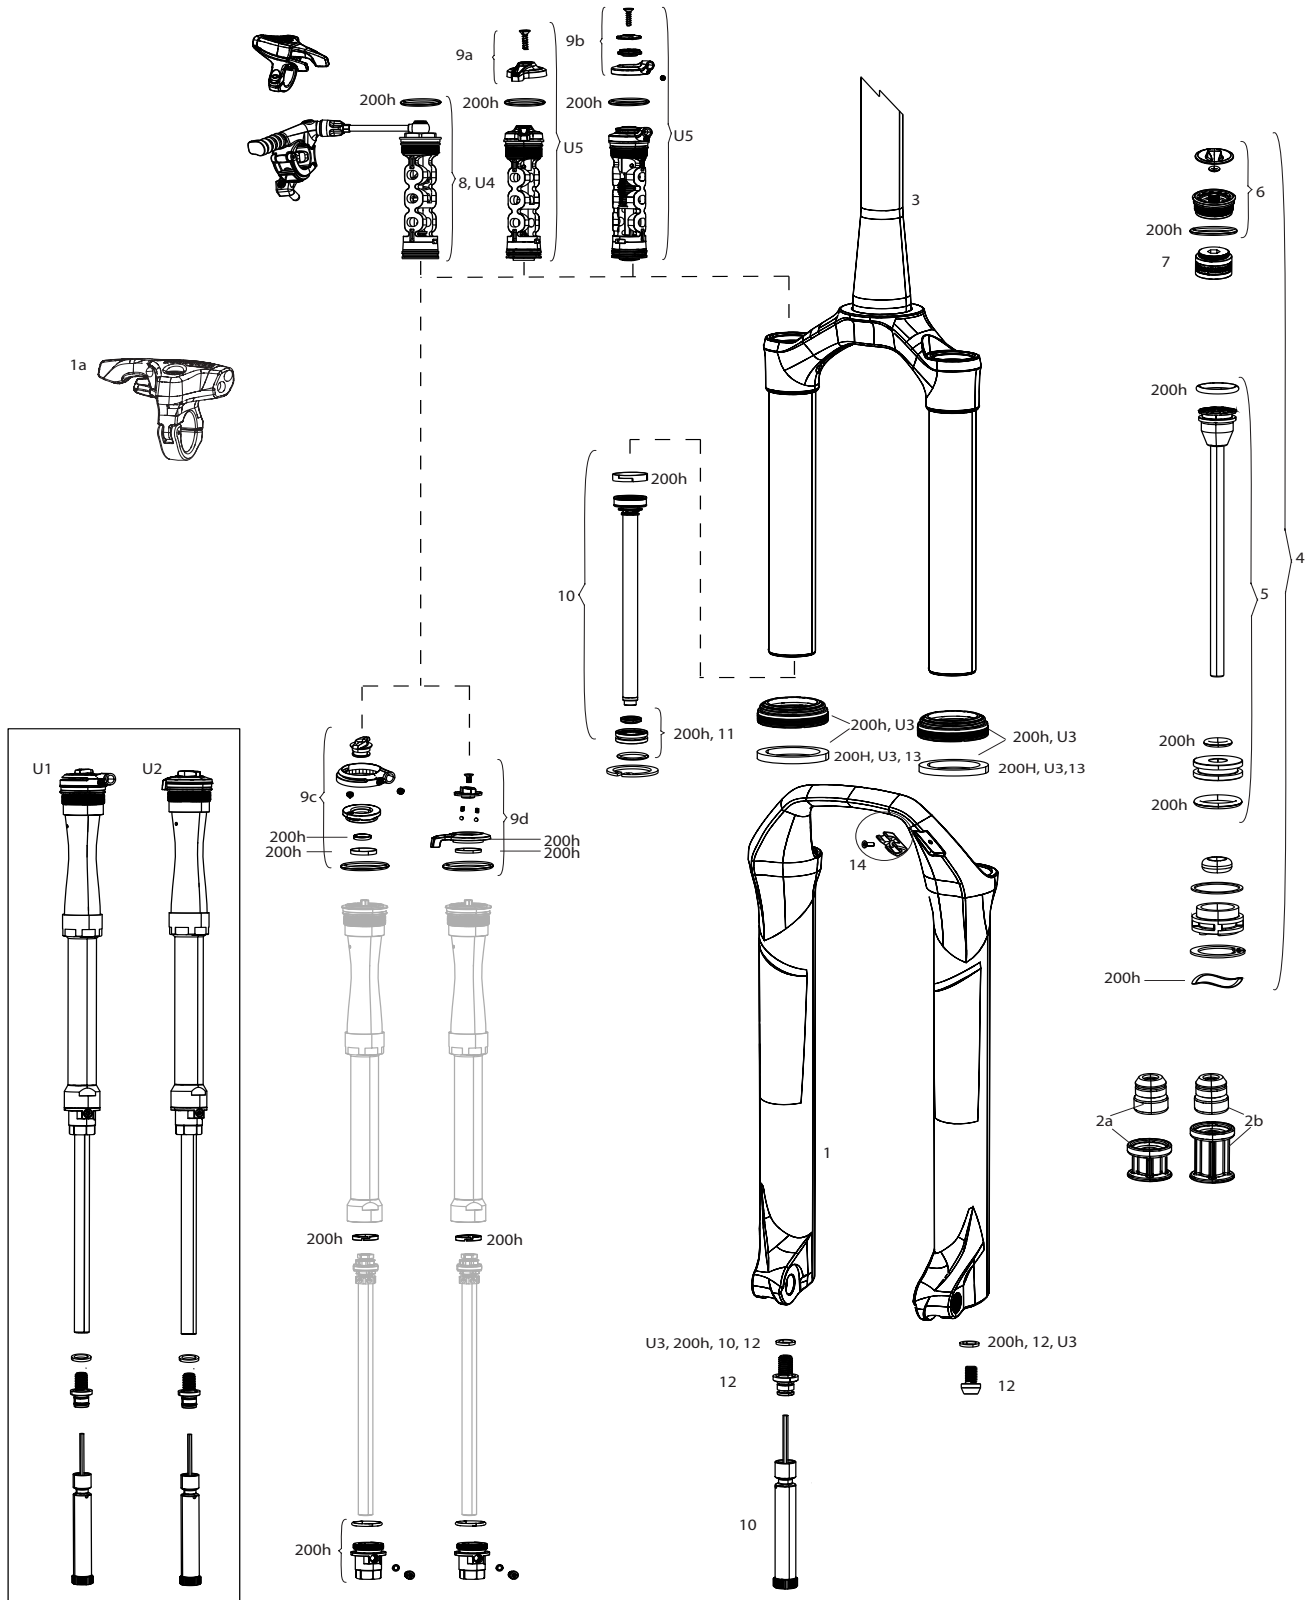

SID RLC A1/ XX/RL B1-B2 (2017-2019)

Note:

1. 2017-2019 SID models require exact oil and grease type called out on service kit label and in the service manual. See www.sram.com/service for more info.
2. 2017 SID models use a hour based service interval, see www.sram.com/service for more info.
3. Convert from Crown Adjust to Cable Remote Adjust: Remote compression damper, remote compression adjuster spool, cable clamp and remote lever assembly.
4. Solo Air internals require Solo Air CSU; Solo Air internals are not compatible with Dual Air CSU. Dual Air internals require Dual Air CSU; Dual Air internals are not compatible with Solo Air CSU.
5. SID chassis and internals may be travel-specific. See part kit descriptions for identification.
6. 120mm Air Spring is only compatible with 120mm chassis.
6. 2013+ XLoc remote uses Reverb hydraulic fluid. Use fluid indicated on fork top cap.
7. Decal and Maxle pages can be found in back of the catalog.