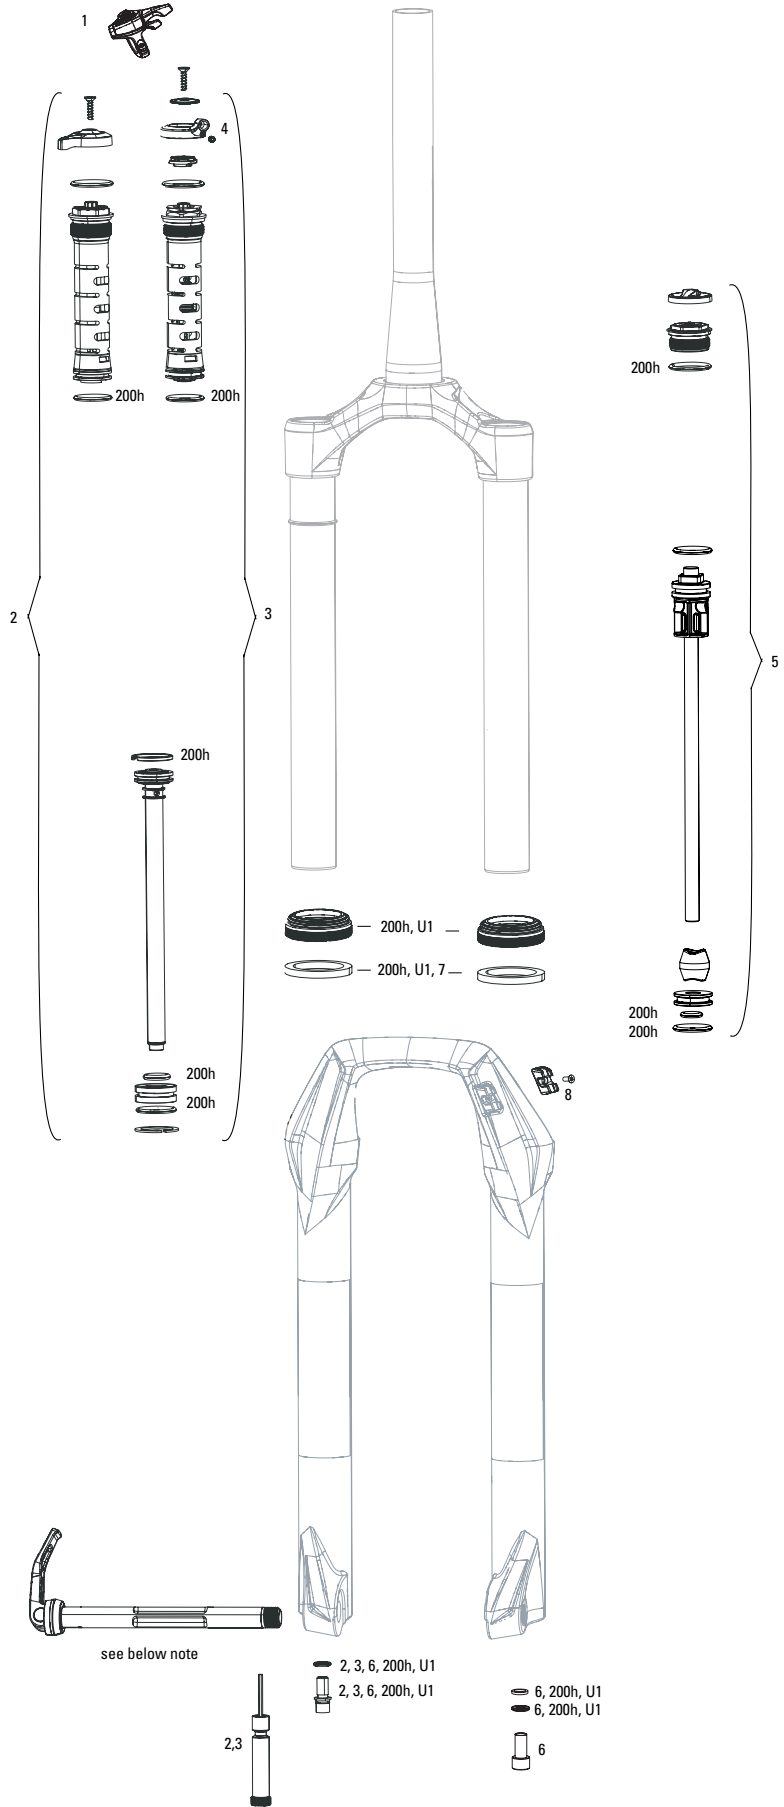

RECON GOLD C1 (2021)

Note:
1. Decal and Maxle pages can be found in back of the catalog.