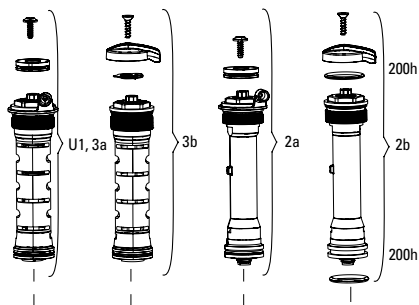

3a-b  
(2a-b not pictured)

- Note:**
1. All basic service kits include the following replaceable wear items: o-rings, glide rings, dust seals, and foam rings.
  2. Convert from Crown Adjust to Remote Adjust: Remote compression damper, remote compression adjuster spool, cable clamp and remote lever assembly.
  3. Thread Pitch is 0.8mm for Recon Silver C1 and Sektor Silver A2
  4. Maximum Tire Diameter: 714mm Maximum Tire Width: 81mm
  5. 32mm Boost lower legs use flangless wiper seals.
  - 6 Decal and Maxle pages can be found in back of the catalog.