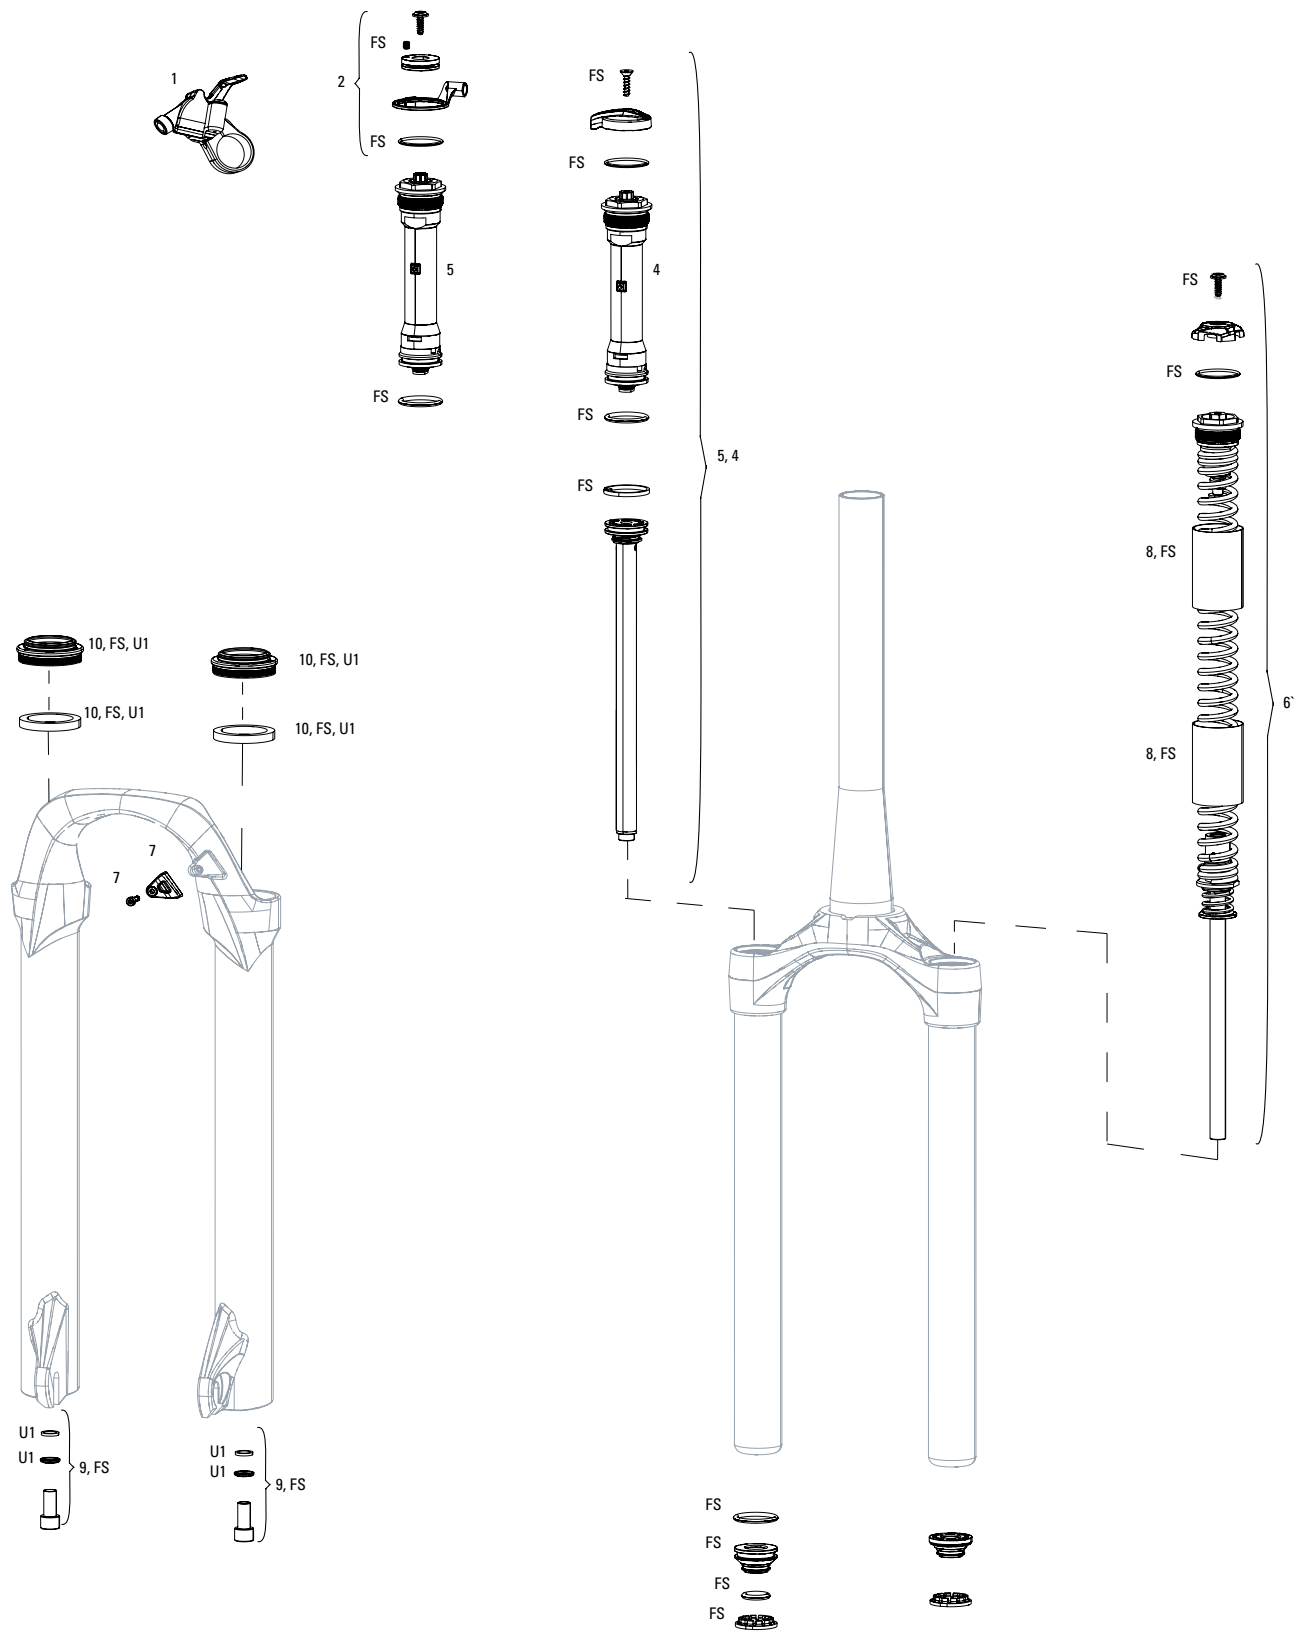

Note:
1. Full service kits include replaceable o-rings, glide rings, retaining rings, crush washers, crush washer retainers and shaft bolts/nuts. Not all service parts are pictured. All basic service kits include the following replaceable wear items: o-rings, glide rings, dust seals, and foam rings.