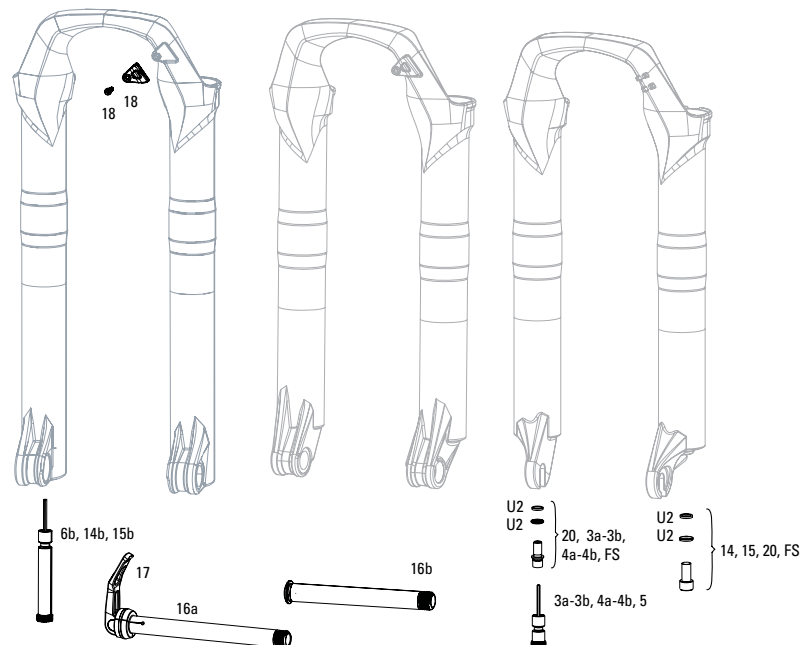

# SEKTOR GOLD A1-B2 (2011-2017)

**Note:**

1. All basic service kits include the following replaceable wear items: o-rings, glide rings, dust seals, and foam rings.
2. Convert from Crown Adjust to Remote Adjust: Remote compression damper, remote compression adjuster spool, cable clamp and remote lever assembly.
3. Maximum Tire Diameter: 714mm Maximum Tire Width: 81mm
4. 32mm Boost lower legs use flangless wiper seals.
5. Decal pages can be found in back of the catalog.