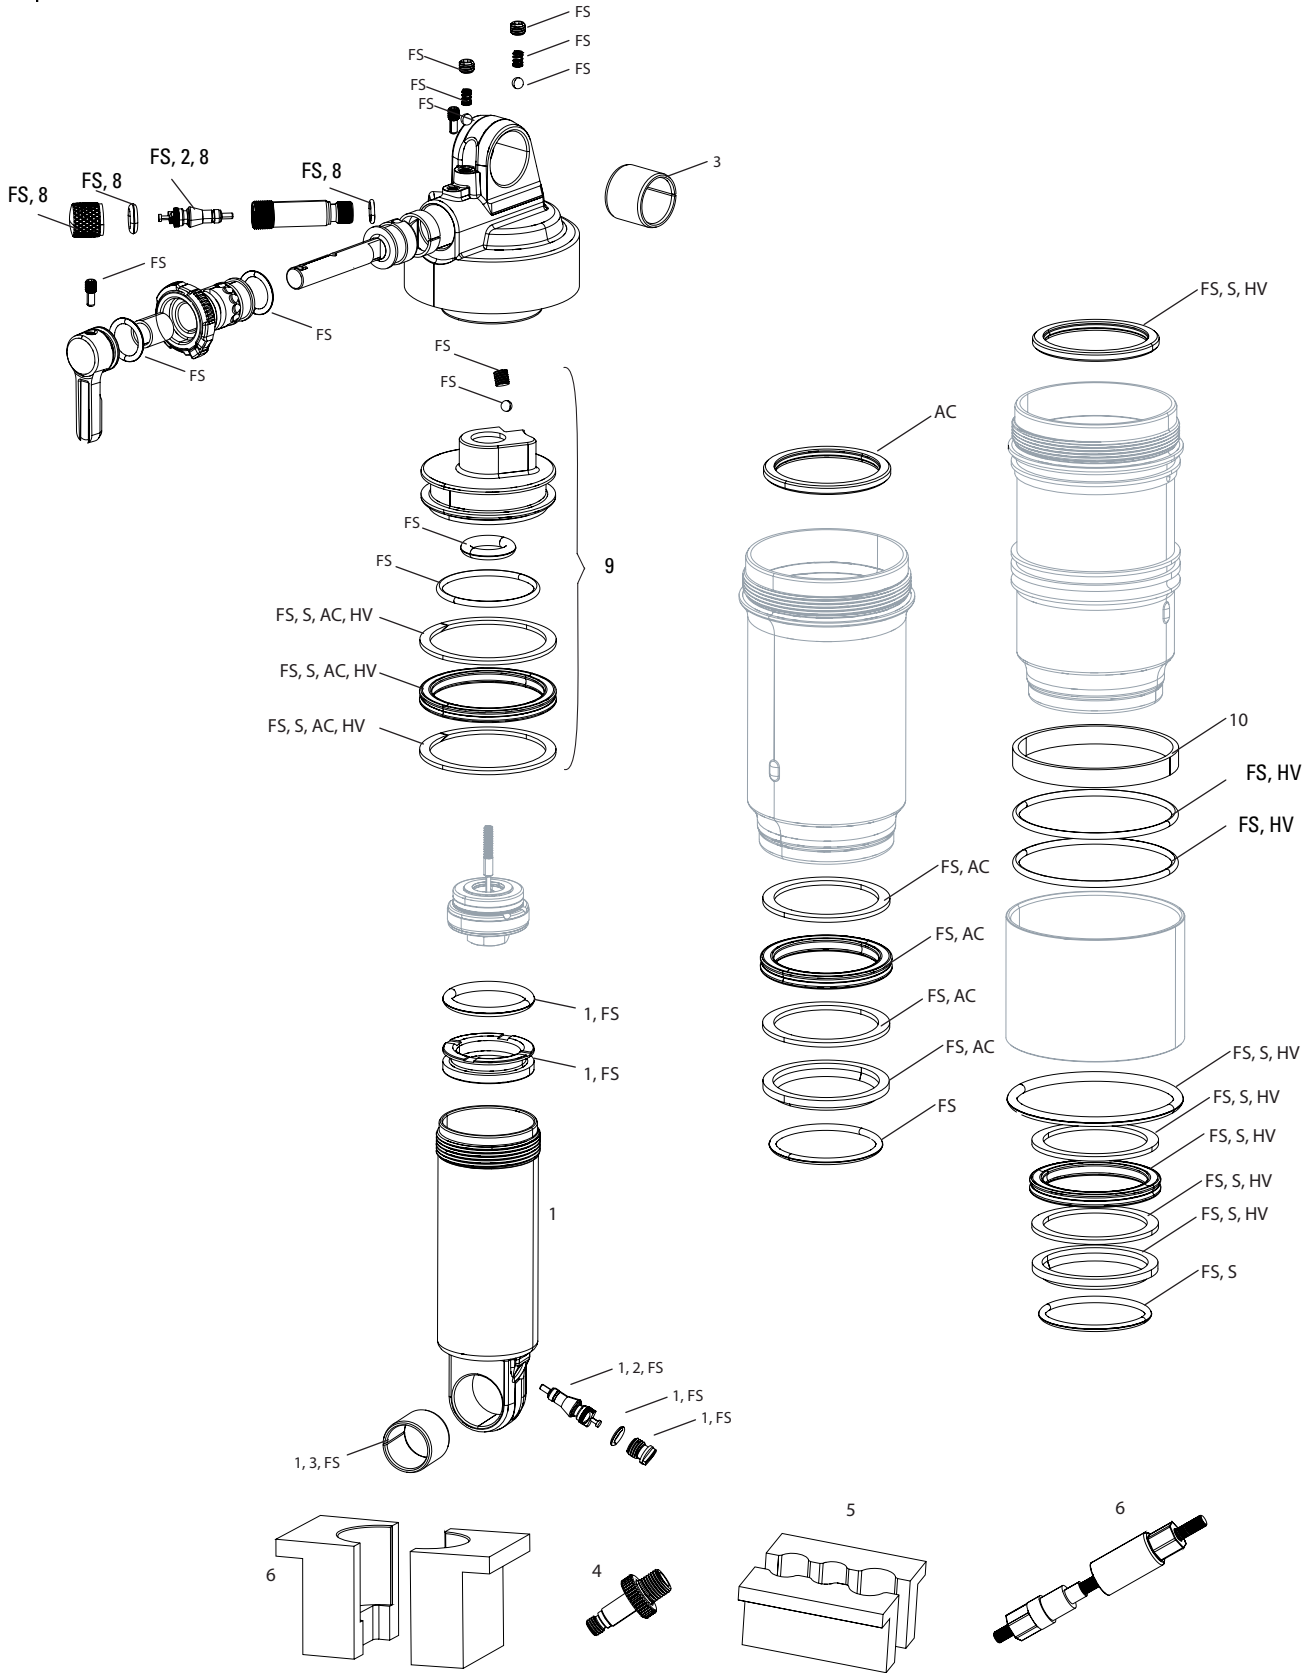

MONARCH RT3 B1 (2013)

Note:

1. 2013 Monarch RT3 parts, including air cans, are not compatible with pre-2013 Monarch rear shocks.
2. 2013 Monarch RT3 shaft and shaft adjuster rod are not serviceable. Do not attempt to disassemble.
3. Use 1/2"x1/2" Rear Shock Bushing/Mount Hardware Tool to remove and install eyelet bushing and mounting hardware.