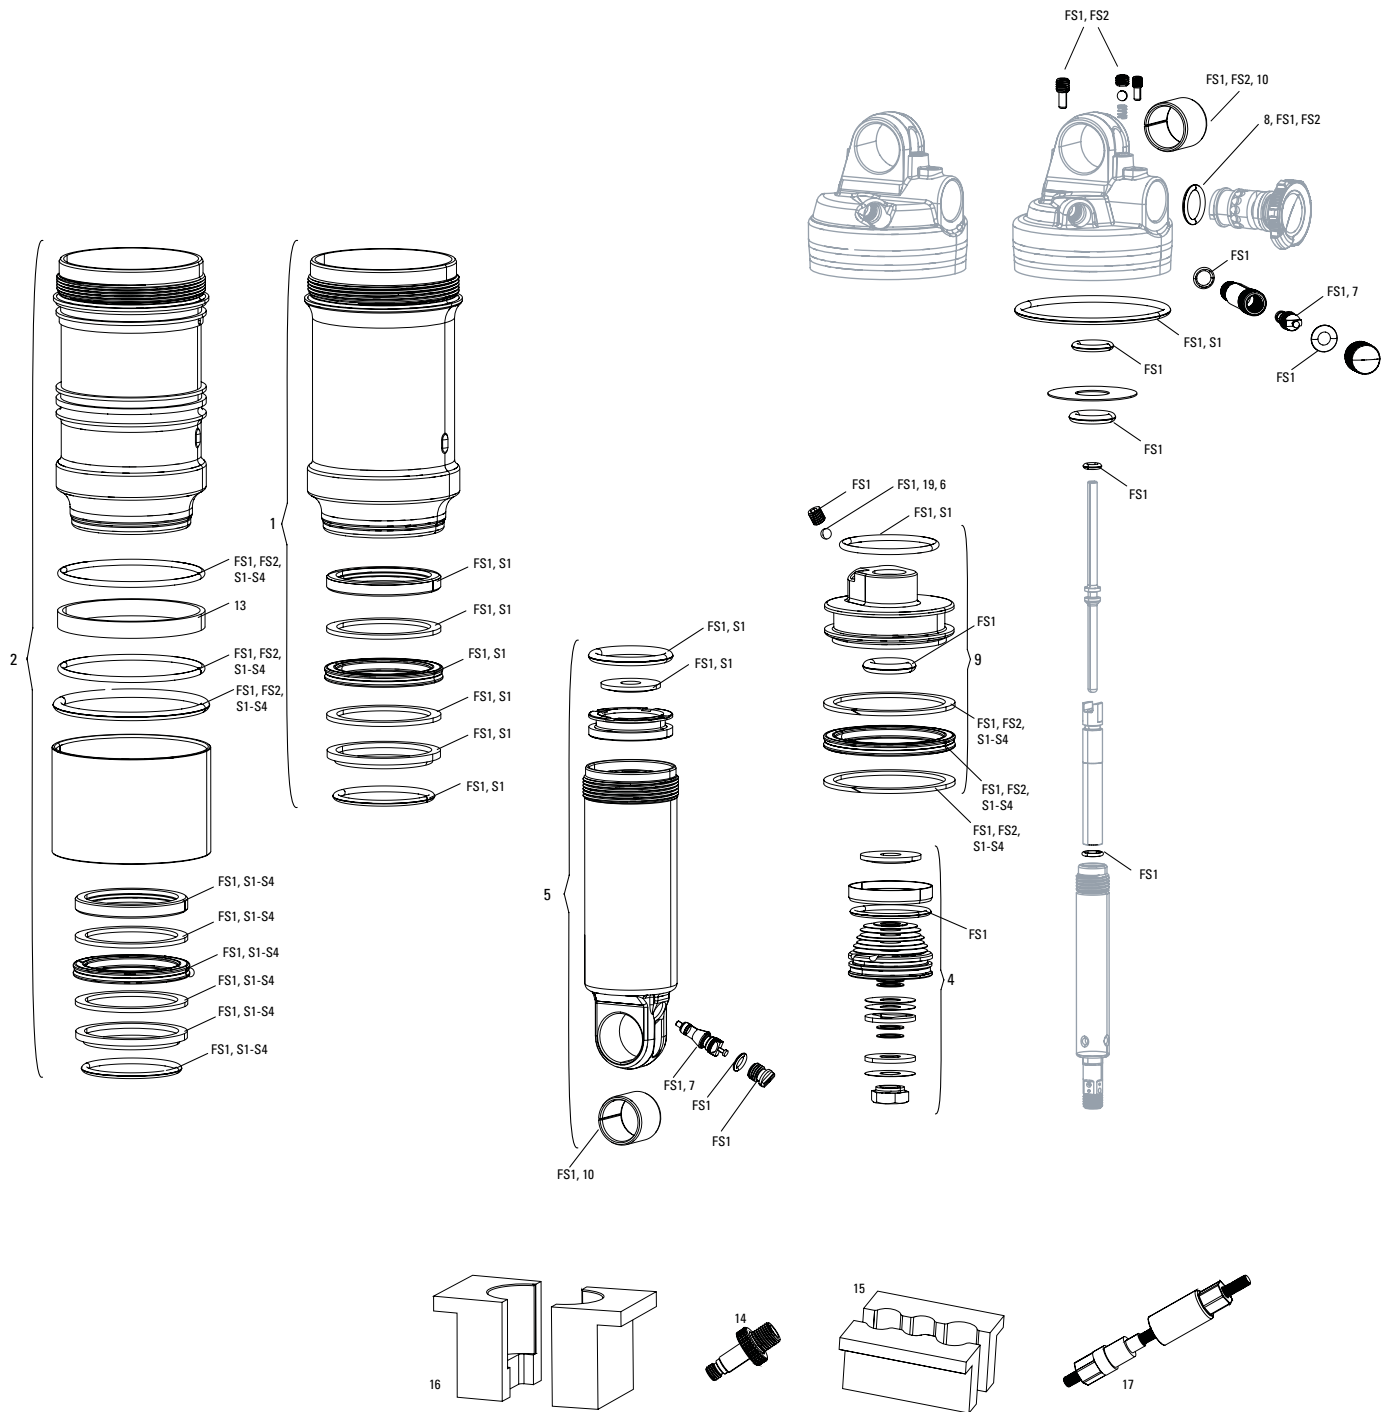

MONARCH R C1-D2 (2014-2020)

Note:

1. All 2014+ Monarch shocks are compatible with standard, DebonAir and high-volume air can assemblies; air can includes all seals installed.
2. Monarch Service Kit (full) intended for air seal and oil change/service to damper. Monarch Service Kit (basic) intended for air seal service only.
4. Use '1/2"x1/2" Rear Shock Bushing/Mount Hardware Tool' to remove and install eyelet bushing and mounting hardware.
5. All 2014+ Air can assemblies are compatible with Monarch R, RL, RT3, and XX.