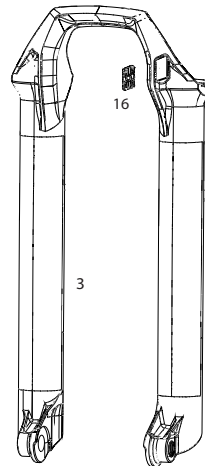

RACE DAY DAMPER

Note:
1. Convert from Crown Adjust to Cable Remote Adjust: complete damper upgrade kit
2. Decal and Maxle pages can be found in back of the catalog.