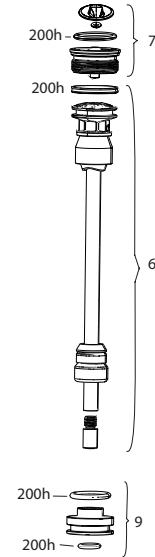

RACE DAY DAMPER

Note:
1. Convert from Crown Adjust to Cable Remote Adjust: complete damper upgrade kit
2. Decal and Maxle pages can be found in back of the catalog.