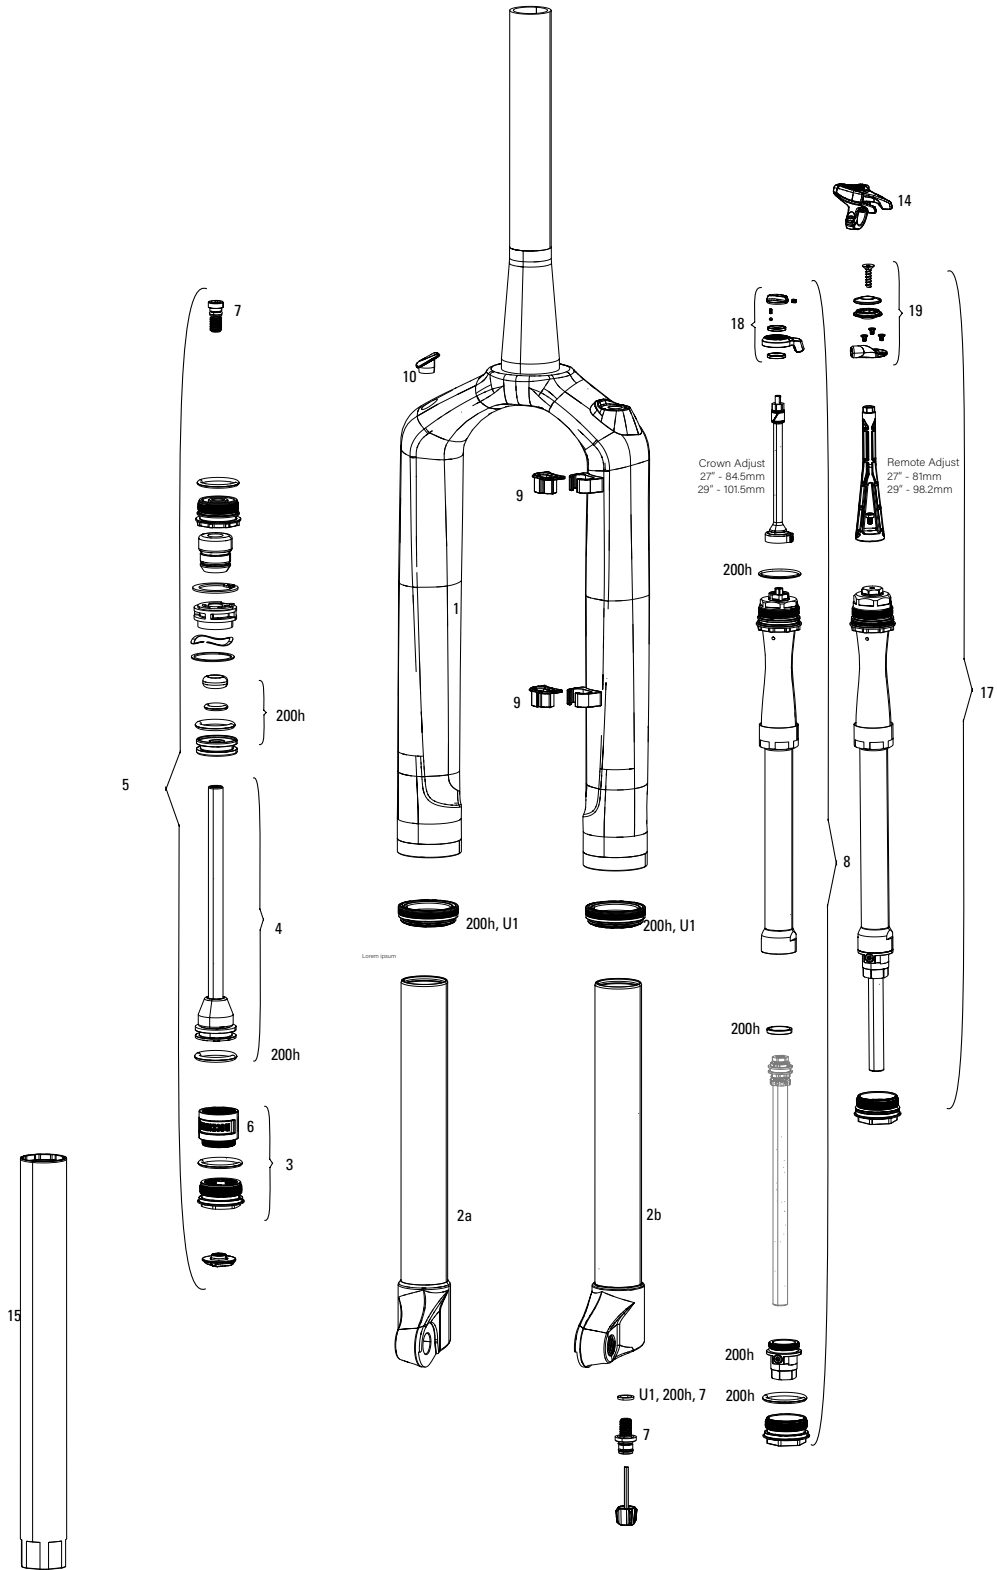

Note:

1. RS1 Charger is available in a Remote RL and a Crown RLC versions. The Remote is only RL, and the Crown is only RLC.
2. The RS1 Charger 2 **REQUIRES** a new bottom cap which is different than all previous bottom caps found on the RS1
3. The RS1 Charger 2 Remote RL **REQUIRES** the knob base on the CFU to have 3 tapped screw holes; RS1 Charger Remote RL **CANNOT** be installed into an older generation CFU with a knob base.
4. RLC/RL Charger and CFU not compatible with ACS/AC RS-1
5. Decal and Maxle pages can be found in back of the catalog.
6. Inner tubes must be replaced as a pair for correct wheel alignment.