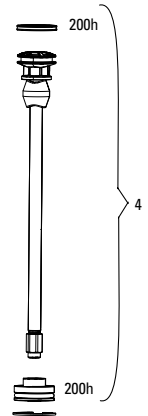

PIKE SELECT/SELECT+/ULTIMATE (2020-2021)

PIKE SELECT/SELECT+/ULTIMATE (2020-2021)