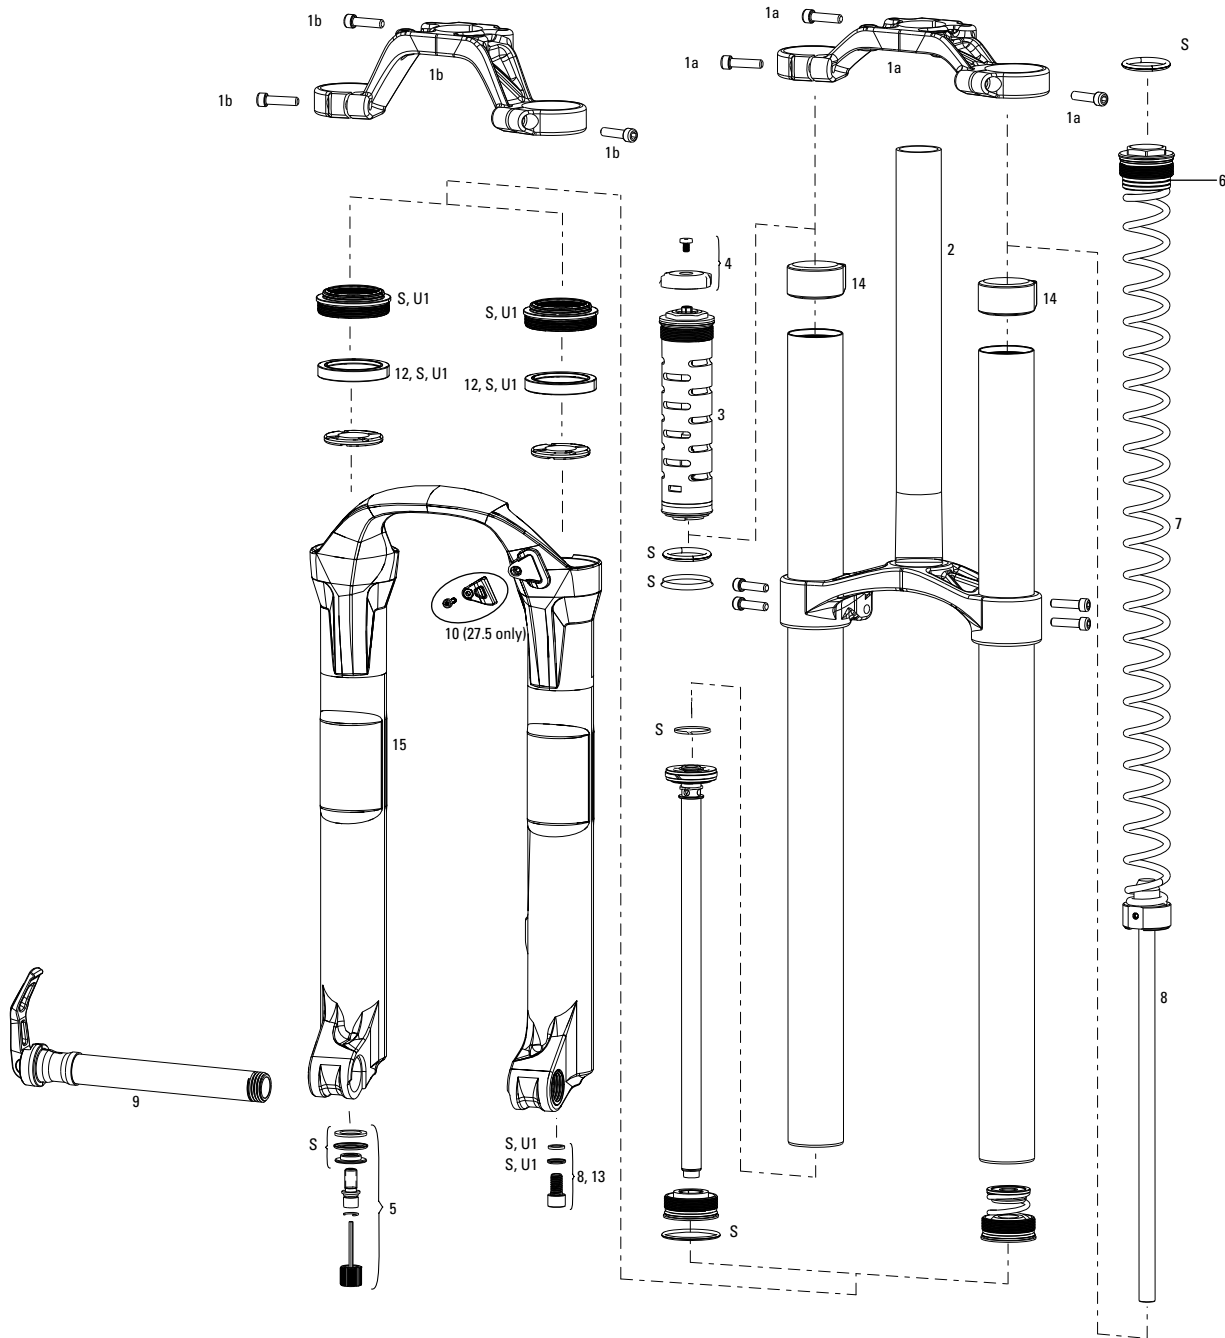

# DOMAIN DUAL CROWN A1-A3 (2007-2017)

**Note:**

1. Full service kits include replaceable o-rings, glide rings, retaining rings, crush washers, crush washer retainers and shaft bolts/nuts. All air service kits include replacement schrader valve cores. Not all service parts are pictured. All basic service kits include the following replaceable wear items: o-rings, glide rings, dust seals, and foam rings.
2. Domain (single-crown) lower legs are NOT compatible with Domain Dual Crown.
3. Domain Dual Crown 26" forks have a 160 post mount brake and 27.5" forks have a 200mm post mount brake.
4. Aftermarket forks with Medium spring installed. Soft and Firm tuning springs are included in fork box.
5. A complete decal and maxle overview can be found in back of the catalog.