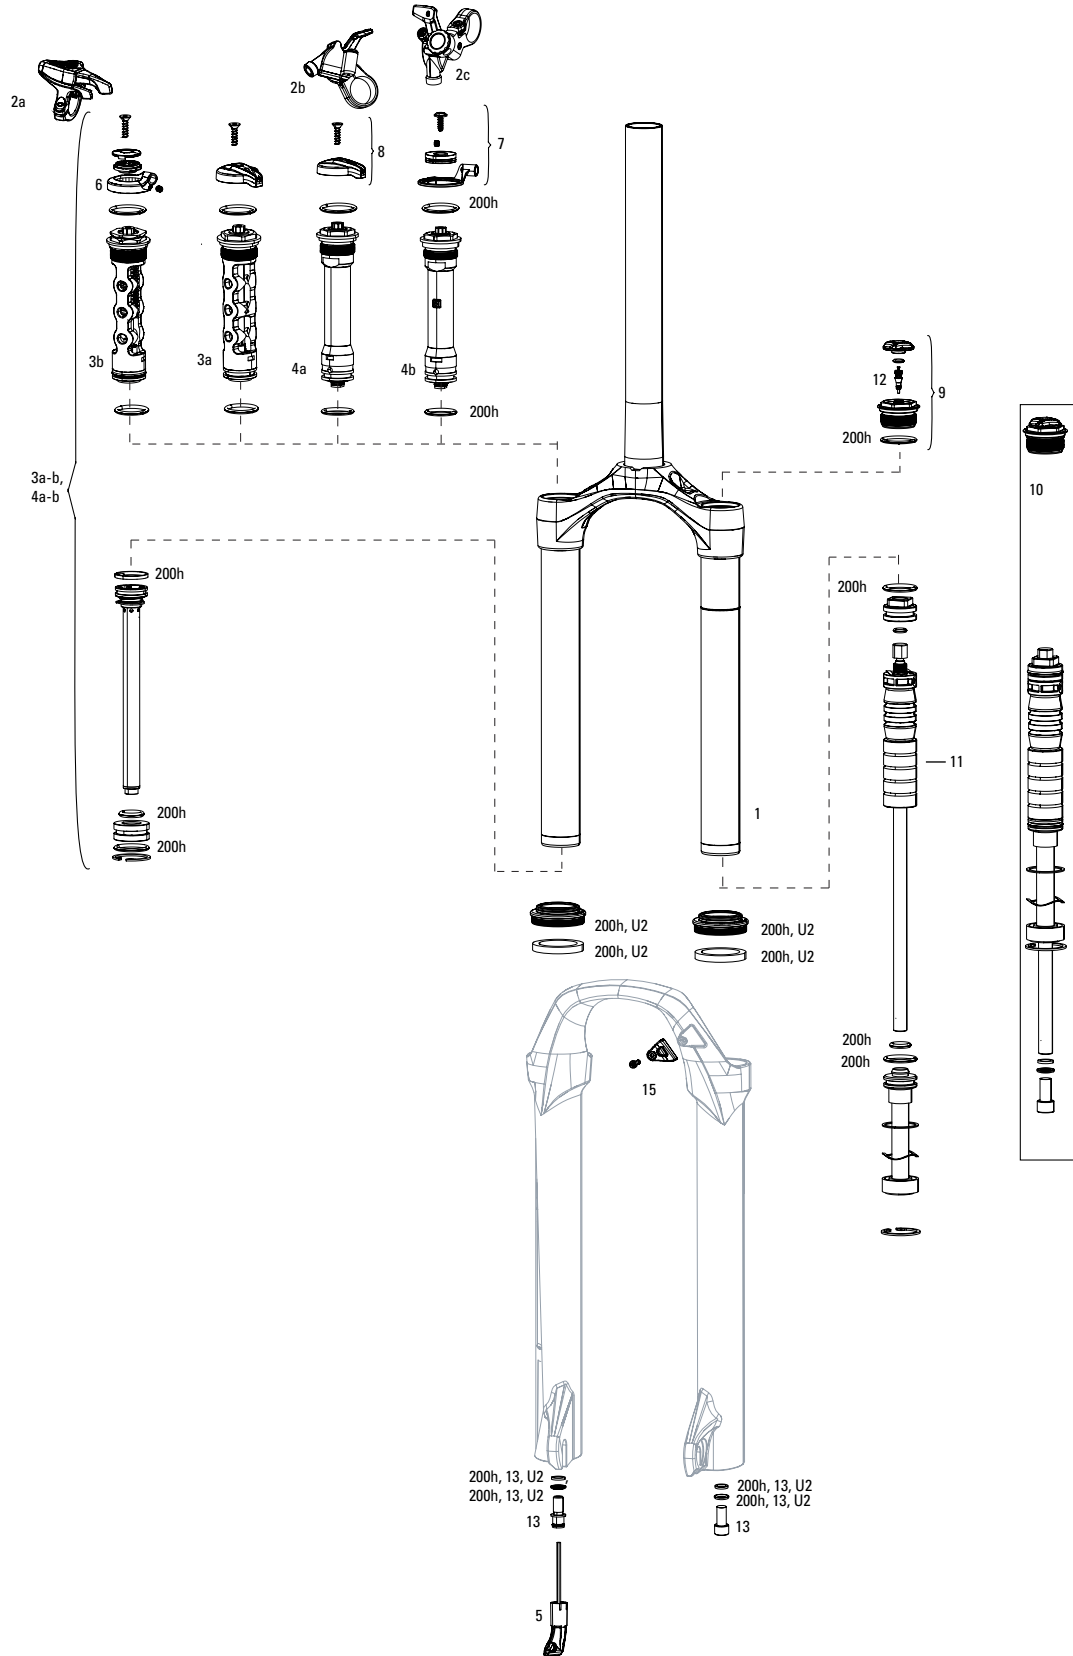

UPGRADES	
U	00.4318.045.000 FORK DUST WIPER UPGRADE KIT - 30MM BLACK FLANGED LOW FRICTION SEALS (INCLUDES DUST WIPERS, 5MM & 10MM FOAM RINGS) - XC30/30GOLD/30SILVER/PARAGON/PSYLO/DUK
SERVICE	
200h	00.4315.032.649 200 HOUR/1 YEAR SERVICE KIT (INCLUDES DUST SEALS, FOAM RINGS, O-RING SEALS) - 30 GOLD AND SILVER (2018+)
DAMPER INTERNALS	
1	11.4018.033.002 FORK REBOUND DAMPER KNOB KIT - (INCLUDES ADJUSTER KNOB) 29" - XC30A1-A3/30 GOLD A1+/JUDY GOLD A1+/30 SILVER A1, SEKTOR SILVER A1+/RECON A1+
2	11.4308.848.000 REMOTE - POPLOC LEFT 17MM CABLE PULL - RL (PRE-2013) & ALL TK DAMPERS, (NOT COMPATIBLE WITH 2013+ MOCO)
2	11.4309.207.000 REMOTE - POPLOC RIGHT 17MM CABLE PULL - RL (PRE-2013) & ALL TK DAMPERS
na	11.4308.849.000 REMOTE - POPLOC LEFT ADJUSTABLE 17MM CABLE PULL (NOT COMPATIBLE WITH 2013+ MOCO RL) - RL (PRE-2013) & TK DAMPERS
na	11.4309.208.000 REMOTE - POPLOC RIGHT ADJUSTABLE 17MM CABLE PULL (NOT COMPATIBLE WITH 2013+ MOCO RL) - RL (PRE-2013) & TK DAMPERS
3	11.4015.536.010 FORK COMPRESSION DAMPER KNOB KIT - REMOTE 17mm (POPLOC, PRE-2013 PUSHLOC) (INCLUDES SPOOL & CLAMP)- XC30/30 GOLD/30 SILVER/JUDY SILVER (NonBoost)/JUDY B1/JUDY GOLD (NonBoost)
4	11.4015.461.050 FORK COMPRESSION DAMPER KNOB KIT - CROWN TURNKEY - RECON/SEKTOR/30 GOLD/30 SILVER/XC32/XC30 A1-A3
5a	11.4018.009.035 FORK DAMPER ASSEMBLY - REMOTE 17MM (POPLOC, PRE-2013 PUSHLOC) 26 29 100MM (INCLUDES RIGHT SIDE INTERNALS) - XC30 A1-A3/30 SILVER A1
5a	11.4018.009.033 FORK DAMPER ASSEMBLY - REMOTE 17MM (POPLOC, PRE-2013 PUSHLOC) 26 29 80MM (INCLUDES RIGHT SIDE INTERNALS) - XC30 A1-A3/30 SILVER A1
5a	11.4018.009.037 FORK DAMPER ASSEMBLY - REMOTE 17MM (POPLOC, PRE-2013 PUSHLOC) 27.5 80-100MM (INCLUDES RIGHT SIDE INTERNALS) - XC30 A1-A3/30 SILVER A1
5a	11.4018.009.064 FORK DAMPER ASSEMBLY - REMOTE 17MM (POPLOC, PRE-2013 PUSHLOC) TURNKEY 26 SOLO AIR 80-100 (INCLUDES RIGHT SIDE INTERNALS) - XC30 A1
5b	11.4018.009.034 FORK DAMPER ASSEMBLY - CROWN TURNKEY 26/29 100MM (INCLUDES RIGHT SIDE INTERNALS) - XC30 A1-A3/30 SILVER A1
5b	11.4018.009.036 FORK DAMPER ASSEMBLY - CROWN TURNKEY 27.5 80-100 (INCLUDES RIGHT SIDE INTERNALS) - XC30 A1-A3/30 SILVER A1
5b	11.4018.009.063 FORK DAMPER ASSEMBLY - CROWN TURNKEY 26 SOLO AIR 80-100 CROWN ADJUST (INCLUDES RIGHT SIDE INTERNALS) - XC30 A1
SPRING INTERNALS	
6	11.4015.538.010 FORK SPRING COIL - X-SOFT (SILVER) 100MM-26 (INCLUDES TOP CAP & ADJUSTER KNOB) - XC30 A1-A3/30 SILVER A1-A2
6	11.4015.538.020 FORK SPRING COIL - SOFT (YELLOW) 100MM-26 (INCLUDES TOP CAP & ADJUSTER KNOB) - XC30 A1-A3/30 SILVER A1-A2-A2
6	11.4015.538.040 FORK SPRING COIL - FIRM (BLUE) 100MM-26 (INCLUDES TOP CAP & ADJUSTER KNOB) - XC30 A1-A3/30 SILVER A1-A2
6	11.4015.538.050 FORK SPRING COIL - X-FIRM (BLACK) 100MM-26 (INCLUDES TOP CAP & ADJUSTER KNOB) - XC30 A1-A3/30 SILVER A1-A2
6	11.4018.010.092 FORK SPRING COIL - X-SOFT (SILVER) 100MM-XC30 27.5 A1-A3/30SILVER 27.5/29 A1
6	11.4018.010.096 FORK SPRING COIL - X-FIRM (BLACK) 100MM-27 100MM - XC30 27.5 A1-A3/30 SILVER 27.5/29 A1
7	11.4018.010.097 FORK SPRING SOLO AIR ASSEMBLY - 100MM-27.5 (INCLUDES TOP CAP, AIR PISTON, SHAFT BOLT)- XC3027.5 A1-A3/30 SILVER 27.5/29 A1
7	11.4018.010.149 FORK SPRING SOLO AIR ASSEMBLY - 80MM-27.5/29 (INCLUDES TOP CAP, AIR PISTON, SHAFT BOLT) - XC30 A1-A3/30 SILVER A1-A2
8	11.4018.034.000 FORK SPRING TRAVEL SPACERS - SOLO AIR (USED TO CHANGE TRAVEL) - RECON/RECON BOOST, 30 GOLD/SILVER, XC 32/30, PARAGON, SEKTOR SILVER, 35G/JUDY G
9	11.4309.336.000 FORK SPRING COIL ISOLATOR KIT - (INCLUDES 3 HEAT-SHRINK COIL TUBES) REDUCES NOISE AND CHATTER
ns	11.4018.010.098 FORK SPRING SOLO AIR ASSEMBLY - 120MM-27.5 (INCLUDES TOP CAP, AIR PISTON, SHAFT BOLT)- XC30 27.5 A1-A3/30 SILVER 27.5/29 A1
ns	11.4018.010.151 FORK SPRING SOLO AIR ASSEMBLY - 100MM-26 (INCLUDES TOP CAP, AIR PISTON, SHAFT BOLT) - XC30 A1-A3/30 SILVER A1-A2
SPARES	
10	11.4307.469.000 FORK BRAKE POST KIT - STEEL (QTY 2)
11	11.4018.028.006 FORK DUST WIPER KIT - 30MM BLACK (INCLUDES FLANGED DUST WIPERS & 5MM FOAM RINGS) - XC30/30GOLD/30 SILVER/PARAGON
12	11.4015.534.010 FORK HOSE CLAMP - PIKE/LYRIK/YARI/SID/REVELATION/BOXXER/XC30/30G/30S/RECON/SEKTOR/BLUTO/REBA/35G/35S
13	11.4310.465.000 FORK SHAFT FASTENER KIT - (INCLUDES SHAFT BOLTS & CRUSH WASHERS)
bulk	11.4015.259.000 FORK CRUSH WASHERS - 8MM (QTY 50)
bulk	11.4015.260.000 FORK CRUSH WASHER RETAINER - 8MM (QTY 50)
bulk	11.4018.028.007 FORK DUST WIPER KIT - 30MM BLACK (INCLUDES FLANGED DUST WIPERS) (QTY 20) - XC30/30 GOLD/30 SILVER/PARAGON
bulk	11.4018.028.008 FORK FOAM RING KIT - 30MM X 5MM (QTY 20) - XC30/30 GOLD/30 SILVER
TOOLS/GREASE/FLUIDS	
ns	00.4318.030.000 FORK LOWER LEG DUST SEAL INSTALLATION TOOL 30MM (FOR FLANGELESS AND FLANGED DUST SEALS)
ns	00.4315.023.010 HIGH-PRESSURE FORK/SHOCK PUMP (300 PSI MAX) ROCKSHOX
ns	00.4315.022.010 REAR SHOCK SCHRADER VALVE REMOVAL TOOL ROCKSHOX
ns	11.4315.021.020 ROCKSHOX SUSPENSION OIL, 5WT, 120ML BOTTLE - FORK DAMPER
ns	11.4015.354.010 ROCKSHOX SUSPENSION OIL, 5WT, 1 LITER BOTTLE - FORK DAMPER
ns	11.4315.021.040 ROCKSHOX SUSPENSION OIL, 15WT, 120ML BOTTLE - LOWER LEGS
ns	11.4015.354.030 ROCKSHOX SUSPENSION OIL, 15WT, 1 LITER BOTTLE - LOWER LEGS
ns	00.4318.008.000 GREASE SRAM BUTTER 20ML SYRINGE, FRICTION REDUCING GREASE BYSLICKOLEUM - DOUBLE TIME HUB PAWLS, FORKS & REVERB SERVICE
ns	00.4318.008.001 GREASE SRAM BUTTER 10Z CONTAINER, FRICTION REDUCING GREASE BYSLICKOLEUM - DOUBLE TIME HUB PAWLS, FORKS & REVERB SERVICE

30 GOLD TK/RL A1-A2 (2016-2020)

Note:

1. 200H service kits include replaceable o-rings, glide rings, crush washers, crush washer retainers and wiper seals.
2. Decal and Maxle pages can be found in back of the catalog.