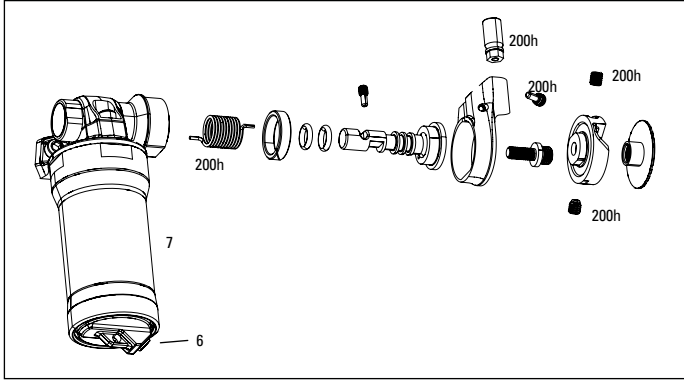

SUPER DELUXE COIL A1-A2 (2018-2020)

SUPER DELUXE COIL A1-A2 (2018-2020)

SERVICE

200hr	00.4315.032.638	200 HOUR/1 YEAR SERVICE KIT (INCLUDES SEALHEAD SEALS, PISTON SEAL, GLIDE RINGS, IFP SEALS, REMOTE SPARES, GREASE) - SUPER DELUXE COIL/COIL REMOTE A1-A2 (2018-2020)
200hr	00.4315.032.639	200 HOUR/1 YEAR SERVICE KIT (INCLUDES SEALHEAD SEALS, PISTON SEAL, GLIDE RINGS, IFP SEALS, GREASE) - SUPER DELUXE COIL A1-A2 (2018-2020)

SPARES

1	11.4118.046.000	REAR SHOCK EYELET BEARING KIT - WITH SPACERS (INCLUDES BEARINGS & SPACERS FOR BR EYELETS) - DELUXE/SUPER DELUXE BR (2017+)
2	00.4318.002.009	REMOTE - ONELOC LEFT/ABOVE, RIGHT/BELOW 10MM CABLE PULL, REMOTE ONLY (INCLUDES REMOTE, CABLE&HOUSING) - RL (2013+) & CHARGER DAMPERS
2	00.4318.002.010	REMOTE - ONELOC RIGHT/ABOVE, LEFT/BELOW 10MM CABLE PULL, REMOTE ONLY (INCLUDES REMOTE, CABLE&HOUSING) - RL (2013+) & CHARGER DAMPERS
3	00.4318.024.000	REMOTE - TWISTLOC FULL SPRINT LEFT 10MM CABLE PULL (INCLUDES STRAIT & CURVED CABLE GUIDES, LEFT & RIGHT GRIPS) - METRIC REAR SHOCKS, RL (2013+) & CHARGER DAMPERS
4	11.4115.107.070	REAR SHOCK COMPRESSION KNOB KIT - SUPER DELUXE A1-B2 (2017-2020)
5	11.4115.013.000	REAR SHOCK EYELET BUSHING KIT - 1/2"X1/2" (QTY 2)
6	11.4118.057.000	REAR SHOCK RESERVOIR CAP - SUPER DELUXE AIR/COIL R/RC/RCR/RCT/RC3/RT
7	11.4118.057.001	REAR SHOCK RESERVOIR - 62MM - SUPER DELUXE AIR/COIL R/RC3/RCR (37.5-65)
7	11.4118.057.002	REAR SHOCK RESERVOIR - 68MM - SUPER DELUXE AIR/COIL R/RC3/RCR(67.5-75), RCT/RC(37.5-65)
7	11.4118.057.003	REAR SHOCK RESERVOIR - 74MM - SUPER DELUXE AIR/COIL RCT/RC(67.5-75)
8	11.4118.057.004	REAR SHOCK RESERVOIR ASSEMBLY - 62MM, SOFT PEDAL, 380 LOCK (INCLUDES RESERVOIR, INTERNALS& LEVER) - SUPER DELUXE AIR/COIL RC3 A1+ (37.5-65)
8	11.4118.057.005	REAR SHOCK RESERVOIR ASSEMBLY - 68MM, SOFT PEDAL, 380 LOCK (INCLUDES RESERVOIR, INTERNALS& LEVER) - SUPER DELUXE AIR/COIL RC3 A1+ (67.5-75)
8	11.4118.057.006	REAR SHOCK RESERVOIR ASSEMBLY - 62MM, 380 LOCK (INCLUDES RESERVOIR, INTERNALS & REMOTE SPOOL) - SUPER DELUXE AIR/COIL RCR/RTR A1+ (37.5-65)
8	11.4118.057.007	REAR SHOCK RESERVOIR ASSEMBLY - 68MM, 380 LOCK (INCLUDES RESERVOIR, INTERNALS & REMOTE SPOOL) - SUPER DELUXE AIR/COIL RCR/RTR A1+ (67.5-65)
8	11.4118.057.008	REAR SHOCK RESERVOIR ASSEMBLY - 68MM, 380 LOCK (INCLUDES RESERVOIR, INTERNALS& LEVER) - SUPER DELUXE AIR/COIL RCT A1+ (37.5-65)
8	11.4118.057.009	REAR SHOCK RESERVOIR ASSEMBLY - 74MM, 380 LOCK (INCLUDES RESERVOIR, INTERNALS& LEVER) - SUPER DELUXE AIR/COIL RCT A1+ (67.5-75)
8	11.4118.057.010	REAR SHOCK RESERVOIR ASSEMBLY - 68MM, (INCLUDES RESERVOIR, INTERNALS & LEVER) - SUPER DELUXE AIR/COIL RC A1+ (37.5-65)
8	11.4118.057.011	REAR SHOCK RESERVOIR ASSEMBLY - 74MM, (INCLUDES RESERVOIR, INTERNALS & LEVER) - SUPER DELUXE AIR/COIL RC A1+ (67.5-75)
9	11.4118.060.000	REAR SHOCK EYELET/DAMPER BODY - METRIC COIL, TRUNNION, 55 - SUPER DELUXE COIL A1-A2 (2018-2019)
9	11.4118.060.001	REAR SHOCK EYELET/DAMPER BODY - METRIC COIL, TRUNNION, 65 - SUPER DELUXE COIL A1-A2 (2018-2019)
9	11.4118.060.002	REAR SHOCK EYELET/DAMPER BODY - METRIC COIL, TRUNNION, 75 - SUPER DELUXE COIL A1-A2 (2018-2019)

SPRING