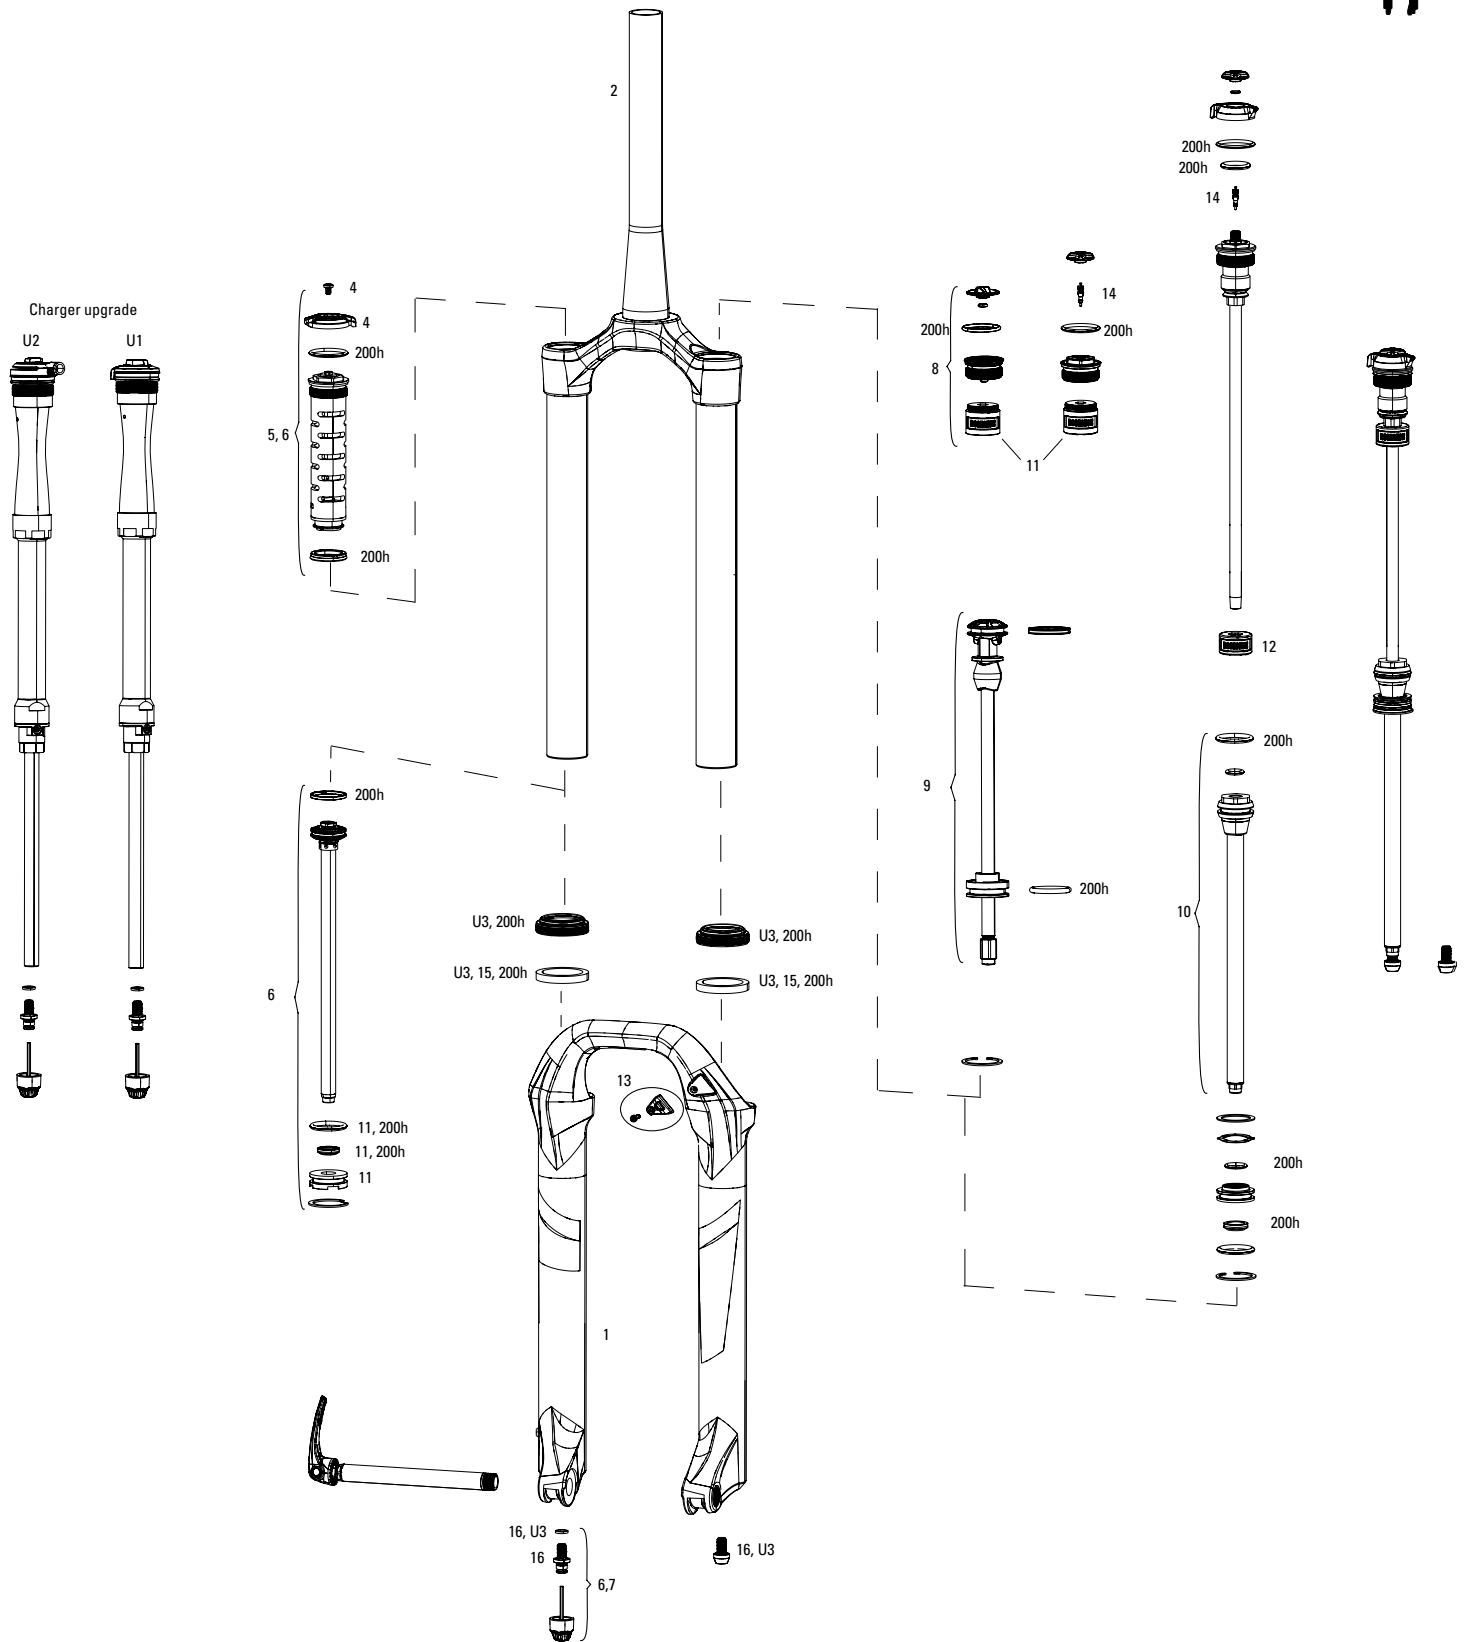

YARI A1-A2 (2016-2020)

Note:

1. 200h service kits include replaceable o-rings, glide rings, retaining rings, crush washers, sealheads, lower leg seals and foam rings. See www.sram.com/service for more information.
2. For Travel Change and Bottomless Token options, see the respective pages in this catalog, listed in the Index.
3. Yari CSU's do not come with gradients printed on the stanchion tubes.
4. A complete decal and maxle overview can be found in back of the catalog.