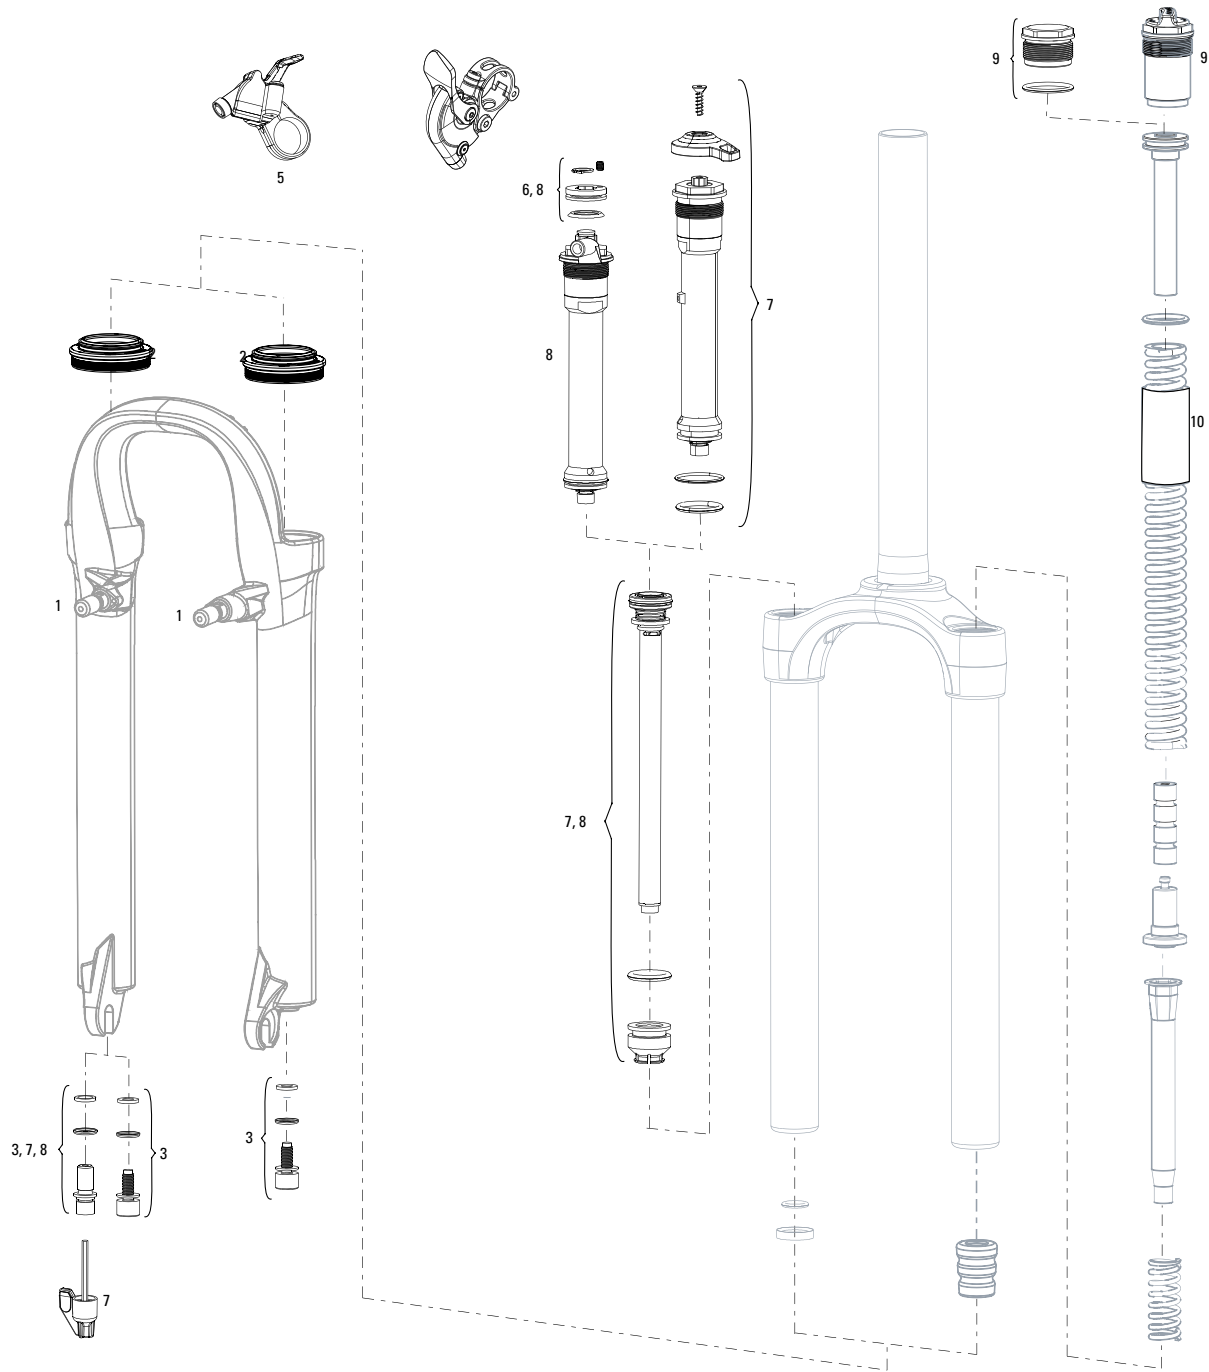

Note:

1. All lower legs include bushings, foam rings and dust seals installed.
2. Decal page can be found in back of the catalog.

XC28/DART (2013-2015)

SERVICE	
1	11.4015.038.000 FORK LOWER LEG BRAKE POST KIT - (INCLUDES 2 POSTS & WASHERS) - DART/XC28
2	11.4307.250.000 FORK DUST WIPER KIT - 28MM GREY (INCLUDES FLANGED DUST WIPERS & 9MM FOAM RINGS) - JUDY PILOT/SID
3	11.4310.465.000 FORK SHAFT FASTENER KIT - (INCLUDES SHAFT BOLTS & CRUSH WASHERS)
5	11.4308.848.000 REMOTE - POPLOC LEFT 17MM CABLE PULL - RL (PRE-2013) & ALL TK DAMPERS, (NOT COMPATIBLE WITH 2013+ MOCO)
5	11.4309.207.000 REMOTE - POPLOC RIGHT 17MM CABLE PULL - RL (PRE-2013) & ALL TK DAMPERS
ns	11.4308.849.000 REMOTE - POPLOC LEFT ADJUSTABLE 17MM CABLE PULL (NOT COMPATIBLE WITH 2013+ MOCO RL) - RL (PRE-2013) & TK DAMPERS
ns	11.4309.208.000 REMOTE - POPLOC RIGHT ADJUSTABLE 17MM CABLE PULL (NOT COMPATIBLE WITH 2013+ MOCO RL) - RL (PRE-2013) & TK DAMPERS
6	11.4018.011.000 FORK COMPRESSION DAMPER KNOB KIT - REMOTE 17MM(POPLOC, PRE-2013 PUSHLOC) - XC28 2013-2015
7	11.4018.009.000 FORK DAMPER ASSEMBLY - CROWN TURNKEY 29 80-100MM (INCLUDES RIGHT SIDE INTERNALS) - XC28
8	11.4018.009.001 FORK DAMPER ASSEMBLY - REMOTE 17MM (POPLOC, PRE-2013 PUSHLOC) TURNKEY 29 80-100MM (INCLUDES RIGHT SIDE INTERNALS) - XC28
7	11.4018.009.002 FORK DAMPER ASSEMBLY - CROWN TURNKEY 26 80-120MM (INCLUDES RIGHT SIDE INTERNALS) - XC28
8	11.4018.009.003 FORK DAMPER ASSEMBLY - REMOTE 17MM (POPLOC, PRE-2013 PUSHLOC) TURNKEY 26 80-120MM (INCLUDES RIGHT SIDE INTERNALS) - XC28
9	11.4015.234.000 FORK SPRING COIL TOP CAP- (ALUMINUM PRE-LOAD & NON ADJUST) 28MM -DART/JUDY
10	11.4309.336.000 FORK SPRING COIL ISOLATOR KIT - (INCLUDES 3 HEAT-SHRINK COIL TUBES) REDUCES NOISE AND CHATTER
ns	11.4015.210.000 FORK SERVICE KIT - DART
ns	11.4315.021.020 ROCKSHOX SUSPENSION OIL, 5WT, 120ML BOTTLE - FORK DAMPER
ns	11.4015.354.010 ROCKSHOX SUSPENSION OIL, 5WT, 1 LITER BOTTLE - FORK DAMPER
ns	11.4315.021.040 ROCKSHOX SUSPENSION OIL, 15WT, 120ML BOTTLE - LOWER LEGS
ns	11.4015.354.030 ROCKSHOX SUSPENSION OIL, 15WT, 1 LITER BOTTLE - LOWER LEGS
ns	00.4318.008.000 GREASE SRAM BUTTER 20ML SYRINGE, FRICTION REDUCING GREASE BYSLICKOLEUM - DOUBLE TIME HUB PAWLS, FORKS & REVERB SERVICE
ns	00.4318.008.001 GREASE SRAM BUTTER 10Z CONTAINER, FRICTION REDUCING GREASE BY SLICKOLEUM - DOUBLE TIME HUB PAWLS, FORKS & REVERB SERVICE
ns	11.4018.001.000 FORK SPRING COIL - X-SOFT (GREEN) -DART/XC28
ns	11.4018.001.001 FORK SPRING COIL - X-FIRM (BLUE) - DART/XC28