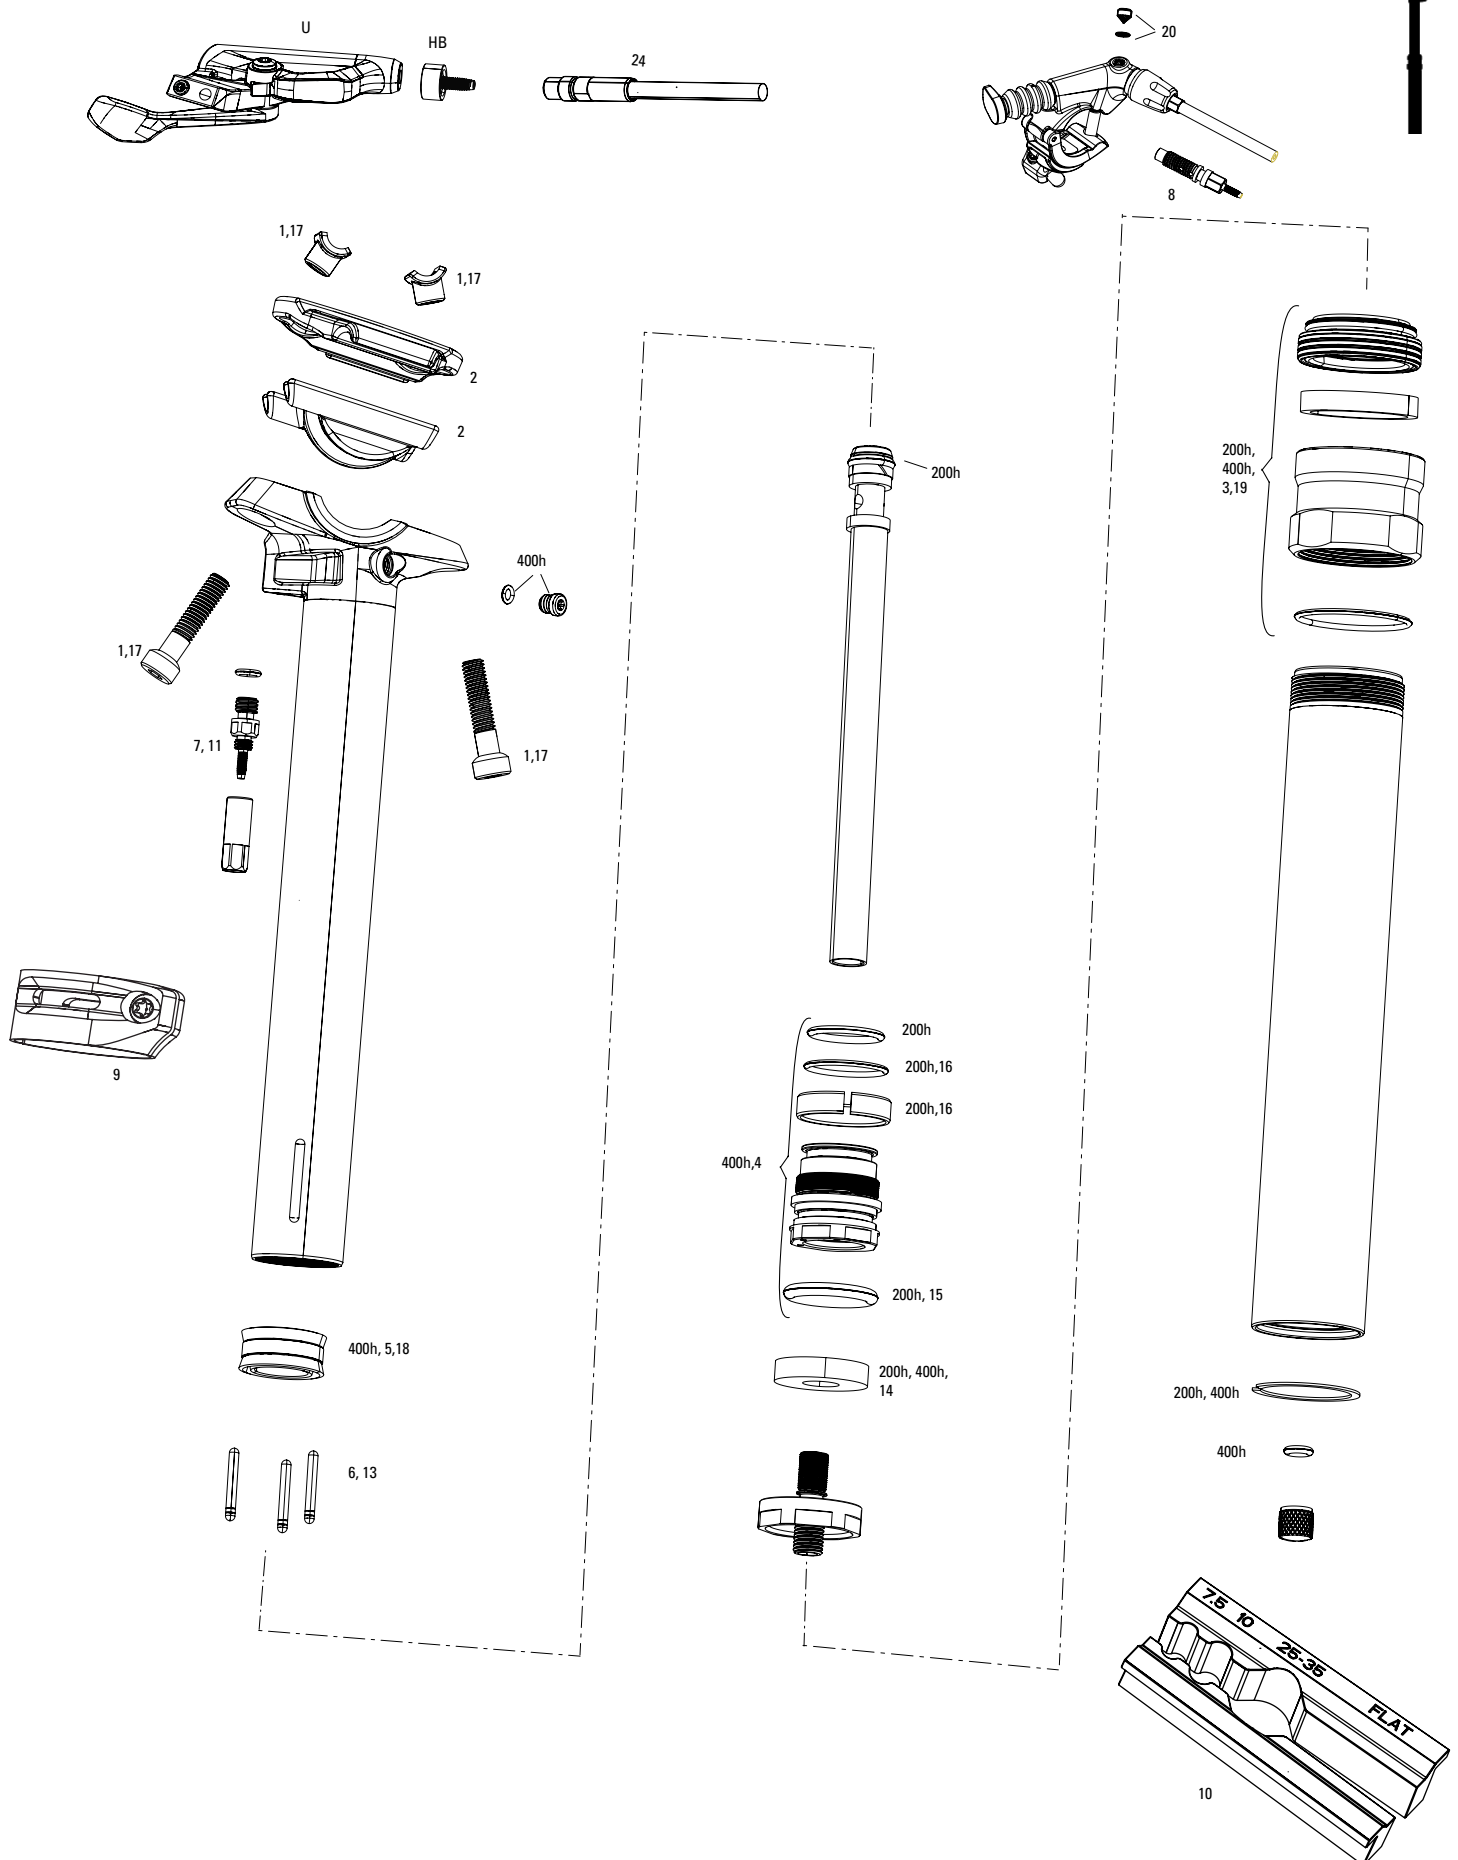

UPGRADES	
U	00.6818.029.000 REMOTE UPGRADE KIT - LEFT/BELOW (INCLUDES REMOTE, BLEEDING EDGE FITTING, DISCRETE CLAMP, MMX CLAMP) - REVERB A2-C1 (2013+)
SERVICE	
200h	11.6818.031.000 SEATPOST SERVICE KIT - 200 HOUR/1 YEAR SERVICE (INCLUDES FOAM RING, INNER SEALHEAD BUSHING & O-RINGS) - REVERB B1/REVERB STEALTH B1(2017-2019)
400h	11.6818.031.001 SEATPOST SERVICE KIT - 400 HOUR/2 YEAR SERVICE (INCLUDES NEW, UPGRADED IFF; REQUIRES POST BLEED TOOL, OIL HEIGHT TOOL & IFF HEIGHT TOOL) REVERB STEALTH B1 (2017-2019)
SPARES	
1	11.6818.032.000 SEATPOST POST CLAMP KIT - (INCLUDES CLAMP NUTS & BOLTS ONLY) - REVERB/REVERB STEALTH A1-B1
2	11.6818.032.001 SEATPOST POST CLAMP KIT - (INCLUDES UPPER/LOWER CLAMP PLATES) - REVERB/REVERB STEALTH B1
3	11.6818.030.000 SEATPOST TOP CAP KIT - BLACK (INCLUDES DUST WIPER, TOP CAP & BUSHING) - REVERB/REVERB STEALTH A1-B1
4	11.6818.033.000 SEATPOST INNER SEALHEAD - (CONTAINS SEALHEAD WITH BUSHINGS, O-RINGS, WIPER SEAL, RETAINING RING) - REVERB STEALTH B1(2017), REVERB AXS (2020+)
5	11.6818.053.000 SEATPOST IFF - GREY (INTERNAL FLOATING PISTON (QTY 1) - REVERB/REVERB STEALTH A1-C1, REVERB AXS A1
6	11.6818.037.000 SEATPOST BRASS KEYS - SIZE 0 (QTY 3) - REVERB/REVERB STEALTH A1- B1, REVERB AXS (2020+)
6	11.6818.037.001 SEATPOST BRASS KEYS - SIZE 3 (QTY 3) - REVERB/REVERB STEALTH A1- B1, REVERB AXS (2020+)
6	11.6818.037.002 SEATPOST BRASS KEYS - SIZE 4 (QTY 3) - REVERB/REVERB STEALTH A1- B1, REVERB AXS (2020+)
6	11.6818.037.003 SEATPOST BRASS KEYS - SIZE 5 (QTY 3) - REVERB/REVERB STEALTH A1- B1, REVERB AXS (2020+)
6	11.6818.037.004 SEATPOST BRASS KEYS - SIZE 6 (QTY 3) - REVERB/REVERB STEALTH A1- B1, REVERB AXS (2020+)
7	11.6815.022.010 SEATPOST HOSE BARB - REVERB POST (QTY 1) - REVERB
HB	11.6818.049.000 SEATPOST HOSE BARB - SHORT (INCLUDES 1 SHORT BARB ASSY CREATING A SHORTER CONNECTION) - REVERB STEALTH B1
8	11.6815.022.030 REMOTE HOSE BARB - REVERB REMOTE (QTY 1) - REVERB
9	00.6818.006.000 REVERB ENDURO HEIGHT COLLAR SILVER
22	SEATPOST BLEED SCREW - REVERB STEALTH & REVERB REMOTE (INCLUDES BLEED SCREWS & O-RINGS) (QTY 10) REVERB REMOTE A1-A2, REVERB STEALTH A1-C1 (2011-2020)
25	11.4318.005.000 REMOTE CONNECTAMAJIG COLLAR - BLACK - REVERB/XLOC FULL SPRINT
26	11.6815.025.030 SEATPOST HYDRAULIC HOSE - (2000MM) CONNECTAMAJIG KIT (USE ONLY WITH CONNECTAMAJIG POST) - REVERB A2+
TOOLS/GREASE/FLUIDS	
ns	00.4318.008.000 GREASE SRAM BUTTER 20ML SYRINGE, FRICTION REDUCING GREASE BYSLICKOLEUM - DOUBLE TIME HUB PAWLS, FORKS & REVERB SERVICE
ns	00.4318.008.001 GREASE SRAM BUTTER 10Z CONTAINER, FRICTION REDUCING GREASE BY SLICKOLEUM - DOUBLE TIME HUB PAWLS, FORKS & REVERB SERVICE
ns	00.4318.008.003 GREASE SRAM BUTTER 500ML CONTAINER, FRICTION REDUCING GREASE BY SLICKOLEUM - RECOMMENDED FOR SRAM DOUBLE TIME HUBS & WHEELS, ROCKSHOX FORKS AND REVERB SERVICE
ns	11.4315.021.070 ROCKSHOX REVERB HYDRAULIC FLUID, 120ML BOTTLE - REVERB/SPRINT REMOTE
ns	11.4015.354.040 ROCKSHOX REVERB HYDRAULIC FLUID, 1 LITER BOTTLE - REVERB/SPRINT REMOTE
ns	00.4318.007.001 ROCKSHOX STANDARD BLEED KIT (INCLUDES 2 SYRINGES/FITTINGS, REVERB HYDRAULIC FLUID, 120ML BOTTLE NEW)
ns	00.4315.023.010 HIGH-PRESSURE FORK/SHOCK PUMP (300 PSI MAX) ROCKSHOX
ns	00.4315.022.010 REAR SHOCK SCHRADER VALVE REMOVAL TOOL ROCKSHOX
ns	00.5315.027.000 CABLE HOUSING/HYDRAULIC LINE ROTATING HOOKS, SRAM QTY 4
10	00.6818.045.000 SEATPOST VICE BLOCKS - 7.5MM,10MM, 25-35MM (USED FOR REVERB SERVICE) - REVERB AXS/REVERB A1-B1/REVERB STEALTH A2-C1
11	00.6815.066.030 SEATPOST BARB CONNECTOR - REVERB STEALTH
12	00.6818.043.000 SEATPOST IFF HEIGHT TOOL (210MM LENGTH) - REVERB AXS/REVERB A1-B1/REVERB STEALTH A2-C1
ns	00.4318.012.008 OIL LEVEL ADJUSTER (FOR CHECKING AND ADJUSTING OIL LEVEL) -REVERB/MOTION CONTROL DAMPERS /TURNKEY DAMPERS
ns	11.4115.094.050 MAXIMA SEAT POST FLUID SERENE, 16 OZ BOTTLE - REVERB (FOR USE IN SERVICING REVERB SEAT POST ONLY, NOT FOR USE IN REMOTE)
TACKLEBOX AND BULK SPARES	
ns	11.6818.036.000 SEATPOST TACKLE BOX - REVERB A2,B1
13	11.6815.022.020 SEATPOST HOSE BARB - REVERB POST (QTY 10) - REVERB
14	11.6815.022.040 REMOTE HOSE BARB - REVERB REMOTE (QTY 10) - REVERB
BULK	11.6818.035.000 SEATPOST BRASS KEYS - SIZE 0 (QTY 12) - REVERB/REVERB STEALTH A1- B1, REVERB AXS (2020+)
BULK	11.6818.035.001 SEATPOST BRASS KEYS - SIZE 3 (QTY 12) - REVERB/REVERB STEALTH A1- B1, REVERB AXS (2020+)
BULK	11.6818.035.002 SEATPOST BRASS KEYS - SIZE 4 (QTY 12) - REVERB/REVERB STEALTH A1- B1, REVERB AXS (2020+)
BULK	11.6818.035.003 SEATPOST BRASS KEYS - SIZE 5 (QTY 12) - REVERB/REVERB STEALTH A1- B1, REVERB AXS (2020+)
BULK	11.6818.035.004 SEATPOST BRASS KEYS - SIZE 6 (QTY 12) - REVERB/REVERB STEALTH A1- B1, REVERB AXS (2020+)
BULK	11.6818.035.005 SEATPOST FOAM RING - (QTY 10) - REVERB/REVERB STEALTH A1- B1, REVERB AXS (2020+)
17	11.6818.035.006 SEATPOST BOTTOM OUT O-RING - (QTY 10) - REVERB/REVERB STEALTH A2-B1
18	11.6818.035.007 SEATPOST INNER SEALHEAD BUSHING/O-RING - (INCLUDES 10 BUSHINGS & 10 O-RINGS) - REVERB/REVERB STEALTH B1
19	11.6818.035.008 SEATPOST POST CLAMP KIT - (INCLUDES CLAMP NUTS & BOLTS ONLY) (QTY 6) - REVERB/REVERB STEALTH A1-B1
20	11.6818.053.001 SEATPOST IFF - GREY (INTERNAL FLOATING PISTON (QTY 10) - REVERB/REVERB STEALTH A1-C1, REVERB AXS A1
21	11.6818.035.010 SEATPOST TOP CAP KIT - BLACK (INCLUDES DUST WIPER, TOP CAP & BUSHING) (QTY 5) - REVERB/REVERB STEALTH A1-B1
BULK	11.6818.055.000 SEATPOST BLEED SCREW - REVERB STEALTH & REVERB REMOTE (INCLUDES BLEED SCREWS & O-RINGS) (QTY 10) REVERB REMOTE A1-A2, REVERB STEALTH A1-C1 (2011-2020)

REVERB B1 (2017-2019)