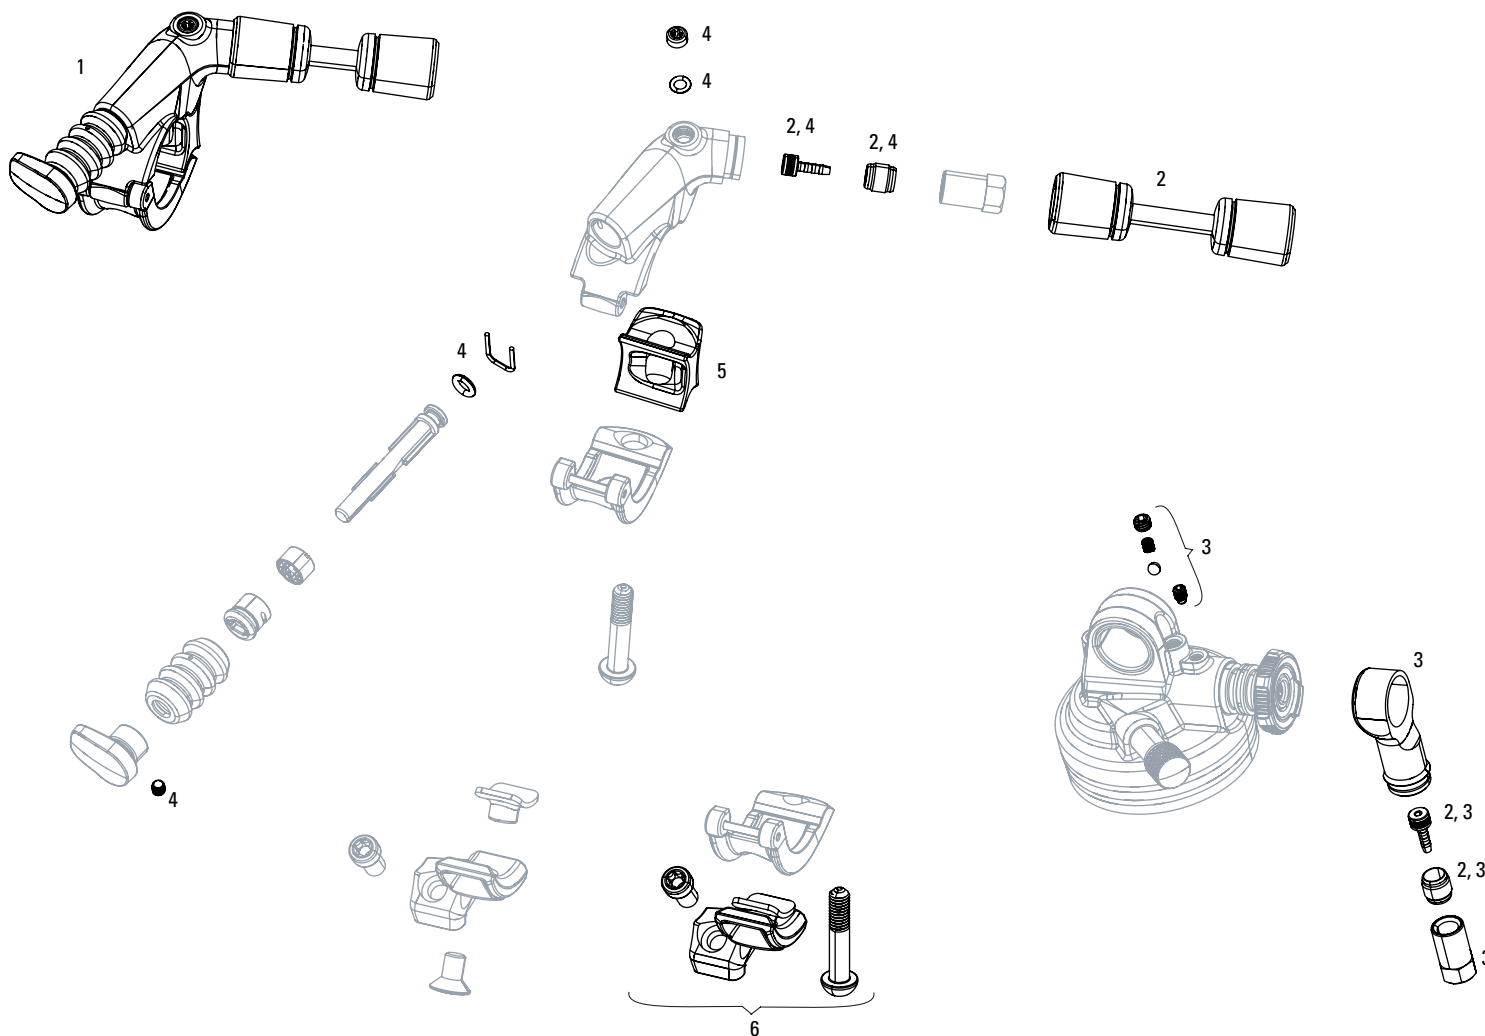

XLOC SPRINT MONARCH A1-A2 (2011-2018)

- 1 11.4318.000.000 REMOTE - XLOC SPRINT LEFT BLACK (INCLUDES HOSE, BARB & COMPRESSION NUT) - MONARCH XX
- 1 11.4318.000.010 REMOTE - XLOC SPRINT RIGHT BLACK (INCLUDES HOSE, BARB & COMPRESSION NUT) - MONARCH XX
- 2 11.4318.002.040 REMOTE HYDRAULIC HOSE KIT - 1250mm SPRINT (INCLUDES HOSES/BARBS/COMPRESSION NUTS)(QTY 2) -XLOC MONARCH XX
- 3 11.4118.002.000 REAR SHOCK HOSE FITTING KIT - (INCLUDES BANJO, COMPRESSION FITTING & THREADED BARB) - MONARCH XX
- 4 11.4318.001.000 REMOTE SERVICE KIT - XLOC SPRINT - MONARCH XX
- 5 11.6818.001.000 REMOTE DISCRETE PUCK - HYDRAULIC REMOTE (SPACER) FOR XLOC REMOTES QTY2
- 6 11.5315.049.010 DISC BRAKE LEVER CLAMP SHIFTER MOUNTING BRACKET - (MMX) LEFT GUIDE ULT/RSC/RS/RE/R,LEVEL ULT/TLM/TL, CODE RSC/R, DB5 EL IXIR 9/7/CR MAG/X0/ XX, QTY 1
- 6 11.5315.049.020 DISC BRAKE LEVER CLAMP SHIFTER MOUNTING BRACKET - (MMX) RIGHT -GUIDE ULT/RSC/RS/RE/R,LEVEL ULT/TLM/TL, CODE RSC/R, DB5 ELIXIR 9/7/CR MAG/X0/ XX, QTY 1
- ns 11.4315.011.030 ROCKSHOX BLEED KIT (XLOC/TOTEM) QTY 2 (INCLUDES TWO SYRINGESAND FITTINGS, ONE TORX TOOL)
- ns 00.4318.007.001 ROCKSHOX STANDARD BLEED KIT (INCLUDES 2 SYRINGES/FITTINGS, REVERB HYDRAULIC FLUID, 120ML BOTTLE NEW)
- ns 11.4315.021.070 ROCKSHOX REVERB HYDRAULIC FLUID, 120ML BOTTLE - REVERB/SPRINT REMOTE
- ns 11.4015.354.040 ROCKSHOX REVERB HYDRAULIC FLUID, 1 LITER BOTTLE - REVERB/SPRINT REMOTE