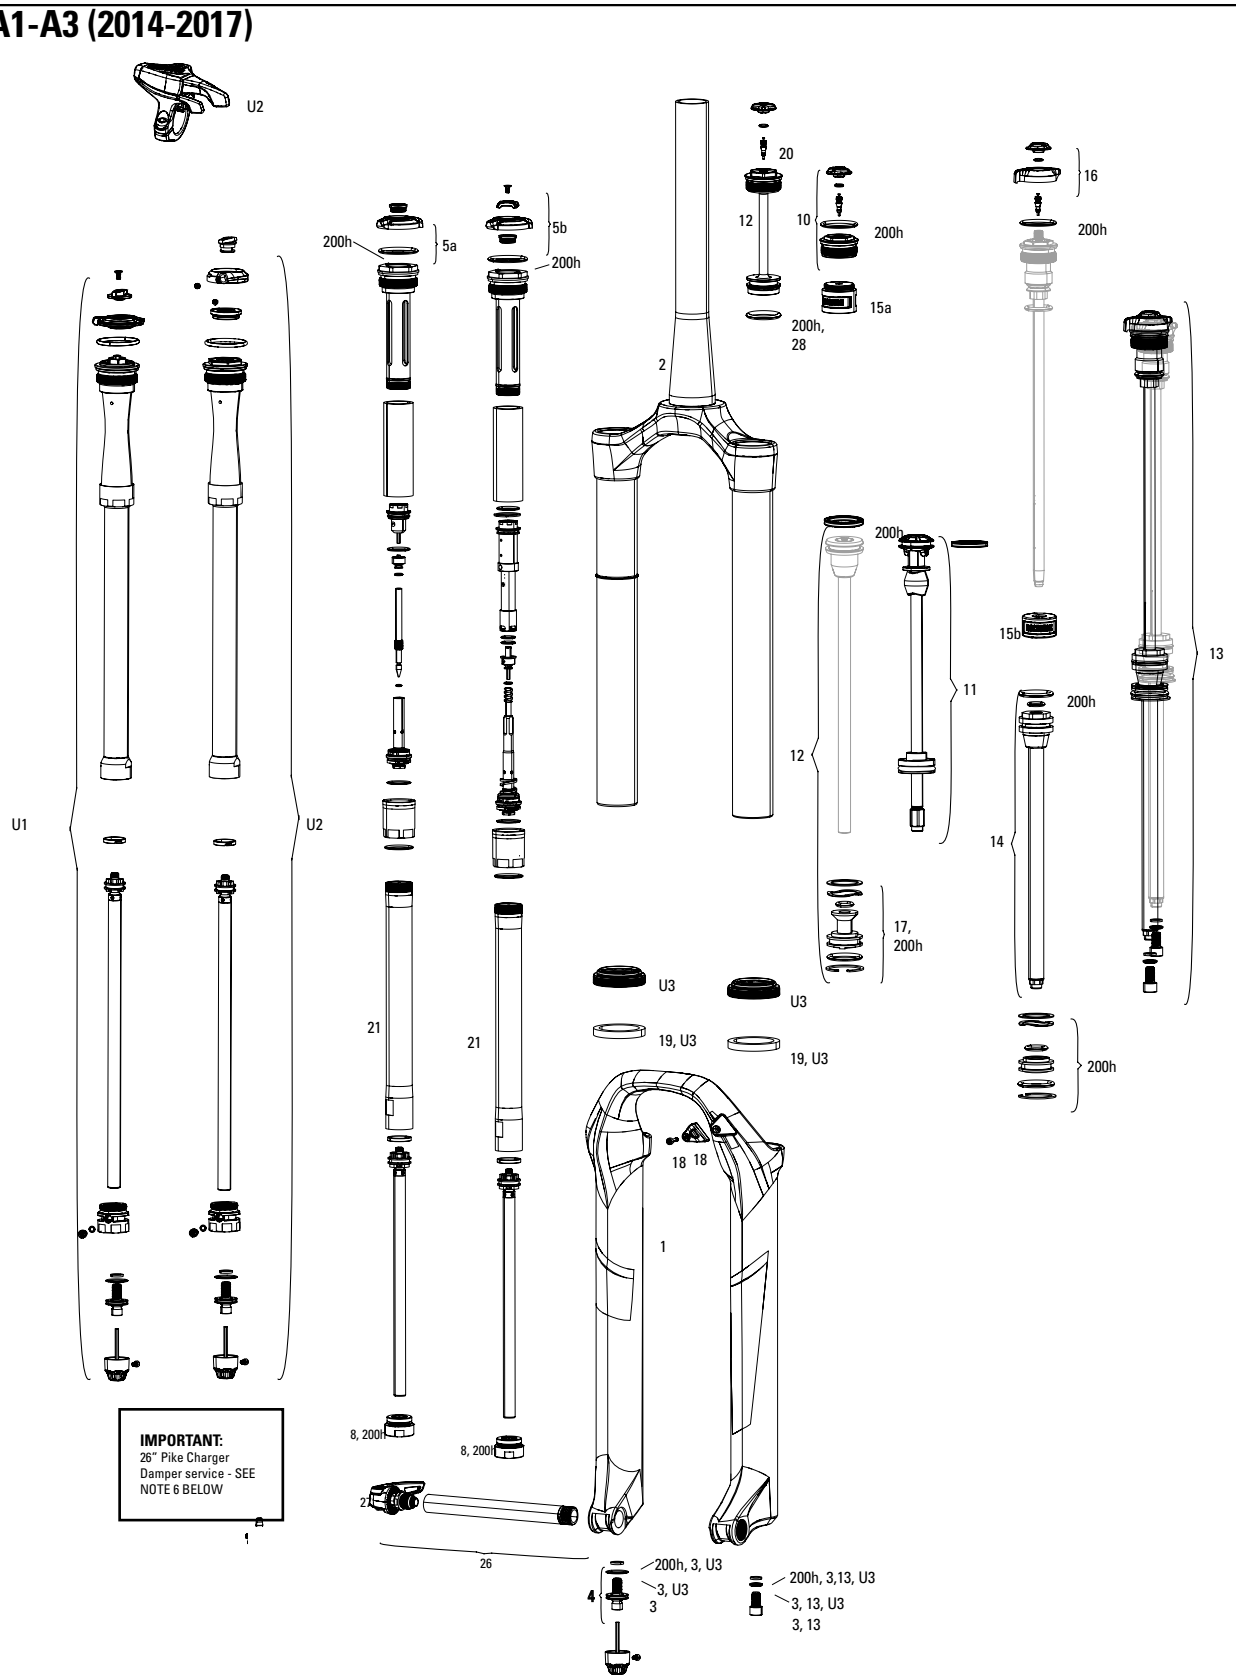

PIKE A1-A3 (2014-2017)

Note:

1. Charger damper fluid -use RockShox Rear Suspension Damping Fluid 3wt.
2. Charger lower leg lubricant - use RockShox Pike Suspension Oil, 0w-30.
3. Charger damper bleed - use Bleed fitting Charger Damper and RockShox Charger Damper Standard Bleed Kit.
4. For Travel Change and Bottomless Token options, see the respective pages in this catalog, listed in the Index.
5. Pike Solo Air CSU's do not come with gradients printed on the stanchion tubes.
6. **IMPORTANT:** When servicing 26" variants of Pike and moving to the new, upgraded seal head (contained in all Full Service Kits) for the first time, you must change the damper tube to 11.4018.063.000. The new damper tube will have a turned indicator mark on the lower section of the damper tube, see the Pike Service Manual for details. If your damper tube does not have this indicator mark, you must purchase the new damper tube to use the new, upgraded seal head.
7. A complete decal and maxle overview can be found in back of the catalog.