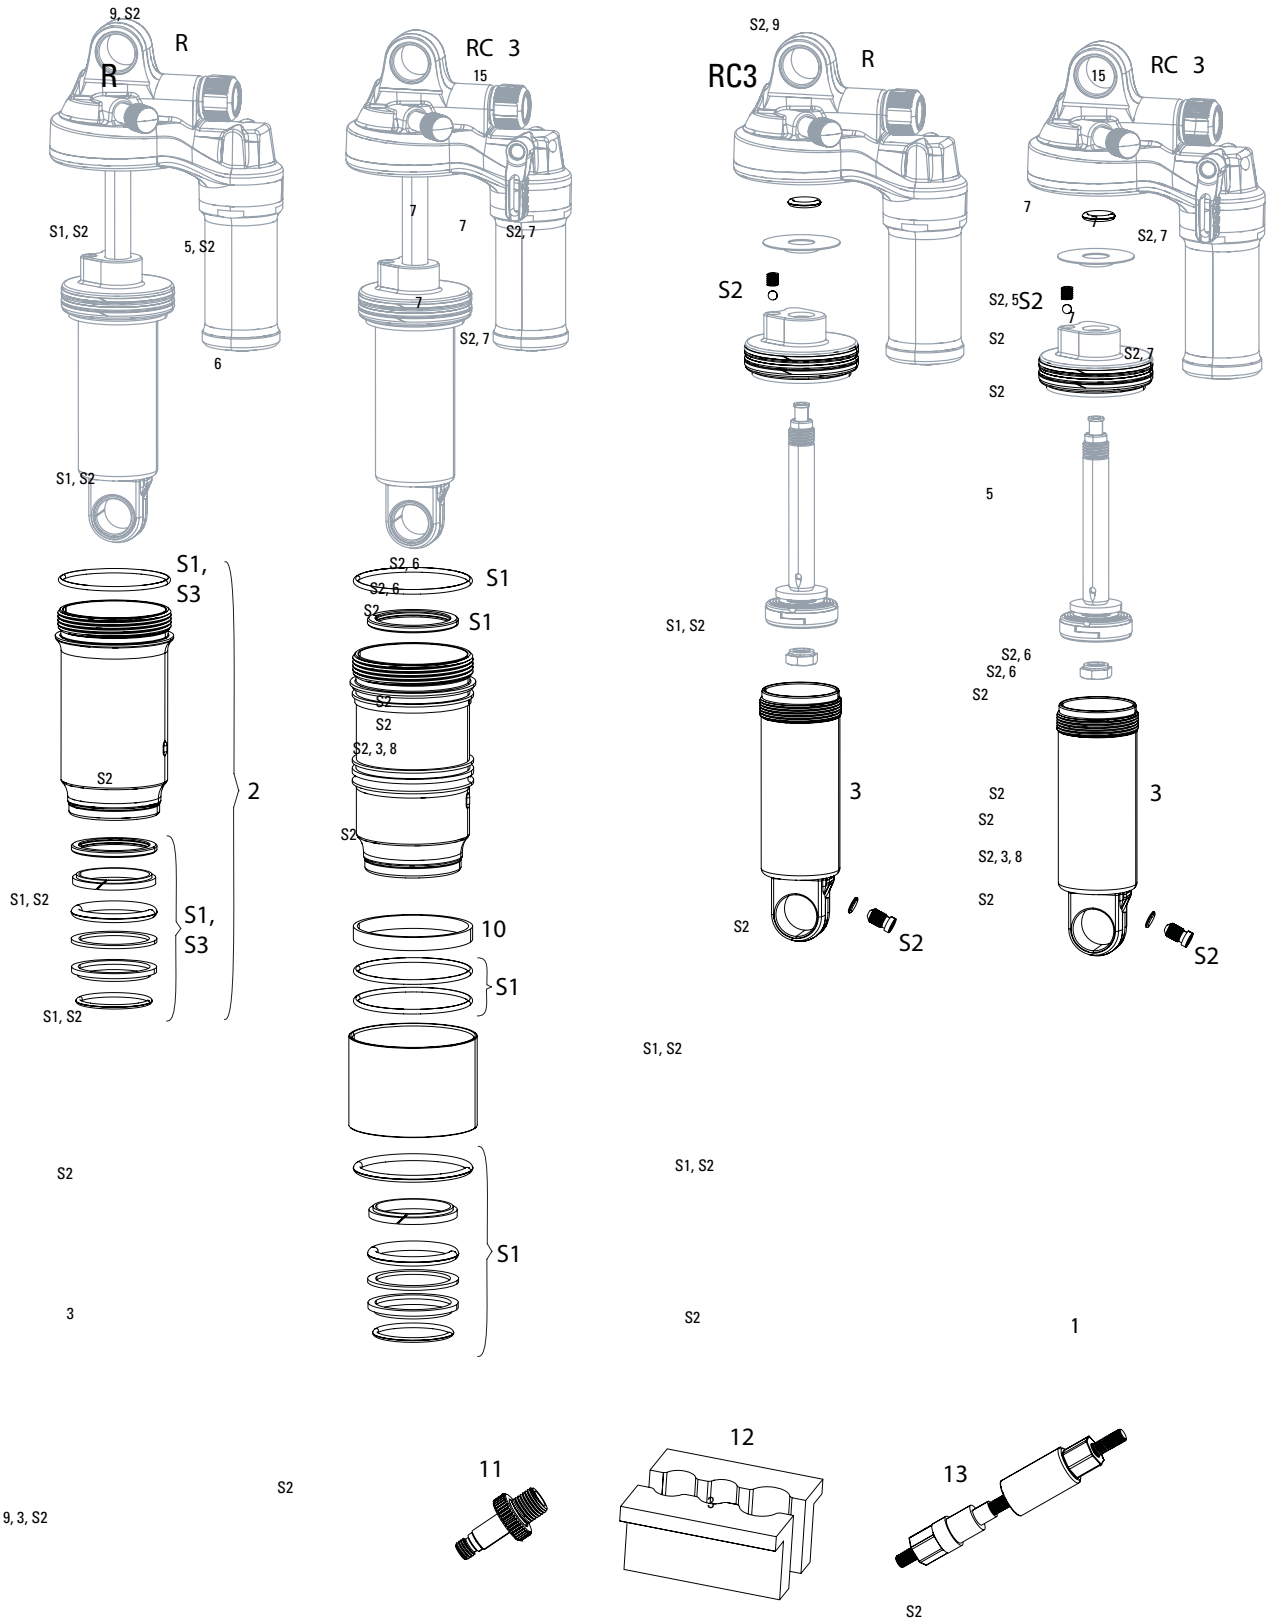

MONARCH PLUS A1-A2 (2011-2013)

Note:
1. All 2011-2013 Monarch Plus shocks are compatible with 2011-2013 standard and high-volume air can assemblies; air can includes all seals installed.
2. Use '1/2"x1/2" Rear Shock Bushing/Mount Hardware Tool' to remove and install eyelet bushing and mounting hardware.