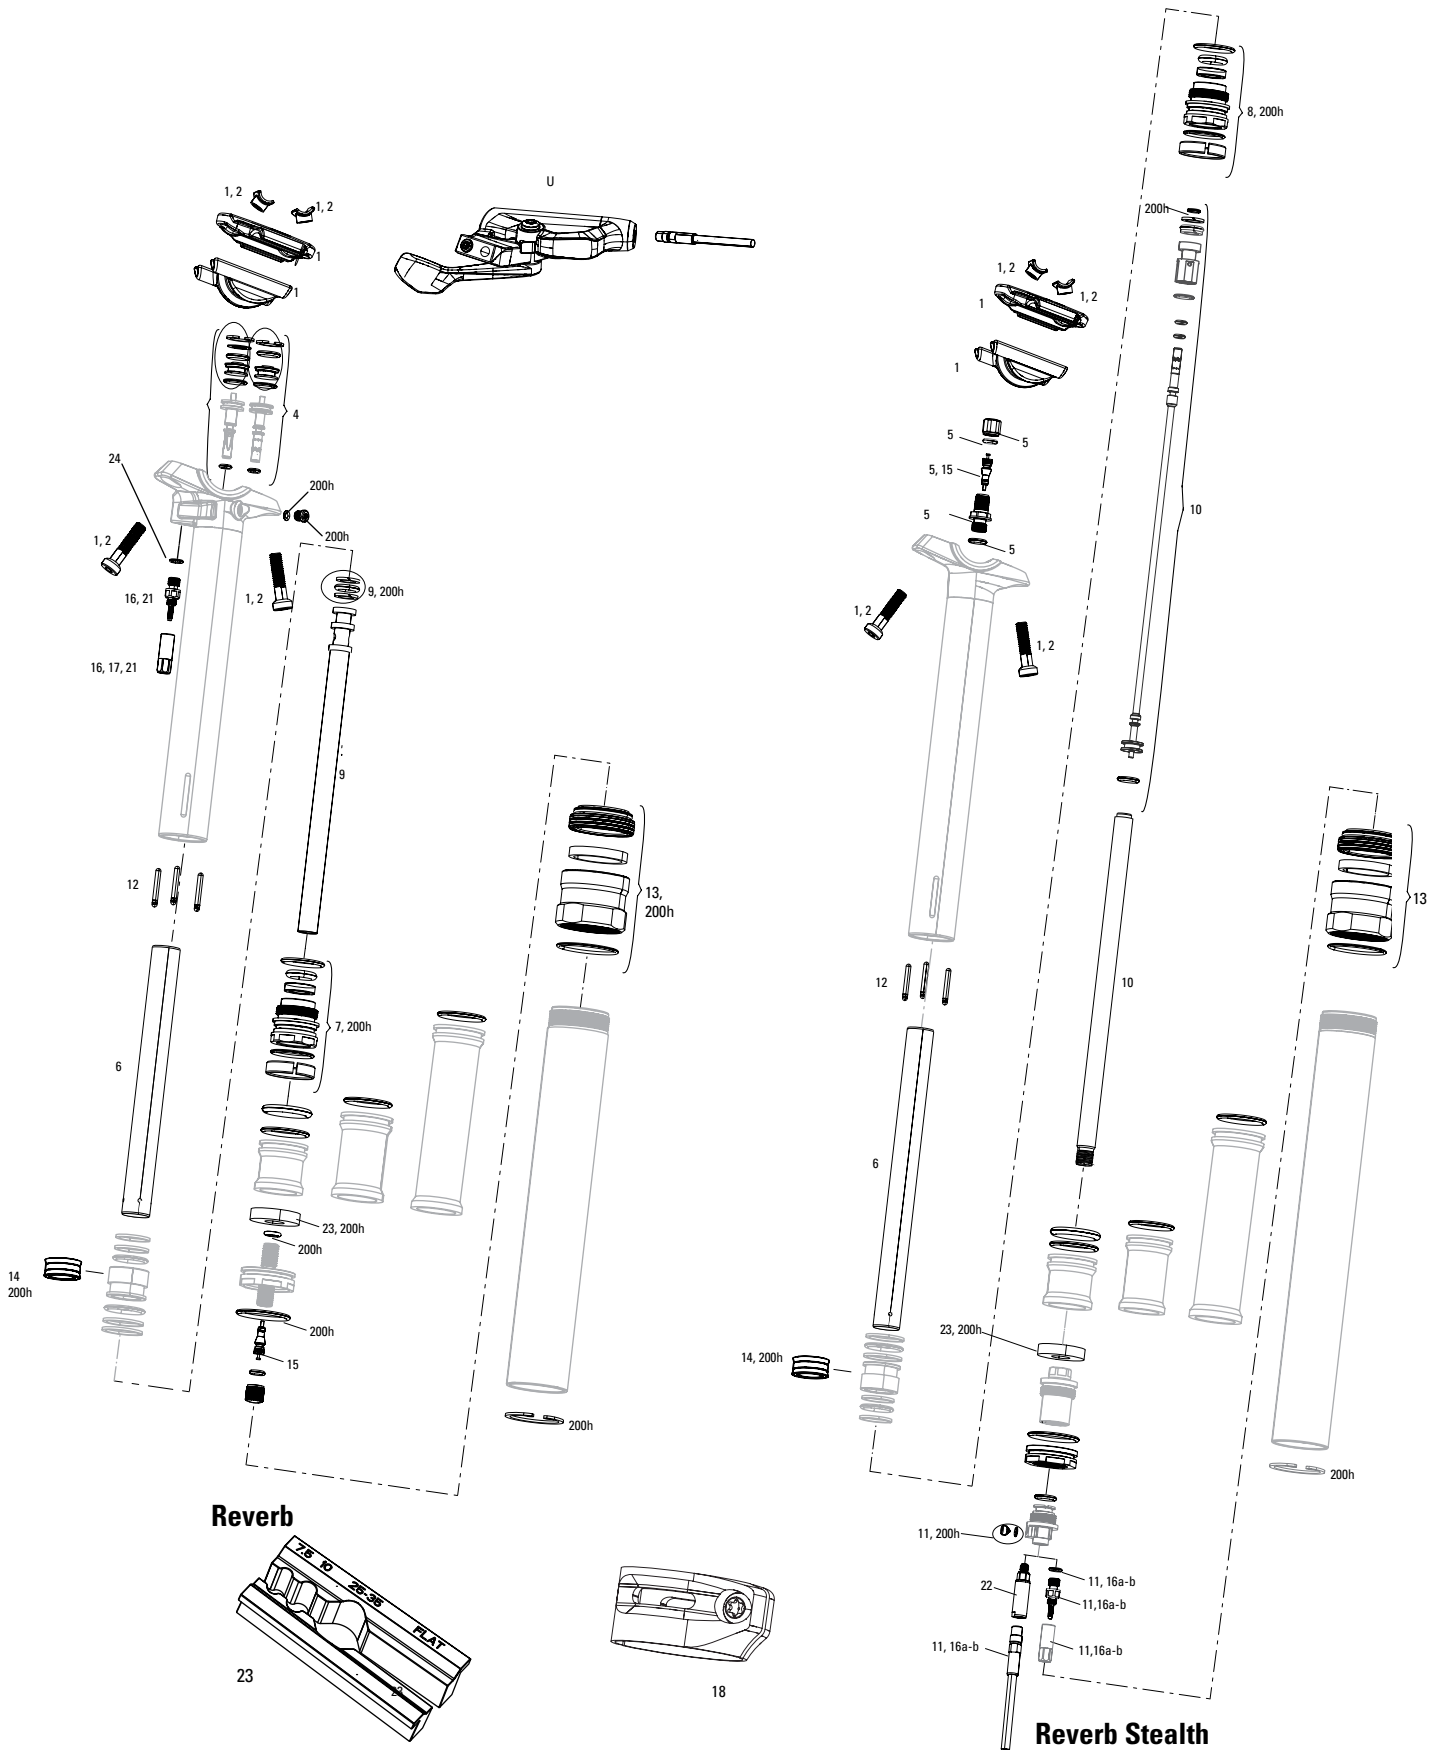

REVERB / REVERB STEALTH A1 - A2 (2011-2016)

REVERB / REVERB STEALTH A1-A2 (2011-2016)