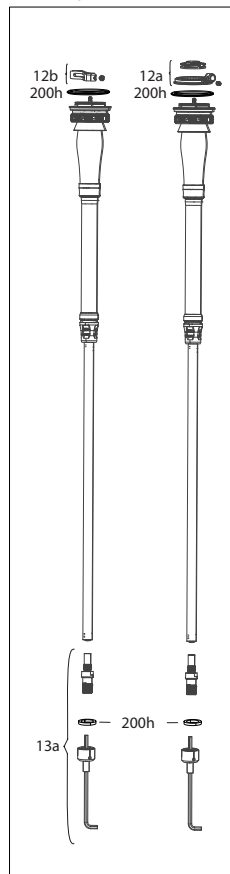

RACE DAY DAMPER

Note:
1. Convert from Crown Adjust to Cable Remote Adjust: complete damper upgrade kit
2. Decal and Maxle pages can be found in back of the catalog.