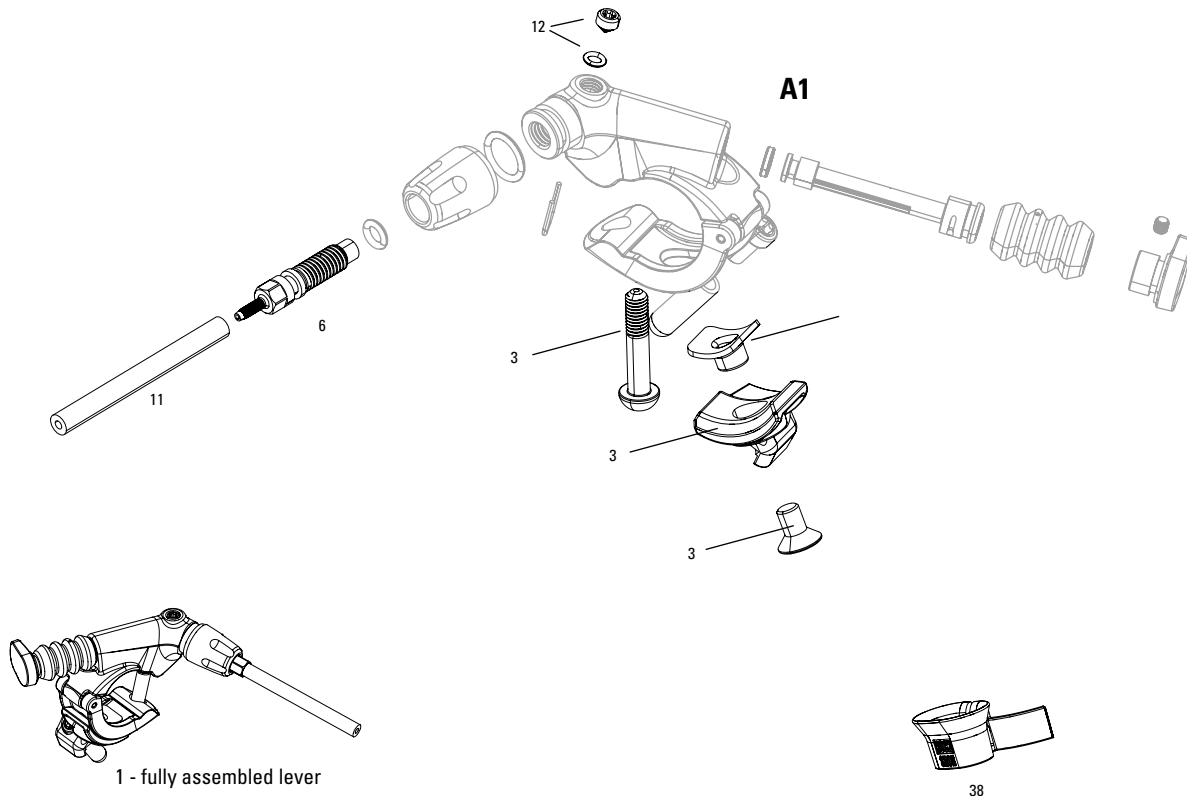

REVERB/REVERB STEALTH REMOTE A1-A2 (2011-2016)

Note:

1. A1 - Remote silver adjuster knob - compatible with A1 Reverb only (2011-2013)
2. A2 - Remote black adjuster knob - compatible with A2 & B1 Reverb only (2013-2016)
3. A1 - specific parts not compatible with A2
4. As of MY16, there is a new IFP for Reverb and Reverb Stealth that does not use the two backup rings. Current full service kits include the new IFP, which is retrofittable into any Reverb or Reverb Stealth
5. If Reverb is sinking into travel or experiencing bypass, please use new IFP tube and inner seal head.