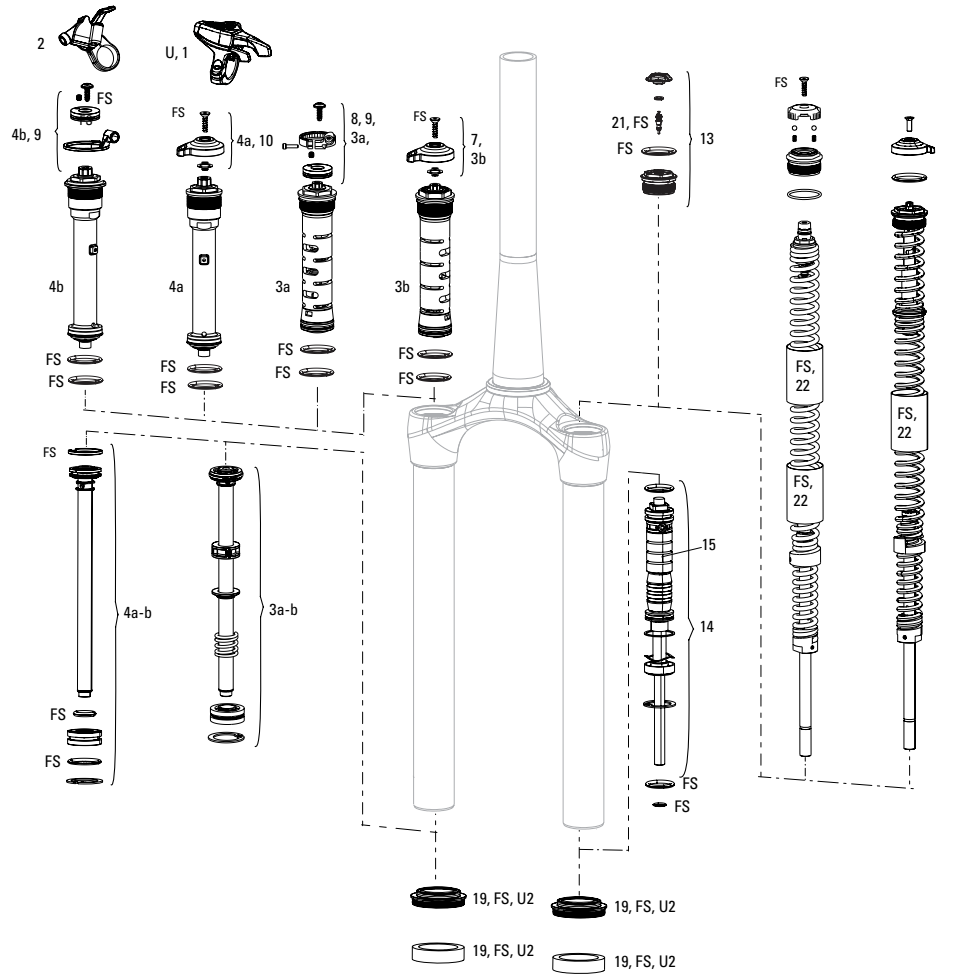

SEKTOR GOLD A1-B2 (2011-2017)

Note:

1. All basic service kits include the following replaceable wear items: o-rings, glide rings, dust seals, and foam rings.
2. Convert from Crown Adjust to Remote Adjust: Remote compression damper, remote compression adjuster spool, cable clamp and remote lever assembly.
3. Maximum Tire Diameter: 714mm Maximum Tire Width: 81mm
4. 32mm Boost lower legs use flangless wiper seals.
5. Decal pages can be found in back of the catalog.