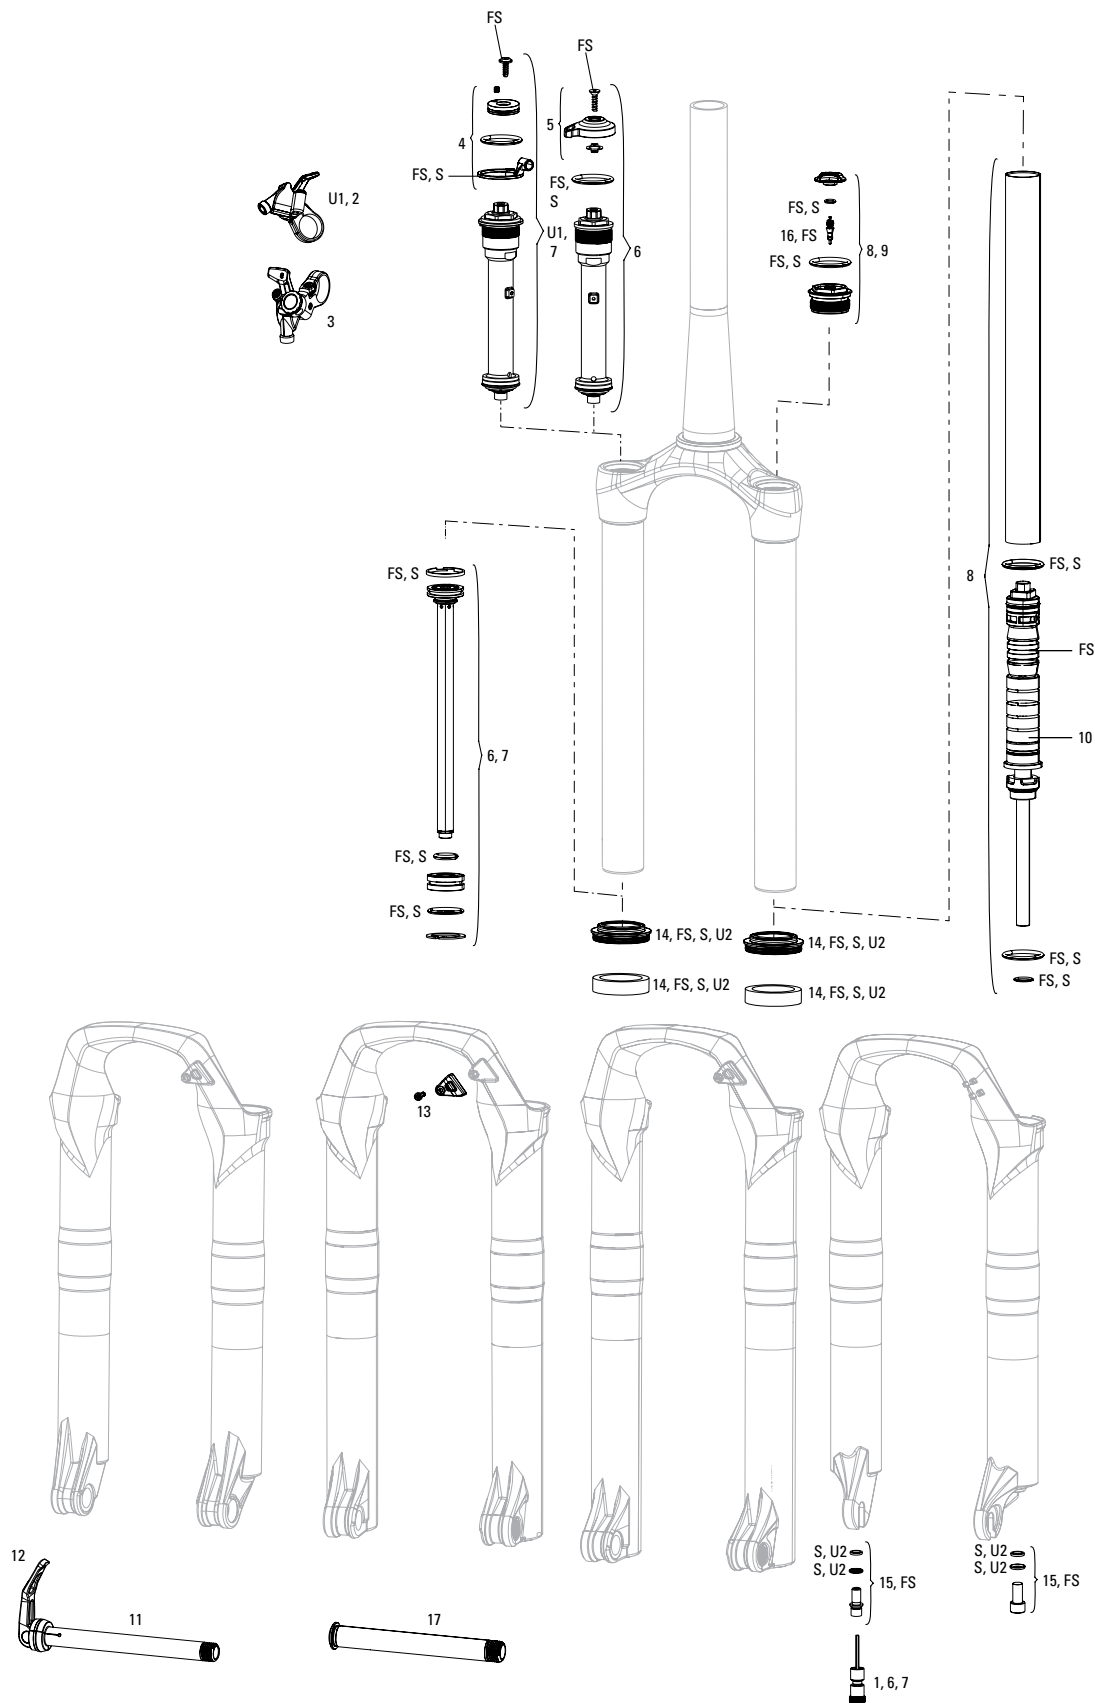

SEKTOR SILVER A1 (2014-2016)

Note:

1. Full service kits include replaceable o-rings, glide rings, retaining rings, crush washers, crush washer retainers and shaft bolts/nuts. All air service kits include replacement schrader valve cores. Not all service parts are pictured. All basic service kits include the following replaceable wear items: o-rings, glide rings, dust seals, and foam rings.
2. Convert from Crown Adjust to Remote Adjust: Remote compression damper requires remote compression adjuster spool, and remote lever assembly.
3. Sektor Silver requires PopLoc or PopLoc Adjust remote; 17mm cable pull.