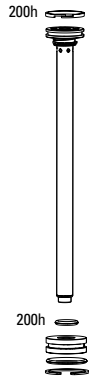

35 GOLD RL A1-A2 (2020-2021)

U1, 8

U1, 7

6

6, 7

2

200h

200h, 8, U1
200h, 9, U1

200h, 8, U1
200h, 9, U1

3

11

1

200h, 10, U1
10

200h, 10, U1
10