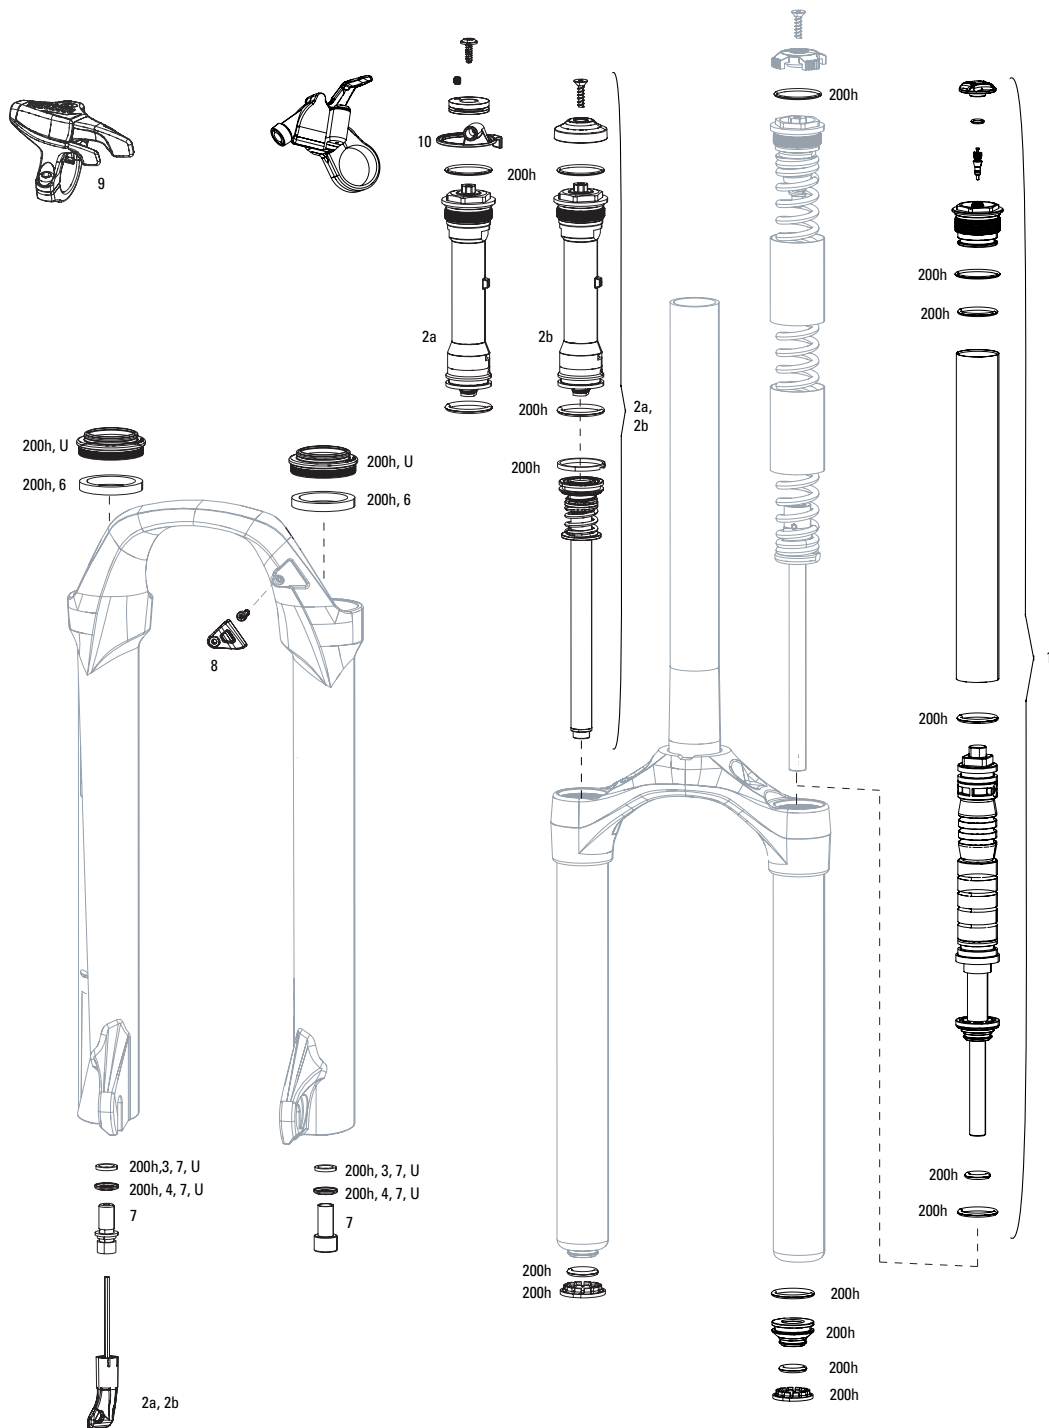

Note:

1. 200H service kits include replaceable o-rings, glide rings, crush washers, crush washer retainers and wiper seals. All basic service kits include the following replaceable wear items: o-rings, glide rings, dust seals, and foam rings.
2. Decal page can be found in back of the catalog.
3. A3 Spring Internals and Damper Internals are not compatible with A1-A2 30 Silver