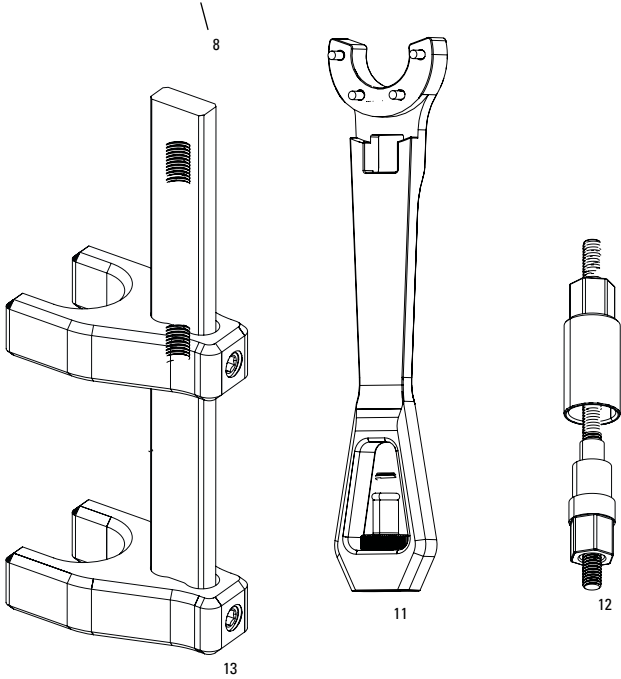

SUPER DELUXE COIL A1-A2 (2018-2020)

SUPER DELUXE COIL A1-A2 (2018-2020)

SERVICE

200hr	00.4315.032.638	200 HOUR/1 YEAR SERVICE KIT (INCLUDES SEALHEAD SEALS, PISTON SEAL, GLIDE RINGS, IFP SEALS, REMOTE SPARES, GREASE) - SUPER DELUXE COIL/COIL REMOTE A1-A2 (2018-2020)
200hr	00.4315.032.639	200 HOUR/1 YEAR SERVICE KIT (INCLUDES SEALHEAD SEALS, PISTON SEAL, GLIDE RINGS, IFP SEALS, GREASE) - SUPER DELUXE COIL A1-A2 (2018-2020)

SPARES

1	11.4118.046.000	REAR SHOCK EYELET BEARING KIT - WITH SPACERS (INCLUDES BEARINGS & SPACERS FOR BR EYELETS) - DELUXE/SUPER DELUXE BR (2017+)
2	00.4318.002.009	REMOTE - ONELOC LEFT/ABOVE, RIGHT/BELOW 10MM CABLE PULL, REMOTE ONLY (INCLUDES REMOTE, CABLE&HOUSING) - RL (2013+) & CHARGER DAMPERS
2	00.4318.002.010	REMOTE - ONELOC RIGHT/ABOVE, LEFT/BELOW 10MM CABLE PULL, REMOTE ONLY (INCLUDES REMOTE, CABLE&HOUSING) - RL (2013+) & CHARGER DAMPERS
3	00.4318.024.000	REMOTE - TWISTLOC FULL SPRINT LEFT 10MM CABLE PULL (INCLUDES STRAIT & CURVED CABLE GUIDES, LEFT & RIGHT GRIPS) - METRIC REAR SHOCKS, RL (2013+) & CHARGER DAMPERS
4	11.4115.107.070	REAR SHOCK COMPRESSION KNOB KIT - SUPER DELUXE A1-B2 (2017-2020)
5	11.4115.013.000	REAR SHOCK EYELET BUSHING KIT - 1/2"X1/2" (QTY 2)
6	11.4118.057.000	REAR SHOCK RESERVOIR CAP - SUPER DELUXE AIR/COIL R/RC/RCR/RCT/RC3/RT
7	11.4118.057.001	REAR SHOCK RESERVOIR - 62MM - SUPER DELUXE AIR/COIL R/RC3/RCR (37.5-65)
7	11.4118.057.002	REAR SHOCK RESERVOIR - 68MM - SUPER DELUXE AIR/COIL R/RC3/RCR(67.5-75), RCT/RC(37.5-65)
7	11.4118.057.003	REAR SHOCK RESERVOIR - 74MM - SUPER DELUXE AIR/COIL RCT/RC(67.5-75)
8	11.4118.057.004	REAR SHOCK RESERVOIR ASSEMBLY - 62MM, SOFT PEDAL, 380 LOCK (INCLUDES RESERVOIR, INTERNALS& LEVER) - SUPER DELUXE AIR/COIL RC3 A1+ (37.5-65)
8	11.4118.057.005	REAR SHOCK RESERVOIR ASSEMBLY - 68MM, SOFT PEDAL, 380 LOCK (INCLUDES RESERVOIR, INTERNALS& LEVER) - SUPER DELUXE AIR/COIL RC3 A1+ (67.5-75)
8	11.4118.057.006	REAR SHOCK RESERVOIR ASSEMBLY - 62MM, 380 LOCK (INCLUDES RESERVOIR, INTERNALS & REMOTE SPOOL) - SUPER DELUXE AIR/COIL RCR/RTR A1+ (37.5-65)
8	11.4118.057.007	REAR SHOCK RESERVOIR ASSEMBLY - 68MM, 380 LOCK (INCLUDES RESERVOIR, INTERNALS & REMOTE SPOOL) - SUPER DELUXE AIR/COIL RCR/RTR A1+ (67.5-65)
8	11.4118.057.008	REAR SHOCK RESERVOIR ASSEMBLY - 68MM, 380 LOCK (INCLUDES RESERVOIR, INTERNALS& LEVER) - SUPER DELUXE AIR/COIL RCT A1+ (37.5-65)
8	11.4118.057.009	REAR SHOCK RESERVOIR ASSEMBLY - 74MM, 380 LOCK (INCLUDES RESERVOIR, INTERNALS& LEVER) - SUPER DELUXE AIR/COIL RCT A1+ (67.5-75)
8	11.4118.057.010	REAR SHOCK RESERVOIR ASSEMBLY - 68MM, (INCLUDES RESERVOIR, INTERNALS & LEVER) - SUPER DELUXE AIR/COIL RC A1+ (37.5-65)
8	11.4118.057.011	REAR SHOCK RESERVOIR ASSEMBLY - 74MM, (INCLUDES RESERVOIR, INTERNALS & LEVER) - SUPER DELUXE AIR/COIL RC A1+ (67.5-75)
9	11.4118.060.000	REAR SHOCK EYELET/DAMPER BODY - METRIC COIL, TRUNNION, 55 - SUPER DELUXE COIL A1-A2 (2018-2019)
9	11.4118.060.001	REAR SHOCK EYELET/DAMPER BODY - METRIC COIL, TRUNNION, 65 - SUPER DELUXE COIL A1-A2 (2018-2019)
9	11.4118.060.002	REAR SHOCK EYELET/DAMPER BODY - METRIC COIL, TRUNNION, 75 - SUPER DELUXE COIL A1-A2 (2018-2019)

SPRING