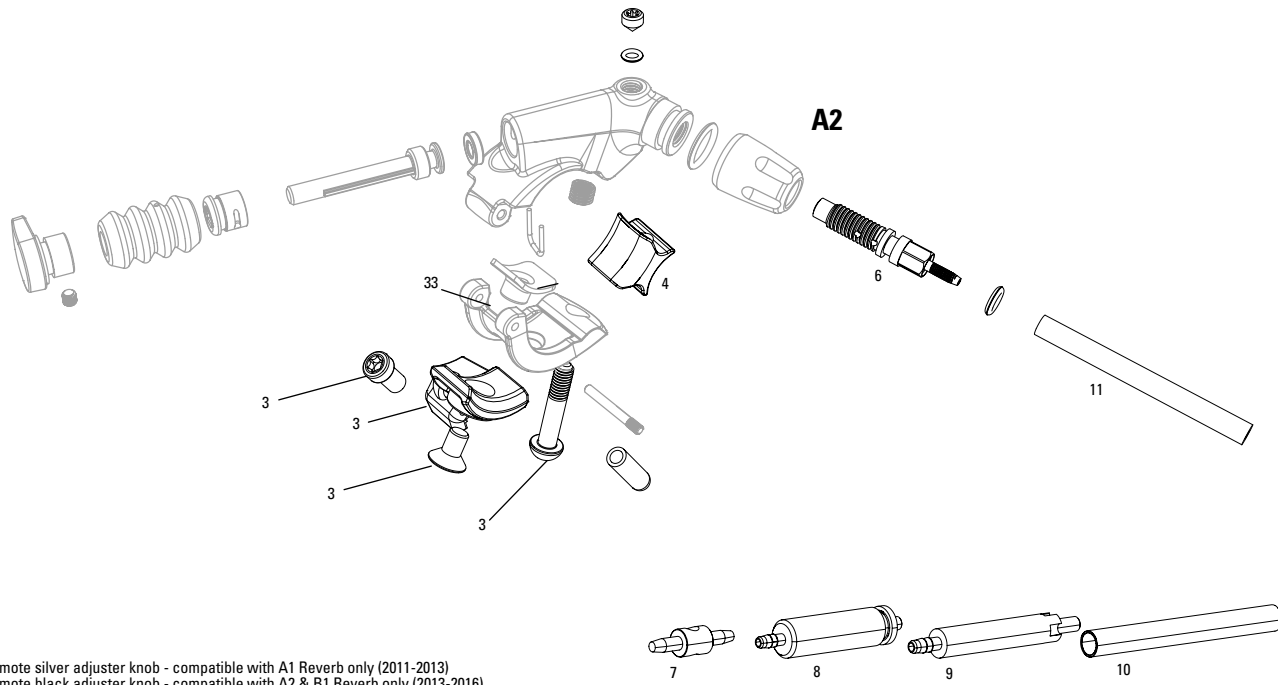

REVERB/REVERB STEALTH REMOTE A1-A2 (2011-2016)

Note:

1. A1 - Remote silver adjuster knob - compatible with A1 Reverb only (2011-2013)
2. A2 - Remote black adjuster knob - compatible with A2 & B1 Reverb only (2013-2016)
3. A1 - specific parts not compatible with A2
4. As of MY16, there is a new IFP for Reverb and Reverb Stealth that does not use the two backup rings. Current full service kits include the new IFP, which is retrofittable into any Reverb or Reverb Stealth
5. If Reverb is sinking into travel or experiencing bypass, please use new IFP tube and inner seal head.