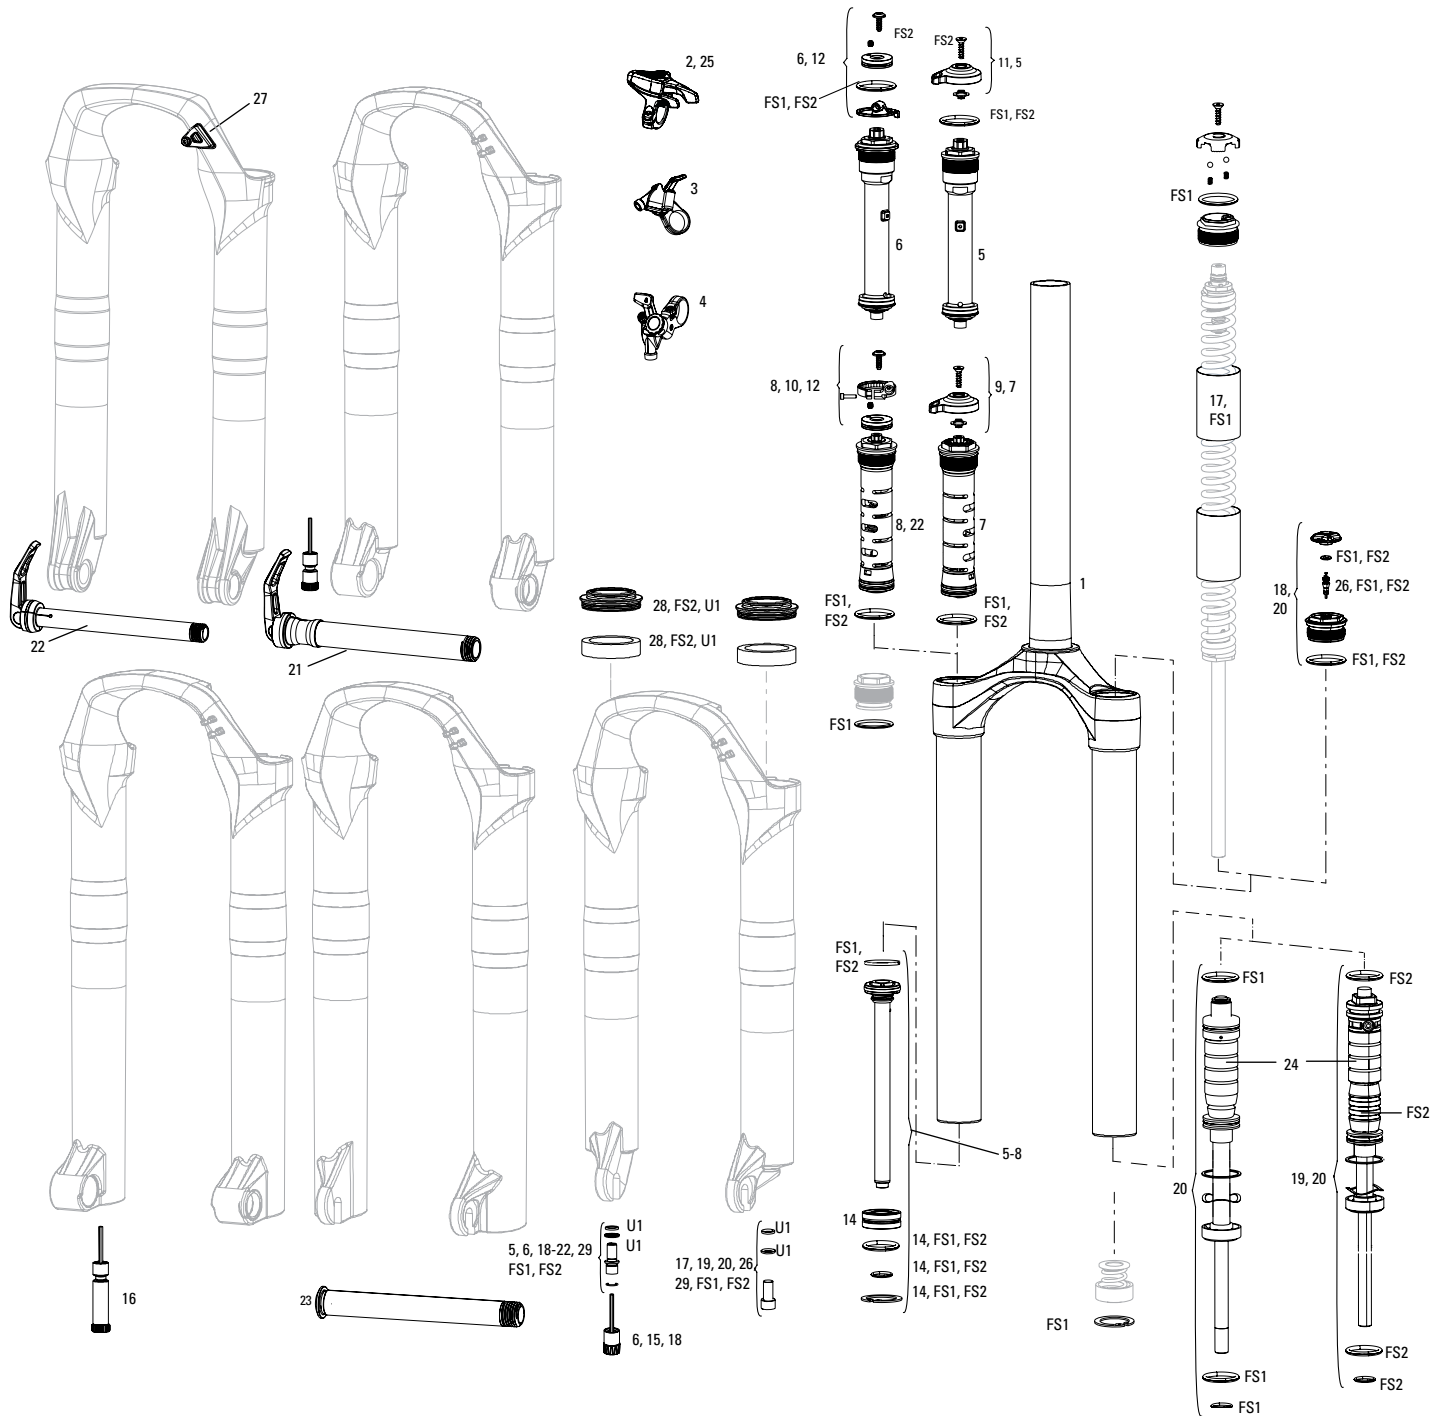

RECON GOLD A1-A3 (2011-2017)

Note:

1. Full service kits include replaceable o-rings, glide rings, retaining rings, crush washers, crush washer retainers and shaft bolts/nuts. All air service kits include replacement schrader valve cores. Not all service parts are pictured. All basic service kits include the following replaceable wear items: o-rings, glide rings, dust seals, and foam rings.
2. Convert from Crown Adjust to Remote Adjust. Remote compression damper requires remote compression adjuster spool, and remote lever assembly.
3. 2013+ Recon Gold compatible with 10mm cable pull PushLoc or OneLoc