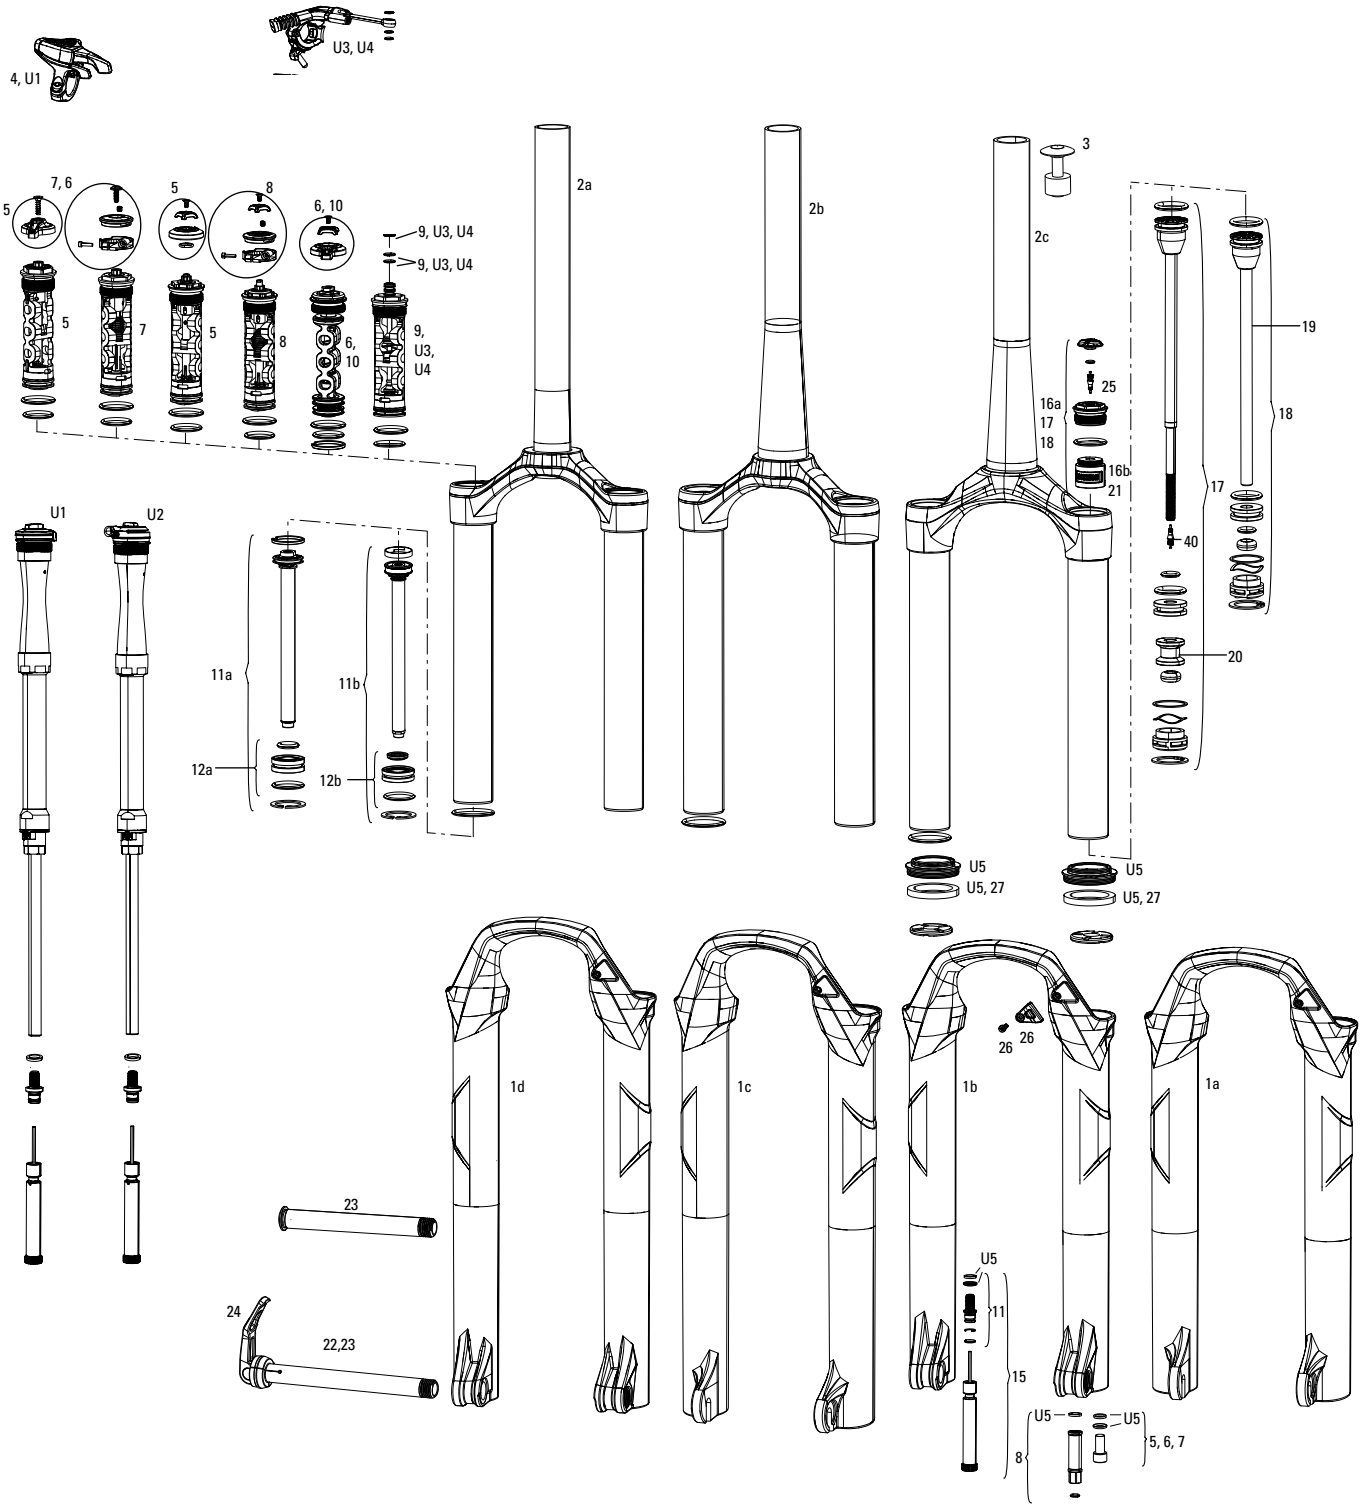

SID B - 80mm-120mm A1-A4 (2011-2016)

1. **Note:**
1. Full service kits include replaceable rebound damper seal head, o-rings, glide rings, retaining rings, crush washers, crush washer retainers, and shaft bolts/nuts. All air service kits include replacement schrader valve cores. Not all service parts are pictured. All basic service kits include the following replaceable wear items: o-rings, glide rings, dust seals, and foam rings.
  2. Convert from Crown Adjust to Remote Adjust: Remote compression damper requires remote compression adjuster spool, cable clamp and remote lever assembly.
  3. Solo Air internals require Solo Air CSU; Solo Air internals are not compatible with Dual Air CSU. Dual Air internals require Dual Air CSU; Dual Air internals are not compatible with Solo Air CSU.
  4. 2013+ Reba and 2013+ SID B internals: CSU and Lower Leg assemblies are interchangeable. SID A: upper tube inner diameter = 27.8mm. SID B: upper tube inner diameter = 28.2mm.
  5. SID chassis and internals may be travel-specific. See part kit descriptions for identification.
  6. SID RCT3 A3 (2014+) compression damper must be used with SID A3 rebound damper (with Rapid Recovery valving). SID RCT3 A2 (2012-2013) compression damper is not compatible with SID RCT3 A3(2014+) rebound-damper.
  7. 2011-2012 XLoc remote uses 2.5wt suspension fluid. 2013+ XLoc remote uses Reverb hydraulic fluid. Use fluid indicated on fork top cap.
  8. SIDB1 100mm max travel has 80mm and 100mm gradients; SID B 120mm max travel has 80mm to 120mm gradients