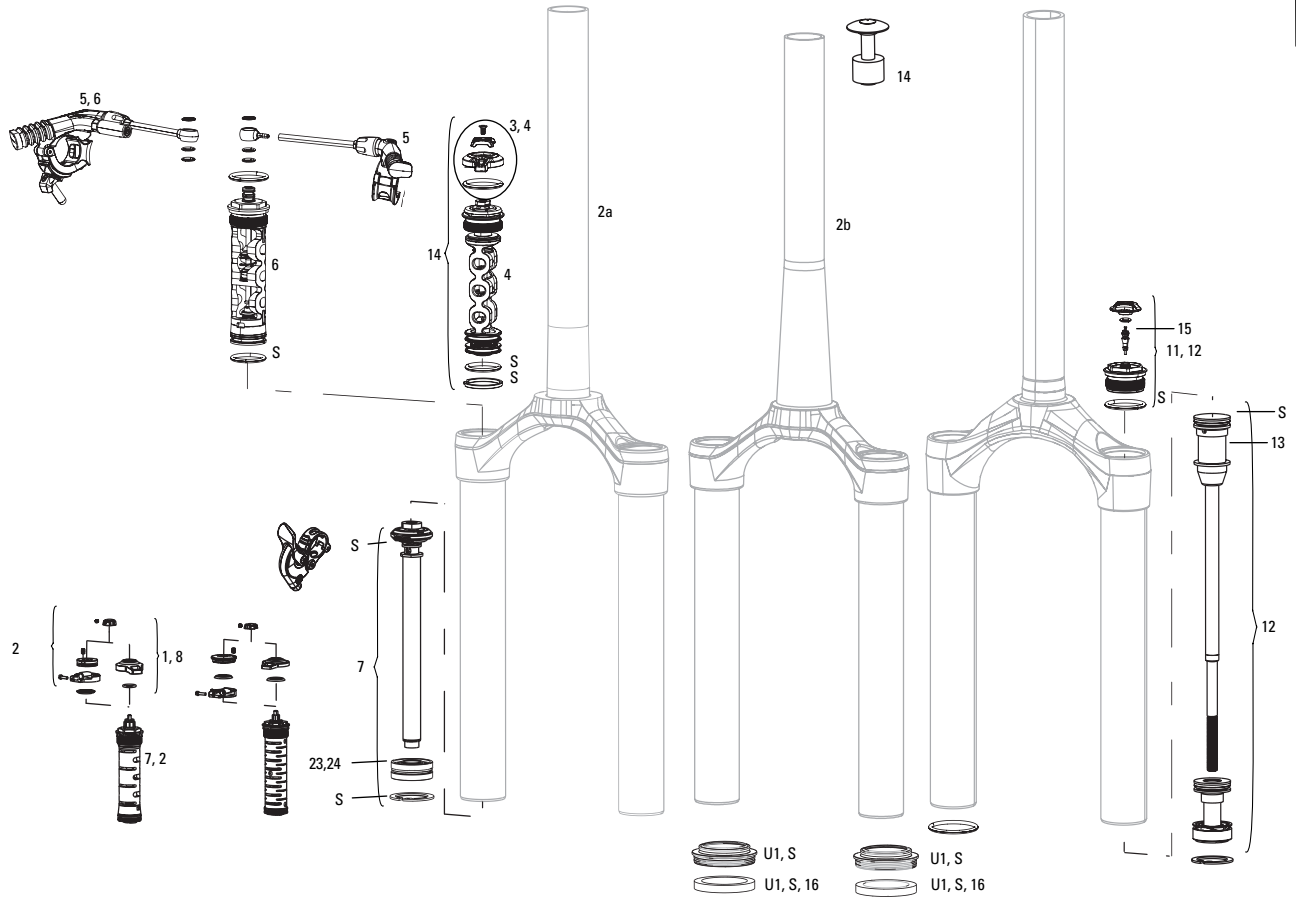

SID A - DUAL AIR 80MM/100MM (2008-2014)

Note:

1. Full service kits include replaceable o-rings, glide rings, retaining rings, crush washers, crush washer retainers and shaft bolts/nuts. All air service kits include replacement schrader valve cores. Not all service parts are pictured. All basic service kits include the following replaceable wear items: o-rings, glide rings, dust seals, and foam rings.
2. Rebound damper and spring shaft kits include crush washers, crush washer retainers and shaft bolts, as well as upper tube retaining rings and rebound adjuster knob.
3. Solo Air internals, Solo Air CSU and SID B lower legs are NOT compatible with SID A. Use only Dual Air internals, Dual Air CSU and SID A lower legs.
4. 2013-2014 SID WC and XXWC 1 1/8" feature Dual Air and are not compatible with Solo Air.
5. SID A: upper tube inner diameter = 27.8mm. SID B: upper tube inner diameter = 28.2mm
6. Maximum fork travel = 100mm. Upper tube gradient includes ONLY 100mm and 80mm.
  - Internals and chassis parts designed for SIDB (120mm max travel) are NOT compatible.
  - Please note kit description travel specifications before ordering.
7. Decal and Maxle pages can be found in back of the catalog.