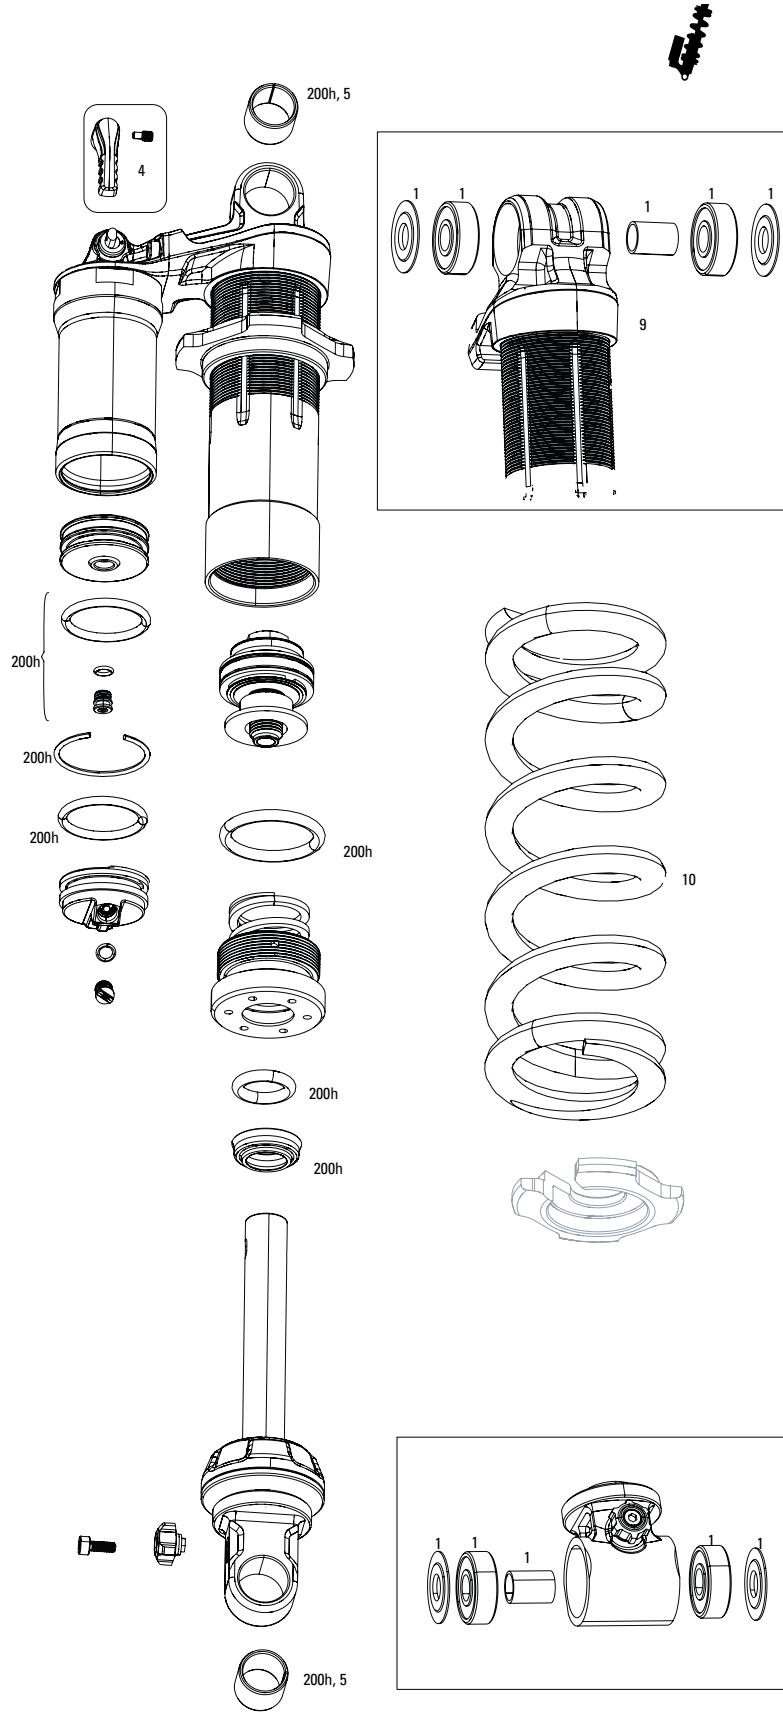

SUPER DELUXE COIL A1-A2 (2018-2020)

SUPER DELUXE COIL A1-A2 (2018-2020)

SERVICE

200hr	00.4315.032.638	200 HOUR/1 YEAR SERVICE KIT (INCLUDES SEALHEAD SEALS, PISTON SEAL, GLIDE RINGS, IFP SEALS, REMOTE SPARES, GREASE) - SUPER DELUXE COIL/COIL REMOTE A1-A2 (2018-2020)
200hr	00.4315.032.639	200 HOUR/1 YEAR SERVICE KIT (INCLUDES SEALHEAD SEALS, PISTON SEAL, GLIDE RINGS, IFP SEALS, GREASE) - SUPER DELUXE COIL A1-A2 (2018-2020)

SPARES

1	11.4118.046.000	REAR SHOCK EYELET BEARING KIT - WITH SPACERS (INCLUDES BEARINGS & SPACERS FOR BR EYELETS) - DELUXE/SUPER DELUXE BR (2017+)
2	00.4318.002.009	REMOTE - ONELOC LEFT/ABOVE, RIGHT/BELOW 10MM CABLE PULL, REMOTE ONLY (INCLUDES REMOTE, CABLE&HOUSING) - RL (2013+) & CHARGER DAMPERS
2	00.4318.002.010	REMOTE - ONELOC RIGHT/ABOVE, LEFT/BELOW 10MM CABLE PULL, REMOTE ONLY (INCLUDES REMOTE, CABLE&HOUSING) - RL (2013+) & CHARGER DAMPERS
3	00.4318.024.000	REMOTE - TWISTLOC FULL SPRINT LEFT 10MM CABLE PULL (INCLUDES STRAIT & CURVED CABLE GUIDES, LEFT & RIGHT GRIPS) - METRIC REAR SHOCKS, RL (2013+) & CHARGER DAMPERS
4	11.4115.107.070	REAR SHOCK COMPRESSION KNOB KIT - SUPER DELUXE A1-B2 (2017-2020)
5	11.4115.013.000	REAR SHOCK EYELET BUSHING KIT - 1/2"X1/2" (QTY 2)
6	11.4118.057.000	REAR SHOCK RESERVOIR CAP - SUPER DELUXE AIR/COIL R/RC/RCR/RCT/RC3/RT
7	11.4118.057.001	REAR SHOCK RESERVOIR - 62MM - SUPER DELUXE AIR/COIL R/RC3/RCR (37.5-65)
7	11.4118.057.002	REAR SHOCK RESERVOIR - 68MM - SUPER DELUXE AIR/COIL R/RC3/RCR(67.5-75), RCT/RC(37.5-65)
7	11.4118.057.003	REAR SHOCK RESERVOIR - 74MM - SUPER DELUXE AIR/COIL RCT/RC(67.5-75)
8	11.4118.057.004	REAR SHOCK RESERVOIR ASSEMBLY - 62MM, SOFT PEDAL, 380 LOCK (INCLUDES RESERVOIR, INTERNALS& LEVER) - SUPER DELUXE AIR/COIL RC3 A1+ (37.5-65)
8	11.4118.057.005	REAR SHOCK RESERVOIR ASSEMBLY - 68MM, SOFT PEDAL, 380 LOCK (INCLUDES RESERVOIR, INTERNALS& LEVER) - SUPER DELUXE AIR/COIL RC3 A1+ (67.5-75)
8	11.4118.057.006	REAR SHOCK RESERVOIR ASSEMBLY - 62MM, 380 LOCK (INCLUDES RESERVOIR, INTERNALS & REMOTE SPOOL) - SUPER DELUXE AIR/COIL RCR/RTR A1+ (37.5-65)
8	11.4118.057.007	REAR SHOCK RESERVOIR ASSEMBLY - 68MM, 380 LOCK (INCLUDES RESERVOIR, INTERNALS & REMOTE SPOOL) - SUPER DELUXE AIR/COIL RCR/RTR A1+ (67.5-65)
8	11.4118.057.008	REAR SHOCK RESERVOIR ASSEMBLY - 68MM, 380 LOCK (INCLUDES RESERVOIR, INTERNALS& LEVER) - SUPER DELUXE AIR/COIL RCT A1+ (37.5-65)
8	11.4118.057.009	REAR SHOCK RESERVOIR ASSEMBLY - 74MM, 380 LOCK (INCLUDES RESERVOIR, INTERNALS& LEVER) - SUPER DELUXE AIR/COIL RCT A1+ (67.5-75)
8	11.4118.057.010	REAR SHOCK RESERVOIR ASSEMBLY - 68MM, (INCLUDES RESERVOIR, INTERNALS & LEVER) - SUPER DELUXE AIR/COIL RC A1+ (37.5-65)
8	11.4118.057.011	REAR SHOCK RESERVOIR ASSEMBLY - 74MM, (INCLUDES RESERVOIR, INTERNALS & LEVER) - SUPER DELUXE AIR/COIL RC A1+ (67.5-75)
9	11.4118.060.000	REAR SHOCK EYELET/DAMPER BODY - METRIC COIL, TRUNNION, 55 - SUPER DELUXE COIL A1-A2 (2018-2019)
9	11.4118.060.001	REAR SHOCK EYELET/DAMPER BODY - METRIC COIL, TRUNNION, 65 - SUPER DELUXE COIL A1-A2 (2018-2019)
9	11.4118.060.002	REAR SHOCK EYELET/DAMPER BODY - METRIC COIL, TRUNNION, 75 - SUPER DELUXE COIL A1-A2 (2018-2019)

SPRING