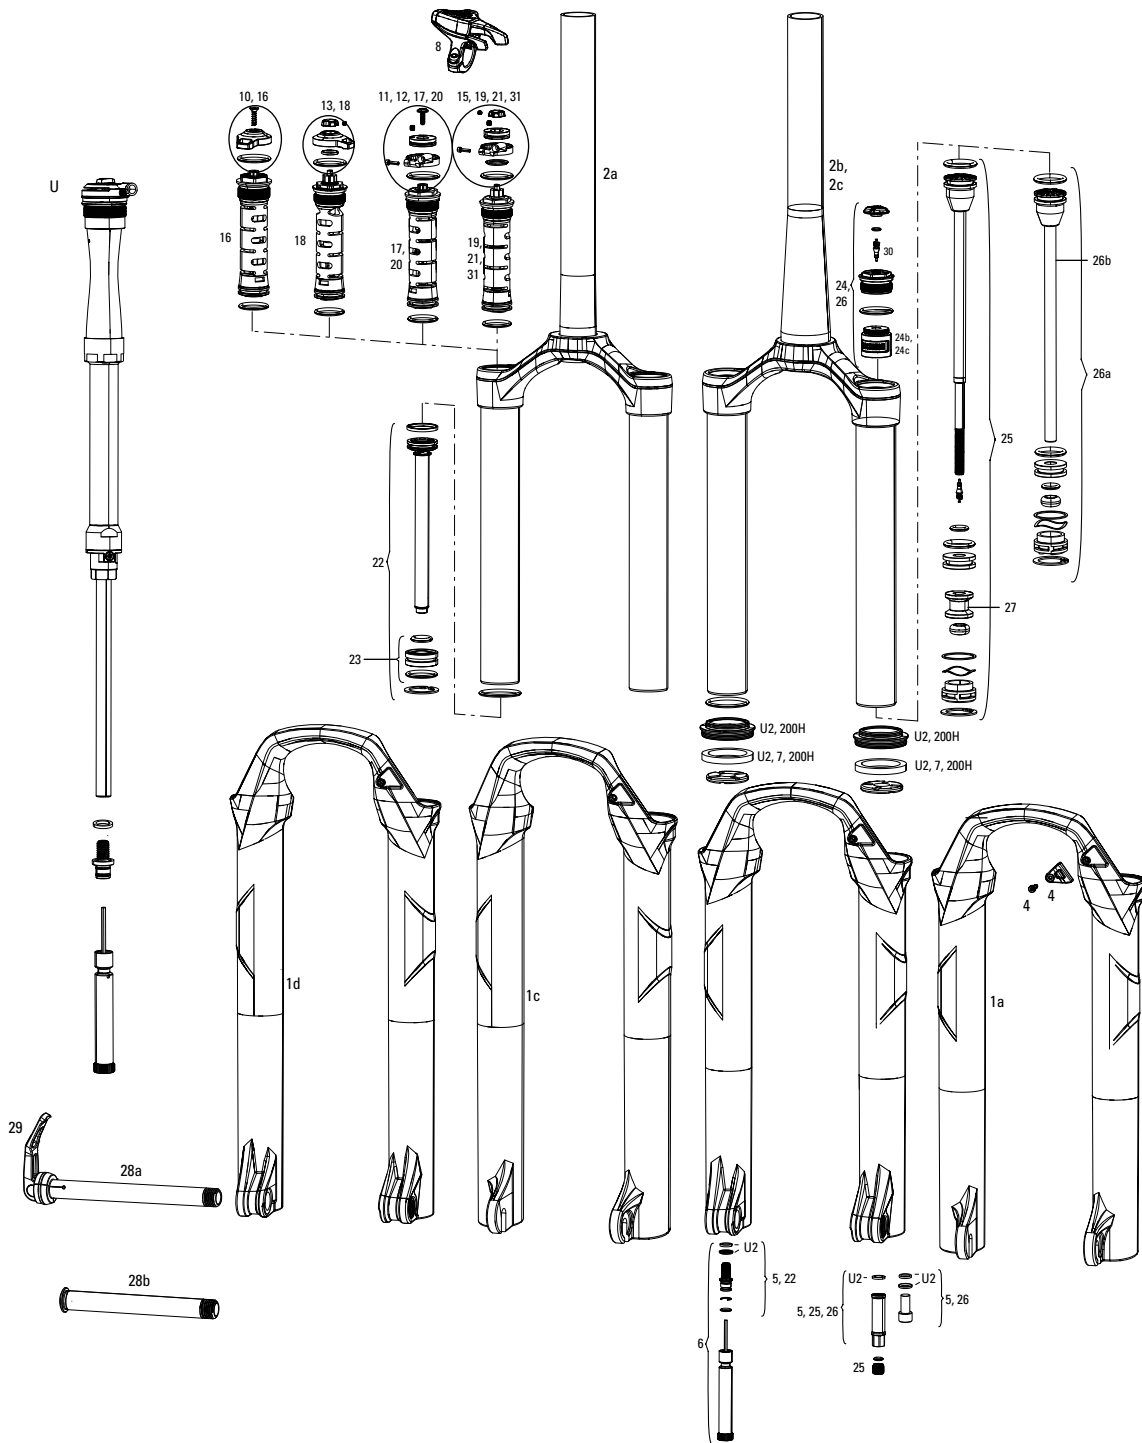

Notes:

IMPORTANT - 2012-2016 Reba CSU (28.2 inner tube diameter), lower leg, spring assembly and damper assemblies are NOT compatible with 2005-2011 Reba (27.8 inner tube diameter) forks. Dual Air CSU and Dual Air spring assemblies are NOT compatible with Solo Air CSU and Solo Air spring assemblies.

1. Full service kits include replaceable o-rings, glide rings, retaining rings, crush washers, crush washer retainers and shaft bolts/nuts. All air service kits include replacement schrader valve cores. Not all parts service parts are pictured. All basic service kits include the following replaceable wear items: o-rings, glide rings, dust seals, and foam rings.
2. Convert from Crown Adjust to Remote Adjust: Remote compression damper requires remote compression adjuster spool, cable clamp and remote lever assembly.
3. Solo Air internals require Solo Air CSU; Solo Air internals are not compatible with Dual Air CSU. Dual Air internals require Dual Air CSU; Dual Air internals are not compatible with Solo Air CSU.