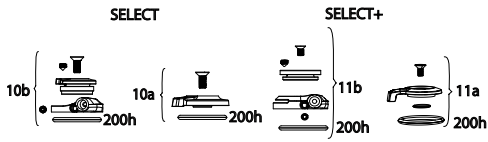

SID (35MM) SELECT/SELECT+/ULTIMATE C1 (2021)