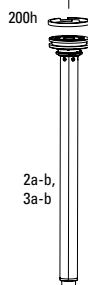

3a-b
(2a-b not pictured)

1. **Note:**
1. All basic service kits include the following replaceable wear items: o-rings, glide rings, dust seals, and foam rings.
  2. Convert from Crown Adjust to Remote Adjust: Remote compression damper, remote compression adjuster spool, cable clamp and remote lever assembly.
  3. Thread Pitch is 0.8mm for Recon Silver C1 and Sektor Silver A2
  4. Maximum Tire Diameter: 714mm Maximum Tire Width: 81mm
  5. 32mm Boost lower legs use flangless wiper seals.
  6. 6 Decal and Maxle pages can be found in back of the catalog.