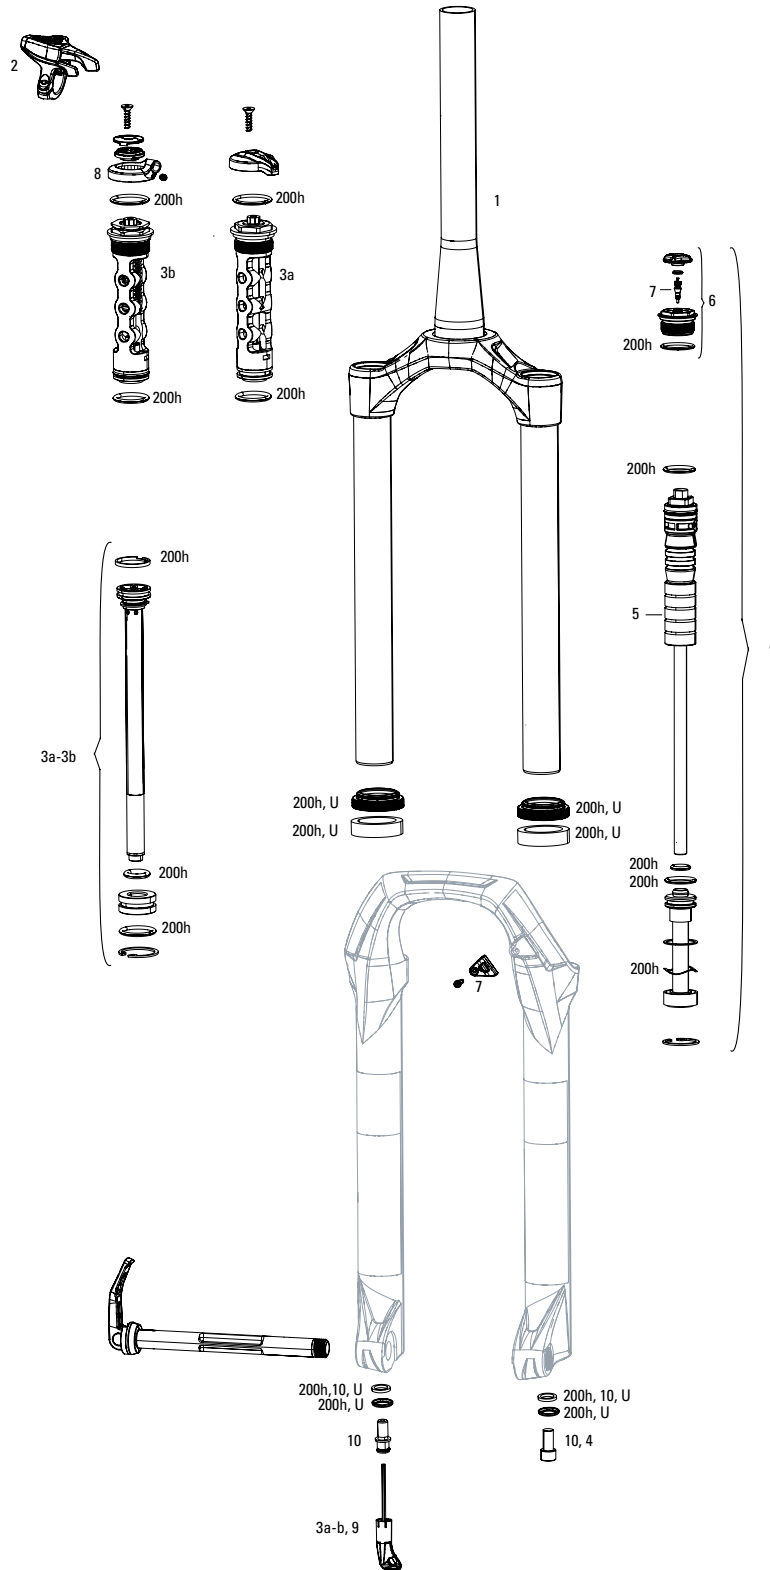

Note:

1. 200h service kits include replaceable o-rings, glide rings, retaining rings, crush washers, crush washer retainers and shaft bolts/nuts.
2. Judy Silver and Gold dampers and spring internals are not cross compatible.
3. Decal and Maxle pages can be found in back of the catalog.

JUDY GOLD RL A1-A3 (2018-2021)