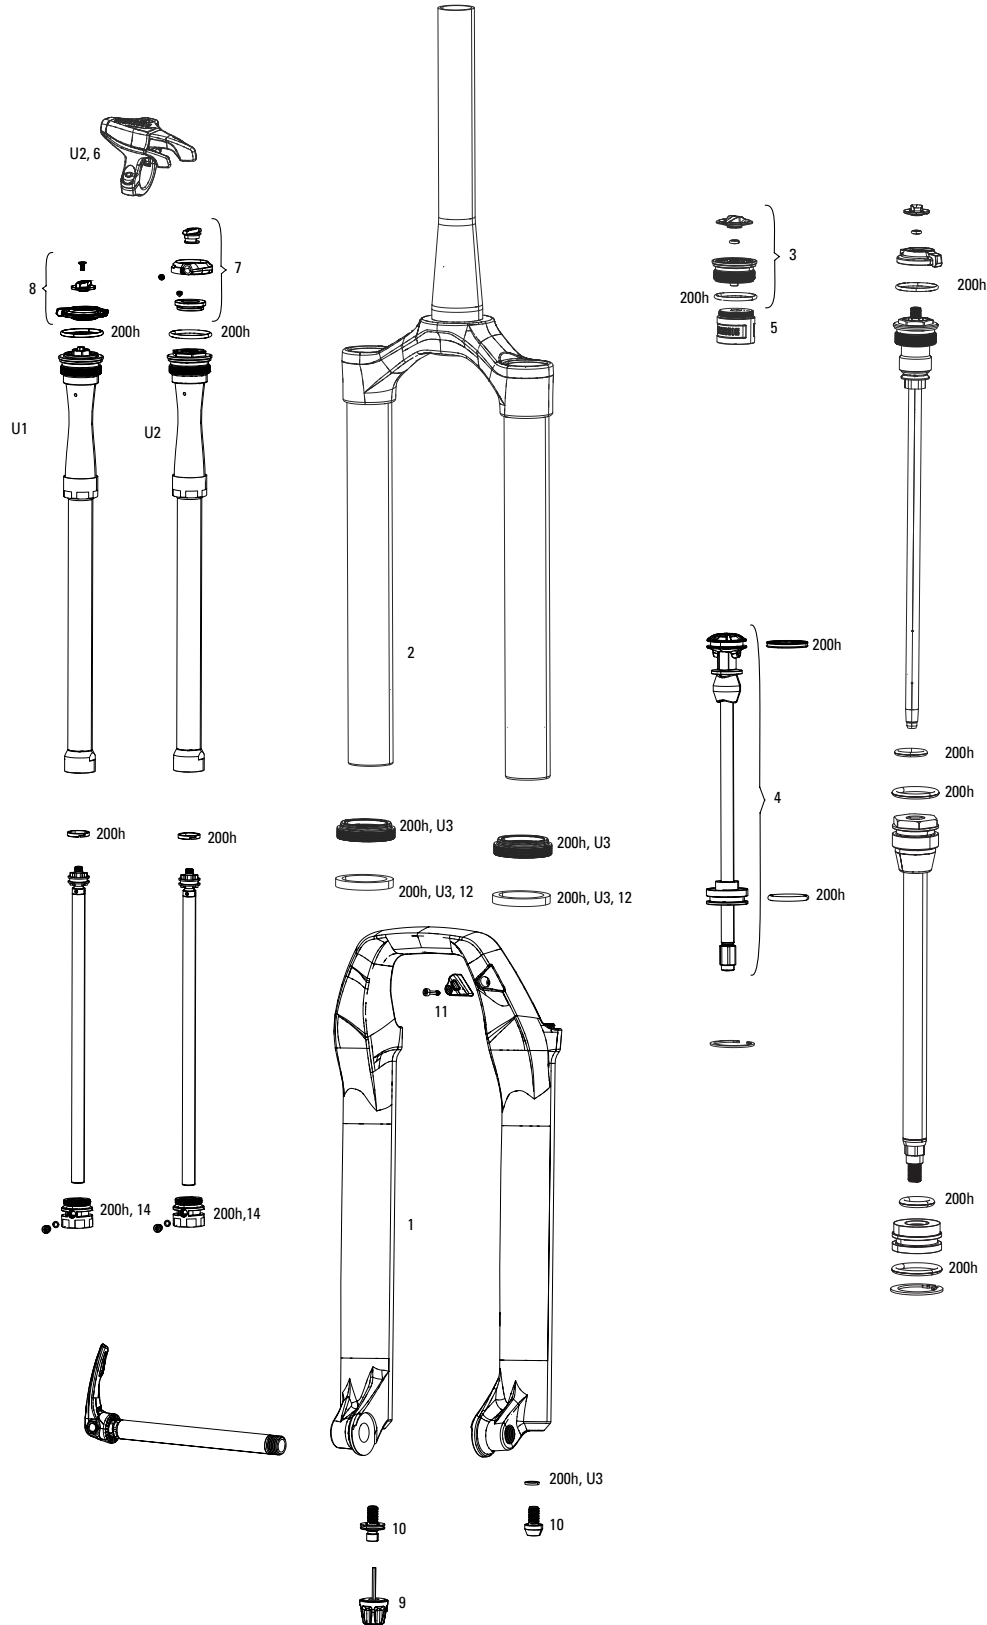

PIKE RCT3/RCT/RC B1-B2 (2018-2019)

Note:

1. PIKE B1 charger and DebonAir Spring are not compatible with previous generations of PIKE
2. Lower Legs are compatible with Revelation 35mm and older generations of PIKE.
3. Decal and Maxle pages can be found in back of the catalog.

PIKE RCT3/RCT/RC B1-B2 (2018-2019)