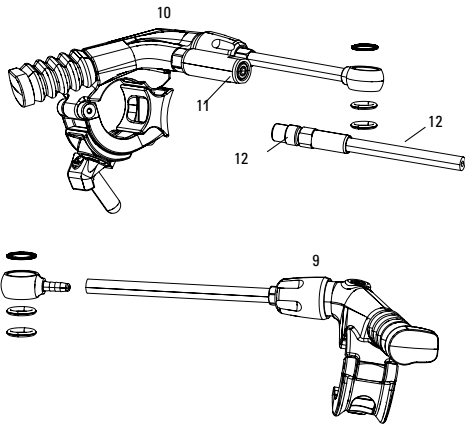

UPGRADE	
U1	00.4018.783.000 DAMPER UPGRADE KIT - CHARGER - (INCLUDES COMPLETE RIGHT SIDE INTERNALS) - BOXXER (A1-B1/2010-2019)
U2	00.4018.783.001 AIR SPRING UPGRADE KIT - SOLO AIR - INCLUDES REFINED SOLO AIR ASSEMBLY, 4 BOTTOMLESS TOKENS - BOXXER (2011-2016, SERIAL NUMBER LATER THAN 16T11XXXXXX)
U3	00.4318.045.004 FORK DUST WIPER UPGRADE KIT - 35MM BLACK FLANGELESS ULTRA-LOW FRICTION SKF SEALS (INCLUDES DUST WIPERS, 4MM & 6MM FOAM RINGS-PIKE/LYRIK B1/YARI/REVELATION/BOXXER/DOMAIN/35/SID35MM)
SERVICE	
ns	11.4015.387.000 FORK SERVICE KIT - BOXXER TEAM (2010-2014)
ns	11.4015.388.000 FORK SERVICE KIT - BOXXER WORLD CUP (2010)
ns	11.4015.476.020 FORK SERVICE KIT - BOXXER R2C2/WC (2011-2014)
ns	00.4315.032.150 AM FORK SERVICE KIT, BASIC (INCLUDES DUST SEALS, FOAM RINGS, O-RING SEALS) - BOXXER RC (2012-2016)
ns	00.4315.032.160 AM FORK SERVICE KIT, BASIC (INCLUDES DUST SEALS, FOAM RINGS, O-RING SEALS) - BOXXER R2C2 (2012-2014)
ns	00.4315.032.170 AM FORK SERVICE KIT, BASIC (INCLUDES DUST SEALS, FOAM RINGS, O-RING SEALS) - BOXXER WORLD CUP (2012-2014)
ns	11.4015.386.000 FORK SERVICE KIT - BOXXER RACE/RC (2010-2016)
LOWER LEG	
1	11.4018.006.217 FORK LOWER LEG - (DECALS NOT INCLUDED) 26 20X110 BLACK - BOXXER 2010-2016
1	11.4018.006.219 FORK LOWER LEG - (DECALS NOT INCLUDED) 26 20X110 DIFFUSION BLACK - BOXXER 2010-2016
1	11.4018.006.220 FORK LOWER LEG - (DECALS NOT INCLUDED) 27 20X110 BLACK - BOXXER (B1/2015-2017)
1	11.4018.006.222 FORK LOWER LEG - (DECALS NOT INCLUDED) 27 20X110 DIFFUSION BLACK - BOXXER (B1/2015-2017), DOMAIN DUAL CROWN (2015-2017)
UPPER TUBE	
2	11.4015.362.010 FORK CSU LOWER CROWN/STEERER ASSEMBLY - BLACK - 2010-2014 BOXXER 35MM
3	11.4015.364.100 FORK UPPER CROWN - 35MM, SHORT BLACK CLEAR - BOXXER/DOMAIN DUAL CROWN B1-B2 (2015-2018)
4	11.4015.364.130 FORK UPPER CROWN - 35MM, TALL BLACK CLEAR - BOXXER/DOMAIN DUAL CROWN B1-B2 (2015-2018)
5	11.4015.363.020 FORK CSU UPPER TUBE - STRAIGHT-WALL, LEFT (COMPATIBLE ONLY WITH BOXXER SOLO AIR SPRING & TOP CAP) - BOXXER 2011-2014
6	11.4015.363.040 FORK CSU UPPER TUBE - TAPER WALL, RIGHT, BLACK BOXXER (2013-2015)
DAMPER	
7	11.4015.368.000 FORK COMPRESSION DAMPER - MOCO IS (INCLUDES COMPRESSION ADJUSTER KNOB) - BOXXER RACE/RC 2010-2016
9	11.4015.371.000 FORK REBOUND DAMPER - (INCLUDES SHAFT BOLT, SEALHEAD & ADJUSTER KNOB) - BOXXER RACE/RC 2010-2016
10	11.4015.372.000 FORK DAMPER SEALHEAD ASSEMBLY - BOXXER RACE/RC 2010-2015
11	11.4015.472.010 FORK REBOUND DAMPER KNOB KIT - (INCLUDES ADJUSTER KNOB & BOLT) - BOXXER TEAM/R2C2/WC 2010-2014
12	11.4015.367.000 FORK COMPRESSION DAMPER KNOB KIT - CROWN MOCO IS COMPRESSION DAMPER (2010-2016 BOXXER, DOMAIN, LYRIK, TOTEM)
SPRING	
13	11.4015.375.000 FORK SPRING COIL TOP CAP - BOXXER RACE A1-B1 (2010-2018)
14	11.4015.376.000 FORK SPRING COIL SPACERS - PRELOAD (QTY 4) - DOMAIN DUAL CROWN A1-A3 (2007-2017)/BOXXER RACE/RC, TEAM/R2C2 (2010-2018)
15	11.4015.377.000 FORK SPRING COIL - TOP-CAP/DROP-STOP ASSEMBLY (ADJUSTER KNOB) - BOXXER TEAM/R2C2 (2010-2018)
17	11.4015.380.000 FORK SPRING COIL - X-SOFT (SILVER) - DOMAIN DUAL CROWN A1-A3 (2007-2017)/BOXXER RACE/RC, TEAM/R2C2 (2010-2018)
17	11.4015.380.010 FORK SPRING COIL - SOFT (YELLOW) - DOMAIN DUAL CROWN A1-A3 (2007-2017)/BOXXER RACE/RC, TEAM/R2C2 (2010-2018)
17	11.4015.380.020 FORK SPRING COIL - MEDIUM (RED) - DOMAIN DUAL CROWN A1-A3 (2007-2017)/BOXXER RACE/RC, TEAM/R2C2 (2010-2018)
17	11.4015.380.030 FORK SPRING COIL - FIRM (BLUE) - DOMAIN DUAL CROWN A1-A3 (2007-2017)/BOXXER RACE/RC, TEAM/R2C2 (2010-2018)
17	11.4015.380.040 FORK SPRING COIL - X-FIRM (BLACK) - DOMAIN DUAL CROWN A1-A3 (2007-2017)/BOXXER RACE/RC, TEAM/R2C2 (2010-2018)
18	11.4015.381.000 FORK SPRING COIL SHAFT - (INCLUDES SHAFT BOLT) - DOMAIN DUAL CROWN A1-A3 (2007-2017)/BOXXER RACE/RC, TEAM/R2C2 (2010-2018)
20	11.4018.012.004 FORK SPRING AIR TOP CAP - 35MM (1.0MM THREAD PITCH) - PIKE A1-A2 (2014-2017)/BOXXER B1 (2015-2018)
21	11.4015.475.030 FORK SPRING SOLO AIR ASSEMBLY - BOXXER 2011-2016 (SERIAL NUMBER LATER THAN 16T11XXXXXX)
22	11.4018.032.000 FORK SPRING BOTTOMLESS TOKENS - 35MM SOLO AIR/DEBONAIR (QTY 3) - PIKE/BOXXER B1/LYRIK B1/YARI/SID 35MM
22	11.4018.032.001 FORK SPRING BOTTOMLESS TOKENS - 35MM SOLO AIR/DEBONAIR (QTY 10) PIKE/BOXXER B1/LYRIK B1/YARI/SID 35MM
SPARES	
24	11.4015.074.000 FORK REBOUND DAMPER KNOB KIT - (INCLUDES ADJUSTER KNOB & BOLT) - DOMAIN/LYRIK/TOTEM/10-14 BOXXER RC
25	00.4315.013.040 AXLE MAXLE DH FRONT MTB 20X110 LENGTH 165MM THREAD LENGTH 9MM THREAD PITCH M20X2.0 - 35MM CHASSIS
26	11.4015.366.010 AXLE MAXLE - DH WEDGE/LEVER/AXLE KIT - BOXXER 2010-2016
27	11.4308.327.002 AIR VALVE KIT - SCHRADER CORE (QTY 2) - FORKS/SHOCKS/REVERB
28	11.4015.361.000 FORK BUMPER STOP KIT - UPPER TUBE/FORK (QTY 2) - DOMAIN DUAL CROWN/BOXXER 35MM
ns	11.4015.359.000 FORK BUSHING KIT - 35MM UPPER 35X38MM, LOWER 35X53MM - DOMAIN DUAL CROWN 2011-2015 /BOXXER A1-A2 (2010-2014)
TOOLS/GREASE/FLUIDS	
ns	00.4318.032.000 FORK LOWER LEG DUST SEAL INSTALLATION TOOL 35MM (FOR FLANGELESS AND FLANGED DUST SEALS)
ns	00.4315.022.010 REAR SHOCK SCHRADER VALVE REMOVAL TOOL ROCKSHOX
ns	00.4315.023.020 AIR PUMP (HIGH PRESSURE/HIGH VOLUME CONVERTIBLE) ROCKSHOX BOXXER
ns	00.4315.023.030 HIGH-PRESSURE FORK/SHOCK PUMP (600 PSI MAX) ROCKSHOX
ns	11.4315.021.020 ROCKSHOX SUSPENSION OIL, 5WT, 120ML BOTTLE - FORK DAMPER
ns	11.4015.354.010 ROCKSHOX SUSPENSION OIL, 5WT, 1 LITER BOTTLE - FORK DAMPER
ns	11.4315.021.040 ROCKSHOX SUSPENSION OIL, 15WT, 120ML BOTTLE - LOWER LEGS
ns	11.4015.354.030 ROCKSHOX SUSPENSION OIL, 15WT, 1 LITER BOTTLE - LOWER LEGS