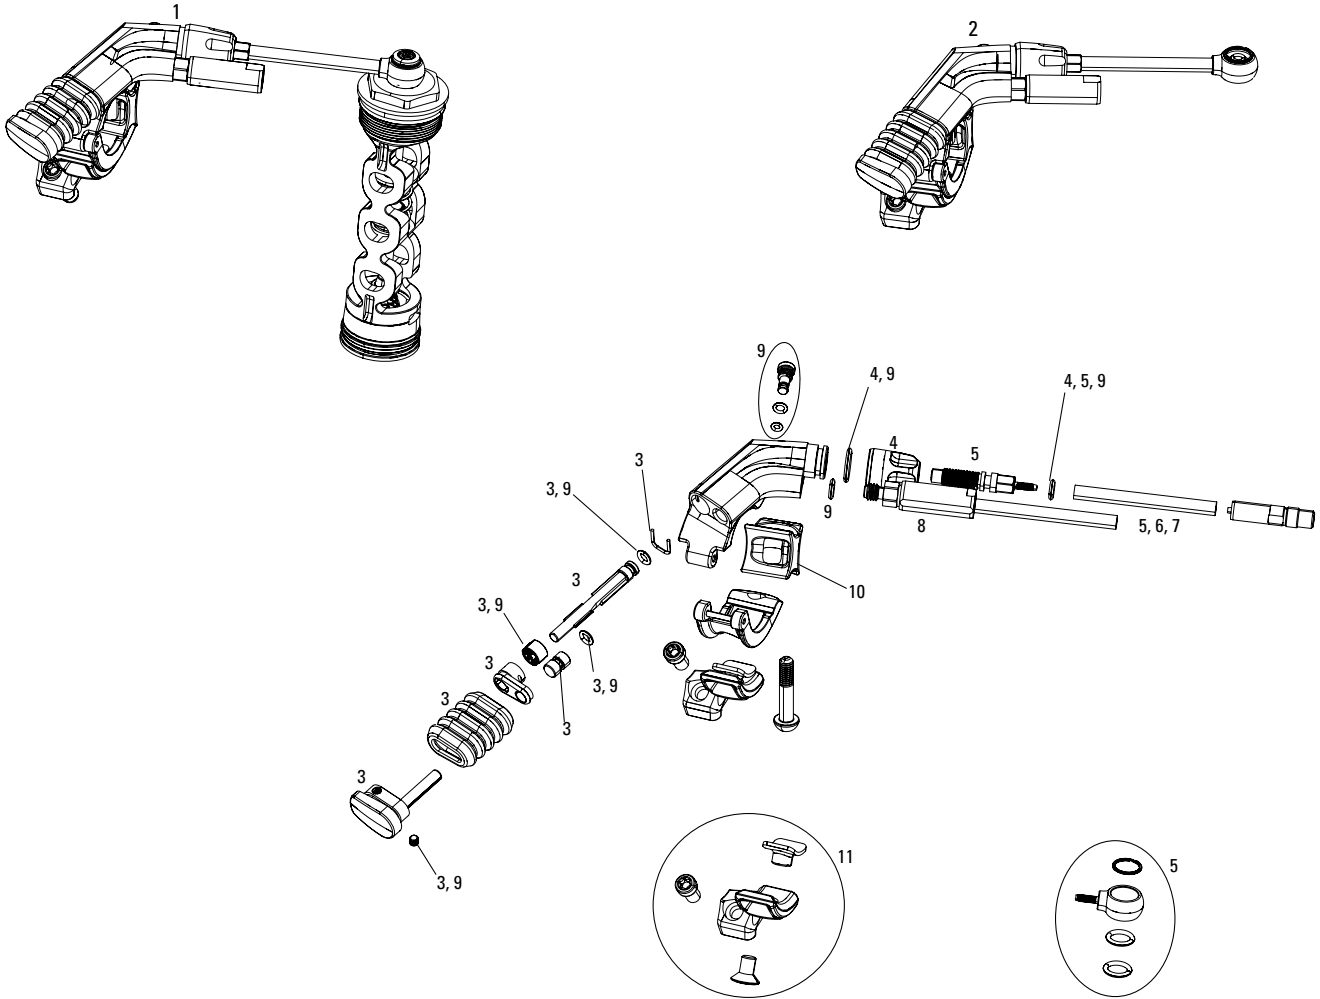

XLOC FULL SPRINT A1 (2014-2019)

1	00.4318.004.001	REMOTE UPGRADE KIT - XLOC FULL SPRINT - INCLUDES MOTION CONTROL X DNA COMP DAMPER, REAR SHOCK HYDRAULIC HOSE, BLEED SYRINGES, LEFT, MMX, BLACK - SIDB (2011-2016)
1	00.4318.004.002	REMOTE UPGRADE KIT - XLOC FULL SPRINT - INCLUDES MOTION CONTROL X DNA COMP DAMPER, REAR SHOCK HYDRAULIC HOSE, BLEED SYRINGES, RIGHT, MMX, BLACK - SIDB (2011-2016)
2	11.4315.013.070	REMOTE - XLOC FULL SPRINT LEFT GOLD ADJUSTER (INCLUDES HOSE/BANJO) - SID/REVELATION/MONARCH XX
2	11.4315.013.080	REMOTE - XLOC FULL SPRINT RIGHT GOLD ADJUSTER (INCLUDES HOSE/BANJO) - SID/REVELATION/MONARCH XX
3	11.4318.007.000	REMOTE BUTTON KIT - XLOC FULL SPRINT (INCLUDES, BUTTON, BOOT, MASTER PISTON ASSEMBLY, XLOC FULL SPRINT) -XLOC FULL SPRINT W/GOLD ADJUSTER
4	11.4318.008.000	REMOTE ADJUSTER KIT - XLOC FLOODGATE - XLOC SPRINT/FULL SPRINT - GOLD ADJUSTER 2014-2016
5	11.4018.060.000	REMOTE HYDRAULIC HOSE KIT - (INCLUDES RETAINING RING, BANJO O-RINGS & HOSE BARB O-RING) - XLOC
6	11.4015.434.030	REMOTE HYDRAULIC HOSE KIT - 500MM (HOSE ONLY) SPRINT/FULL SPRINT, GOLD ADJUSTER (QTY 2) - XLOC 2014-2016
7	11.4318.002.020	REMOTE HYDRAULIC HOSE KIT - 2000MM XLOC FULL SPRINT CONNECTAMAJIG (INCLUDES, BARB, COMPRESSION NUT & CONNECTAMAJIG) - MONARCH XX FULLSPRINT
8	11.4318.005.000	REMOTE CONNECTAMAJIG COLLAR - BLACK - REVERB/XLOC FULL SPRINT
9	11.4318.006.010	REMOTE SERVICE KIT - XLOC FULL SPRINT (INCLUDES RATCHET WHEEL & O-RINGS) - MONARCH XX/SID/REVELATION
10	11.6818.001.000	REMOTE DISCRETE PUCK - HYDRAULIC REMOTE (SPACER) FOR XLOC REMOTES QTY2
11	11.5315.049.010	DISC BRAKE LEVER CLAMP SHIFTER MOUNTING BRACKET - (MMX) LEFT -GUIDE ULT/RSC/RS/RE/R,LEVEL ULT/TLM/TL, CODE RSC/R, DB5 ELIXIR 9/7/CR MAG/X0/ XX, QTY 1
11	11.5315.049.020	DISC BRAKE LEVER CLAMP SHIFTER MOUNTING BRACKET - (MMX) RIGHT -GUIDE ULT/RSC/RS/RE/R,LEVEL ULT/TLM/TL, CODE RSC/R, DB5 ELIXIR 9/7/CR MAG/X0/ XX, QTY 1
ns	11.4315.011.030	ROCKSHOX BLEED KIT (XLOC/TOTEM) QTY 2 (INCLUDES TWO SYRINGESAND FITTINGS, ONE TORX TOOL)
ns	00.4318.007.001	ROCKSHOX STANDARD BLEED KIT (INCLUDES 2 SYRINGES/FITTINGS, REVERB HYDRAULIC FLUID, 120ML BOTTLE NEW)
ns	11.4315.021.070	ROCKSHOX REVERB HYDRAULIC FLUID, 120ML BOTTLE - REVERB/SPRINT REMOTE
ns	11.4015.354.040	ROCKSHOX REVERB HYDRAULIC FLUID, 1 LITER BOTTLE - REVERB/SPRINT REMOTE