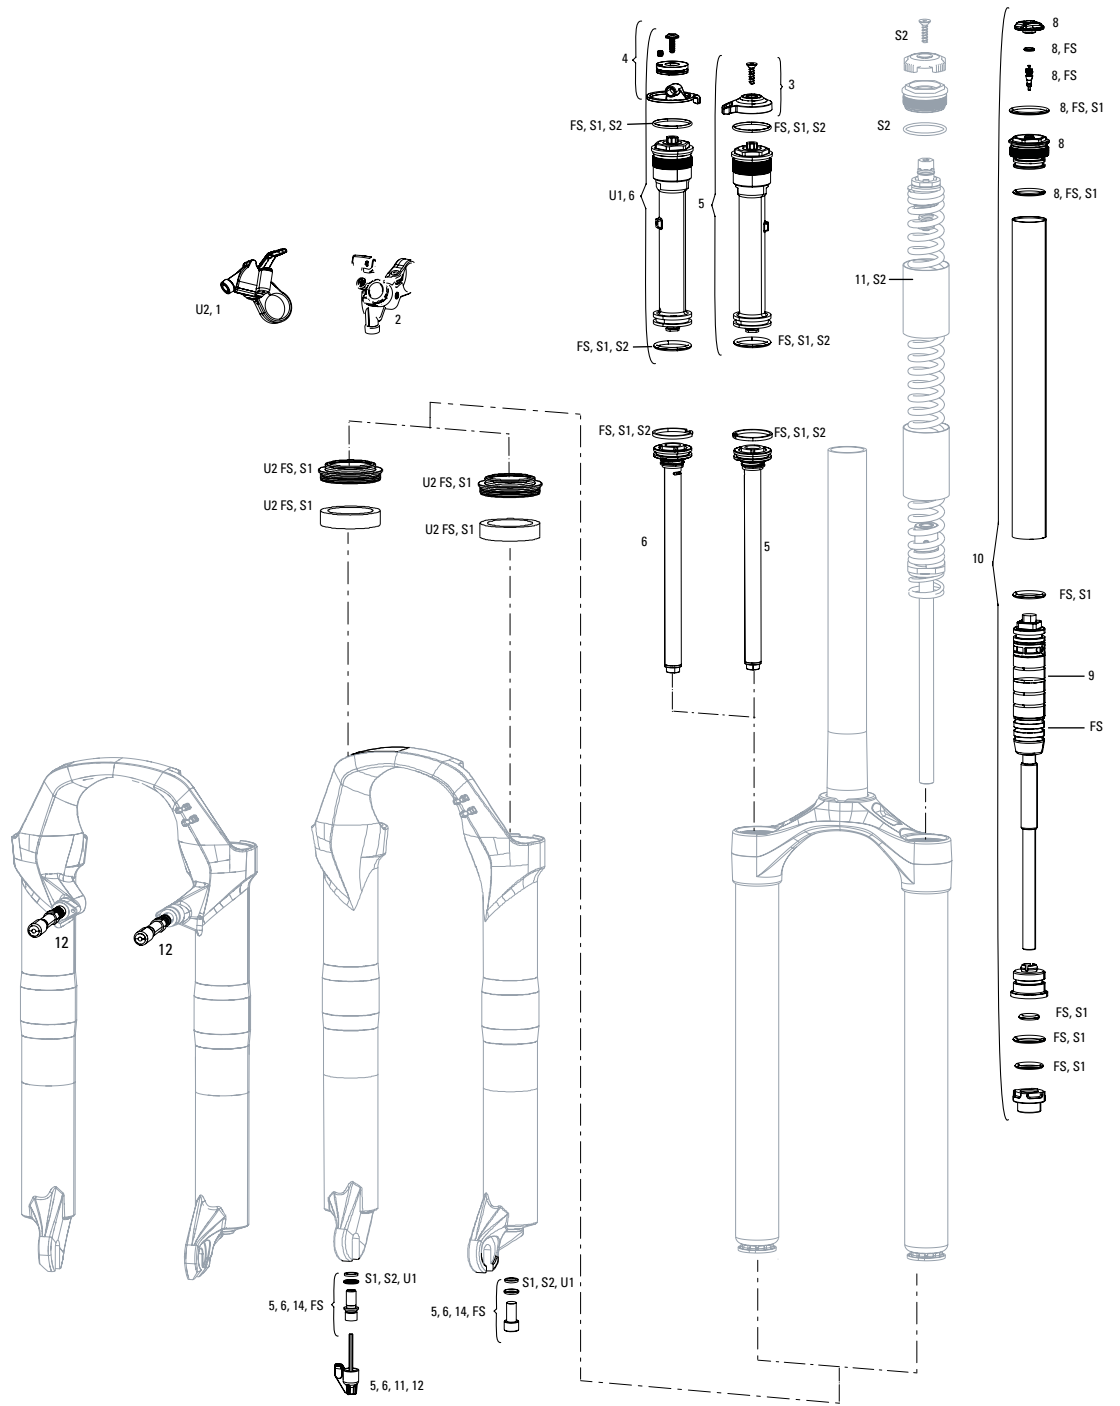

Note:

1. Full service kits include replaceable o-rings, glide rings, retaining rings, crush washers, crush washer retainers and shaft bolts/nuts. Not all service parts are pictured. All basic service kits include the following replaceable wear items: o-rings, glide rings, dust seals, and foam rings.
2. Convert from Crown Adjust to Remote Adjust: Remote compression damper requires remote compression adjuster spool, cable clamp and remote lever assembly.