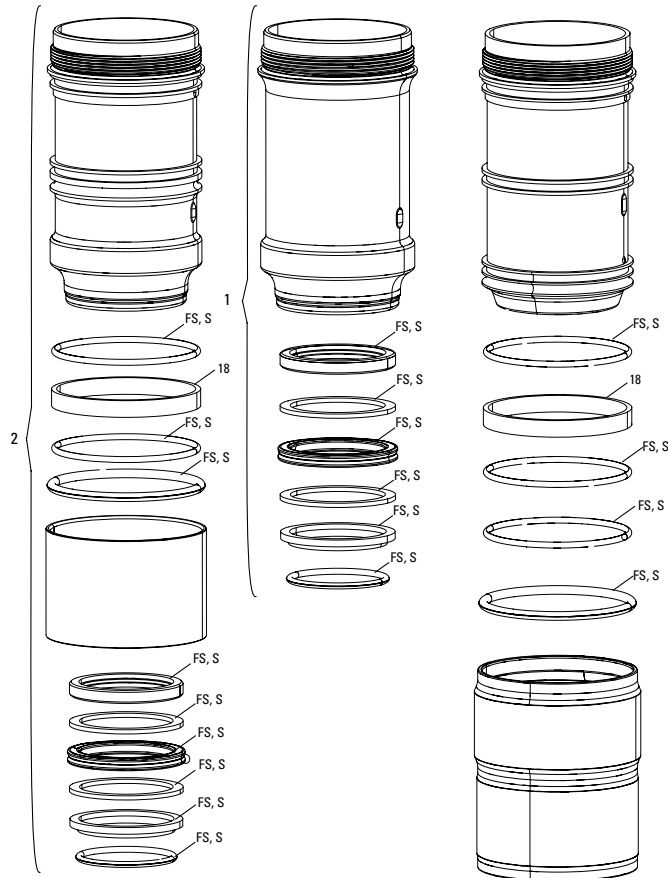

UPGRADE	
U1	00.4018.783.000 DAMPER UPGRADE KIT - CHARGER - (INCLUDES COMPLETE RIGHT SIDE INTERNALS) - BOXXER (A1-B1/2010-2019)
U2	00.4018.783.001 AIR SPRING UPGRADE KIT - SOLO AIR - INCLUDES REFINED SOLO AIR ASSEMBLY, 4 BOTTOMLESS TOKENS - BOXXER (2011-2016, SERIAL NUMBER LATER THAN 16T11XXXXXX)
U3	00.4318.045.004 FORK DUST WIPER UPGRADE KIT - 35MM BLACK FLANGELESS ULTRA-LOW FRICTION SKF SEALS (INCLUDES DUST WIPERS, 4MM & 6MM FOAM RINGS-PIKE/LYRIK B1/YARI/REVELATION/BOXXER/DOMAIN/35/SID35MM)
SERVICE	
ns	11.4015.387.000 FORK SERVICE KIT - BOXXER TEAM (2010-2014)
ns	11.4015.388.000 FORK SERVICE KIT - BOXXER WORLD CUP (2010)
ns	11.4015.476.020 FORK SERVICE KIT - BOXXER R2C2/WC (2011-2014)
ns	00.4315.032.150 AM FORK SERVICE KIT, BASIC (INCLUDES DUST SEALS, FOAM RINGS, O-RING SEALS) - BOXXER RC (2012-2016)
ns	00.4315.032.160 AM FORK SERVICE KIT, BASIC (INCLUDES DUST SEALS, FOAM RINGS, O-RING SEALS) - BOXXER R2C2 (2012-2014)
ns	00.4315.032.170 AM FORK SERVICE KIT, BASIC (INCLUDES DUST SEALS, FOAM RINGS, O-RING SEALS) - BOXXER WORLD CUP (2012-2014)
ns	11.4015.386.000 FORK SERVICE KIT - BOXXER RACE/RC (2010-2016)
LOWER LEG	
1	11.4018.006.217 FORK LOWER LEG - (DECALS NOT INCLUDED) 26 20X110 BLACK - BOXXER 2010-2016
1	11.4018.006.219 FORK LOWER LEG - (DECALS NOT INCLUDED) 26 20X110 DIFFUSION BLACK - BOXXER 2010-2016
1	11.4018.006.220 FORK LOWER LEG - (DECALS NOT INCLUDED) 27 20X110 BLACK - BOXXER (B1/2015-2017)
1	11.4018.006.222 FORK LOWER LEG - (DECALS NOT INCLUDED) 27 20X110 DIFFUSION BLACK - BOXXER (B1/2015-2017), DOMAIN DUAL CROWN (2015-2017)
UPPER TUBE	
2	11.4015.362.010 FORK CSU LOWER CROWN/STEERER ASSEMBLY - BLACK - 2010-2014 BOXXER 35MM
3	11.4015.364.100 FORK UPPER CROWN - 35MM, SHORT BLACK CLEAR - BOXXER/DOMAIN DUAL CROWN B1-B2 (2015-2018)
4	11.4015.364.130 FORK UPPER CROWN - 35MM, TALL BLACK CLEAR - BOXXER/DOMAIN DUAL CROWN B1-B2 (2015-2018)
5	11.4015.363.020 FORK CSU UPPER TUBE - STRAIGHT-WALL, LEFT (COMPATIBLE ONLY WITH BOXXER SOLO AIR SPRING & TOP CAP) - BOXXER 2011-2014
6	11.4015.363.040 FORK CSU UPPER TUBE - TAPER WALL, RIGHT, BLACK BOXXER (2013-2015)
DAMPER	
7	11.4015.368.000 FORK COMPRESSION DAMPER - MOCO IS (INCLUDES COMPRESSION ADJUSTER KNOB) - BOXXER RACE/RC 2010-2016
9	11.4015.371.000 FORK REBOUND DAMPER - (INCLUDES SHAFT BOLT, SEALHEAD & ADJUSTER KNOB) - BOXXER RACE/RC 2010-2016
10	11.4015.372.000 FORK DAMPER SEALHEAD ASSEMBLY - BOXXER RACE/RC 2010-2015
11	11.4015.472.010 FORK REBOUND DAMPER KNOB KIT - (INCLUDES ADJUSTER KNOB & BOLT) - BOXXER TEAM/R2C2/WC 2010-2014
12	11.4015.367.000 FORK COMPRESSION DAMPER KNOB KIT - CROWN MOCO IS COMPRESSION DAMPER (2010-2016 BOXXER, DOMAIN, LYRIK, TOTEM)
SPRING	
13	11.4015.375.000 FORK SPRING COIL TOP CAP - BOXXER RACE A1-B1 (2010-2018)
14	11.4015.376.000 FORK SPRING COIL SPACERS - PRELOAD (QTY 4) - DOMAIN DUAL CROWN A1-A3 (2007-2017)/BOXXER RACE/RC, TEAM/R2C2 (2010-2018)
15	11.4015.377.000 FORK SPRING COIL - TOP-CAP/DROP-STOP ASSEMBLY (ADJUSTER KNOB) - BOXXER TEAM/R2C2 (2010-2018)
17	11.4015.380.000 FORK SPRING COIL - X-SOFT (SILVER) - DOMAIN DUAL CROWN A1-A3 (2007-2017)/BOXXER RACE/RC, TEAM/R2C2 (2010-2018)
17	11.4015.380.010 FORK SPRING COIL - SOFT (YELLOW) - DOMAIN DUAL CROWN A1-A3 (2007-2017)/BOXXER RACE/RC, TEAM/R2C2 (2010-2018)
17	11.4015.380.020 FORK SPRING COIL - MEDIUM (RED) - DOMAIN DUAL CROWN A1-A3 (2007-2017)/BOXXER RACE/RC, TEAM/R2C2 (2010-2018)
17	11.4015.380.030 FORK SPRING COIL - FIRM (BLUE) - DOMAIN DUAL CROWN A1-A3 (2007-2017)/BOXXER RACE/RC, TEAM/R2C2 (2010-2018)
17	11.4015.380.040 FORK SPRING COIL - X-FIRM (BLACK) - DOMAIN DUAL CROWN A1-A3 (2007-2017)/BOXXER RACE/RC, TEAM/R2C2 (2010-2018)
18	11.4015.381.000 FORK SPRING COIL SHAFT - (INCLUDES SHAFT BOLT) - DOMAIN DUAL CROWN A1-A3 (2007-2017)/BOXXER RACE/RC, TEAM/R2C2 (2010-2018)
20	11.4018.012.004 FORK SPRING AIR TOP CAP - 35MM (1.0MM THREAD PITCH) - PIKE A1-A2 (2014-2017)/BOXXER B1 (2015-2018)
21	11.4015.475.030 FORK SPRING SOLO AIR ASSEMBLY - BOXXER 2011-2016 (SERIAL NUMBER LATER THAN 16T11XXXXXX)
22	11.4018.032.000 FORK SPRING BOTTOMLESS TOKENS - 35MM SOLO AIR/DEBONAIR (QTY 3) - PIKE/BOXXER B1/LYRIK B1/YARI/SID 35MM
22	11.4018.032.001 FORK SPRING BOTTOMLESS TOKENS - 35MM SOLO AIR/DEBONAIR (QTY 10) PIKE/BOXXER B1/LYRIK B1/YARI/SID 35MM
SPARES	
24	11.4015.074.000 FORK REBOUND DAMPER KNOB KIT - (INCLUDES ADJUSTER KNOB & BOLT) - DOMAIN/LYRIK/TOTEM/10-14 BOXXER RC
25	00.4315.013.040 AXLE MAXLE DH FRONT MTB 20X110 LENGTH 165MM THREAD LENGTH 9MM THREAD PITCH M20X2.0 - 35MM CHASSIS
26	11.4015.366.010 AXLE MAXLE - DH WEDGE/LEVER/AXLE KIT - BOXXER 2010-2016
27	11.4308.327.002 AIR VALVE KIT - SCHRADER CORE (QTY 2) - FORKS/SHOCKS/REVERB
28	11.4015.361.000 FORK BUMPER STOP KIT - UPPER TUBE/FORK (QTY 2) - DOMAIN DUAL CROWN/BOXXER 35MM
ns	11.4015.359.000 FORK BUSHING KIT - 35MM UPPER 35X38MM, LOWER 35X53MM - DOMAIN DUAL CROWN 2011-2015 /BOXXER A1-A2 (2010-2014)
TOOLS/GREASE/FLUIDS	
ns	00.4318.032.000 FORK LOWER LEG DUST SEAL INSTALLATION TOOL 35MM (FOR FLANGELESS AND FLANGED DUST SEALS)
ns	00.4315.022.010 REAR SHOCK SCHRADER VALVE REMOVAL TOOL ROCKSHOX
ns	00.4315.023.020 AIR PUMP (HIGH PRESSURE/HIGH VOLUME CONVERTIBLE) ROCKSHOX BOXXER
ns	00.4315.023.030 HIGH-PRESSURE FORK/SHOCK PUMP (600 PSI MAX) ROCKSHOX
ns	11.4315.021.020 ROCKSHOX SUSPENSION OIL, 5WT, 120ML BOTTLE - FORK DAMPER
ns	11.4015.354.010 ROCKSHOX SUSPENSION OIL, 5WT, 1 LITER BOTTLE - FORK DAMPER
ns	11.4315.021.040 ROCKSHOX SUSPENSION OIL, 15WT, 120ML BOTTLE - LOWER LEGS
ns	11.4015.354.030 ROCKSHOX SUSPENSION OIL, 15WT, 1 LITER BOTTLE - LOWER LEGS