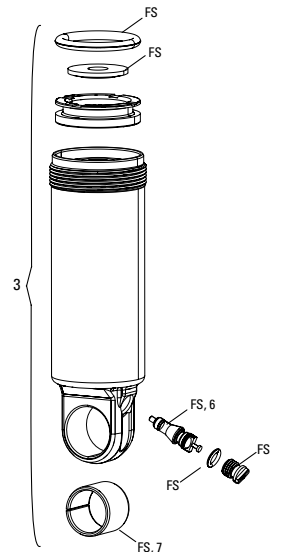

UPGRADE	
U1	00.4018.783.000 DAMPER UPGRADE KIT - CHARGER - (INCLUDES COMPLETE RIGHT SIDE INTERNALS) - BOXXER (A1-B1/2010-2019)
U2	00.4018.783.001 AIR SPRING UPGRADE KIT - SOLO AIR - INCLUDES REFINED SOLO AIR ASSEMBLY, 4 BOTTOMLESS TOKENS - BOXXER (2011-2016, SERIAL NUMBER LATER THAN 16T11XXXXXX)
U3	00.4318.045.004 FORK DUST WIPER UPGRADE KIT - 35MM BLACK FLANGELESS ULTRA-LOW FRICTION SKF SEALS (INCLUDES DUST WIPERS, 4MM & 6MM FOAM RINGS-PIKE/LYRIK B1/YARI/REVELATION/BOXXER/DOMAIN/35/SID35MM)
SERVICE	
ns	11.4015.387.000 FORK SERVICE KIT - BOXXER TEAM (2010-2014)
ns	11.4015.388.000 FORK SERVICE KIT - BOXXER WORLD CUP (2010)
ns	11.4015.476.020 FORK SERVICE KIT - BOXXER R2C2/WC (2011-2014)
ns	00.4315.032.150 AM FORK SERVICE KIT, BASIC (INCLUDES DUST SEALS, FOAM RINGS, O-RING SEALS) - BOXXER RC (2012-2016)
ns	00.4315.032.160 AM FORK SERVICE KIT, BASIC (INCLUDES DUST SEALS, FOAM RINGS, O-RING SEALS) - BOXXER R2C2 (2012-2014)
ns	00.4315.032.170 AM FORK SERVICE KIT, BASIC (INCLUDES DUST SEALS, FOAM RINGS, O-RING SEALS) - BOXXER WORLD CUP (2012-2014)
ns	11.4015.386.000 FORK SERVICE KIT - BOXXER RACE/RC (2010-2016)
LOWER LEG	
1	11.4018.006.217 FORK LOWER LEG - (DECALS NOT INCLUDED) 26 20X110 BLACK - BOXXER 2010-2016
1	11.4018.006.219 FORK LOWER LEG - (DECALS NOT INCLUDED) 26 20X110 DIFFUSION BLACK - BOXXER 2010-2016
1	11.4018.006.220 FORK LOWER LEG - (DECALS NOT INCLUDED) 27 20X110 BLACK - BOXXER (B1/2015-2017)
1	11.4018.006.222 FORK LOWER LEG - (DECALS NOT INCLUDED) 27 20X110 DIFFUSION BLACK - BOXXER (B1/2015-2017), DOMAIN DUAL CROWN (2015-2017)
UPPER TUBE	
2	11.4015.362.010 FORK CSU LOWER CROWN/STEERER ASSEMBLY - BLACK - 2010-2014 BOXXER 35MM
3	11.4015.364.100 FORK UPPER CROWN - 35MM, SHORT BLACK CLEAR - BOXXER/DOMAIN DUAL CROWN B1-B2 (2015-2018)
4	11.4015.364.130 FORK UPPER CROWN - 35MM, TALL BLACK CLEAR - BOXXER/DOMAIN DUAL CROWN B1-B2 (2015-2018)
5	11.4015.363.020 FORK CSU UPPER TUBE - STRAIGHT-WALL, LEFT (COMPATIBLE ONLY WITH BOXXER SOLO AIR SPRING & TOP CAP) - BOXXER 2011-2014
6	11.4015.363.040 FORK CSU UPPER TUBE - TAPER WALL, RIGHT, BLACK BOXXER (2013-2015)
DAMPER	
7	11.4015.368.000 FORK COMPRESSION DAMPER - MOCO IS (INCLUDES COMPRESSION ADJUSTER KNOB) - BOXXER RACE/RC 2010-2016
9	11.4015.371.000 FORK REBOUND DAMPER - (INCLUDES SHAFT BOLT, SEALHEAD & ADJUSTER KNOB) - BOXXER RACE/RC 2010-2016
10	11.4015.372.000 FORK DAMPER SEALHEAD ASSEMBLY - BOXXER RACE/RC 2010-2015
11	11.4015.472.010 FORK REBOUND DAMPER KNOB KIT - (INCLUDES ADJUSTER KNOB & BOLT) - BOXXER TEAM/R2C2/WC 2010-2014
12	11.4015.367.000 FORK COMPRESSION DAMPER KNOB KIT - CROWN MOCO IS COMPRESSION DAMPER (2010-2016 BOXXER, DOMAIN, LYRIK, TOTEM)
SPRING	
13	11.4015.375.000 FORK SPRING COIL TOP CAP - BOXXER RACE A1-B1 (2010-2018)
14	11.4015.376.000 FORK SPRING COIL SPACERS - PRELOAD (QTY 4) - DOMAIN DUAL CROWN A1-A3 (2007-2017)/BOXXER RACE/RC, TEAM/R2C2 (2010-2018)
15	11.4015.377.000 FORK SPRING COIL - TOP-CAP/DROP-STOP ASSEMBLY (ADJUSTER KNOB) - BOXXER TEAM/R2C2 (2010-2018)
17	11.4015.380.000 FORK SPRING COIL - X-SOFT (SILVER) - DOMAIN DUAL CROWN A1-A3 (2007-2017)/BOXXER RACE/RC, TEAM/R2C2 (2010-2018)
17	11.4015.380.010 FORK SPRING COIL - SOFT (YELLOW) - DOMAIN DUAL CROWN A1-A3 (2007-2017)/BOXXER RACE/RC, TEAM/R2C2 (2010-2018)
17	11.4015.380.020 FORK SPRING COIL - MEDIUM (RED) - DOMAIN DUAL CROWN A1-A3 (2007-2017)/BOXXER RACE/RC, TEAM/R2C2 (2010-2018)
17	11.4015.380.030 FORK SPRING COIL - FIRM (BLUE) - DOMAIN DUAL CROWN A1-A3 (2007-2017)/BOXXER RACE/RC, TEAM/R2C2 (2010-2018)
17	11.4015.380.040 FORK SPRING COIL - X-FIRM (BLACK) - DOMAIN DUAL CROWN A1-A3 (2007-2017)/BOXXER RACE/RC, TEAM/R2C2 (2010-2018)
18	11.4015.381.000 FORK SPRING COIL SHAFT - (INCLUDES SHAFT BOLT) - DOMAIN DUAL CROWN A1-A3 (2007-2017)/BOXXER RACE/RC, TEAM/R2C2 (2010-2018)
20	11.4018.012.004 FORK SPRING AIR TOP CAP - 35MM (1.0MM THREAD PITCH) - PIKE A1-A2 (2014-2017)/BOXXER B1 (2015-2018)
21	11.4015.475.030 FORK SPRING SOLO AIR ASSEMBLY - BOXXER 2011-2016 (SERIAL NUMBER LATER THAN 16T11XXXXXX)
22	11.4018.032.000 FORK SPRING BOTTOMLESS TOKENS - 35MM SOLO AIR/DEBONAIR (QTY 3) - PIKE/BOXXER B1/LYRIK B1/YARI/SID 35MM
22	11.4018.032.001 FORK SPRING BOTTOMLESS TOKENS - 35MM SOLO AIR/DEBONAIR (QTY 10) PIKE/BOXXER B1/LYRIK B1/YARI/SID 35MM
SPARES	
24	11.4015.074.000 FORK REBOUND DAMPER KNOB KIT - (INCLUDES ADJUSTER KNOB & BOLT) - DOMAIN/LYRIK/TOTEM/10-14 BOXXER RC
25	00.4315.013.040 AXLE MAXLE DH FRONT MTB 20X110 LENGTH 165MM THREAD LENGTH 9MM THREAD PITCH M20X2.0 - 35MM CHASSIS
26	11.4015.366.010 AXLE MAXLE - DH WEDGE/LEVER/AXLE KIT - BOXXER 2010-2016
27	11.4308.327.002 AIR VALVE KIT - SCHRADER CORE (QTY 2) - FORKS/SHOCKS/REVERB
28	11.4015.361.000 FORK BUMPER STOP KIT - UPPER TUBE/FORK (QTY 2) - DOMAIN DUAL CROWN/BOXXER 35MM
ns	11.4015.359.000 FORK BUSHING KIT - 35MM UPPER 35X38MM, LOWER 35X53MM - DOMAIN DUAL CROWN 2011-2015 /BOXXER A1-A2 (2010-2014)
TOOLS/GREASE/FLUIDS	
ns	00.4318.032.000 FORK LOWER LEG DUST SEAL INSTALLATION TOOL 35MM (FOR FLANGELESS AND FLANGED DUST SEALS)
ns	00.4315.022.010 REAR SHOCK SCHRADER VALVE REMOVAL TOOL ROCKSHOX
ns	00.4315.023.020 AIR PUMP (HIGH PRESSURE/HIGH VOLUME CONVERTIBLE) ROCKSHOX BOXXER
ns	00.4315.023.030 HIGH-PRESSURE FORK/SHOCK PUMP (600 PSI MAX) ROCKSHOX
ns	11.4315.021.020 ROCKSHOX SUSPENSION OIL, 5WT, 120ML BOTTLE - FORK DAMPER
ns	11.4015.354.010 ROCKSHOX SUSPENSION OIL, 5WT, 1 LITER BOTTLE - FORK DAMPER
ns	11.4315.021.040 ROCKSHOX SUSPENSION OIL, 15WT, 120ML BOTTLE - LOWER LEGS
ns	11.4015.354.030 ROCKSHOX SUSPENSION OIL, 15WT, 1 LITER BOTTLE - LOWER LEGS