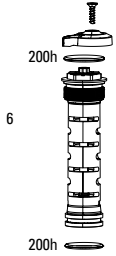

35 GOLD RL A1-A2 (2020-2021)

U1, 8

U1, 7

6

6, 7

2

200h

200h, 8, U1
200h, 9, U1

200h, 8, U1
200h, 9, U1

3

11

1

200h, 10, U1
10

200h, 10, U1
10