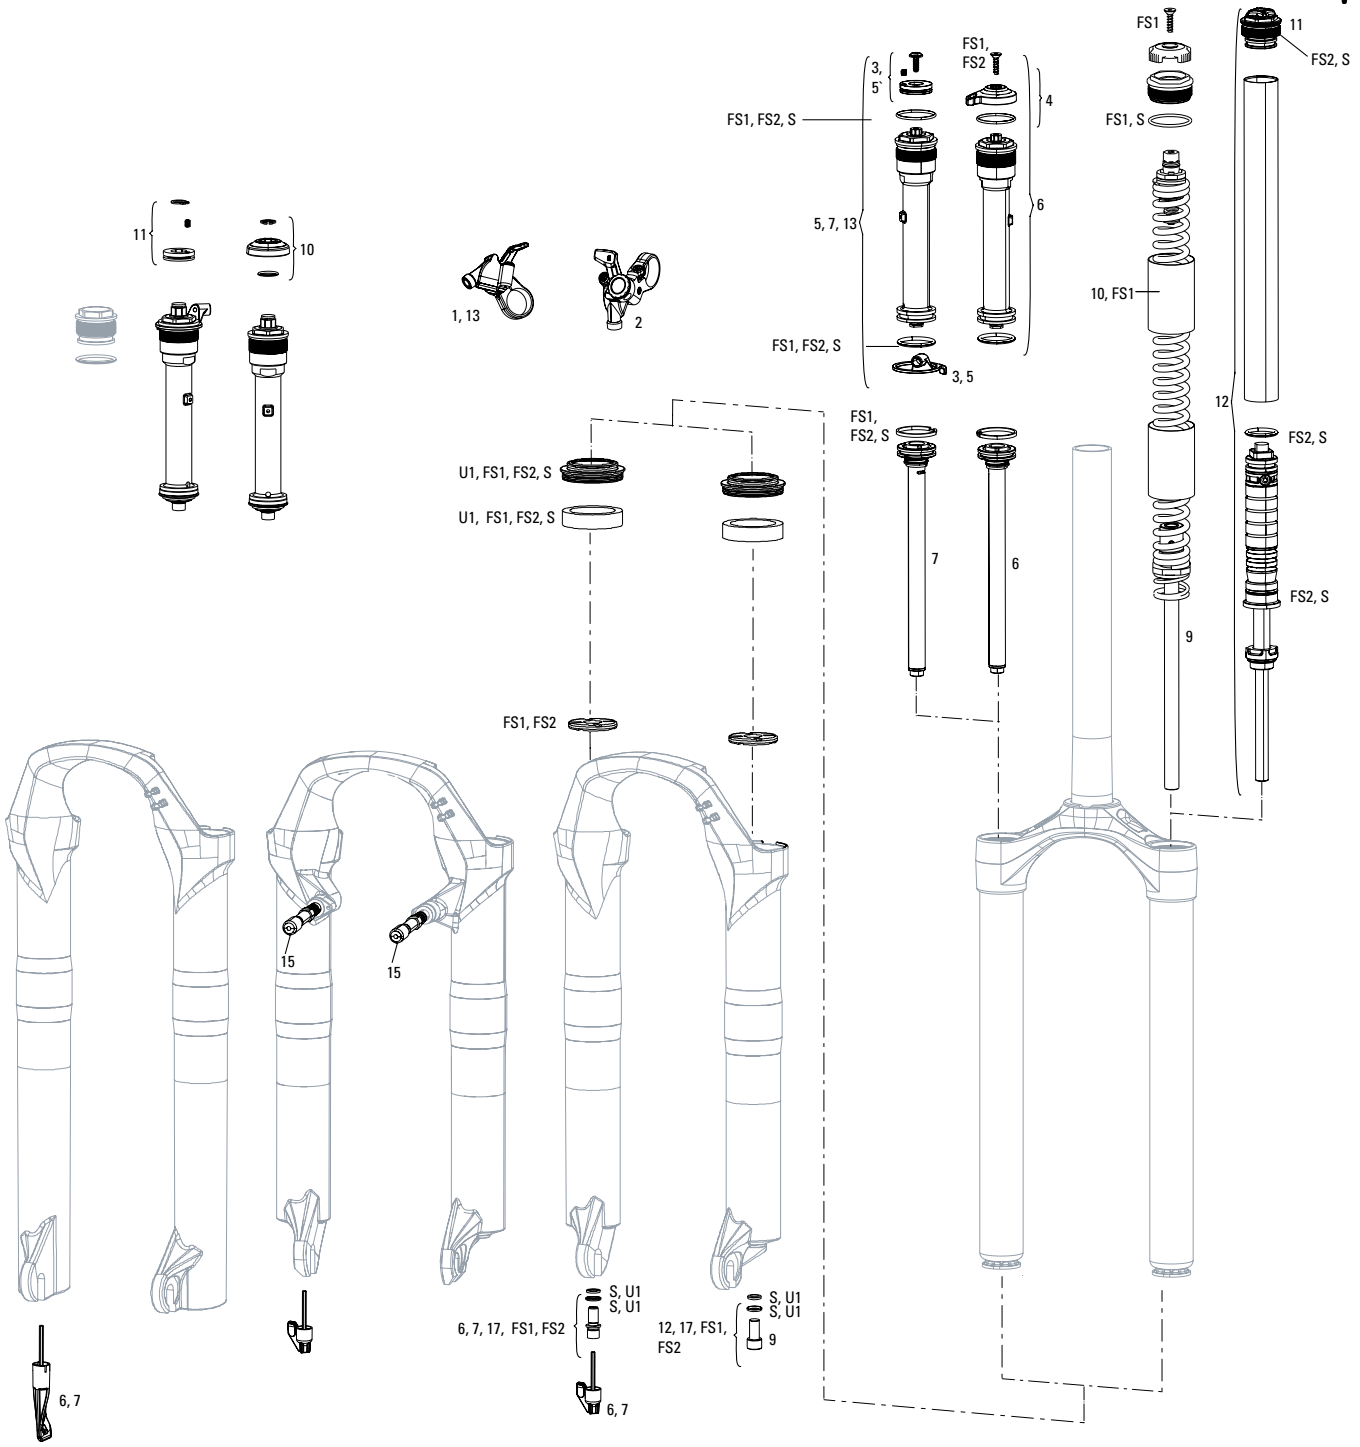

XC32 A1-A3 (2011-2015)

Note:

1. Full service kits include replaceable o-rings, glide rings, retaining rings, crush washers, crush washer retainers and shaft bolts/nuts. All air service kits include replacement schrader valve cores. Not all service parts are pictured. All basic service kits include the following replaceable wear items: o-rings, glide rings, dust seals, and foam rings.
2. Convert from Crown Adjust to Remote Adjust: Remote compression damper requires remote compression adjuster spool, cable clamp, and remote lever assembly.