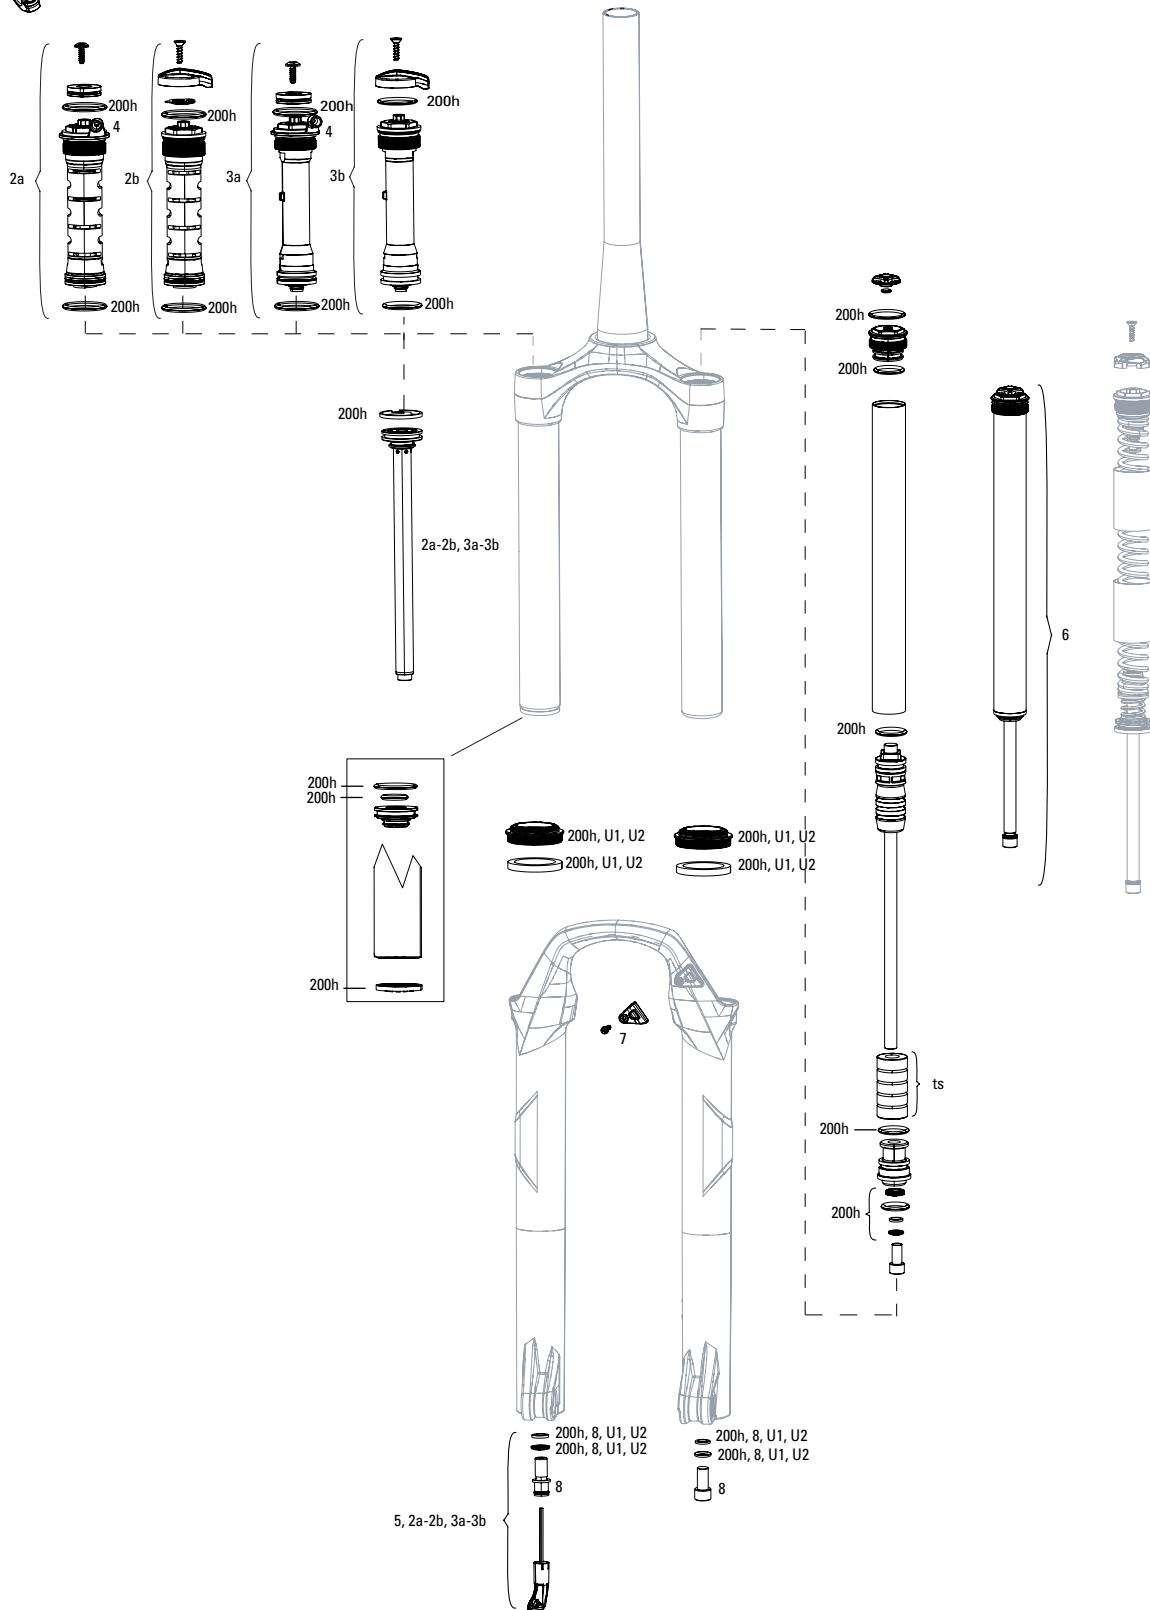

RECON SILVER TK C1/RL B1 (2017-2019)

1

Note:

1. All 200H service kits include the following replaceable wear items: o-rings, glide rings, dust seals, and foam rings.
2. Use air spring kit to upgrade and change firmness in coil forks
3. Convert from Crown Adjust to Remote Adjust: Remote compression damper requires remote compression adjuster spool, cable clamp and remote lever assembly.