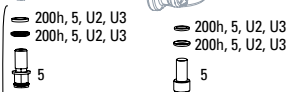

3a-b  
(2a-b not pictured)

- Note:**
1. All basic service kits include the following replaceable wear items: o-rings, glide rings, dust seals, and foam rings.
  2. Convert from Crown Adjust to Remote Adjust: Remote compression damper, remote compression adjuster spool, cable clamp and remote lever assembly.
  3. Thread Pitch is 0.8mm for Recon Silver C1 and Sektor Silver A2
  4. Maximum Tire Diameter: 714mm Maximum Tire Width: 81mm
  5. 32mm Boost lower legs use flangless wiper seals.
  - 6 Decal and Maxle pages can be found in back of the catalog.