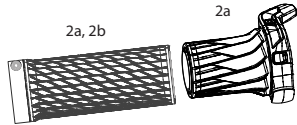

SID (35MM) SELECT/SELECT+/ULTIMATE C1 (2021)