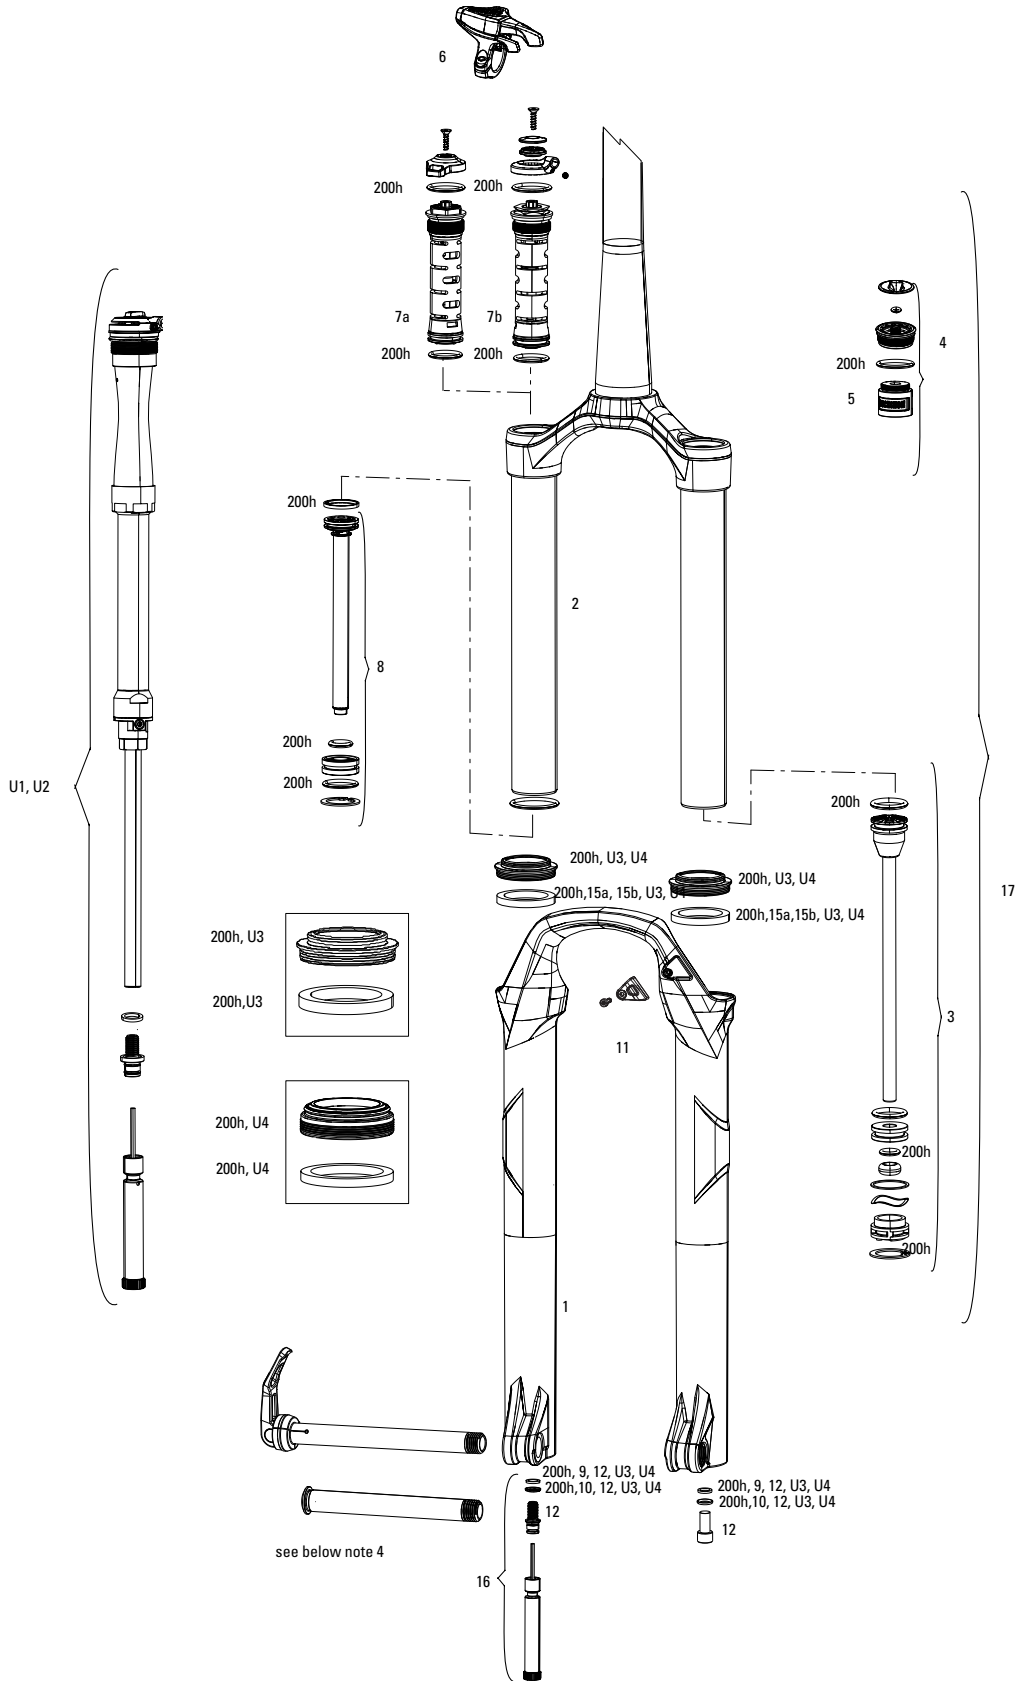

1. **Note:**
1. Convert from Crown Adjust to Remote Adjust: Remote compression damper requires remote compression adjuster spool, cable clamp and remote lever assembly.
  2. Solo Air internals require Solo Air CSU; Solo Air internals are not compatible with Dual Air CSU. Dual Air internals require Dual Air CSU; Dual Air internals are not compatible with Solo Air CSU.
  3. REBA chassis and internals may be travel-specific. See part kit descriptions for identification.
  4. Decal and Maxle pages can be found in back of the catalog.
  5. SID B1 / Reba A7 120mm max travel has 80mm to 120mm gradients