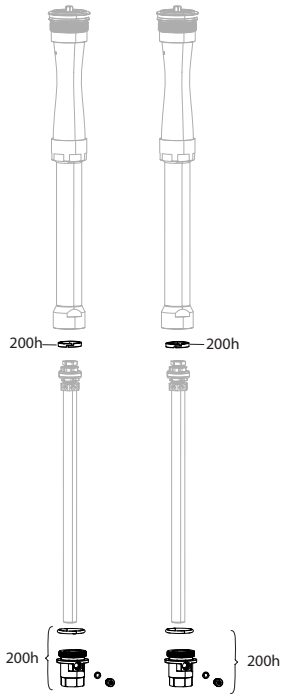

SID (35MM) SELECT/SELECT+/ULTIMATE C1 (2021)