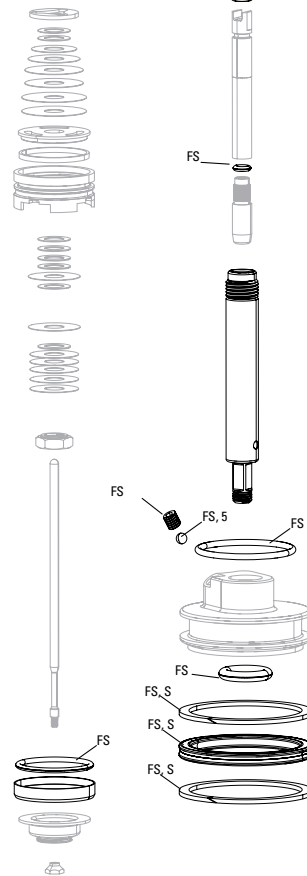

UPGRADE	
U1	00.4018.783.000 DAMPER UPGRADE KIT - CHARGER - (INCLUDES COMPLETE RIGHT SIDE INTERNALS) - BOXXER (A1-B1/2010-2019)
U2	00.4018.783.001 AIR SPRING UPGRADE KIT - SOLO AIR - INCLUDES REFINED SOLO AIR ASSEMBLY, 4 BOTTOMLESS TOKENS - BOXXER (2011-2016, SERIAL NUMBER LATER THAN 16T11XXXXXX)
U3	00.4318.045.004 FORK DUST WIPER UPGRADE KIT - 35MM BLACK FLANGELESS ULTRA-LOW FRICTION SKF SEALS (INCLUDES DUST WIPERS, 4MM & 6MM FOAM RINGS-PIKE/LYRIK B1/YARI/REVELATION/BOXXER/DOMAIN/35/SID35MM)
SERVICE	
ns	11.4015.387.000 FORK SERVICE KIT - BOXXER TEAM (2010-2014)
ns	11.4015.388.000 FORK SERVICE KIT - BOXXER WORLD CUP (2010)
ns	11.4015.476.020 FORK SERVICE KIT - BOXXER R2C2/WC (2011-2014)
ns	00.4315.032.150 AM FORK SERVICE KIT, BASIC (INCLUDES DUST SEALS, FOAM RINGS, O-RING SEALS) - BOXXER RC (2012-2016)
ns	00.4315.032.160 AM FORK SERVICE KIT, BASIC (INCLUDES DUST SEALS, FOAM RINGS, O-RING SEALS) - BOXXER R2C2 (2012-2014)
ns	00.4315.032.170 AM FORK SERVICE KIT, BASIC (INCLUDES DUST SEALS, FOAM RINGS, O-RING SEALS) - BOXXER WORLD CUP (2012-2014)
ns	11.4015.386.000 FORK SERVICE KIT - BOXXER RACE/RC (2010-2016)
LOWER LEG	
1	11.4018.006.217 FORK LOWER LEG - (DECALS NOT INCLUDED) 26 20X110 BLACK - BOXXER 2010-2016
1	11.4018.006.219 FORK LOWER LEG - (DECALS NOT INCLUDED) 26 20X110 DIFFUSION BLACK - BOXXER 2010-2016
1	11.4018.006.220 FORK LOWER LEG - (DECALS NOT INCLUDED) 27 20X110 BLACK - BOXXER (B1/2015-2017)
1	11.4018.006.222 FORK LOWER LEG - (DECALS NOT INCLUDED) 27 20X110 DIFFUSION BLACK - BOXXER (B1/2015-2017), DOMAIN DUAL CROWN (2015-2017)
UPPER TUBE	
2	11.4015.362.010 FORK CSU LOWER CROWN/STEERER ASSEMBLY - BLACK - 2010-2014 BOXXER 35MM
3	11.4015.364.100 FORK UPPER CROWN - 35MM, SHORT BLACK CLEAR - BOXXER/DOMAIN DUAL CROWN B1-B2 (2015-2018)
4	11.4015.364.130 FORK UPPER CROWN - 35MM, TALL BLACK CLEAR - BOXXER/DOMAIN DUAL CROWN B1-B2 (2015-2018)
5	11.4015.363.020 FORK CSU UPPER TUBE - STRAIGHT-WALL, LEFT (COMPATIBLE ONLY WITH BOXXER SOLO AIR SPRING & TOP CAP) - BOXXER 2011-2014
6	11.4015.363.040 FORK CSU UPPER TUBE - TAPER WALL, RIGHT, BLACK BOXXER (2013-2015)
DAMPER	
7	11.4015.368.000 FORK COMPRESSION DAMPER - MOCO IS (INCLUDES COMPRESSION ADJUSTER KNOB) - BOXXER RACE/RC 2010-2016
9	11.4015.371.000 FORK REBOUND DAMPER - (INCLUDES SHAFT BOLT, SEALHEAD & ADJUSTER KNOB) - BOXXER RACE/RC 2010-2016
10	11.4015.372.000 FORK DAMPER SEALHEAD ASSEMBLY - BOXXER RACE/RC 2010-2015
11	11.4015.472.010 FORK REBOUND DAMPER KNOB KIT - (INCLUDES ADJUSTER KNOB & BOLT) - BOXXER TEAM/R2C2/WC 2010-2014
12	11.4015.367.000 FORK COMPRESSION DAMPER KNOB KIT - CROWN MOCO IS COMPRESSION DAMPER (2010-2016 BOXXER, DOMAIN, LYRIK, TOTEM)
SPRING	
13	11.4015.375.000 FORK SPRING COIL TOP CAP - BOXXER RACE A1-B1 (2010-2018)
14	11.4015.376.000 FORK SPRING COIL SPACERS - PRELOAD (QTY 4) - DOMAIN DUAL CROWN A1-A3 (2007-2017)/BOXXER RACE/RC, TEAM/R2C2 (2010-2018)
15	11.4015.377.000 FORK SPRING COIL - TOP-CAP/DROP-STOP ASSEMBLY (ADJUSTER KNOB) - BOXXER TEAM/R2C2 (2010-2018)
17	11.4015.380.000 FORK SPRING COIL - X-SOFT (SILVER) - DOMAIN DUAL CROWN A1-A3 (2007-2017)/BOXXER RACE/RC, TEAM/R2C2 (2010-2018)
17	11.4015.380.010 FORK SPRING COIL - SOFT (YELLOW) - DOMAIN DUAL CROWN A1-A3 (2007-2017)/BOXXER RACE/RC, TEAM/R2C2 (2010-2018)
17	11.4015.380.020 FORK SPRING COIL - MEDIUM (RED) - DOMAIN DUAL CROWN A1-A3 (2007-2017)/BOXXER RACE/RC, TEAM/R2C2 (2010-2018)
17	11.4015.380.030 FORK SPRING COIL - FIRM (BLUE) - DOMAIN DUAL CROWN A1-A3 (2007-2017)/BOXXER RACE/RC, TEAM/R2C2 (2010-2018)
17	11.4015.380.040 FORK SPRING COIL - X-FIRM (BLACK) - DOMAIN DUAL CROWN A1-A3 (2007-2017)/BOXXER RACE/RC, TEAM/R2C2 (2010-2018)
18	11.4015.381.000 FORK SPRING COIL SHAFT - (INCLUDES SHAFT BOLT) - DOMAIN DUAL CROWN A1-A3 (2007-2017)/BOXXER RACE/RC, TEAM/R2C2 (2010-2018)
20	11.4018.012.004 FORK SPRING AIR TOP CAP - 35MM (1.0MM THREAD PITCH) - PIKE A1-A2 (2014-2017)/BOXXER B1 (2015-2018)
21	11.4015.475.030 FORK SPRING SOLO AIR ASSEMBLY - BOXXER 2011-2016 (SERIAL NUMBER LATER THAN 16T11XXXXXX)
22	11.4018.032.000 FORK SPRING BOTTOMLESS TOKENS - 35MM SOLO AIR/DEBONAIR (QTY 3) - PIKE/BOXXER B1/LYRIK B1/YARI/SID 35MM
22	11.4018.032.001 FORK SPRING BOTTOMLESS TOKENS - 35MM SOLO AIR/DEBONAIR (QTY 10) PIKE/BOXXER B1/LYRIK B1/YARI/SID 35MM
SPARES	
24	11.4015.074.000 FORK REBOUND DAMPER KNOB KIT - (INCLUDES ADJUSTER KNOB & BOLT) - DOMAIN/LYRIK/TOTEM/10-14 BOXXER RC
25	00.4315.013.040 AXLE MAXLE DH FRONT MTB 20X110 LENGTH 165MM THREAD LENGTH 9MM THREAD PITCH M20X2.0 - 35MM CHASSIS
26	11.4015.366.010 AXLE MAXLE - DH WEDGE/LEVER/AXLE KIT - BOXXER 2010-2016
27	11.4308.327.002 AIR VALVE KIT - SCHRADER CORE (QTY 2) - FORKS/SHOCKS/REVERB
28	11.4015.361.000 FORK BUMPER STOP KIT - UPPER TUBE/FORK (QTY 2) - DOMAIN DUAL CROWN/BOXXER 35MM
ns	11.4015.359.000 FORK BUSHING KIT - 35MM UPPER 35X38MM, LOWER 35X53MM - DOMAIN DUAL CROWN 2011-2015 /BOXXER A1-A2 (2010-2014)
TOOLS/GREASE/FLUIDS	
ns	00.4318.032.000 FORK LOWER LEG DUST SEAL INSTALLATION TOOL 35MM (FOR FLANGELESS AND FLANGED DUST SEALS)
ns	00.4315.022.010 REAR SHOCK SCHRADER VALVE REMOVAL TOOL ROCKSHOX
ns	00.4315.023.020 AIR PUMP (HIGH PRESSURE/HIGH VOLUME CONVERTIBLE) ROCKSHOX BOXXER
ns	00.4315.023.030 HIGH-PRESSURE FORK/SHOCK PUMP (600 PSI MAX) ROCKSHOX
ns	11.4315.021.020 ROCKSHOX SUSPENSION OIL, 5WT, 120ML BOTTLE - FORK DAMPER
ns	11.4015.354.010 ROCKSHOX SUSPENSION OIL, 5WT, 1 LITER BOTTLE - FORK DAMPER
ns	11.4315.021.040 ROCKSHOX SUSPENSION OIL, 15WT, 120ML BOTTLE - LOWER LEGS
ns	11.4015.354.030 ROCKSHOX SUSPENSION OIL, 15WT, 1 LITER BOTTLE - LOWER LEGS