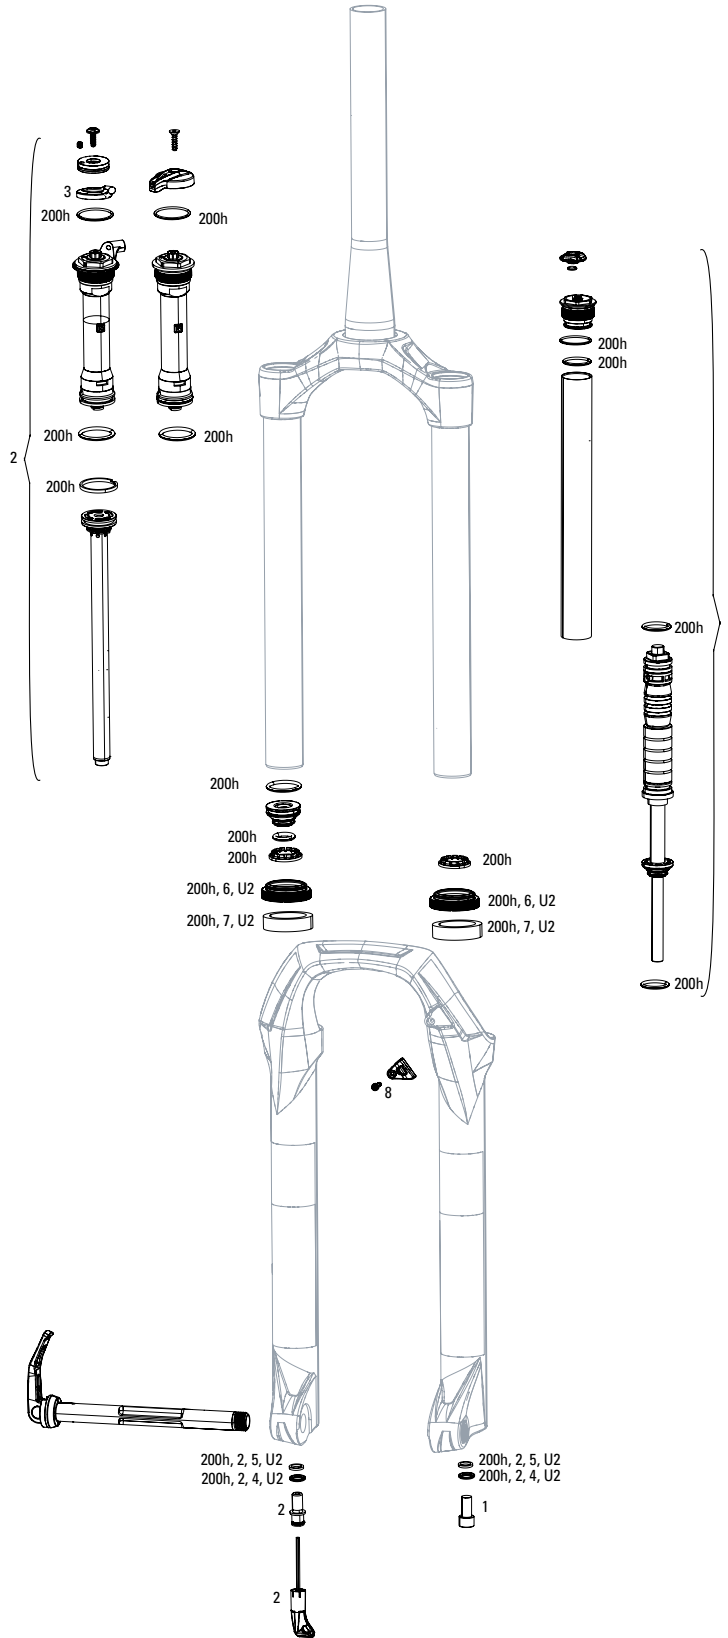

JUDY SILVER TK A1-A3 (2018-2021)

U1

Note:

1. Judy Silver and Gold dampers and spring internals are not cross compatible.
2. Decal and Maxle pages can be found in back of the catalog.