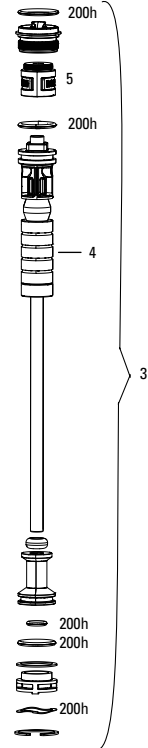

35 GOLD RL A1-A2 (2020-2021)

U1, 8

U1, 7

6

6, 7

2

200h

200h, 8, U1
200h, 9, U1

200h, 8, U1
200h, 9, U1

3

11

1

200h, 10, U1
10

200h, 10, U1
10