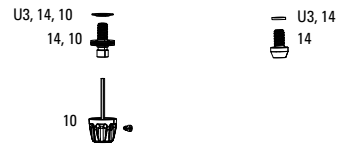

PIKE SELECT/SELECT+/ULTIMATE (2020-2021)

PIKE SELECT/SELECT+/ULTIMATE (2020-2021)