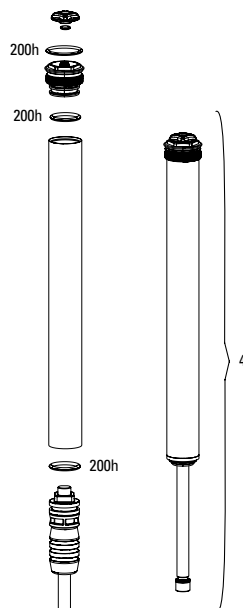

3a-b
(2a-b not pictured)

1. **Note:**
1. All basic service kits include the following replaceable wear items: o-rings, glide rings, dust seals, and foam rings.
  2. Convert from Crown Adjust to Remote Adjust: Remote compression damper, remote compression adjuster spool, cable clamp and remote lever assembly.
  3. Thread Pitch is 0.8mm for Recon Silver C1 and Sektor Silver A2
  4. Maximum Tire Diameter: 714mm Maximum Tire Width: 81mm
  5. 32mm Boost lower legs use flangless wiper seals.
  6. 6 Decal and Maxle pages can be found in back of the catalog.