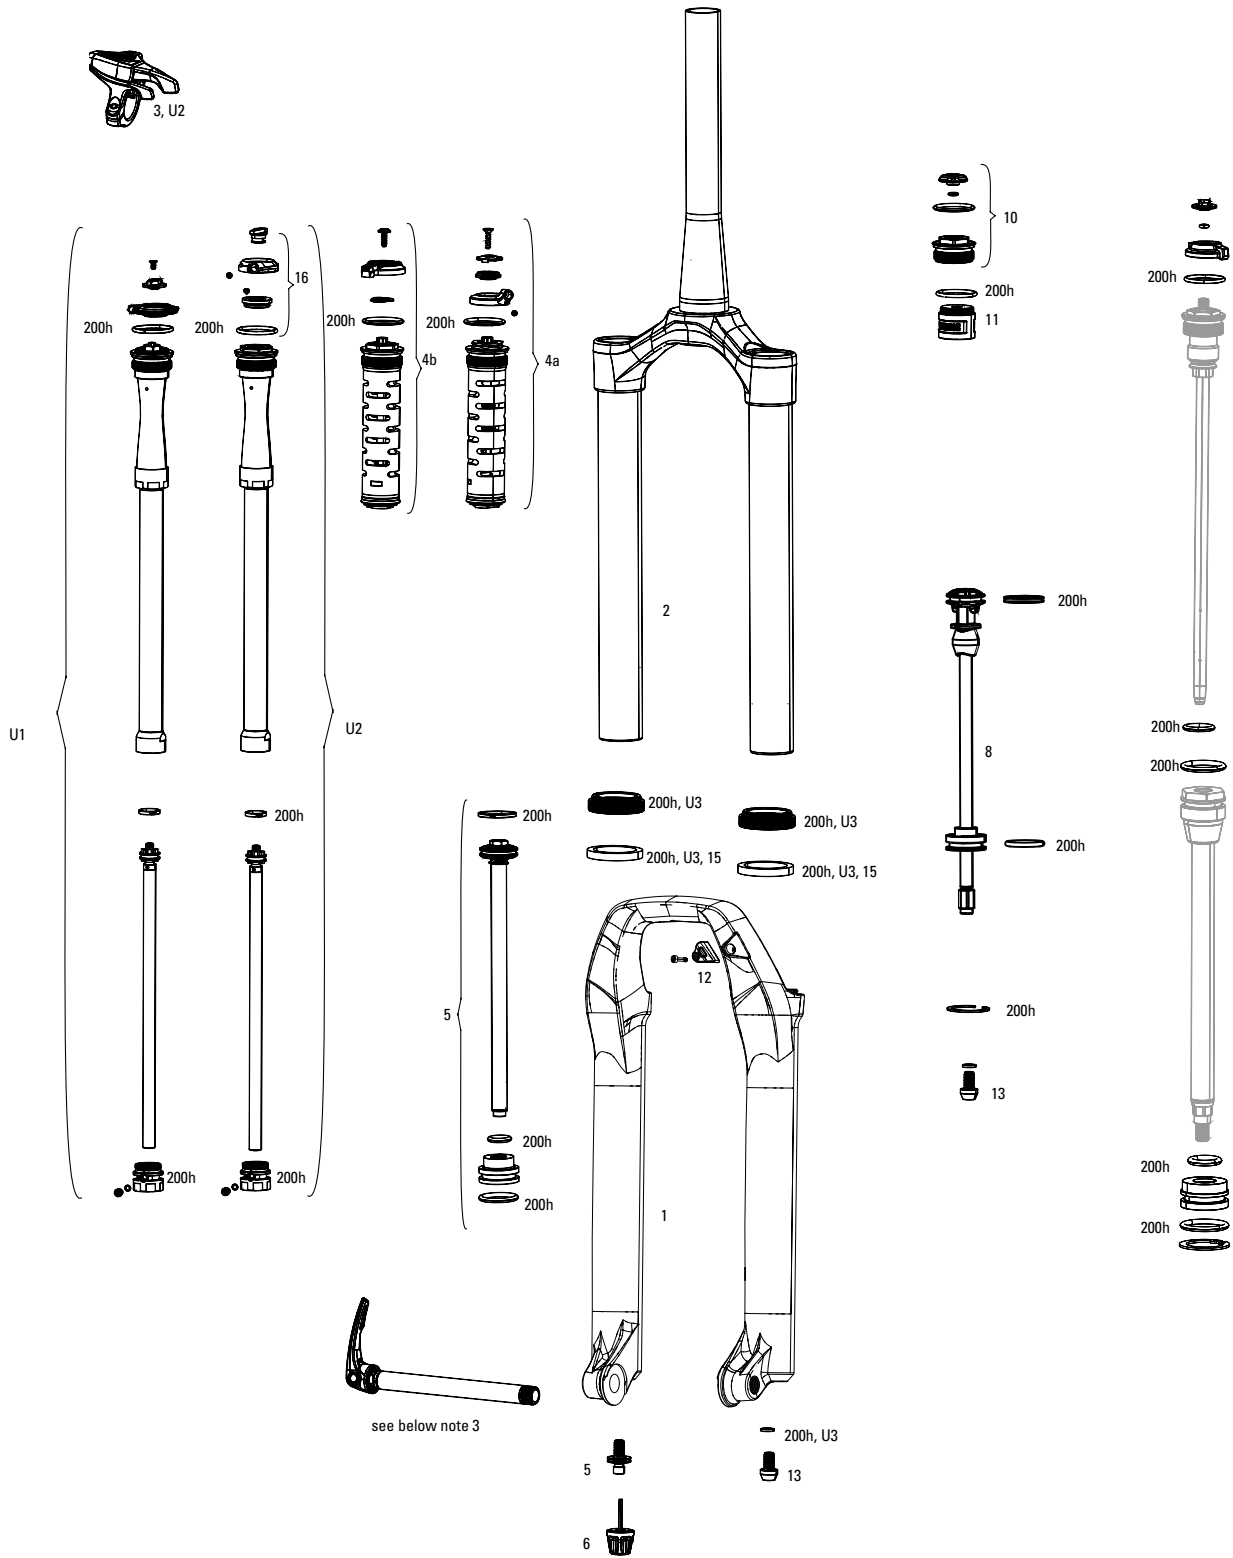

REVELATION RC 35mm A1-A2 (2018-2020)

Note:
1. 200H/1 year service kits include replaceable o-rings, glide rings, retaining rings, crush washers, crush washer retainers. All air service kits include replacement schrader valve cores.
2. 2018+ Revelation has 35mm upper tubes, not compatible with 32mm.
3. Decal and Maxle pages can be found in back of the catalog.