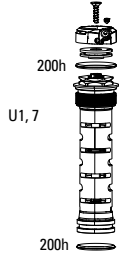

35 GOLD RL A1-A2 (2020-2021)

U1, 8

U1, 7

6

6, 7

2

200h

200h, 8, U1
200h, 9, U1

200h, 8, U1
200h, 9, U1

3

11

1

200h, 10, U1
10

200h, 10, U1
10